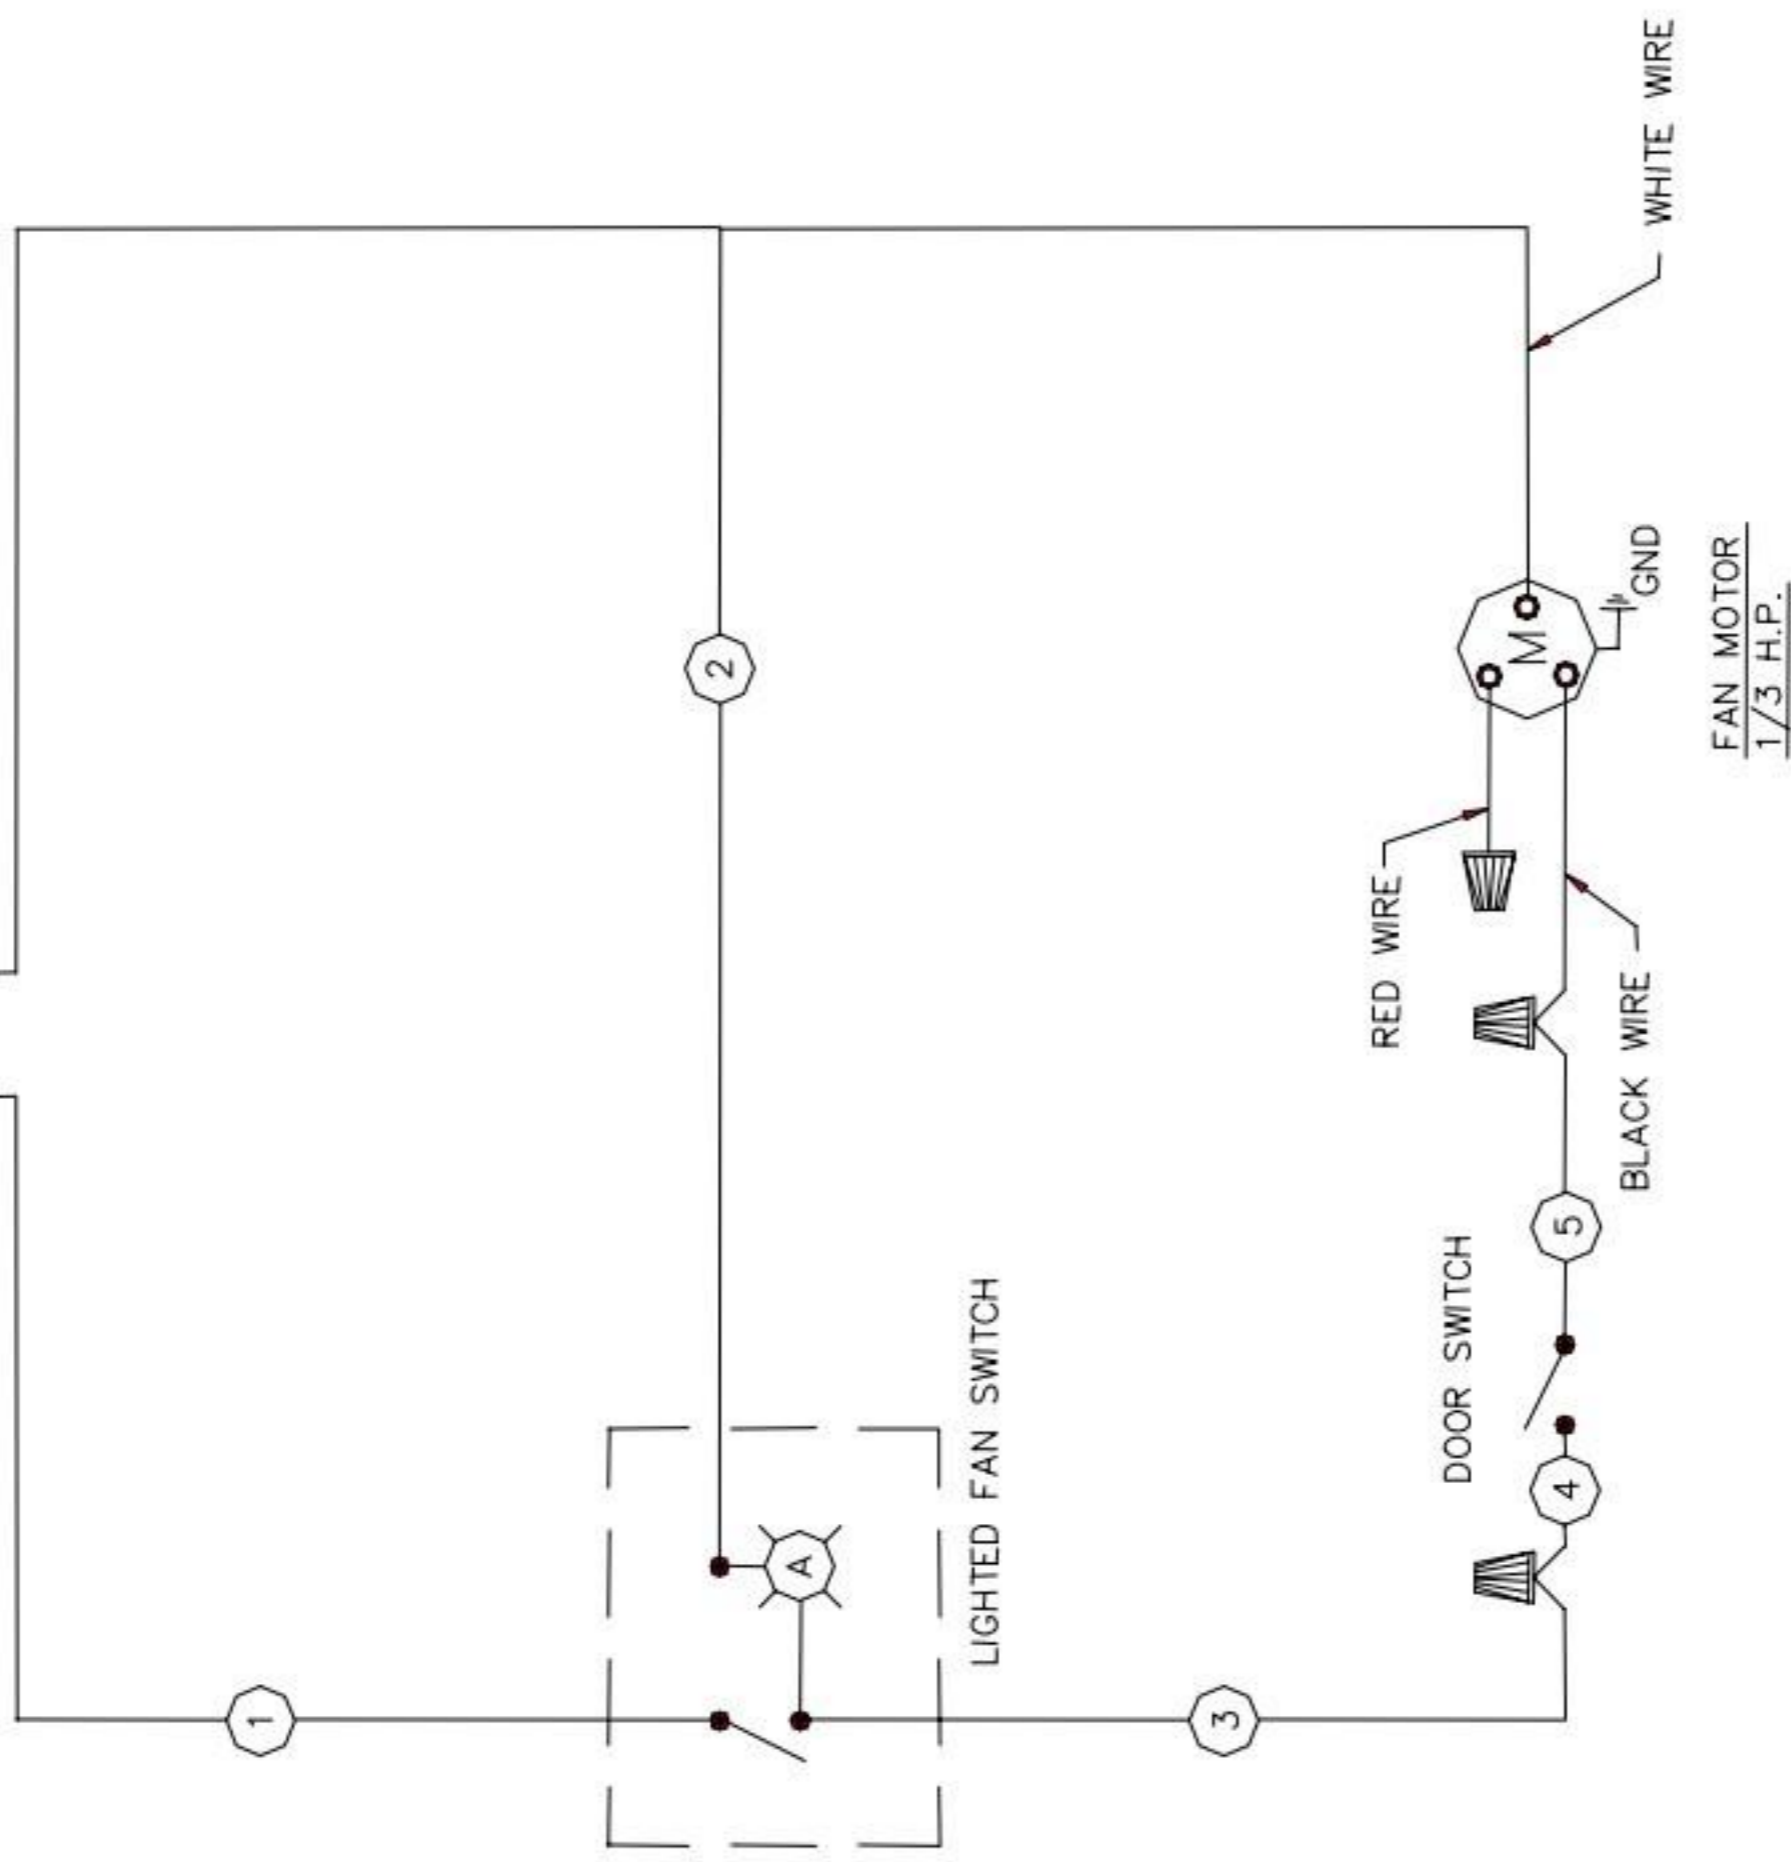

LEGEND

▲ WIRE NUTS

○ WIRE NO.'S

SOUTHBEND  
WIRING DIAGRAM

CONVECTION OVEN BASE RANGE  
120V, 50/60 HZ, 1/3 HP

P/N  
1181101

TERMINAL BLOCK

LEGEND

▲ WIRE NUTS

○ WIRE NO.'S

SOUTHBEND CONVECTION OVEN BASE RANGE  
WIRING DIAGRAM 208/240V, 50/60 HZ, 1/3 HP

P/N  
1181102