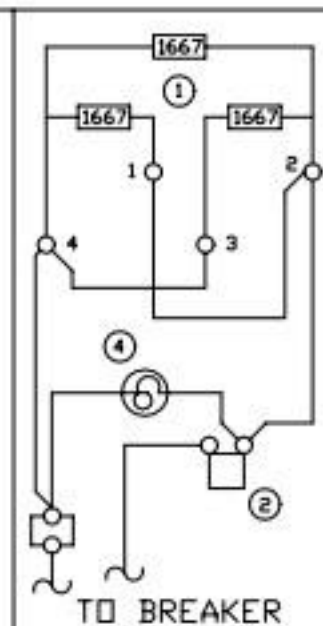

OVEN WIRING

2ND AND 3RD DECK WIRING IDENTICAL TO 1ST DECK

1ST DECK

TERMINAL BLOCK

MODEL DESIGNATION

TOP ARRANGEMENT  
SEC-1 SEC-2 SEC-3

36S-0	A	A	C
36S-2	B	B	B
36S-3A	B	B	C
36S-10	A	A	A
36S-20	C	C	C

- ① HEAT ELEMENT
- ② THERMOSTAT
- ③ 3 HEAT SWITCH
- ④ PILOT LAMP
- ⑤ CIRCUIT BREAKER
- ⑥ SPEED UNITS
- ⑦ 6 HEAT SWITCH

A GRILL B HOT TOP C SPEED UNITS

ELECTRICAL CONNECTIONS

CONNECT WIRES FROM RANGE TOP TO OVEN CIRCUIT BREAKER. CONNECT WIRES FROM ADDITIONAL DECKS TO LOWER OVEN TERMINAL BLOCK

POWER SUPPLY	RANGE TOP CONNECT TO OVEN CIRCUIT BREAKER	UPPER OVENS CONNECT TO BOTTOM DECK TERMINAL BLOCK		
		1st DECK	2nd DECK	3rd DECK
THREE PHASE	L1	3	1	1
	L2	1-5	2	-
	L3	2-4-6	-	2

OVEN WIRING

MODEL DESIGNATION	TOP ARRANGEMENT			TOP SECTION WIRE DIAGRAMS		
	SEC-1	SEC-2	SEC-3	A	B	C
36S-0	A	A	C			
36S-2	B	B	B			
36S-3A	B	B	C			
36S-10	A	A	A			
36S-20	C	C	C			
① HEAT ELEMENT ② THERMOSTAT ③ 3 HEAT SWITCH ④ PILOT LAMP ⑤ CIRCUIT BREAKER ⑥ SPEED UNIT ⑦ 6 HEAT SWITCH				A	B	C

CONNECT WIRES FROM RANGE TOP OR ADDITIONAL DECKS TO LOWER OVEN TERMINAL BLOCK AS SHOWN AT RIGHT

ELECTRICAL CONNECTIONS					
POWER SUPPLY	TERMINAL BLOCK	RANGE TOP	OVEN		
			1st DECK	2nd DECK	3rd DECK
SINGLE PHASE	L1	1-3-5	1	1	1
	L2	2-4-6	2	2	2
THREE PHASE	L1	3	1	1	-
	L2	1-5	2	-	1
	L3	2-4-6	-	2	2