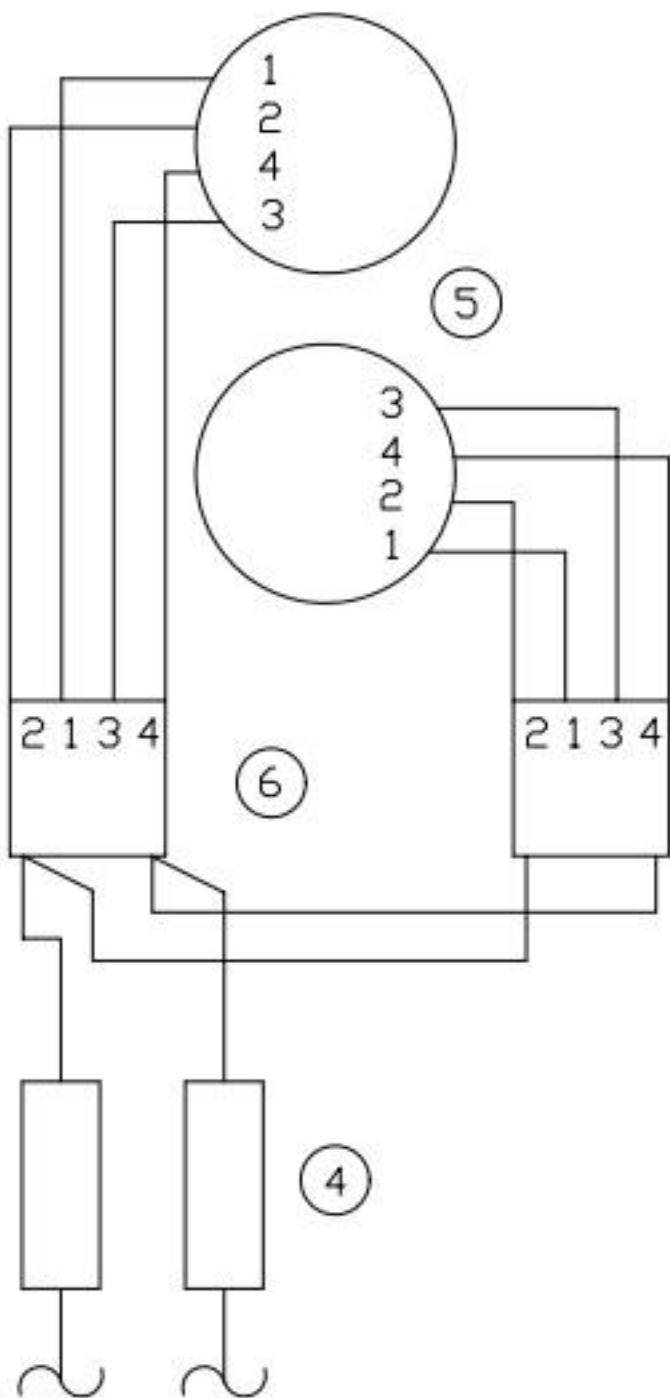

C

SPEED

UNITS