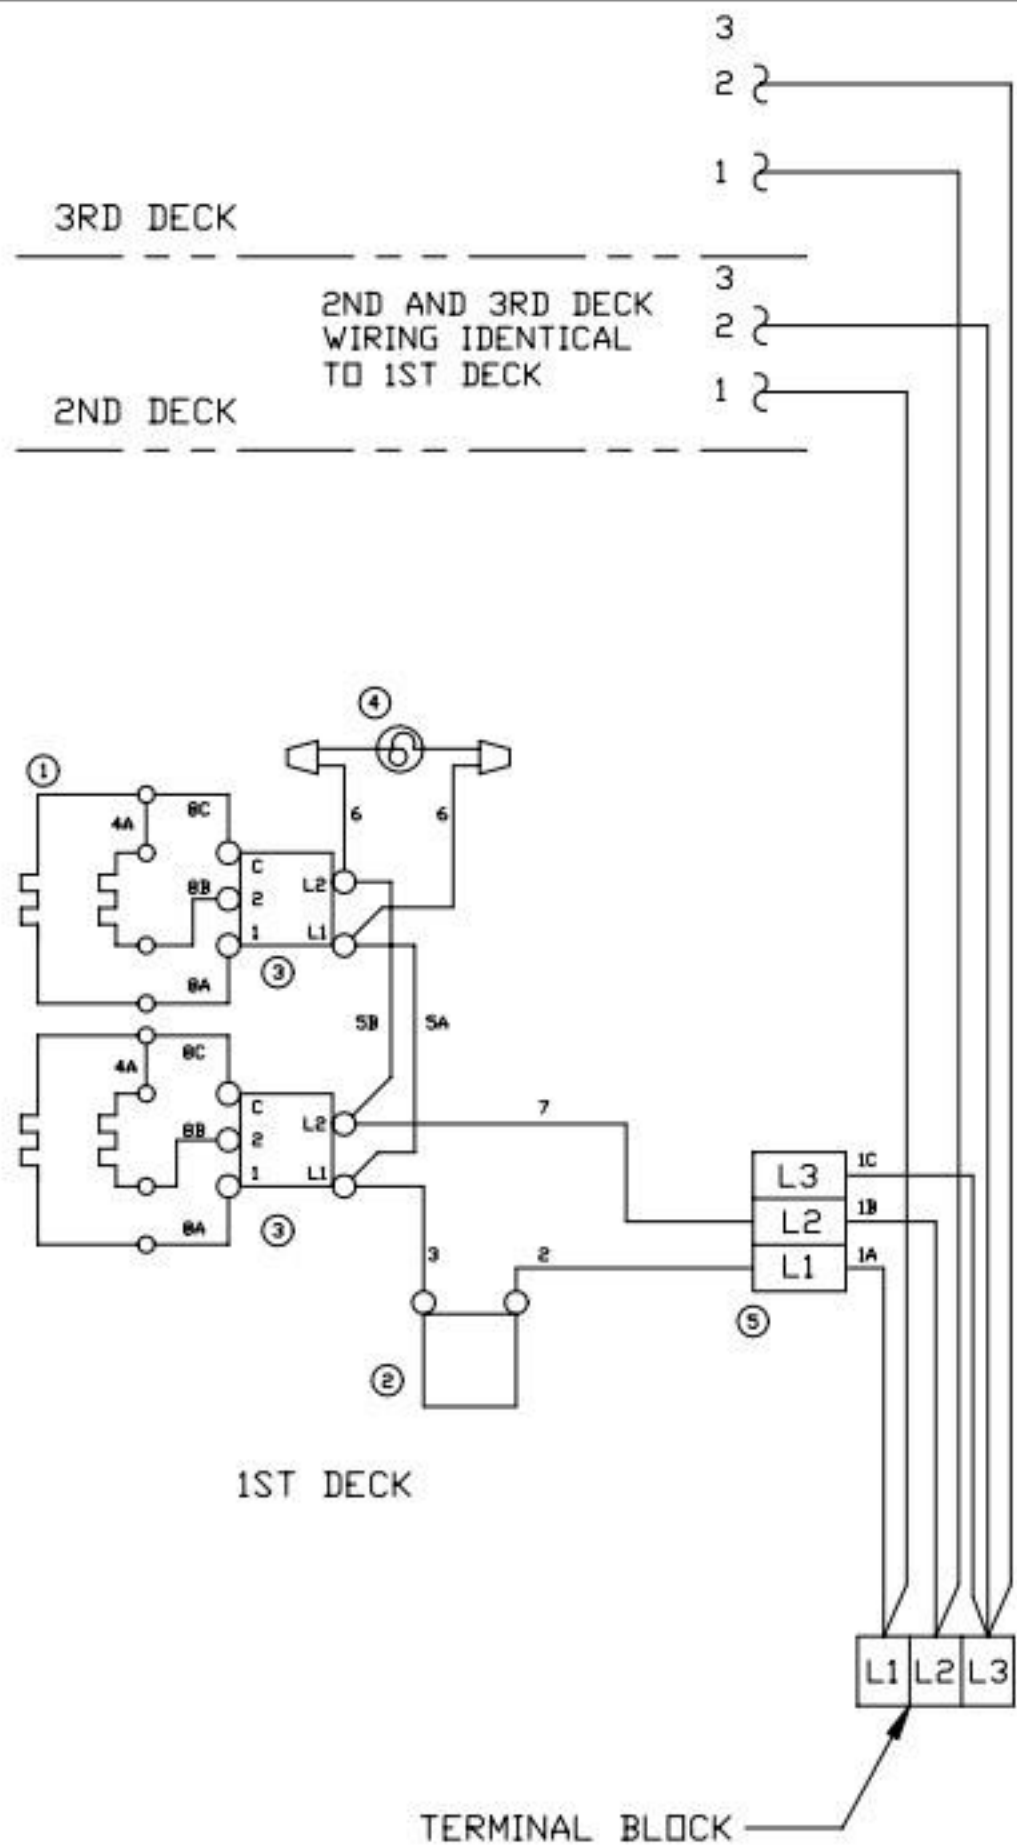

OVEN WIRING

2ND AND 3RD DECK WIRING IDENTICAL TO 1ST DECK

1ST DECK

TERMINAL BLOCK

MODEL DESIGNATION

TOP ARRANGEMENT  
SEC-1 SEC-2 SEC-3

36S-0	A	A	C
36S-2	B	B	B
36S-3A	B	B	C
36S-10	A	A	A
36S-20	C	C	C

- ① HEAT ELEMENT
- ② THERMOSTAT
- ③ 3 HEAT SWITCH
- ④ PILOT LAMP
- ⑤ CIRCUIT BREAKER
- ⑥ SPEED UNITS
- ⑦ 6 HEAT SWITCH

A GRILL B HOT TOP C SPEED UNITS

ELECTRICAL CONNECTIONS

CONNECT WIRES FROM RANGE TOP TO OVEN CIRCUIT BREAKER. CONNECT WIRES FROM ADDITIONAL DECKS TO LOWER OVEN TERMINAL BLOCK

POWER SUPPLY	RANGE TOP CONNECT TO OVEN CIRCUIT BREAKER	UPPER OVENS CONNECT TO BOTTOM DECK TERMINAL BLOCK		
		1st DECK	2nd DECK	3rd DECK
THREE PHASE	L1	3	1	1
	L2	1-5	2	-
	L3	2-4-6	-	2

OVEN WIRING

MODEL DESIGNATION	TOP ARRANGEMENT			TOP SECTION WIRE DIAGRAMS		
	SEC-1	SEC-2	SEC-3	A	B	C
36S-0	A	A	C			
36S-2	B	B	B			
36S-3A	B	B	C			
36S-10	A	A	A			
36S-20	C	C	C			
① HEAT ELEMENT ② THERMOSTAT ③ 3 HEAT SWITCH ④ PILOT LAMP ⑤ CIRCUIT BREAKER ⑥ SPEED UNIT ⑦ 6 HEAT SWITCH				A	B	C

CONNECT WIRES FROM RANGE TOP OR ADDITIONAL DECKS TO LOWER OVEN TERMINAL BLOCK AS SHOWN AT RIGHT

ELECTRICAL CONNECTIONS					
POWER SUPPLY	TERMINAL BLOCK	RANGE TOP	OVEN		
			1st DECK	2nd DECK	3rd DECK
SINGLE PHASE	L1	1-3-5	1	1	1
	L2	2-4-6	2	2	2
THREE PHASE	L1	3	1	1	-
	L2	1-5	2	-	1
	L3	2-4-6	-	2	2