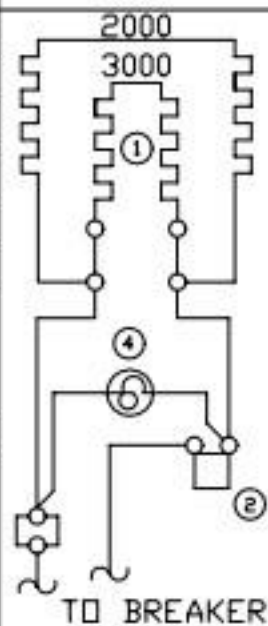

OVEN WIRING

2ND AND 3RD DECK WIRING IDENTICAL TO 1ST DECK

1ST DECK

TERMINAL BLOCK

MODEL DESIGNATION

TOP ARRANGEMENT  
SEC-1 SEC-2 SEC-3

36S-0	A	A	C
36S-2	B	B	B
36S-3A	B	B	C
36S-10	A	A	A
36S-20	C	C	C

- ① HEAT ELEMENT
- ② THERMOSTAT
- ③ 3 HEAT SWITCH
- ④ PILOT LAMP
- ⑤ CIRCUIT BREAKER
- ⑥ SPEED UNITS
- ⑦ 6 HEAT SWITCH

A GRILL B HOT TOP C SPEED UNITS

ELECTRICAL CONNECTIONS

CONNECT WIRES FROM RANGE TOP TO OVEN CIRCUIT BREAKER. CONNECT WIRES FROM ADDITIONAL DECKS TO LOWER OVEN TERMINAL BLOCK

POWER SUPPLY	RANGE TOP CONNECT TO OVEN CIRCUIT BREAKER	UPPER OVENS CONNECT TO BOTTOM DECK TERMINAL BLOCK		
		1st DECK	2nd DECK	3rd DECK
THREE PHASE	L1	3	1	1
	L2	1-5	2	-
	L3	2-4-6	-	2

OVEN WIRING

MODEL DESIGNATION	TOP ARRANGEMENT			TOP SECTION WIRE DIAGRAMS		
	SEC-1	SEC-2	SEC-3	A	B	C
36S-0	A	A	C			
36S-2	B	B	B			
36S-3A	B	B	C			
36S-10	A	A	A			
36S-20	C	C	C			
① HEAT ELEMENT ② THERMOSTAT ③ 3 HEAT SWITCH ④ PILOT LAMP ⑤ CIRCUIT BREAKER ⑥ SPEED UNIT ⑦ 6 HEAT SWITCH				A	B	C

CONNECT WIRES FROM RANGE TOP OR ADDITIONAL DECKS TO LOWER OVEN TERMINAL BLOCK AS SHOWN AT RIGHT

ELECTRICAL CONNECTIONS					
POWER SUPPLY	TERMINAL BLOCK	RANGE TOP	OVEN		
			1st DECK	2nd DECK	3rd DECK
SINGLE PHASE	L1	1-3-5	1	1	1
	L2	2-4-6	2	2	2
THREE PHASE	L1	3	1	1	-
	L2	1-5	2	-	1
	L3	2-4-6	-	2	2