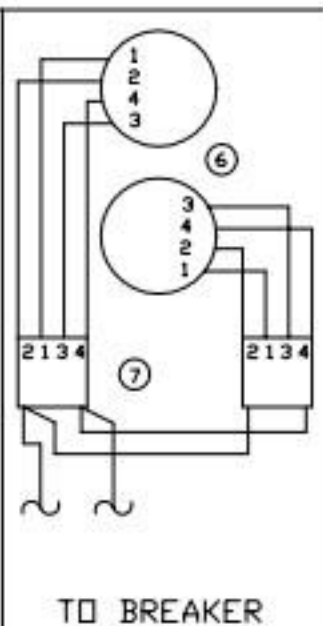

OVEN WIRING

2ND AND 3RD DECK WIRING IDENTICAL TO 1ST DECK

1ST DECK

TERMINAL BLOCK

MODEL DESIGNATION

TOP ARRANGEMENT  
SEC-1 SEC-2 SEC-3

36S-0	A	A	C
36S-2	B	B	B
36S-3A	B	B	C
36S-10	A	A	A
36S-20	C	C	C

- ① HEAT ELEMENT
- ② THERMOSTAT
- ③ 3 HEAT SWITCH
- ④ PILOT LAMP
- ⑤ CIRCUIT BREAKER
- ⑥ SPEED UNITS
- ⑦ 6 HEAT SWITCH

A GRILL B HOT TOP C SPEED UNITS

ELECTRICAL CONNECTIONS

CONNECT WIRES FROM RANGE TOP TO OVEN CIRCUIT BREAKER. CONNECT WIRES FROM ADDITIONAL DECKS TO LOWER OVEN TERMINAL BLOCK

POWER SUPPLY	RANGE TOP CONNECT TO OVEN CIRCUIT BREAKER	UPPER OVENS CONNECT TO BOTTOM DECK TERMINAL BLOCK		
		1st DECK	2nd DECK	3rd DECK
THREE PHASE	L1	3	1	1
	L2	1-5	2	-
	L3	2-4-6	-	2

OVEN WIRING

MODEL DESIGNATION	TOP ARRANGEMENT			TOP SECTION WIRE DIAGRAMS		
	SEC-1	SEC-2	SEC-3	A	B	C
36S-0	A	A	C			
36S-2	B	B	B			
36S-3A	B	B	C			
36S-10	A	A	A			
36S-20	C	C	C			
① HEAT ELEMENT ② THERMOSTAT ③ 3 HEAT SWITCH ④ PILOT LAMP ⑤ CIRCUIT BREAKER ⑥ SPEED UNIT ⑦ 6 HEAT SWITCH				A	B	C

CONNECT WIRES FROM RANGE TOP OR ADDITIONAL DECKS TO LOWER OVEN TERMINAL BLOCK AS SHOWN AT RIGHT

ELECTRICAL CONNECTIONS					
POWER SUPPLY	TERMINAL BLOCK	RANGE TOP	OVEN		
			1st DECK	2nd DECK	3rd DECK
SINGLE PHASE	L1	1-3-5	1	1	1
	L2	2-4-6	2	2	2
THREE PHASE	L1	3	1	1	-
	L2	1-5	2	-	1
	L3	2-4-6	-	2	2