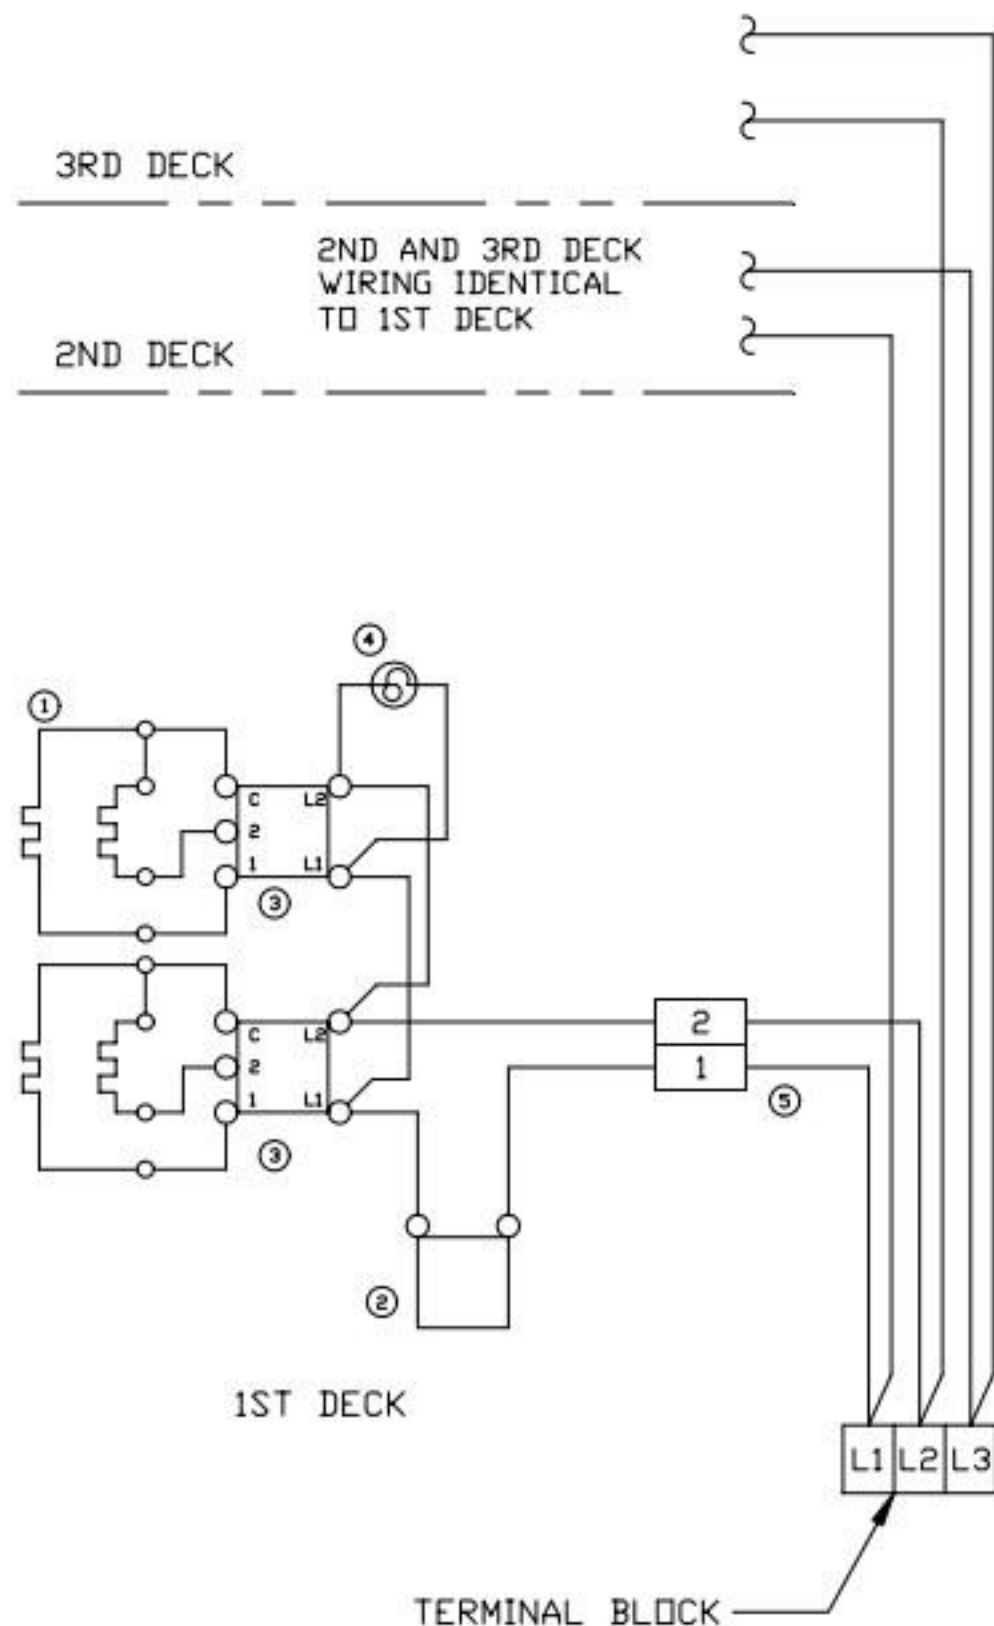

OVEN WIRING

2ND AND 3RD DECK WIRING IDENTICAL TO 1ST DECK

1ST DECK

TERMINAL BLOCK

MODEL DESIGNATION

TOP ARRANGEMENT  
SEC-1 SEC-2 SEC-3

36S-0	A	A	C
36S-2	B	B	B
36S-3A	B	B	C
36S-10	A	A	A
36S-20	C	C	C

- ① HEAT ELEMENT
- ② THERMOSTAT
- ③ 3 HEAT SWITCH
- ④ PILOT LAMP
- ⑤ CIRCUIT BREAKER
- ⑥ SPEED UNITS
- ⑦ 6 HEAT SWITCH

A GRILL B HOT TOP C SPEED UNITS

ELECTRICAL CONNECTIONS

CONNECT WIRES FROM RANGE TOP TO OVEN CIRCUIT BREAKER. CONNECT WIRES FROM ADDITIONAL DECKS TO LOWER OVEN TERMINAL BLOCK

POWER SUPPLY	RANGE TOP CONNECT TO OVEN CIRCUIT BREAKER	UPPER OVENS CONNECT TO BOTTOM DECK TERMINAL BLOCK		
		1st DECK	2nd DECK	3rd DECK
THREE PHASE	L1	3	1	1
	L2	1-5	2	-
	L3	2-4-6	-	2

OVEN WIRING

MODEL DESIGNATION	TOP ARRANGEMENT			TOP SECTION WIRE DIAGRAMS		
	SEC-1	SEC-2	SEC-3	A	B	C
36S-0	A	A	C			
36S-2	B	B	B			
36S-3A	B	B	C			
36S-10	A	A	A			
36S-20	C	C	C			
① HEAT ELEMENT ② THERMOSTAT ③ 3 HEAT SWITCH ④ PILOT LAMP ⑤ CIRCUIT BREAKER ⑥ SPEED UNIT ⑦ 6 HEAT SWITCH				A	B	C

CONNECT WIRES FROM RANGE TOP OR ADDITIONAL DECKS TO LOWER OVEN TERMINAL BLOCK AS SHOWN AT RIGHT

ELECTRICAL CONNECTIONS					
POWER SUPPLY	TERMINAL BLOCK	RANGE TOP	OVEN		
			1st DECK	2nd DECK	3rd DECK
SINGLE PHASE	L1	1-3-5	1	1	1
	L2	2-4-6	2	2	2
THREE PHASE	L1	3	1	1	-
	L2	1-5	2	-	1
	L3	2-4-6	-	2	2