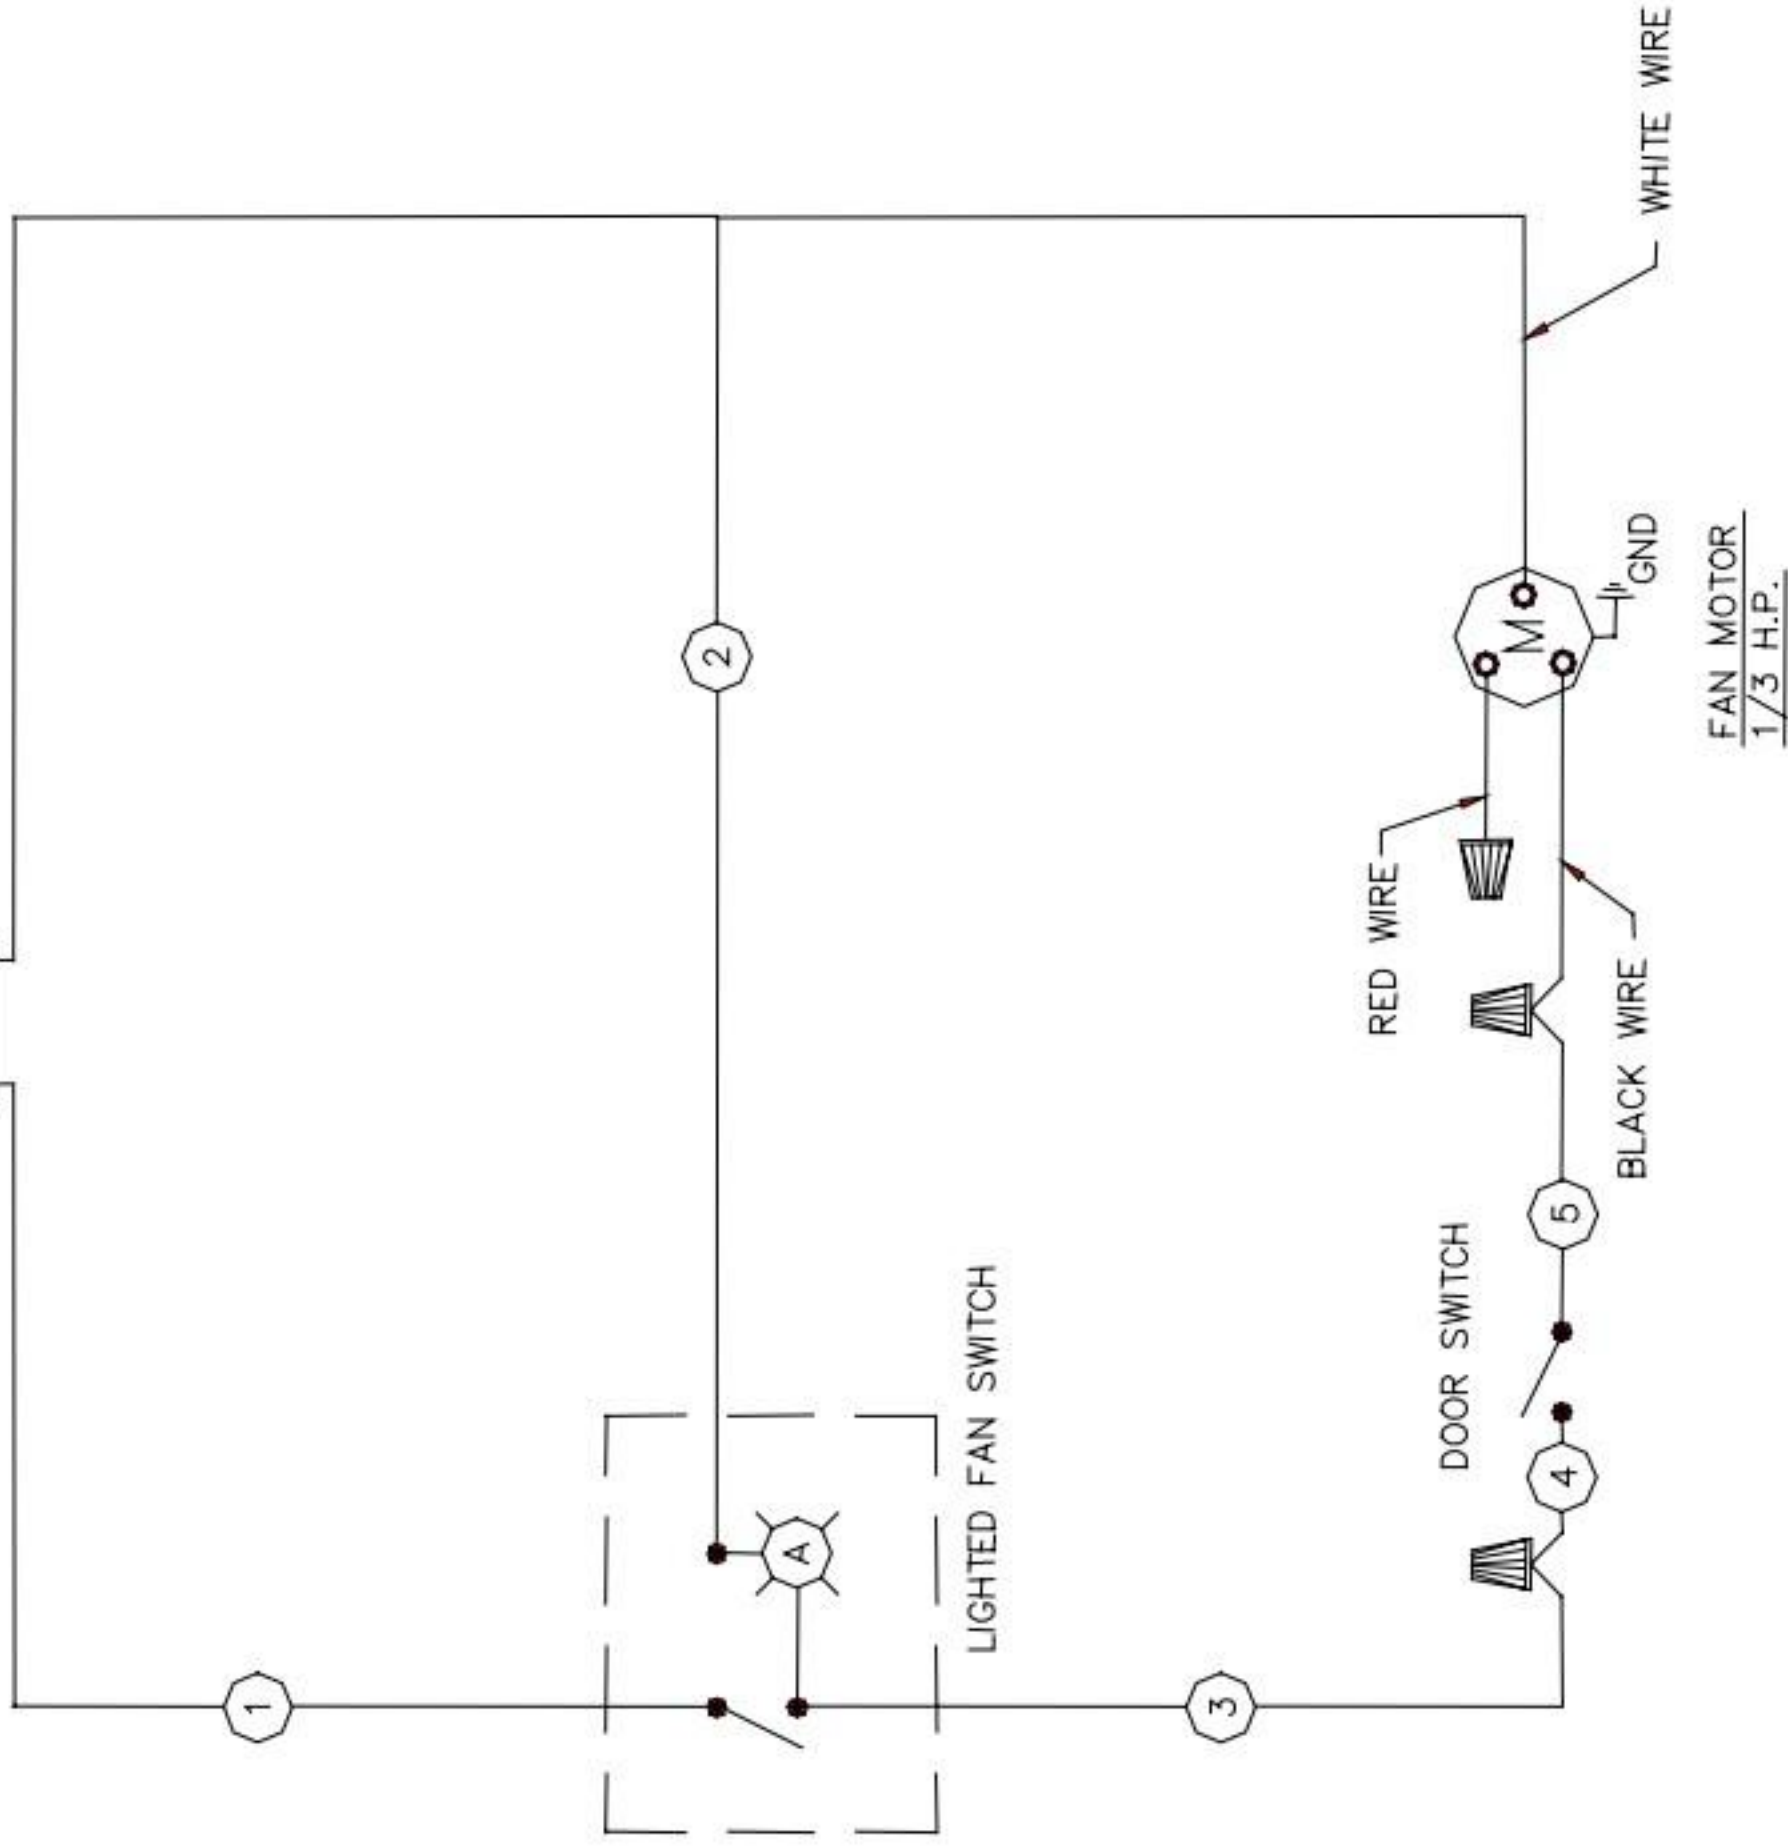

TERMINAL BLOCK

FAN MOTOR
1/3 H.P.

LEGEND

■ WIRE NUTS

○ WIRE NO.'S

SOUTHBEND
WIRING DIAGRAM

CONVECTION OVEN BASE RANGE
208/240V, 50/60 HZ, 1/3 HP

P/N
1181102

FAN MOTOR
1/3 H.P.

LEGEND	
	WIRE NUTS
	WIRE NO.'S

SOUTHBEND WIRING DIAGRAM	CONVECTION OVEN BASE RANGE	P/N 1181101
	120V, 50/60 HZ, 1/3 HP	