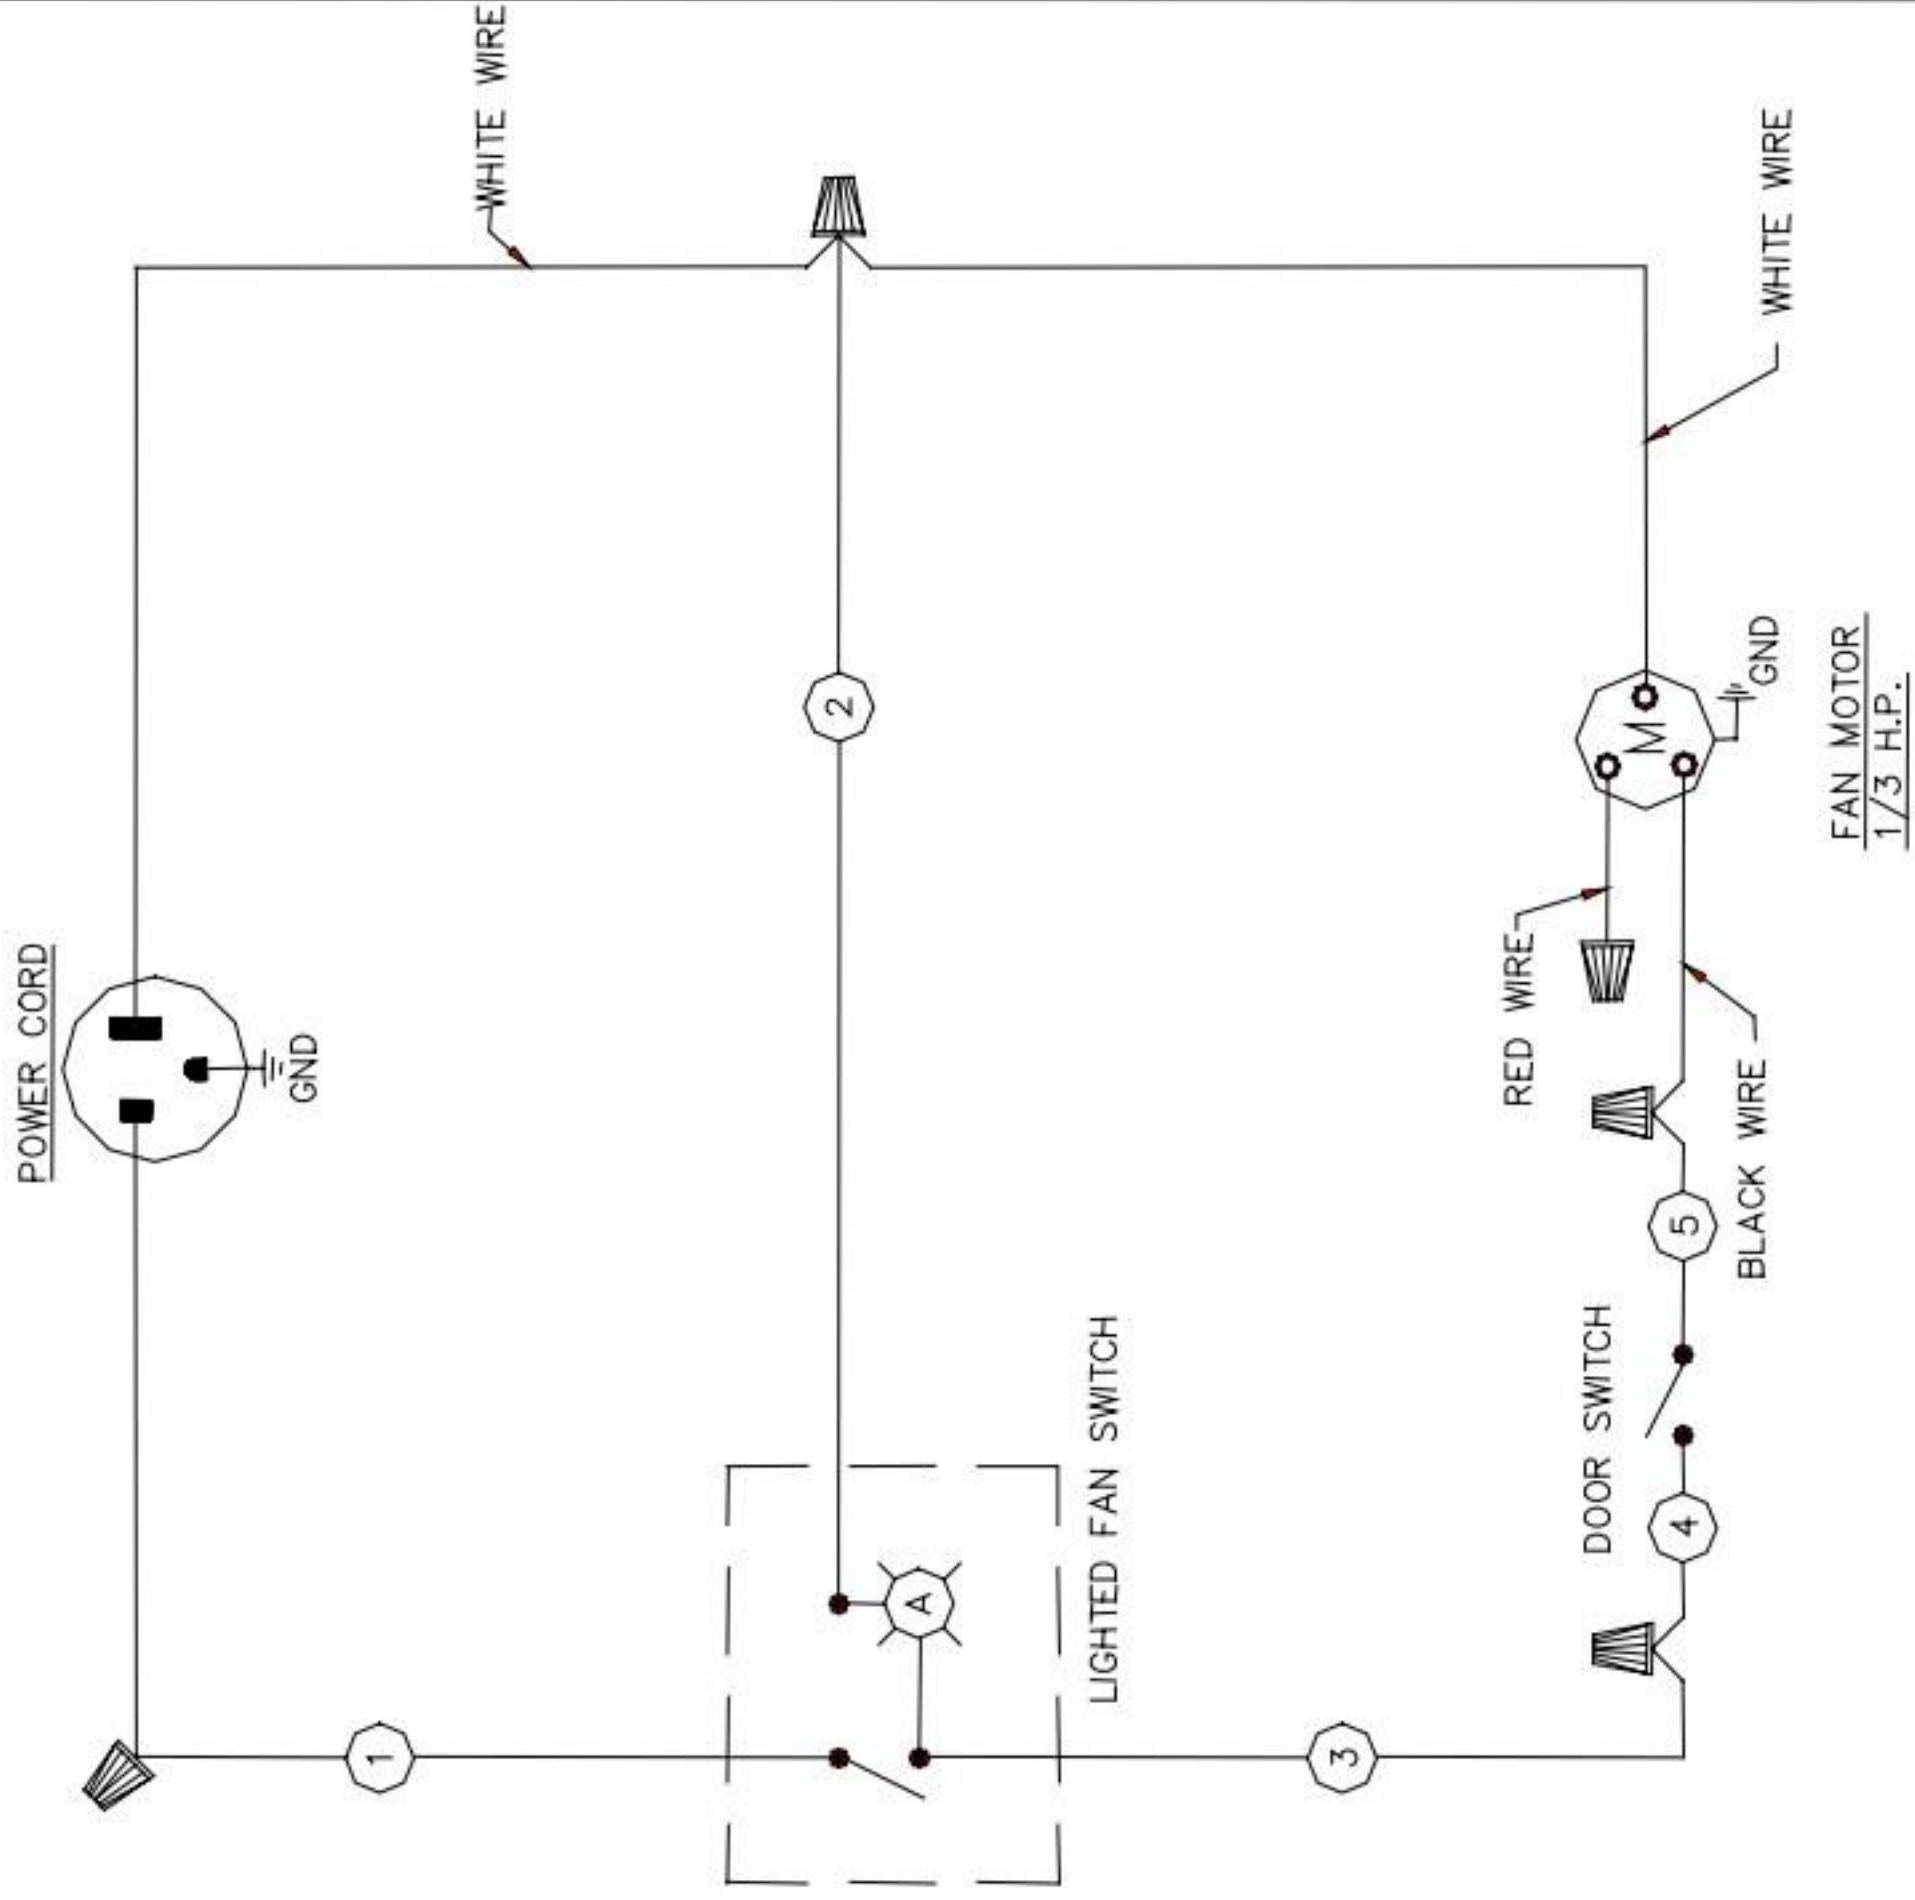

TERMINAL BLOCK

FAN MOTOR
1/3 H.P.

LEGEND

■ WIRE NUTS

○ WIRE NO.'S

SOUTHBEND
WIRING DIAGRAM

CONVECTION OVEN BASE RANGE
208/240V, 50/60 HZ, 1/3 HP

P/N
1181102

FAN MOTOR
1/3 H.P.

LEGEND	
	WIRE NUTS
	WIRE NO.'S

SOUTHBEND WIRING DIAGRAM	CONVECTION OVEN BASE RANGE	P/N 1181101
	120V, 50/60 HZ, 1/3 HP	