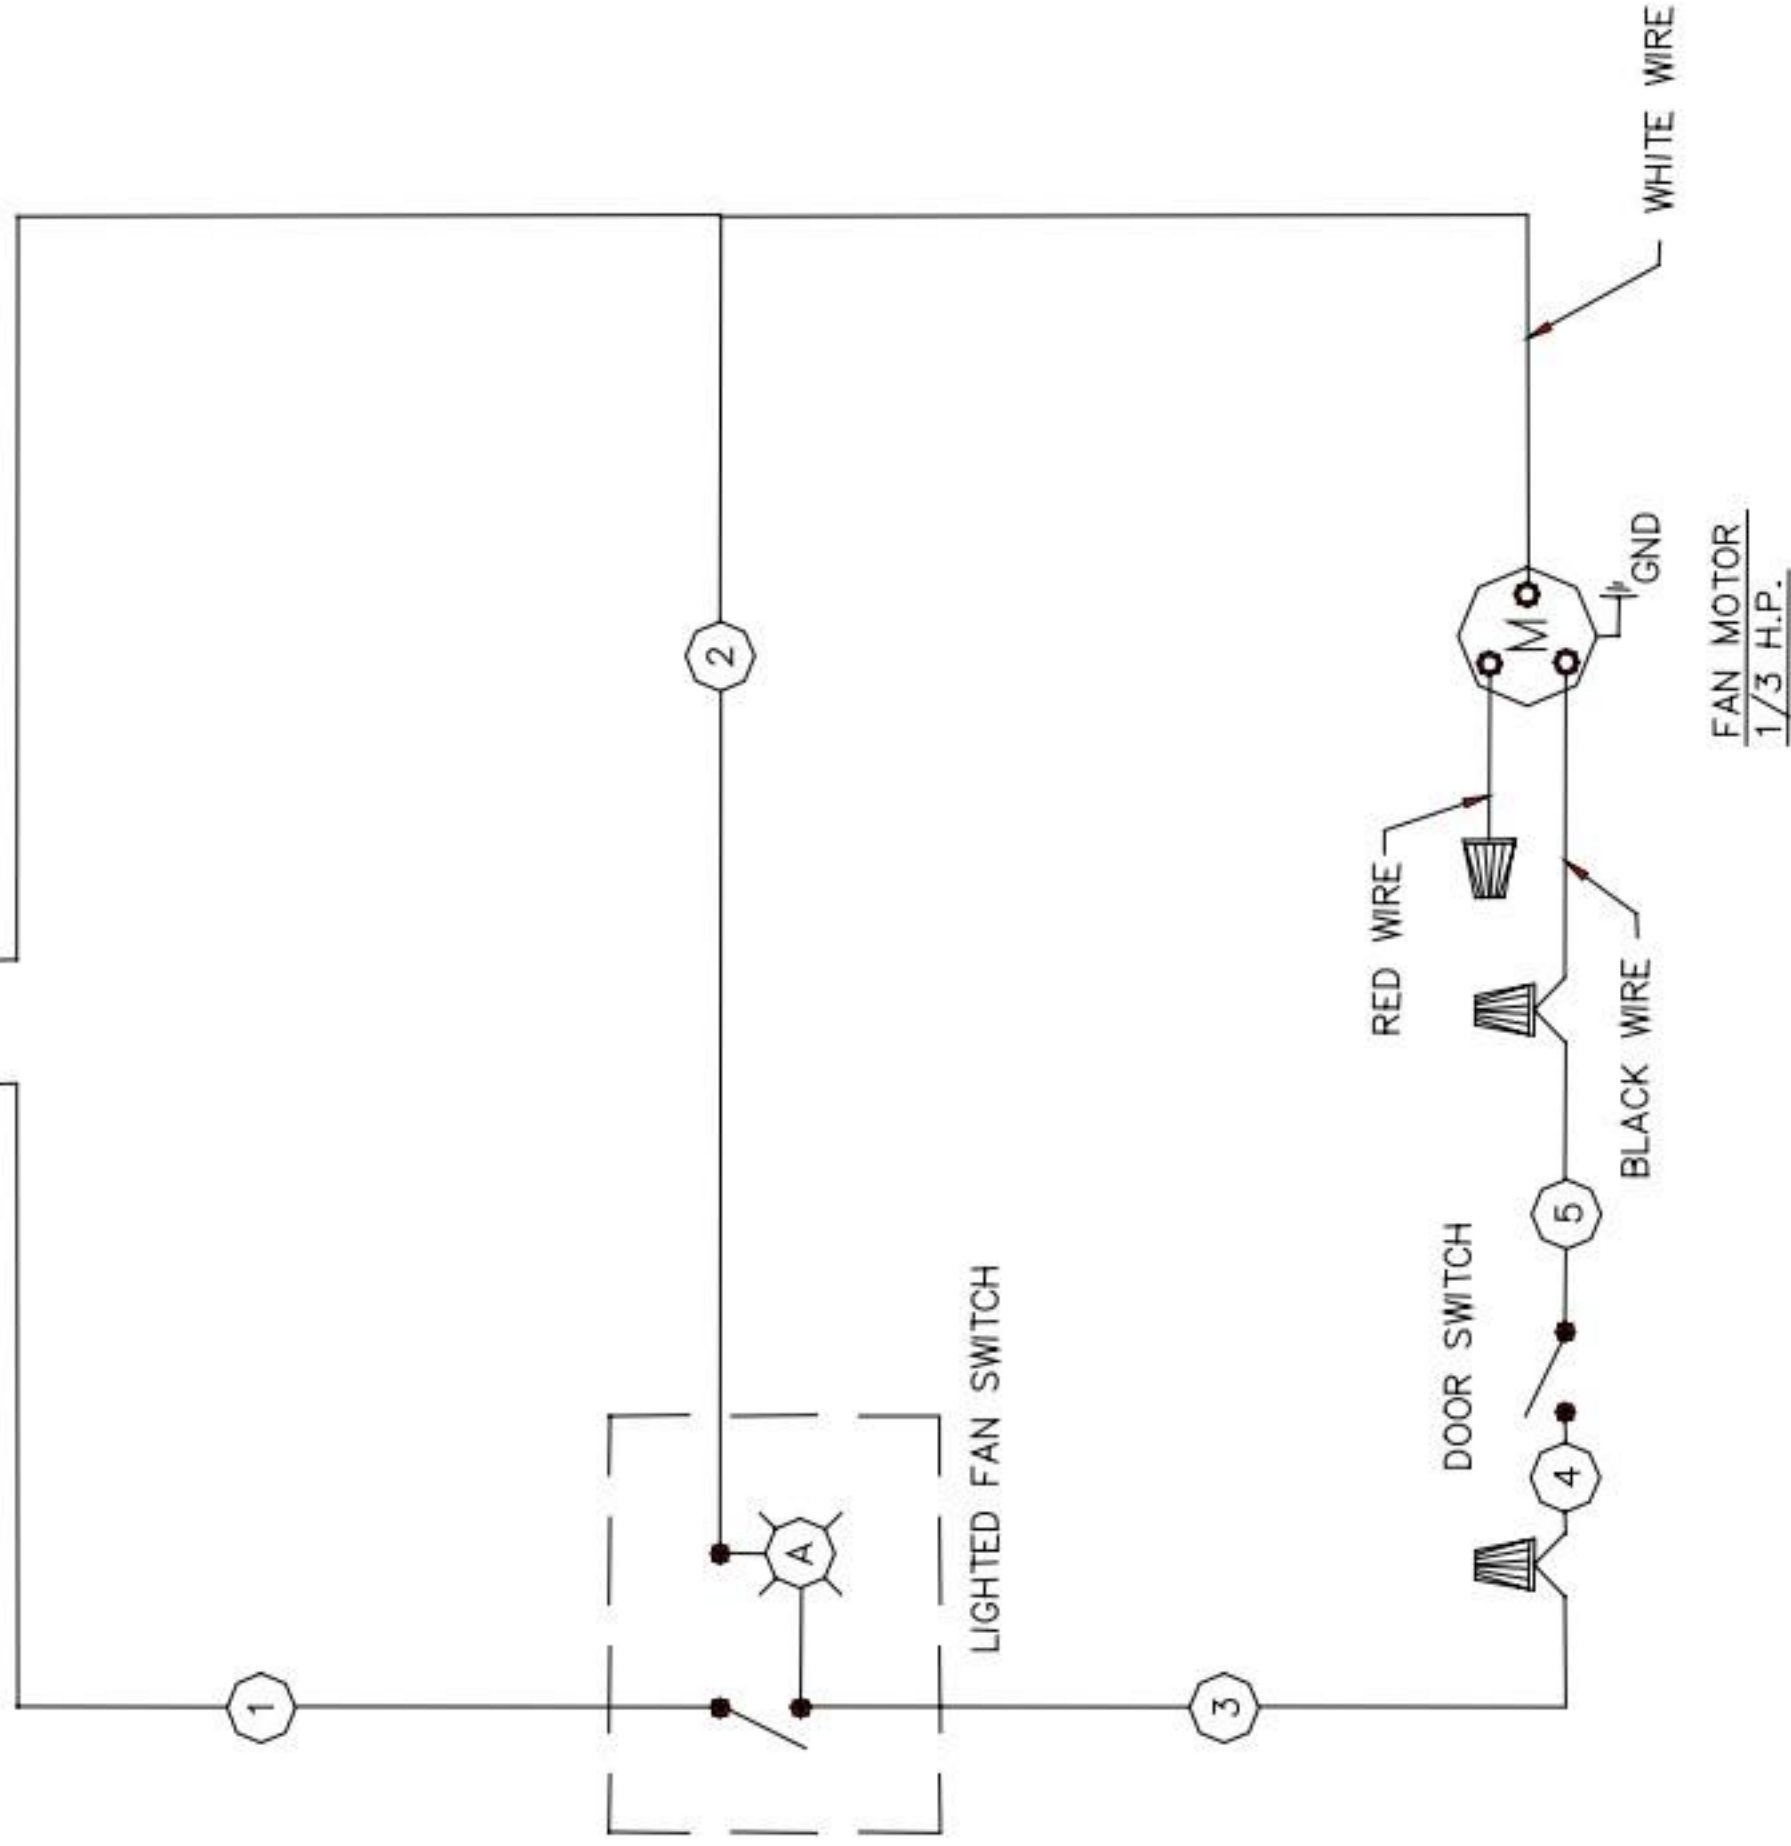

LEGEND	
	WIRE NUTS
	WIRE NO.'S

SOUTHBEND WIRING DIAGRAM	CONVECTION OVEN BASE RANGE	P/N 1181101
120V, 50/60 HZ, 1/3 HP		

TERMINAL BLOCK

LEGEND

▲ WIRE NUTS

○ WIRE NO.'S

SOUTHBEND CONVECTION OVEN BASE RANGE  
 WIRING DIAGRAM 208/240V, 50/60 HZ, 1/3 HP

P/N  
 1181102