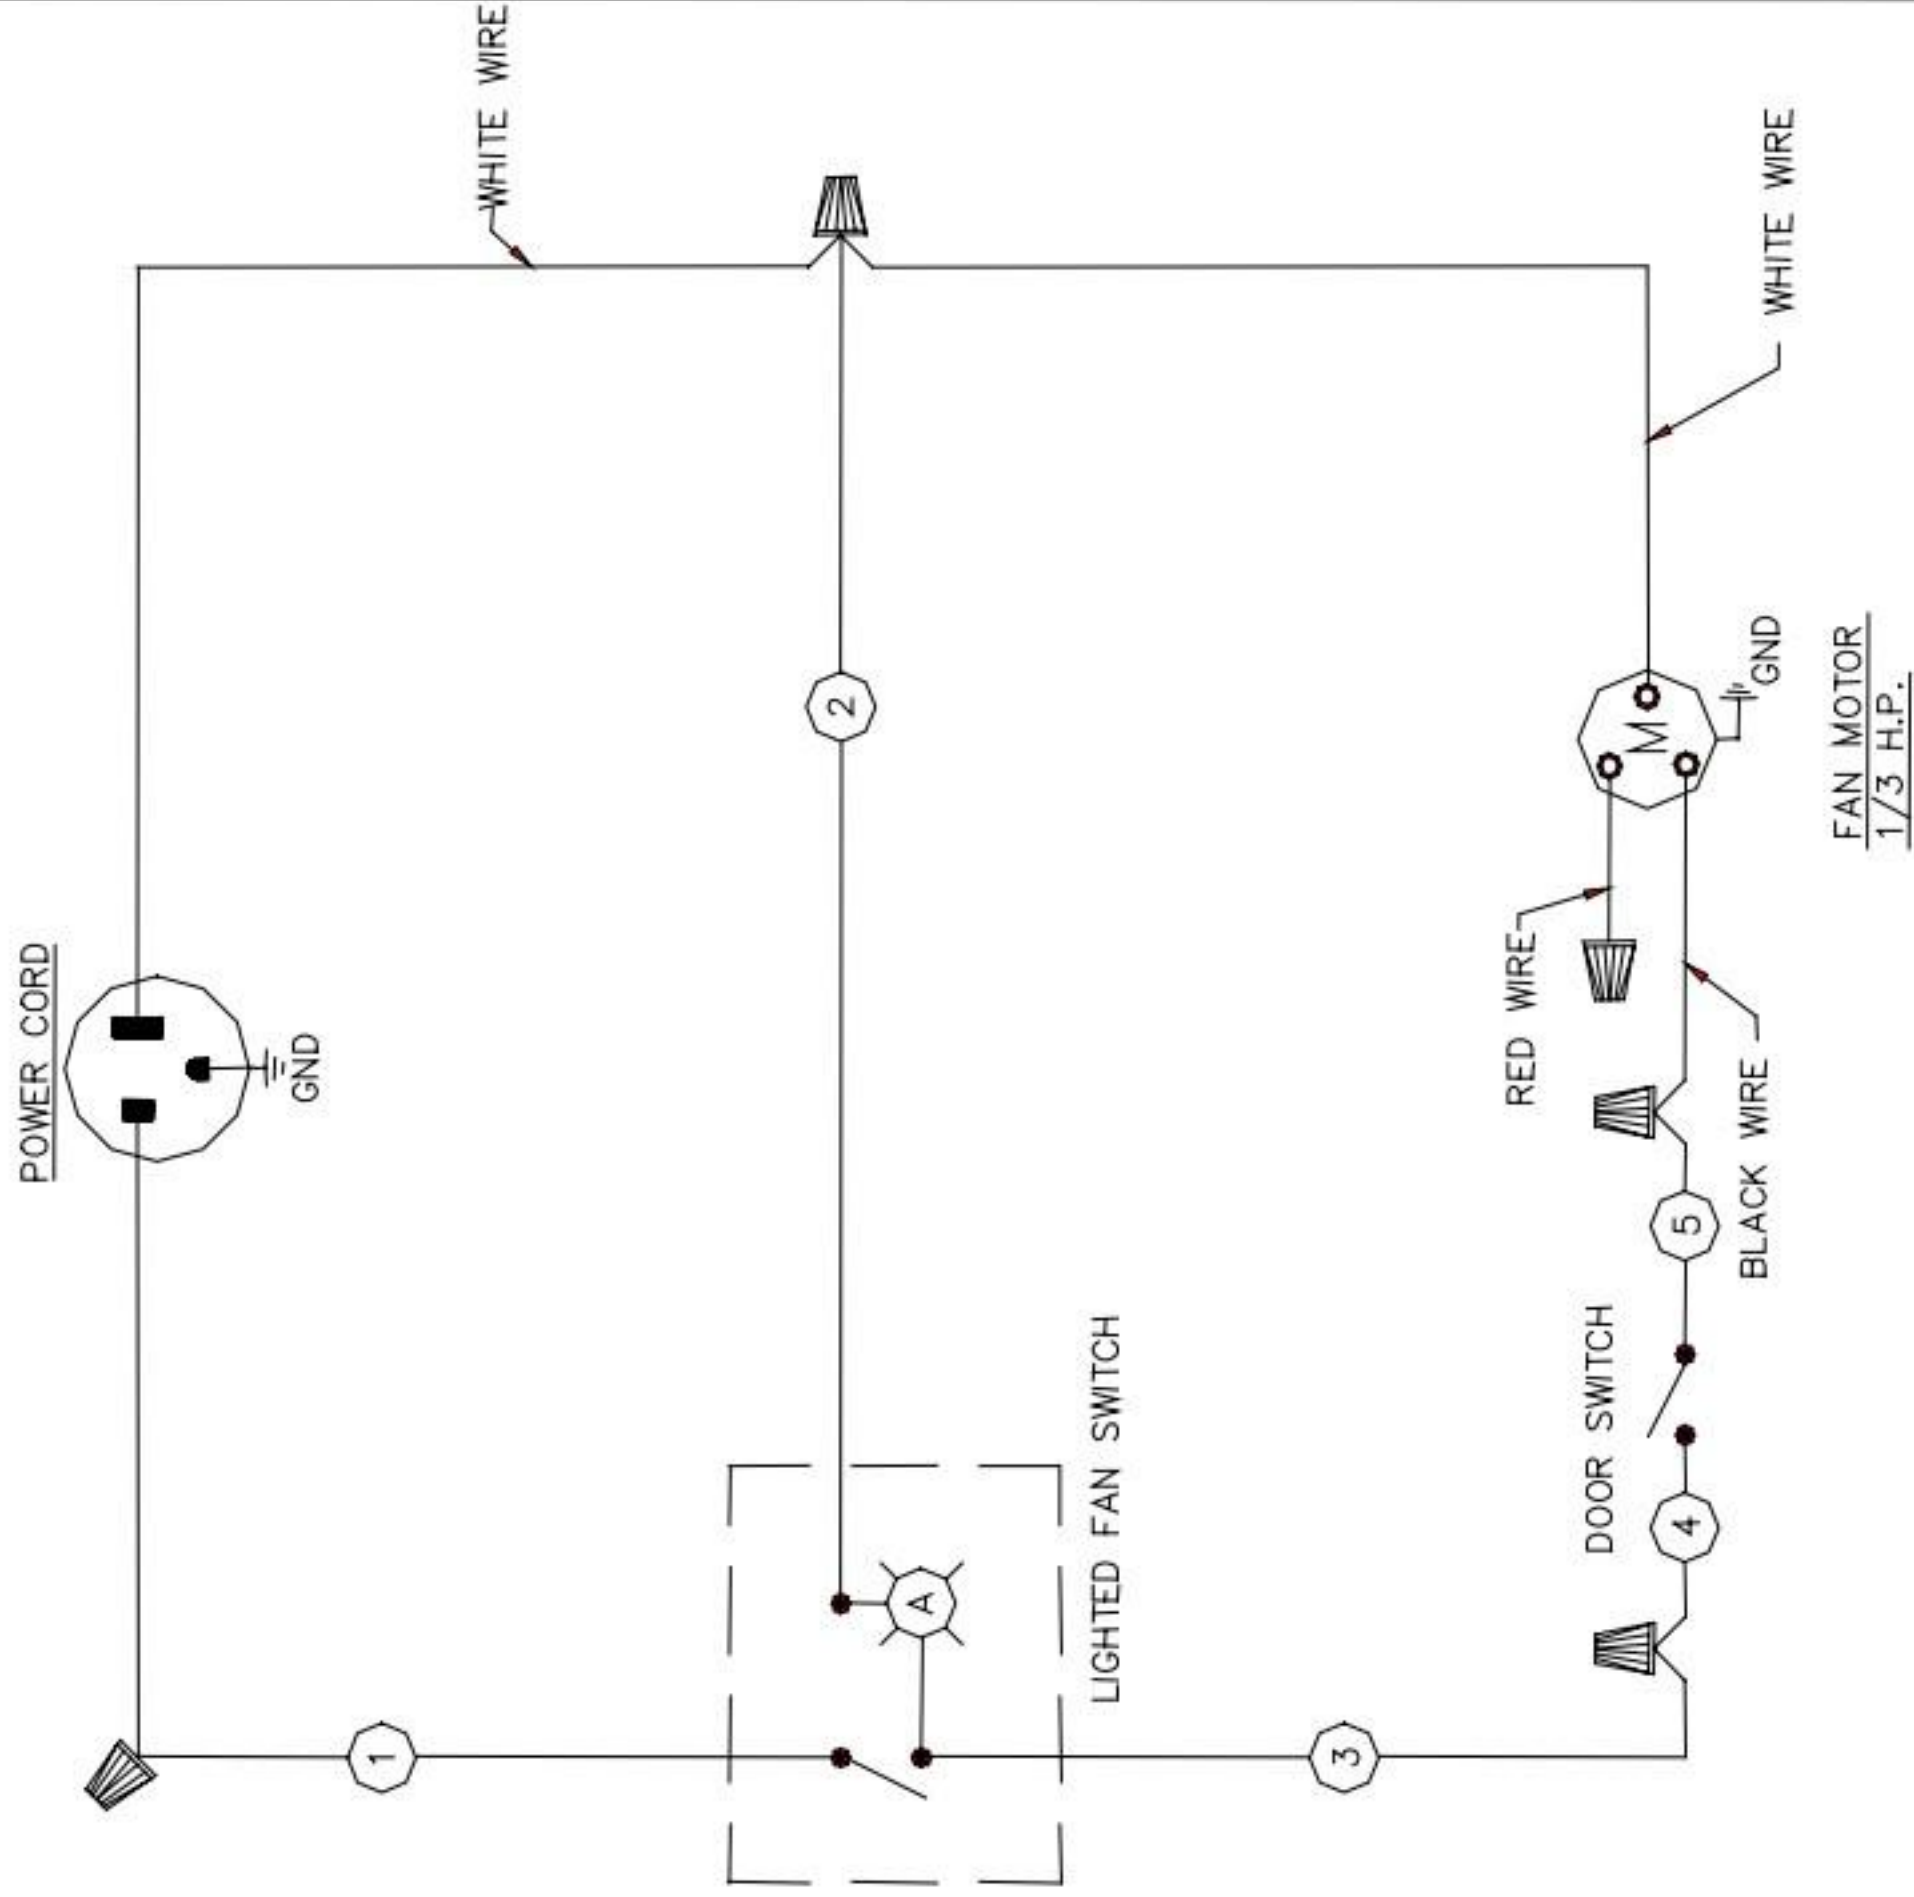

TERMINAL BLOCK

FAN MOTOR  
1/3 H.P.

LEGEND

-  WIRE NUTS
-  WIRE NO.'S

SOUTHBEND  
WIRING DIAGRAM

CONVECTION OVEN BASE RANGE  
208/240V, 50/60 HZ, 1/3 HP

P/N  
1181102

FAN MOTOR  
1/3 H.P.

LEGEND

▲ WIRE NUTS

○ WIRE NO.'S

SOUTHBEND  
WIRING DIAGRAM

CONVECTION OVEN BASE RANGE  
120V, 50/60 HZ, 1/3 HP

P/N

1181101