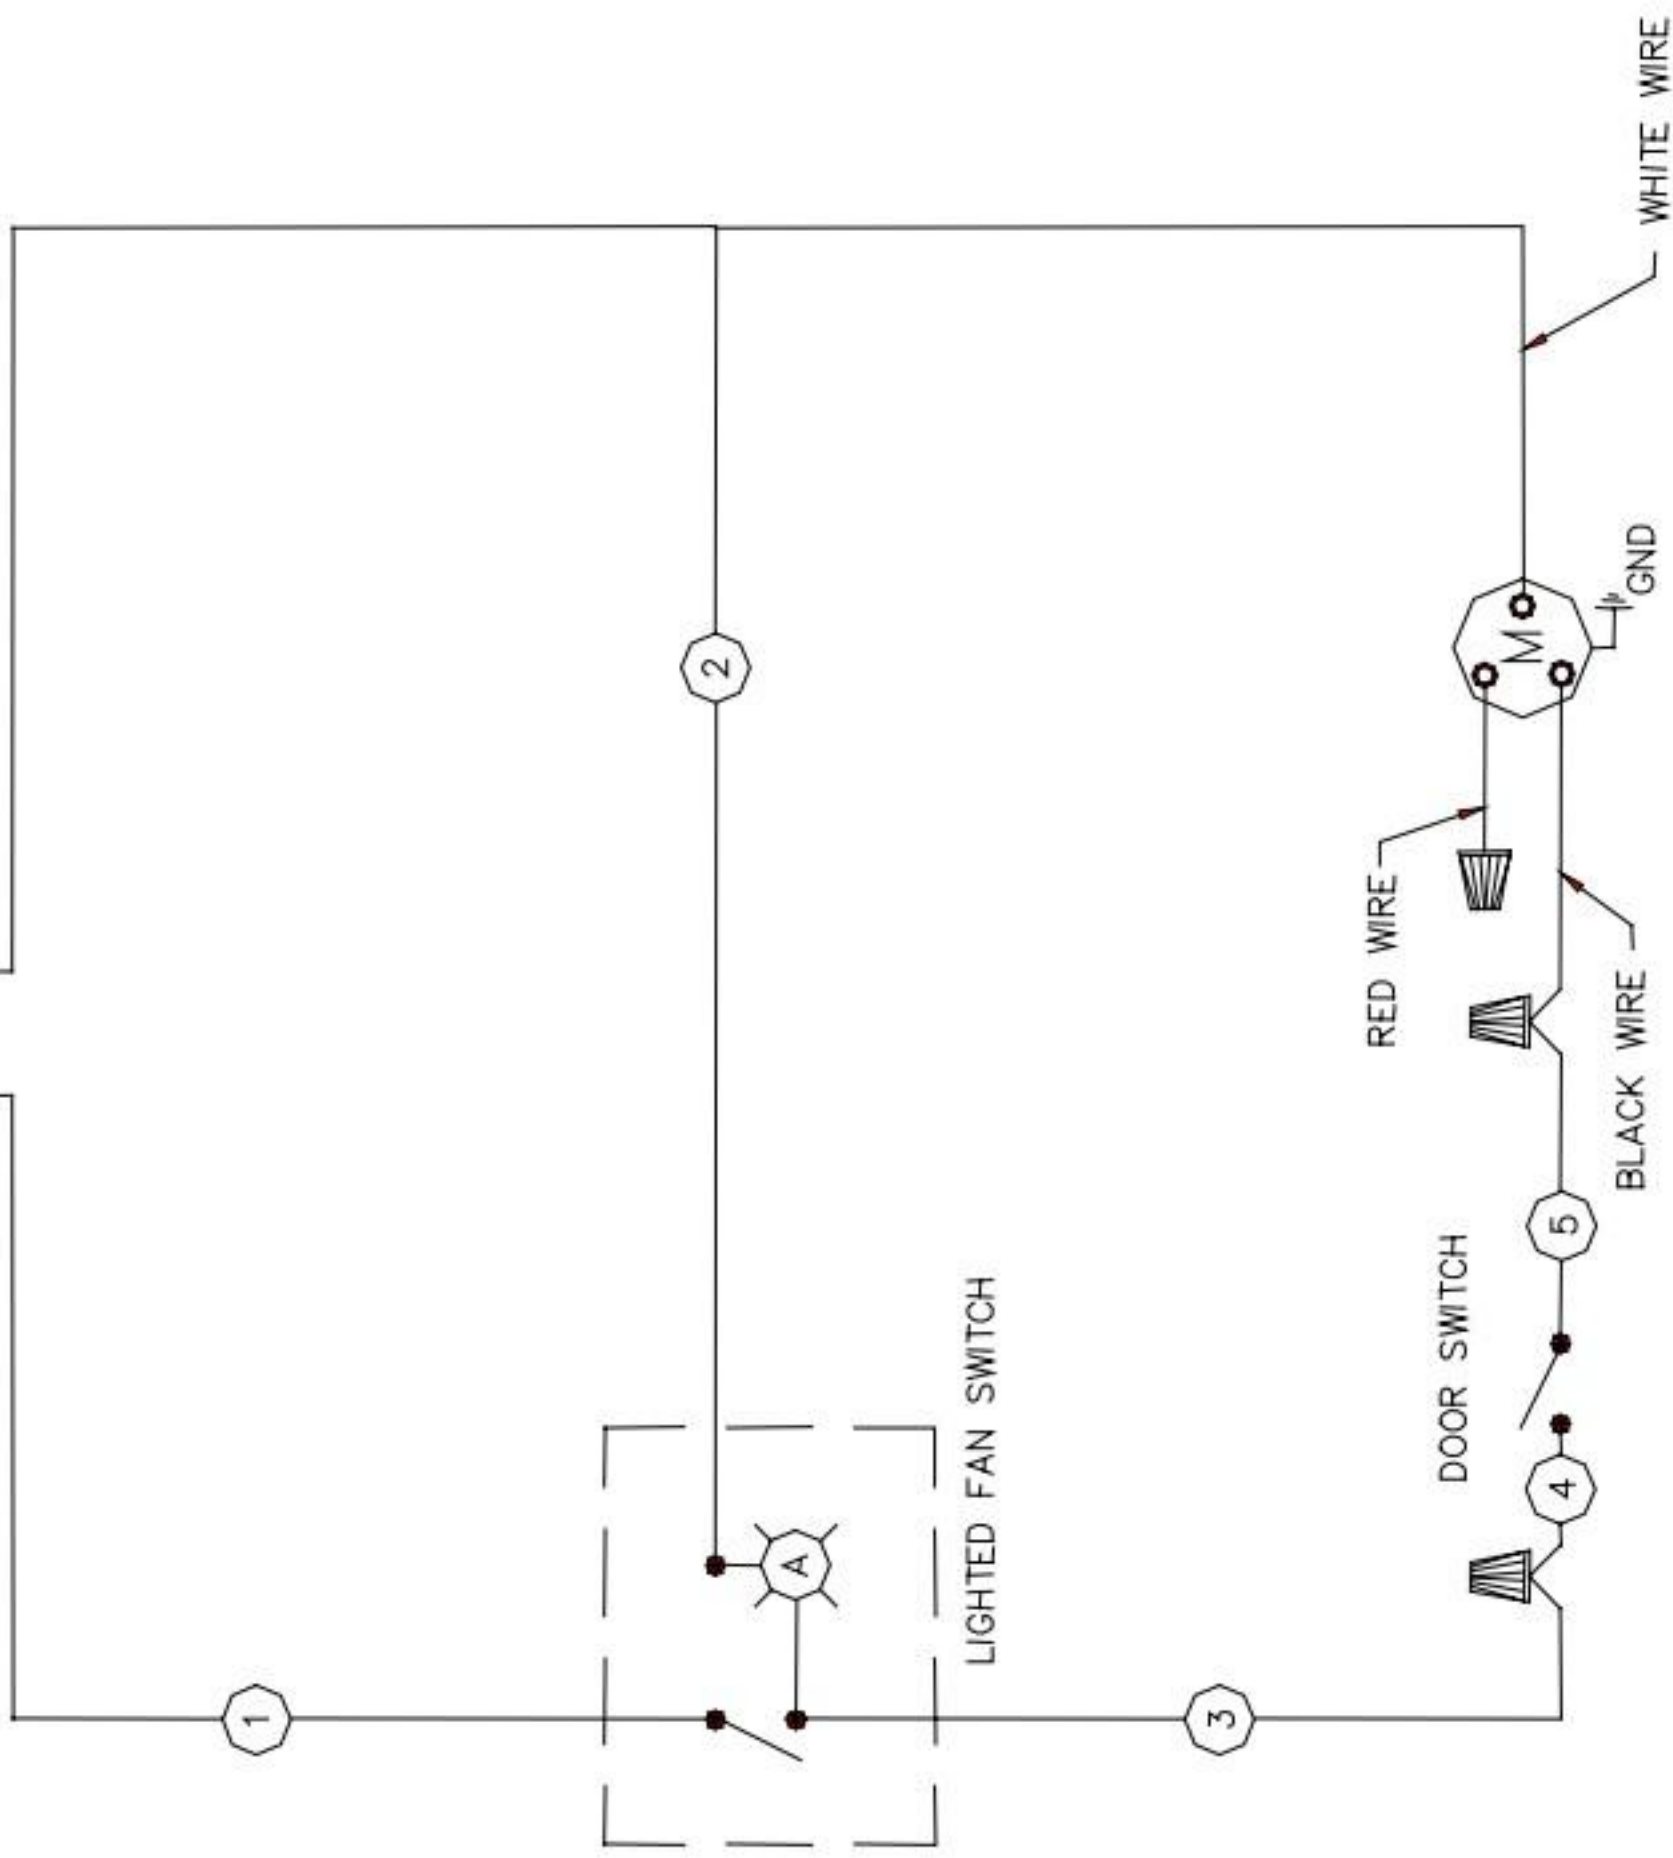

TERMINAL BLOCK

FAN MOTOR  
1/3 H.P.

LEGEND

-  WIRE NUTS
-  WIRE NO.'S

SOUTHBEND  
WIRING DIAGRAM

CONVECTION OVEN BASE RANGE  
208/240V, 50/60 HZ, 1/3 HP

P/N  
1181102

FAN MOTOR  
1/3 H.P.

LEGEND

▲ WIRE NUTS

○ WIRE NO.'S

SOUTHBEND  
WIRING DIAGRAM

CONVECTION OVEN BASE RANGE  
120V, 50/60 HZ, 1/3 HP

P/N

1181101