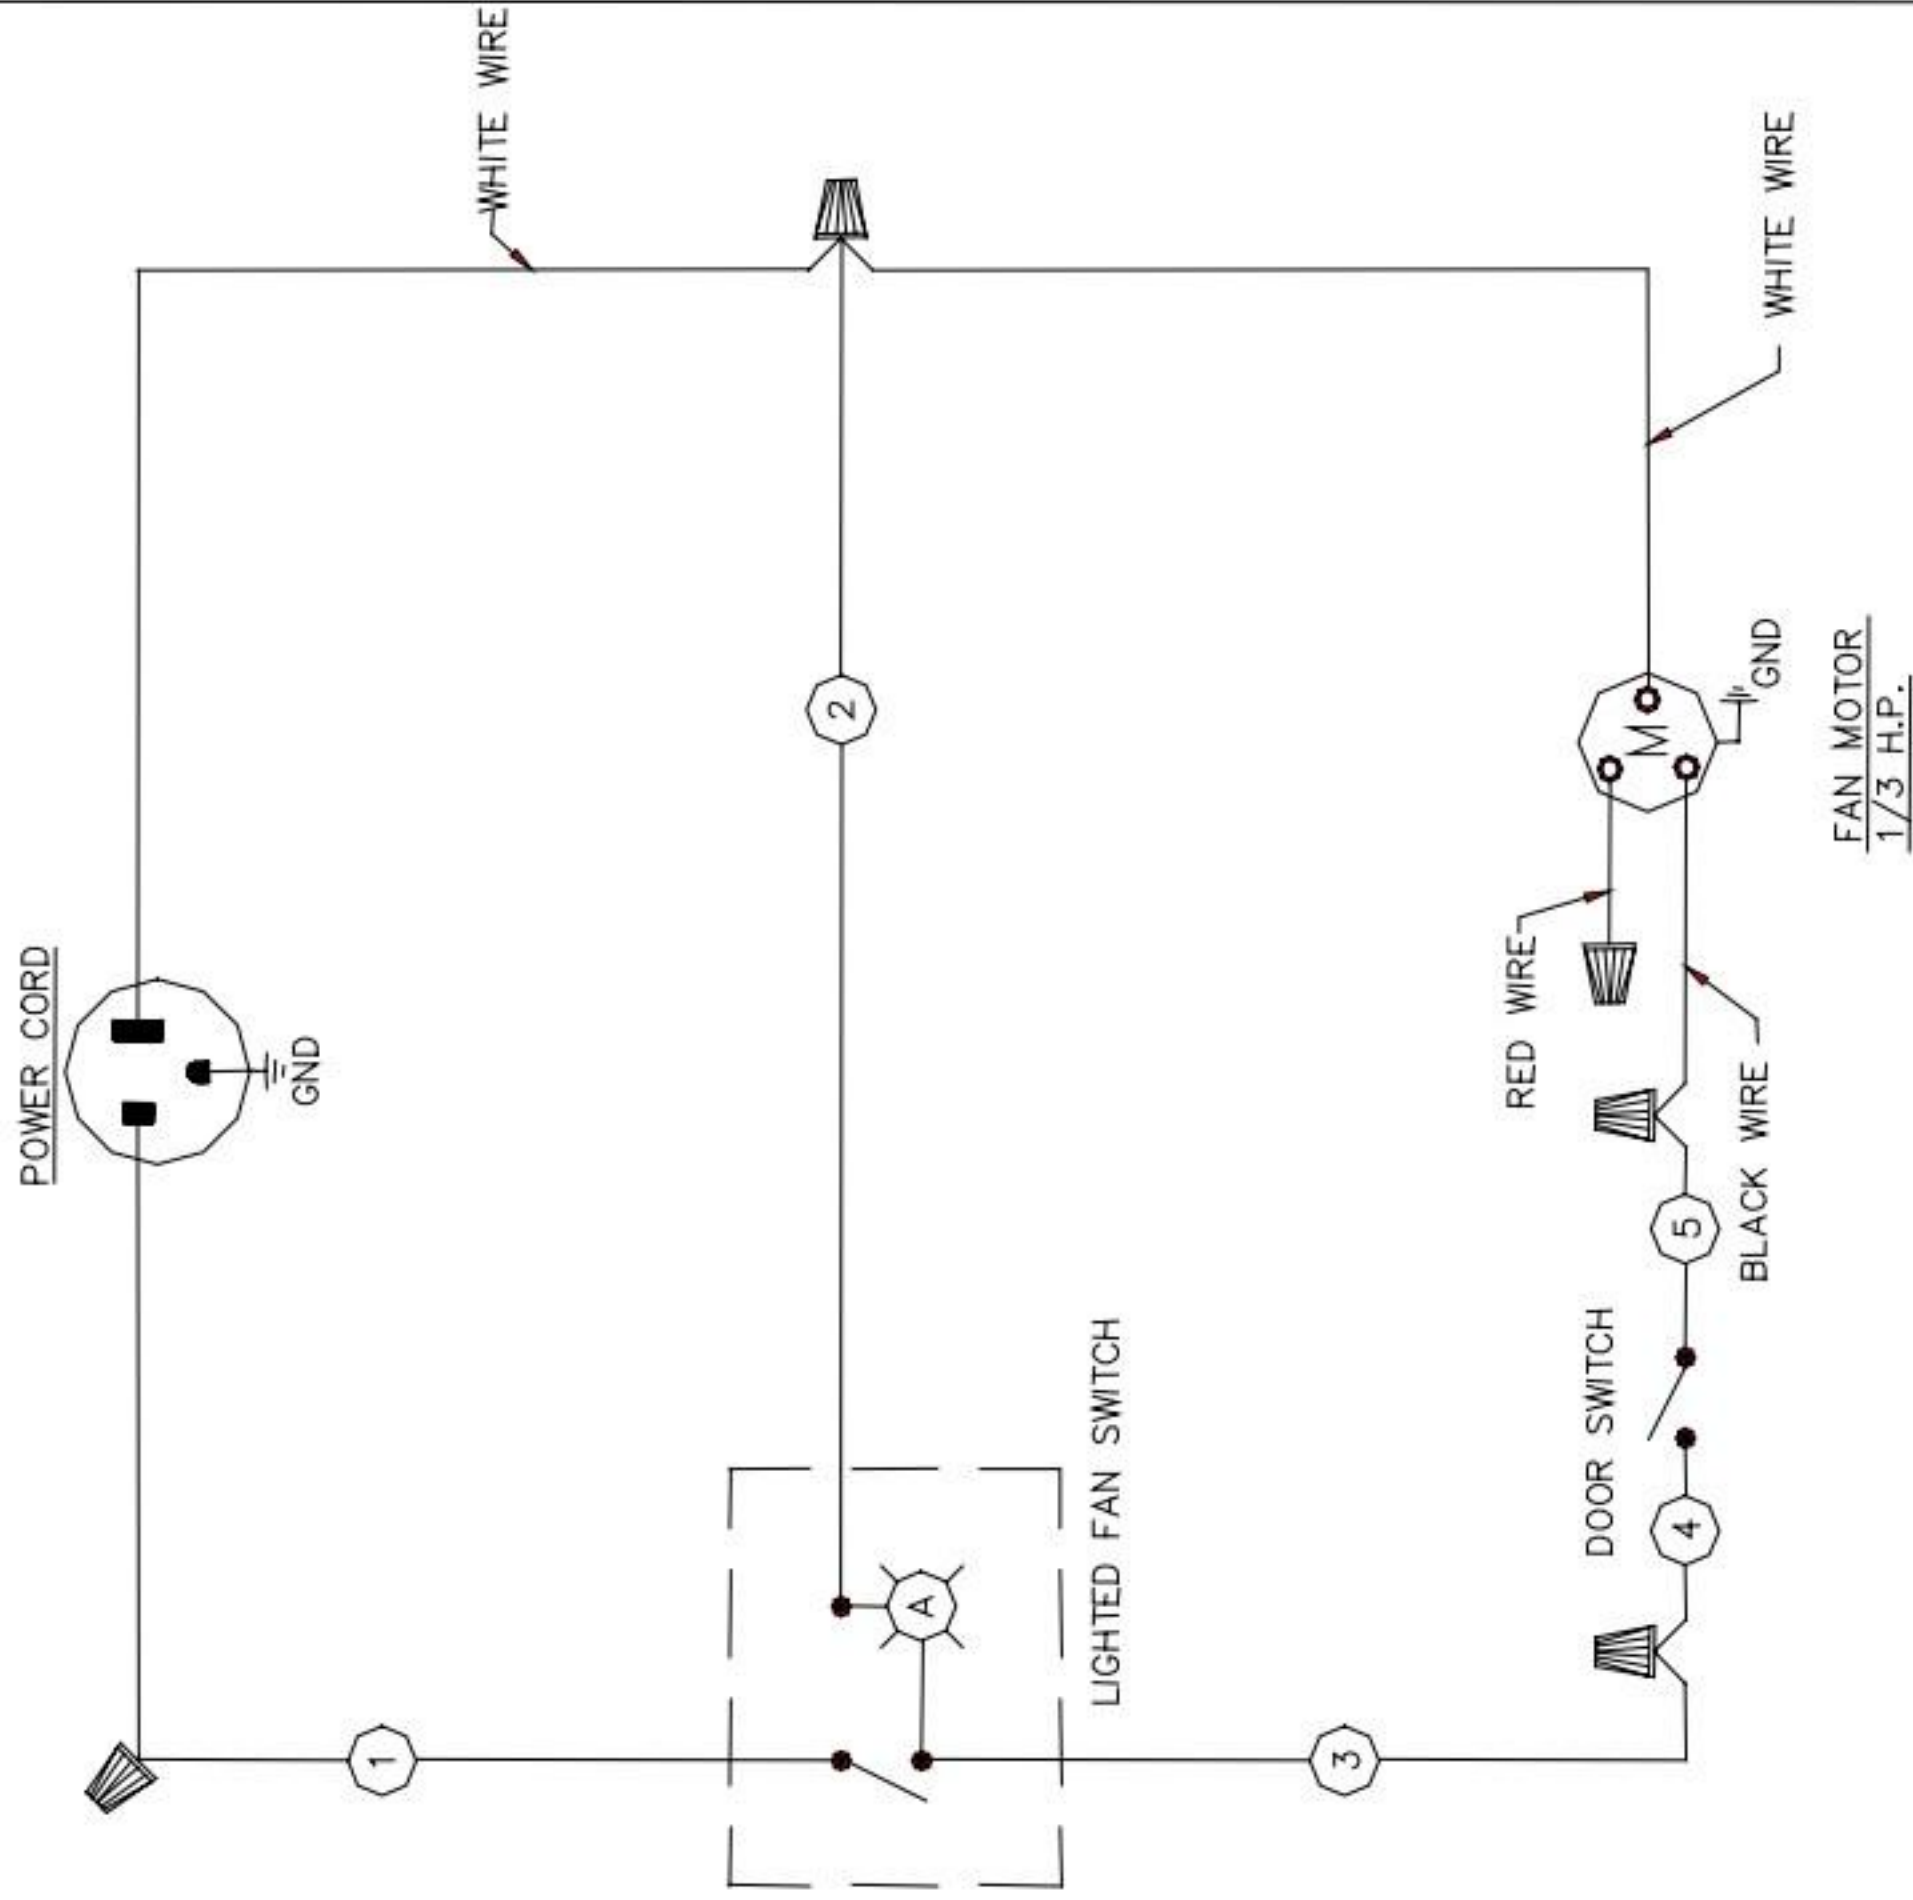

TERMINAL BLOCK

LEGEND

- ▲ WIRE NUTS
- WIRE NO.'S

SOUTHBEND WIRING DIAGRAM	CONVECTION OVEN BASE RANGE 208/240V, 50/60 HZ, 1/3 HP	P/N 1181102
-----------------------------	--	----------------

FAN MOTOR
1/3 H.P.

LEGEND	
	WIRE NUTS
	WIRE NO.'S

SOUTHBEND WIRING DIAGRAM	CONVECTION OVEN BASE RANGE	P/N 1181101
-----------------------------	----------------------------	----------------