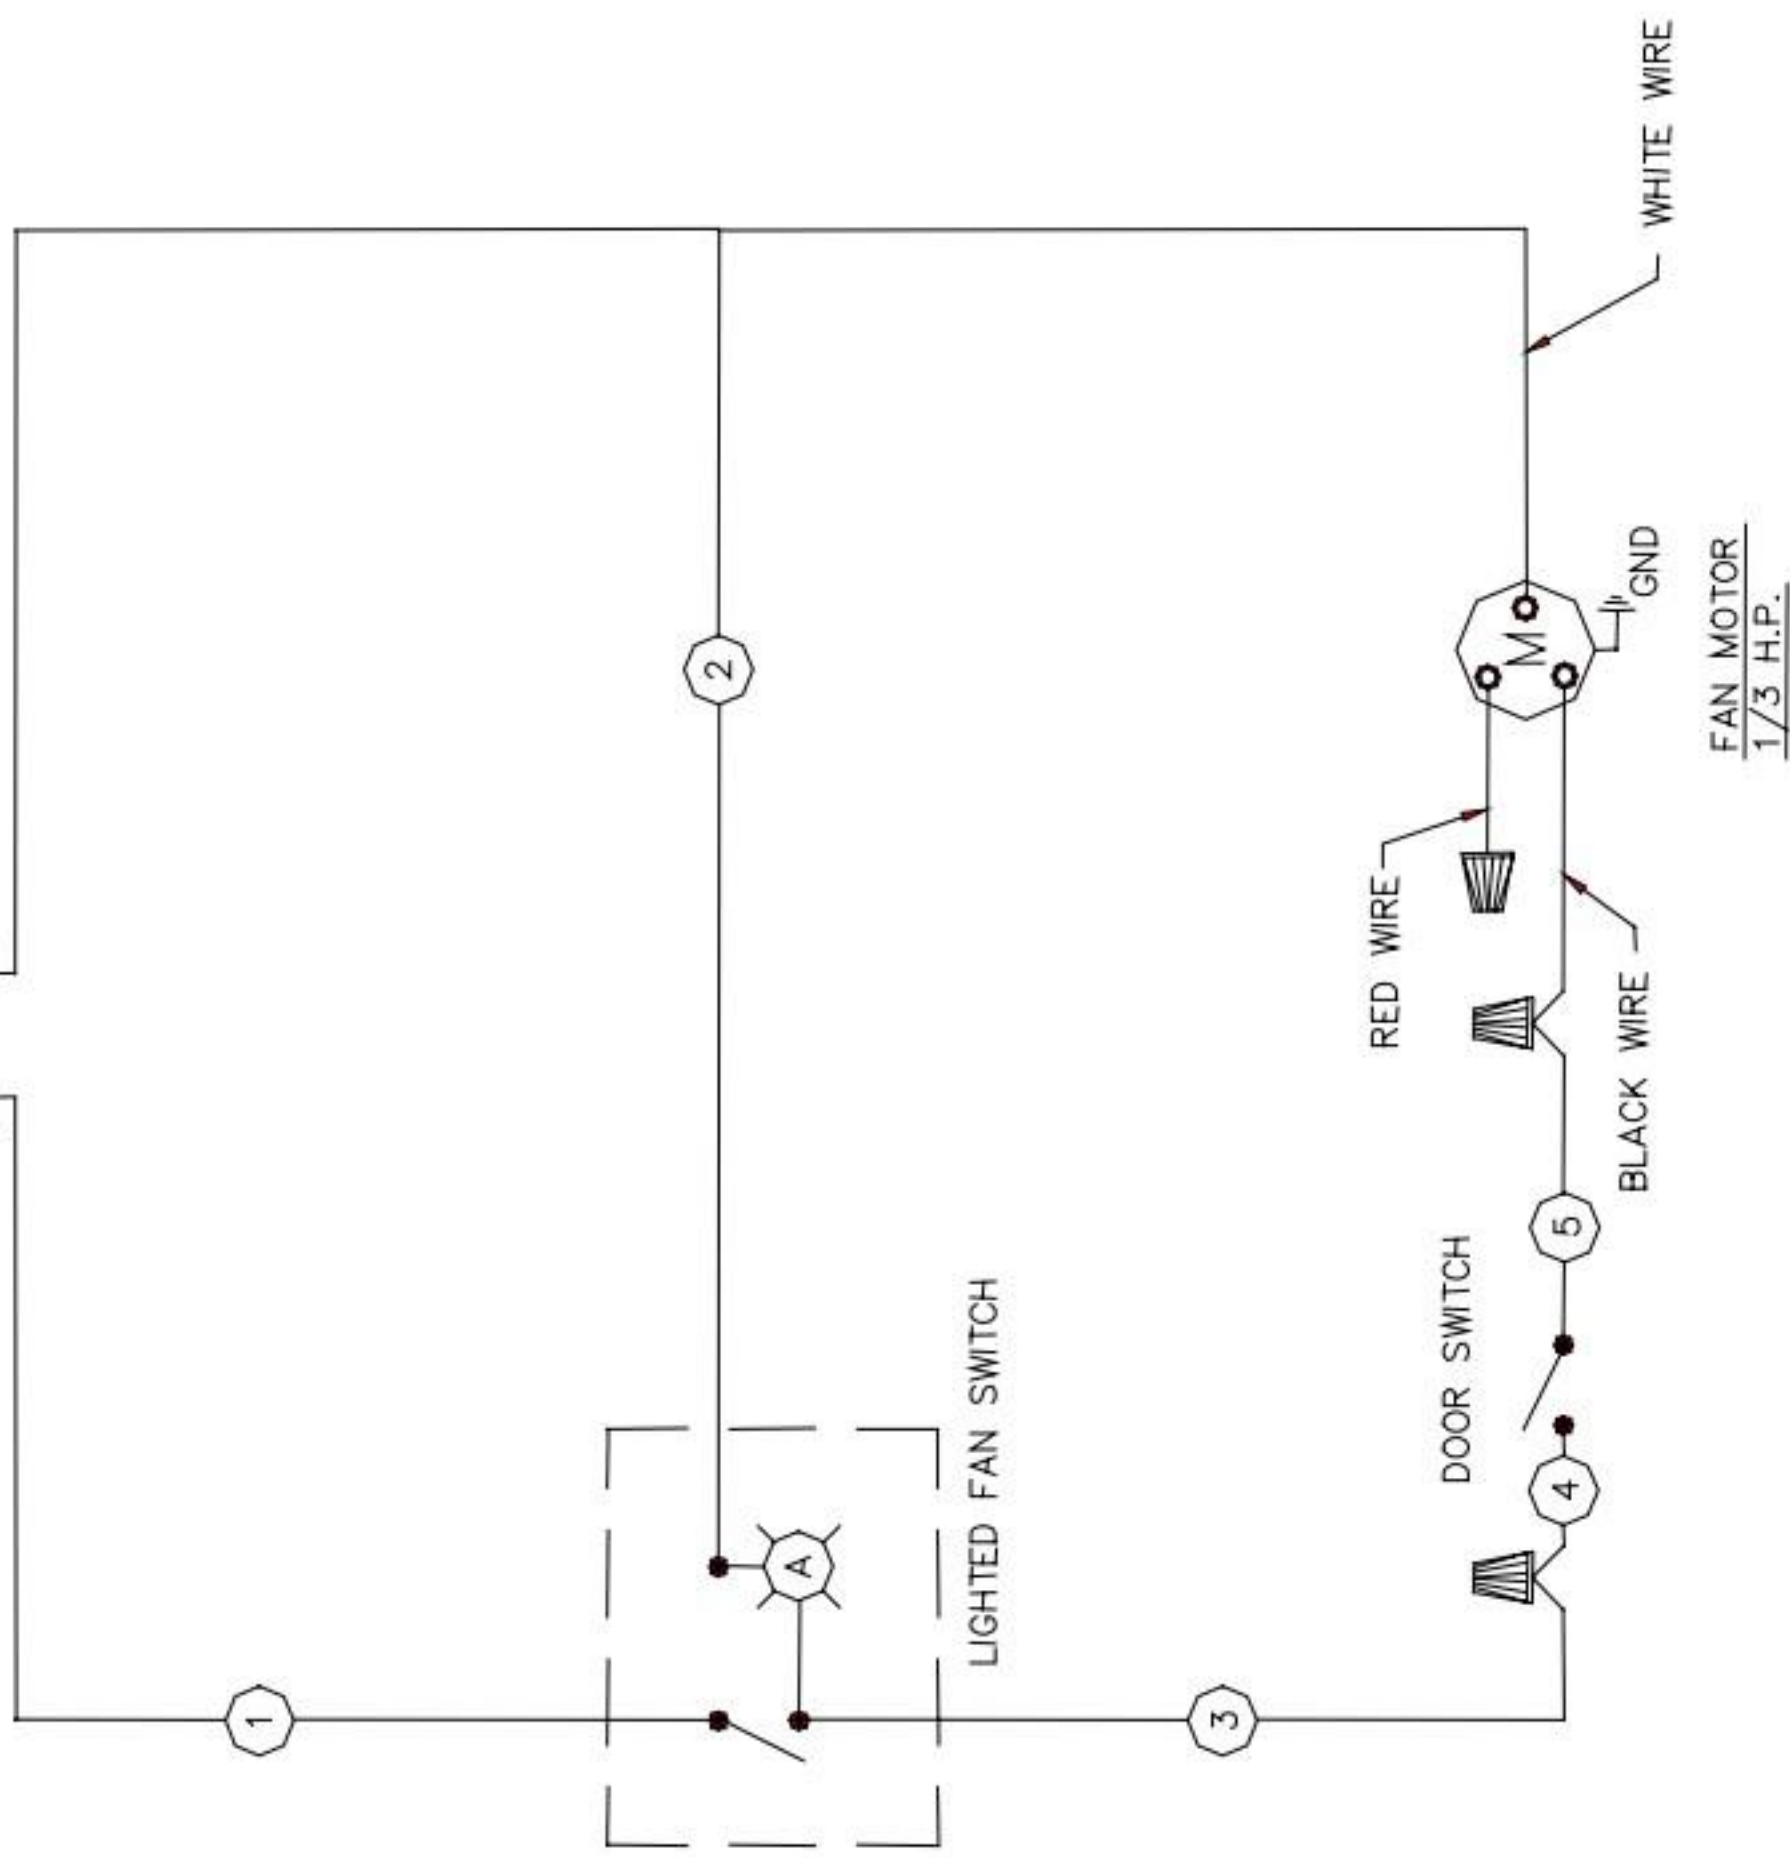

TERMINAL BLOCK

LEGEND

- ▲ WIRE NUTS
- WIRE NO.'S

SOUTHBEND WIRING DIAGRAM	CONVECTION OVEN BASE RANGE 208/240V, 50/60 HZ, 1/3 HP	P/N 1181102
-----------------------------	--	----------------

FAN MOTOR
1/3 H.P.

LEGEND	
	WIRE NUTS
	WIRE NO.'S

SOUTHBEND WIRING DIAGRAM	CONVECTION OVEN BASE RANGE	P/N 1181101
-----------------------------	----------------------------	----------------