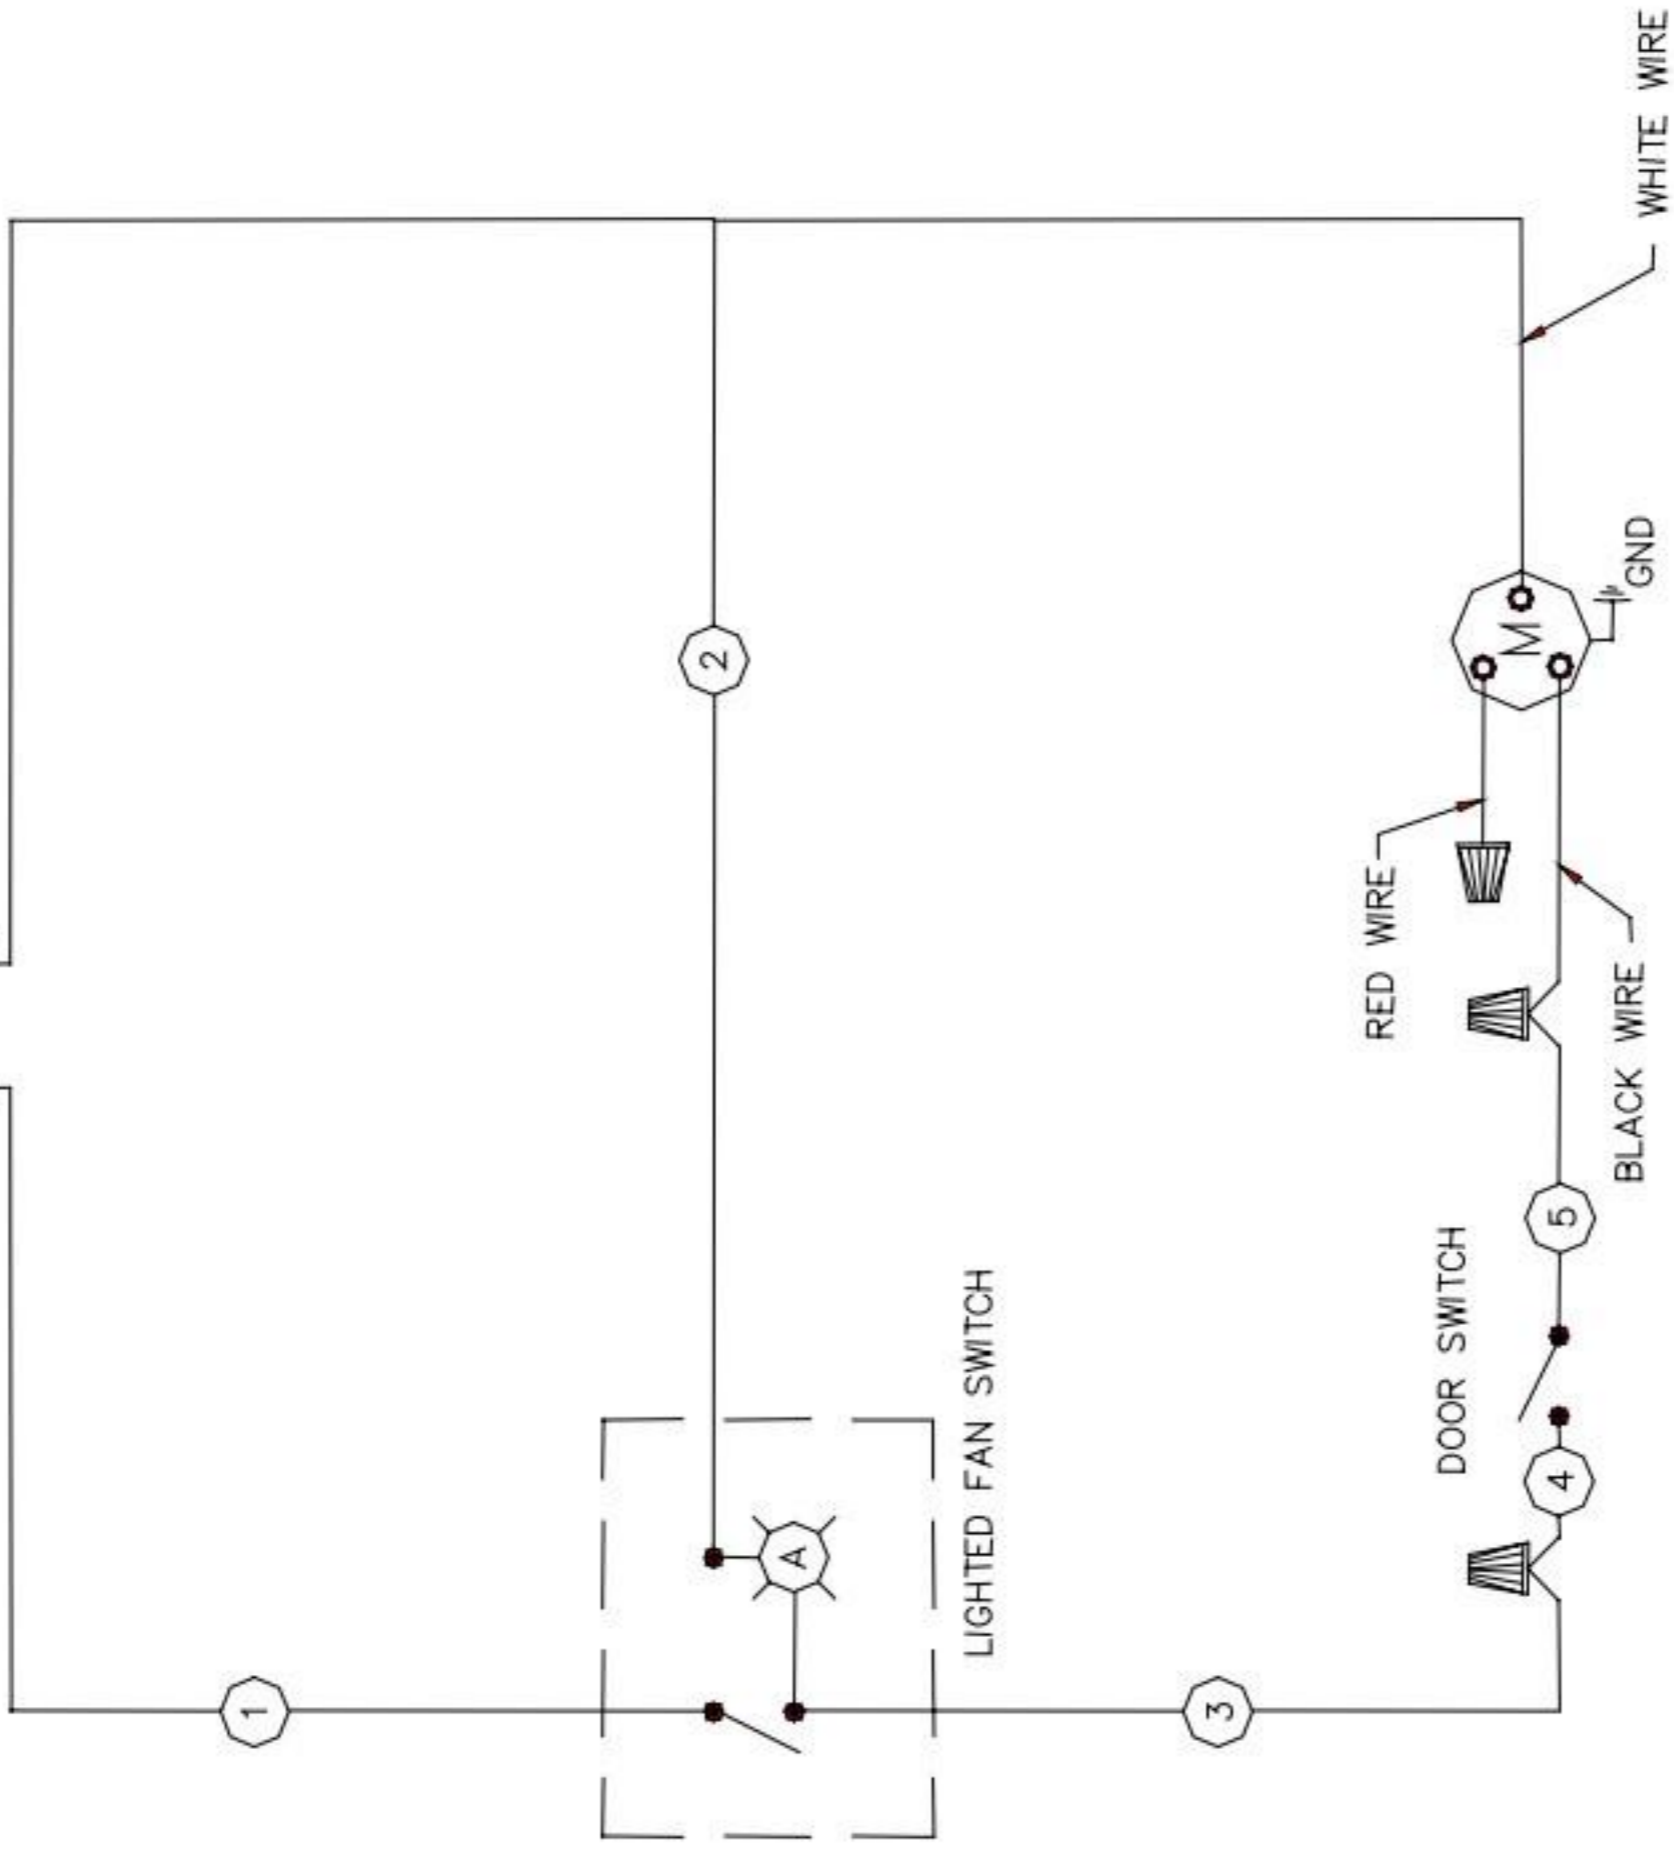

LEGEND

▲ WIRE NUTS

○ WIRE NO.'S

SOUTHBEND
WIRING DIAGRAM

CONVECTION OVEN BASE RANGE
120V, 50/60 HZ, 1/3 HP

P/N
1181101

TERMINAL BLOCK

FAN MOTOR
1/3 H.P.

LEGEND

- ▣ WIRE NUTS
- WIRE NO.'S

SOUTHBEND
WIRING DIAGRAM

CONVECTION OVEN BASE RANGE
208/240V, 50/60 HZ, 1/3 HP

P/N
1181102