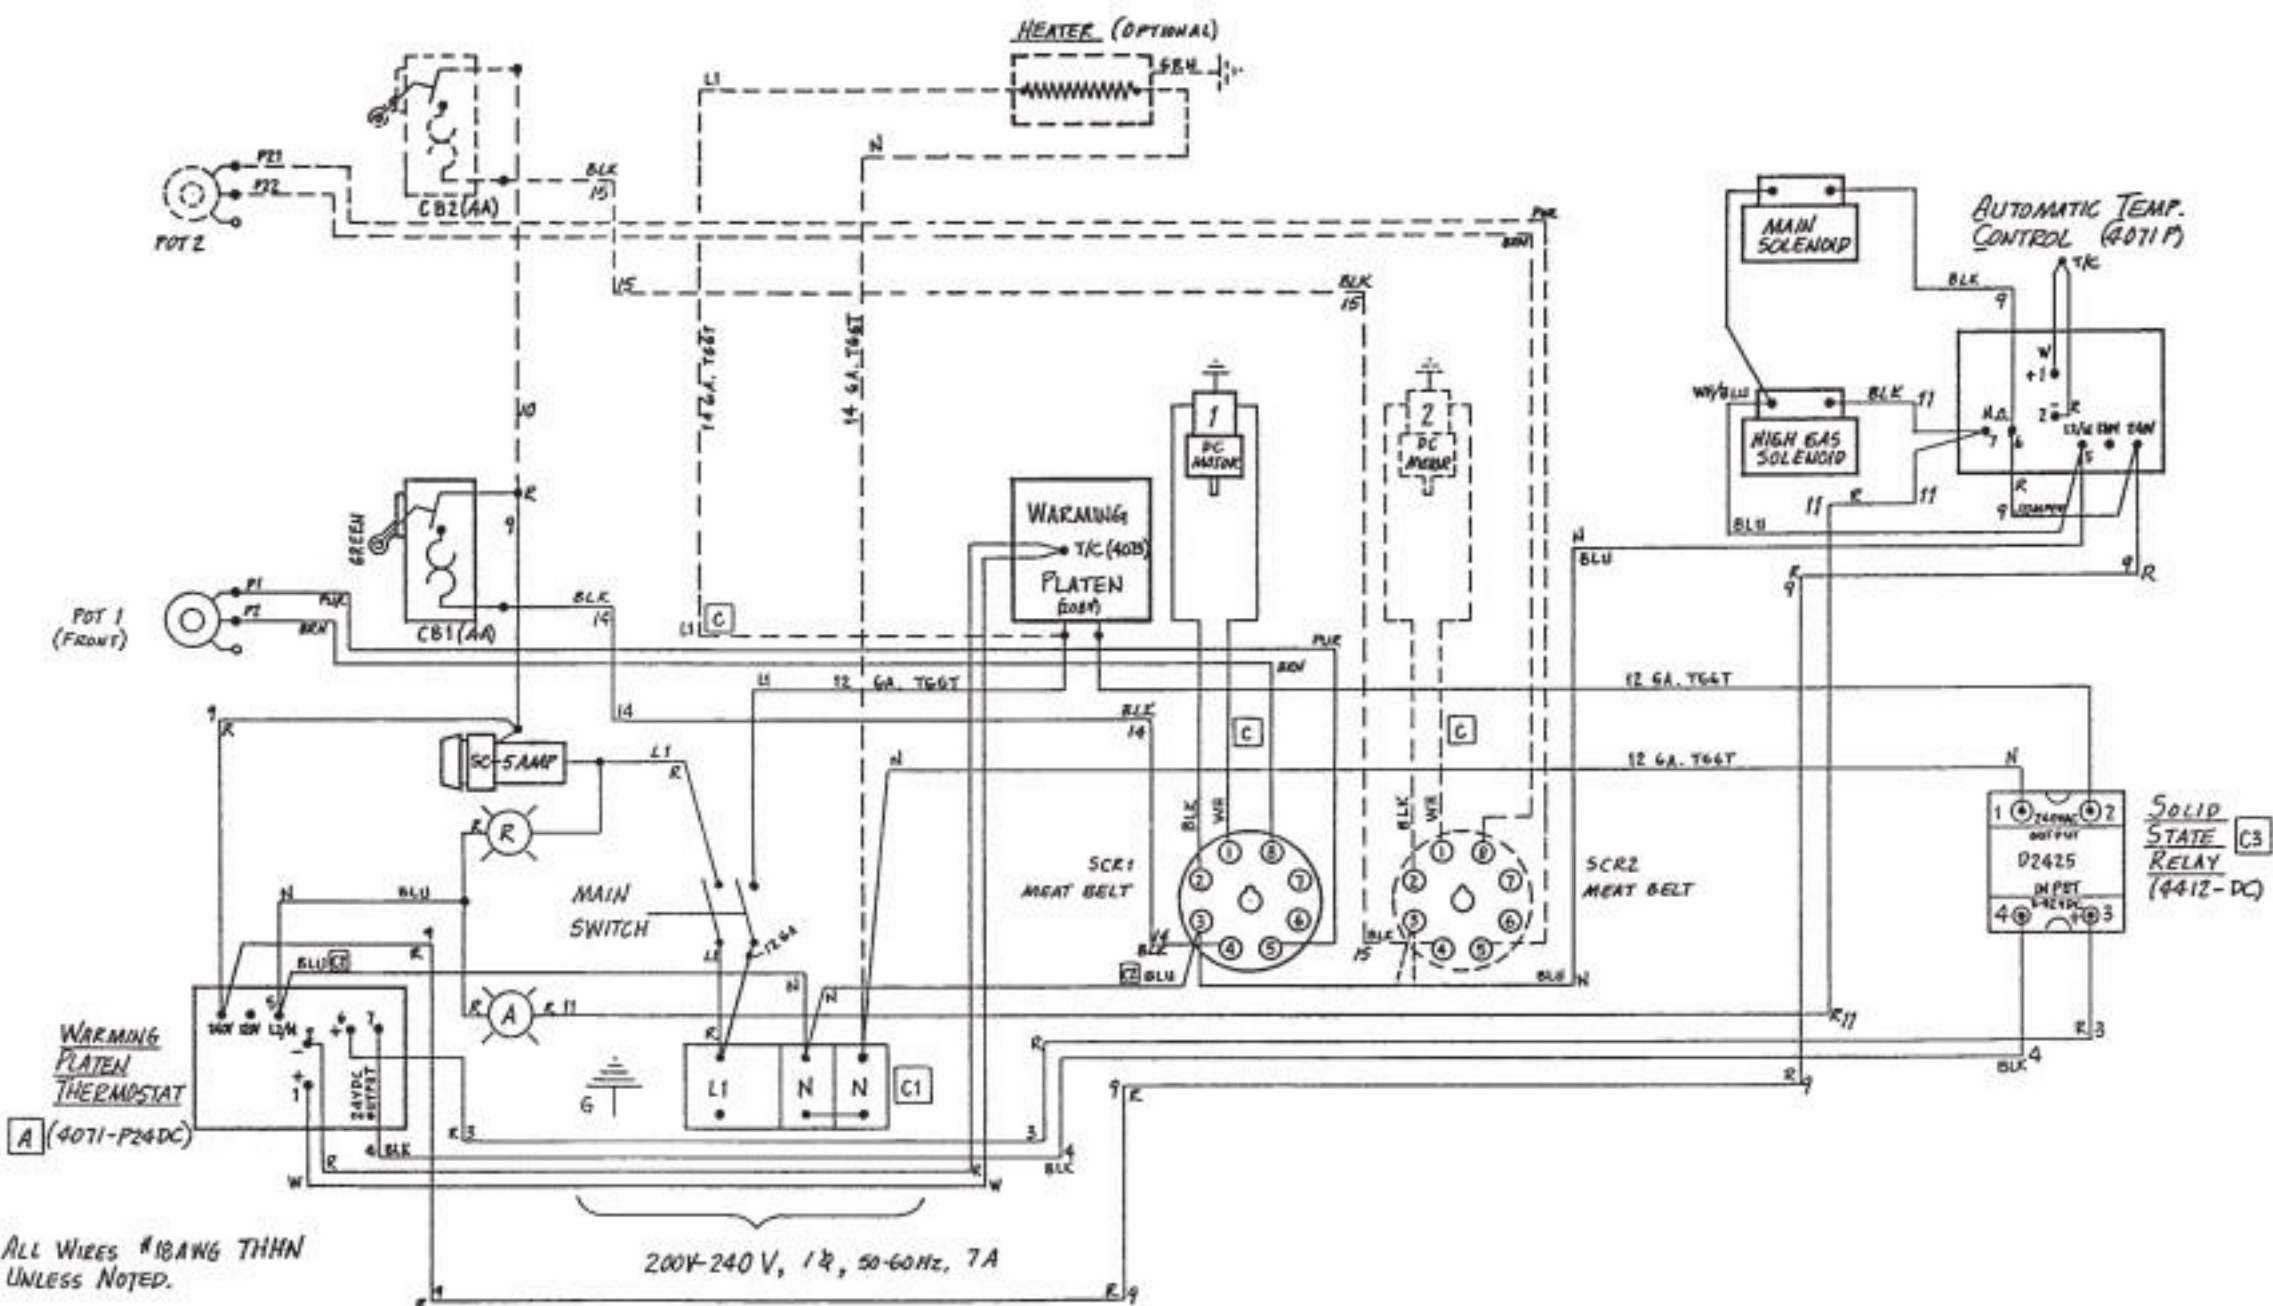

ALL WIRES #18AWG
THHN UNLESS NOTED

208-240/120V, 1ϕ, 50-60Hz, 9A

ALL WIRES #18AWG THHN UNLESS NOTED.

208-240/120V, 1ϕ, 50-60Hz, 7A

ALL WIRES #18AWG THHN UNLESS NOTED.

200V-240 V, 1 ϕ , 50-60Hz, 7A