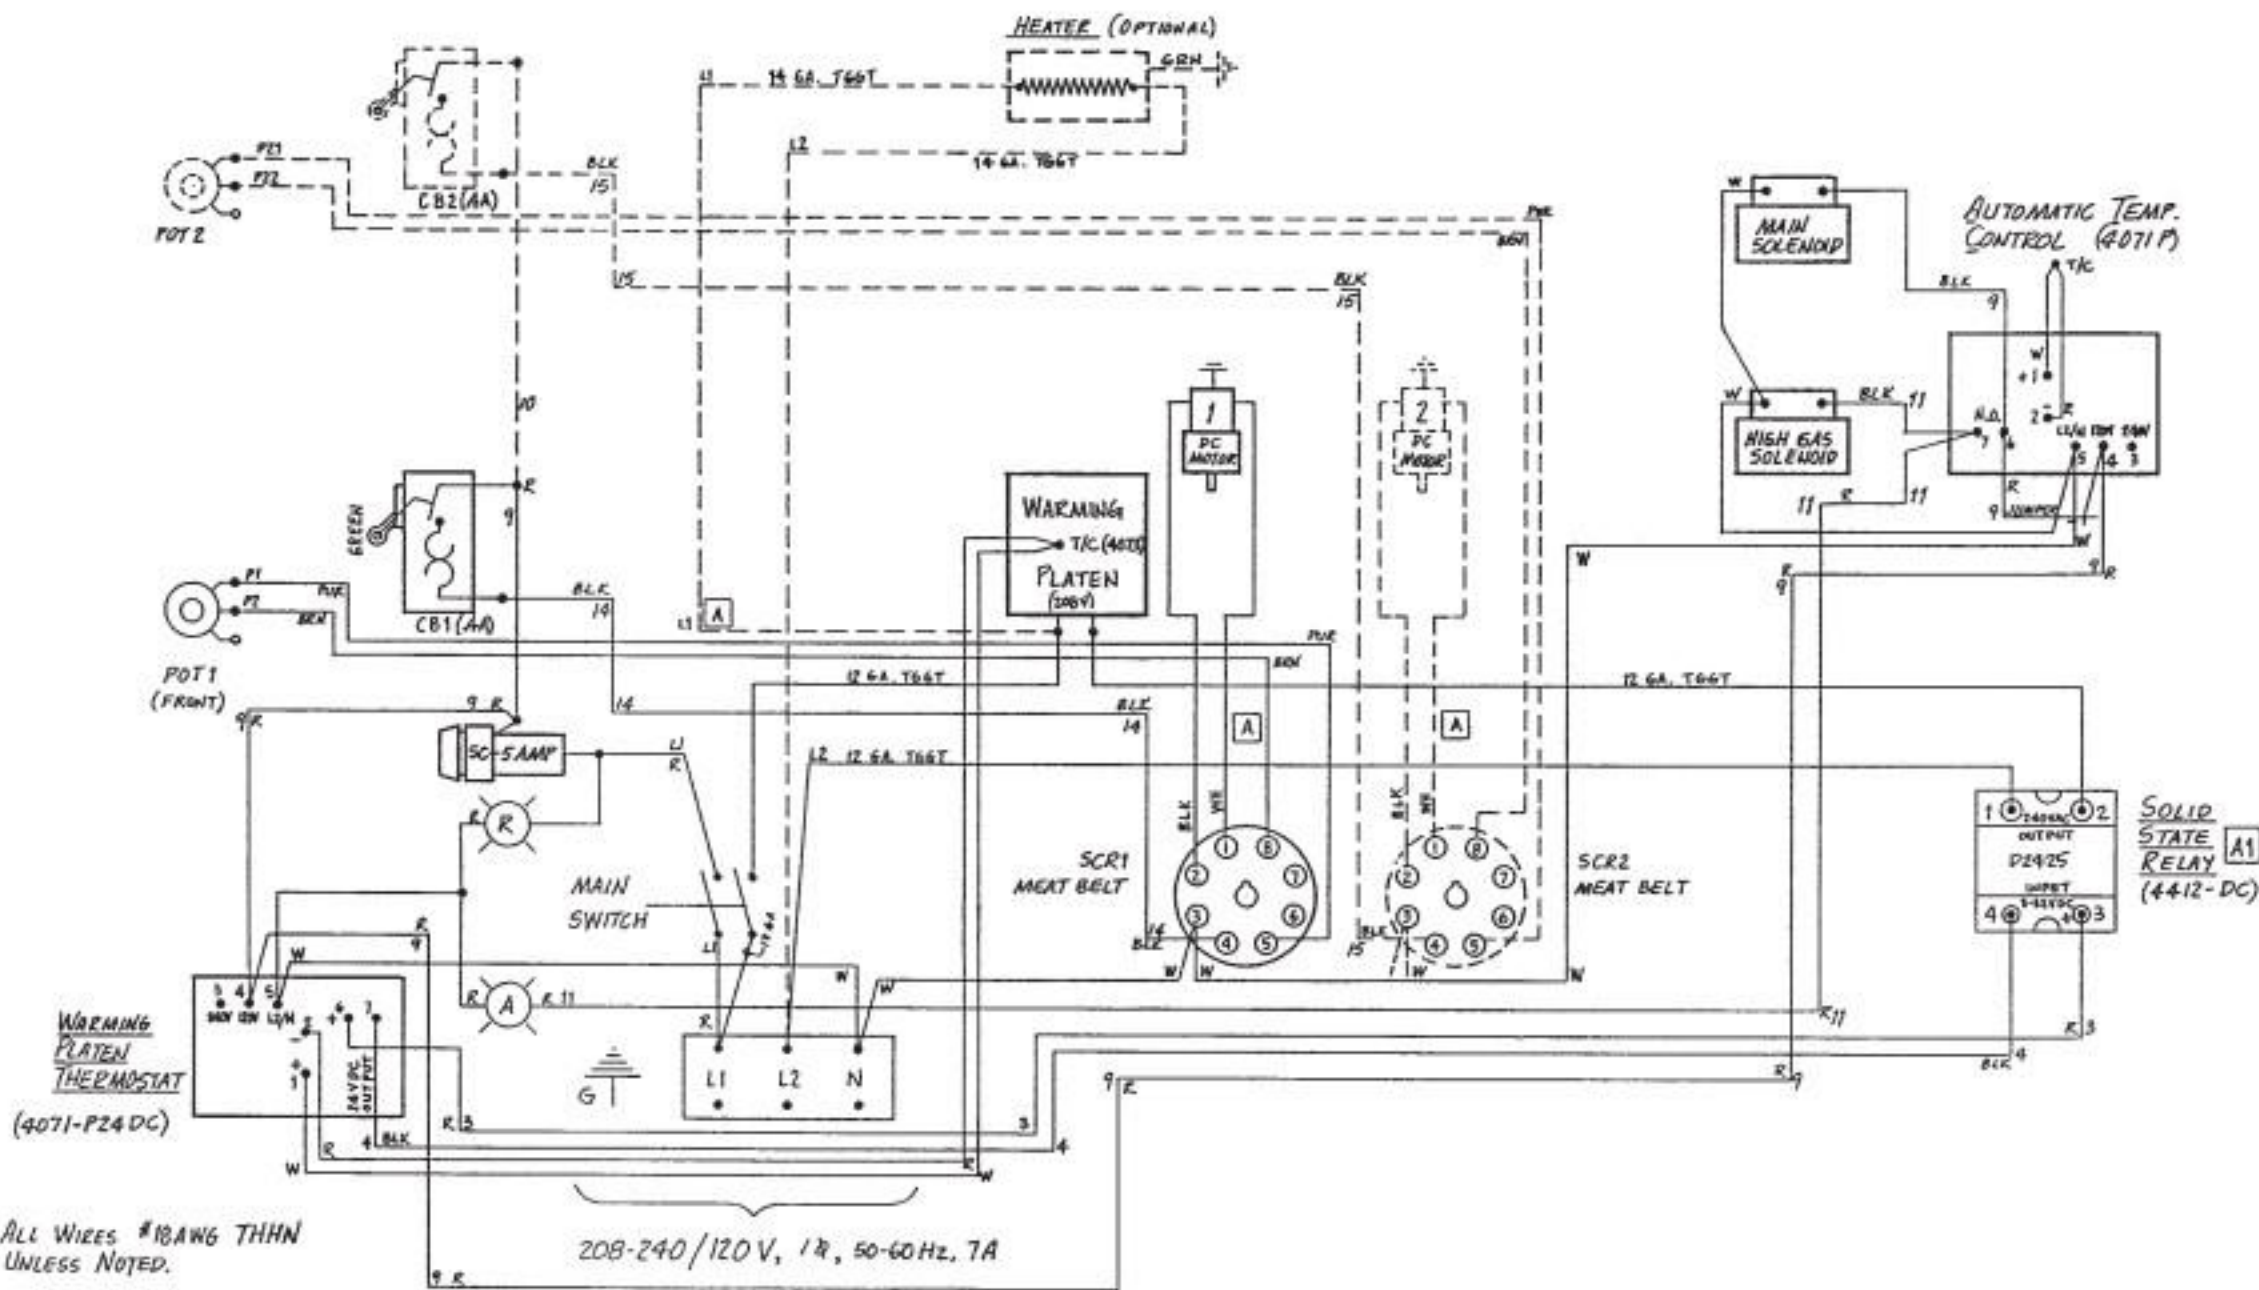

ALL WIRES #18AWG
THHN UNLESS NOTED

208-240/120V, 1ϕ, 50-60Hz, 9A

ALL WIRES #18AWG THHN UNLESS NOTED.

208-240/120V, 1ϕ, 50-60Hz, 7A

ALL WIRES #18AWG THHN UNLESS NOTED.

200V-240 V, 1 ϕ , 50-60Hz, 7A