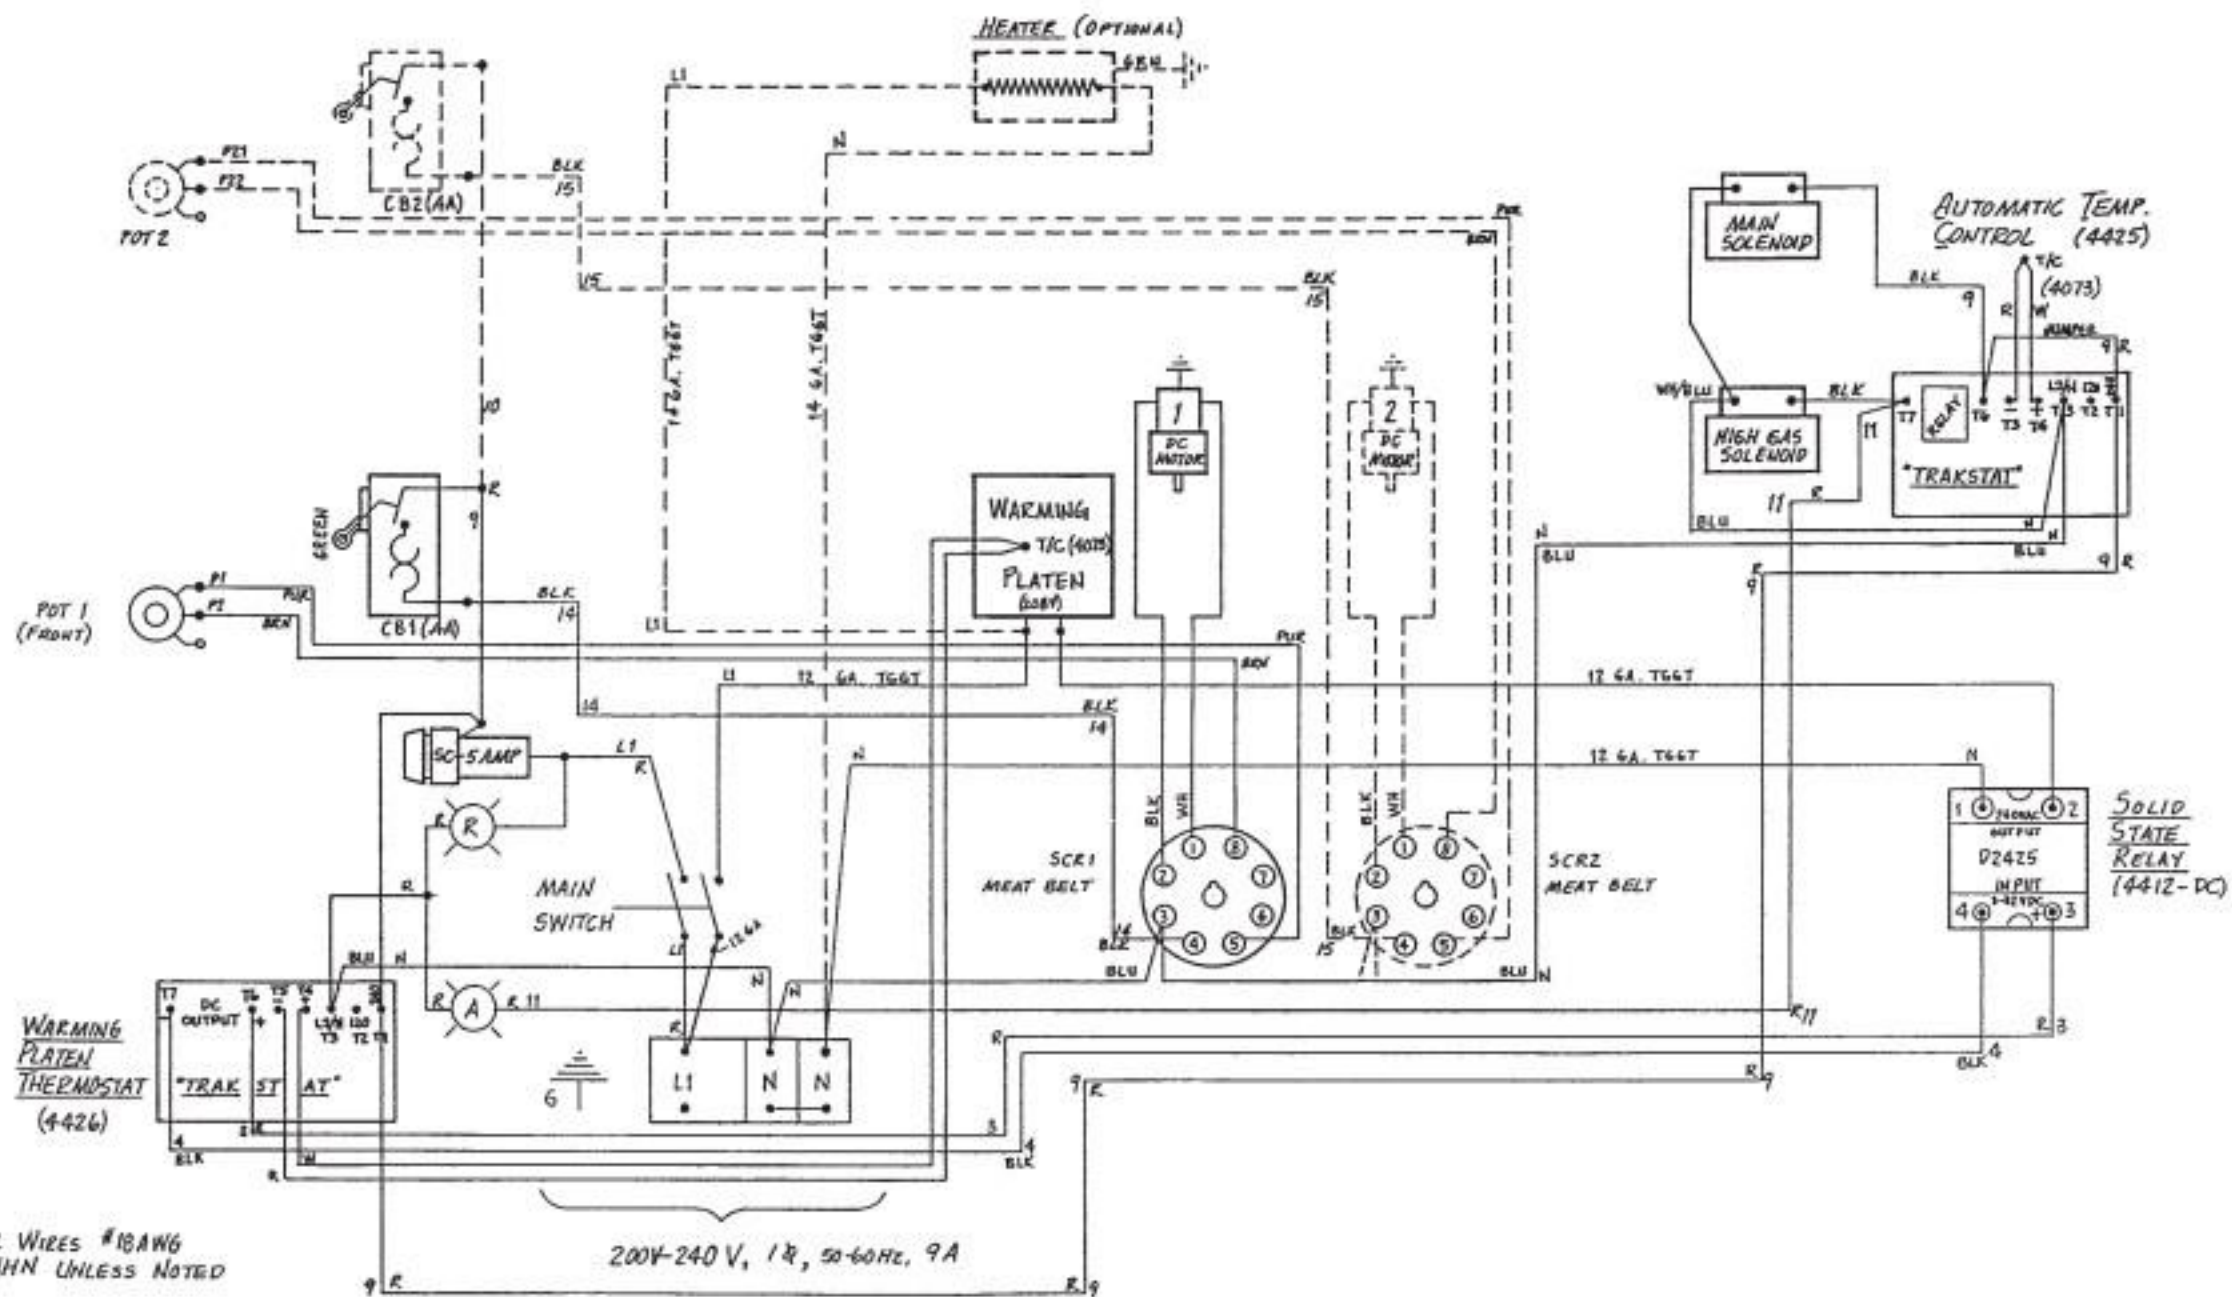

ALL WIRES #18AWG
THHN UNLESS NOTED

208-240/120V, 1ϕ, 50-60Hz, 9A

ALL WIRES #18AWG THHN UNLESS NOTED.

208-240/120V, 1ϕ, 50-60Hz, 7A

ALL WIRES #18AWG THHN UNLESS NOTED.

200V-240 V, 1 ϕ , 50-60Hz, 7A