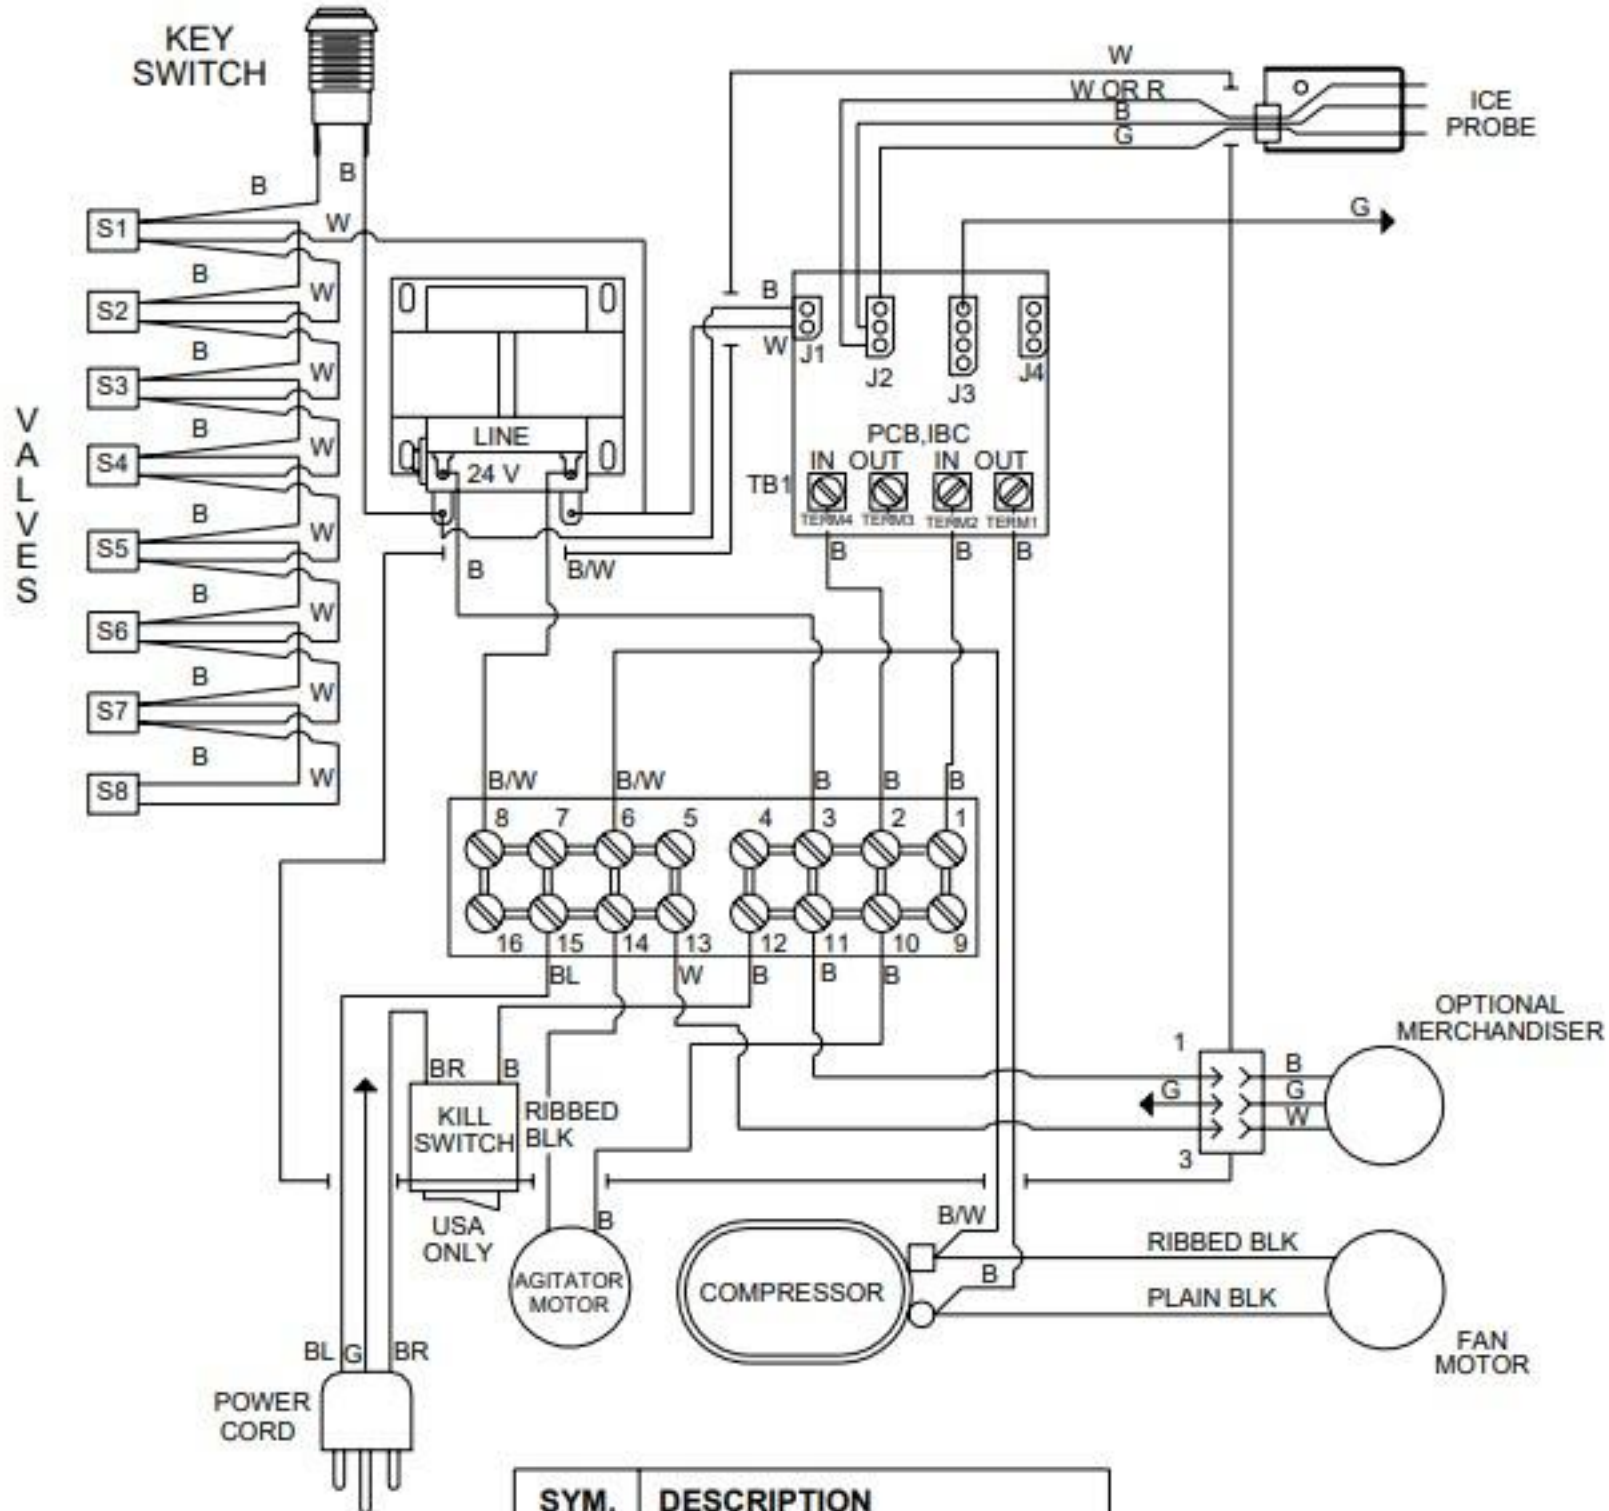

120 AC

GREEN

BLACK

WHITE

JCT.

OVERLOAD

FAN
MOTOR

COMPRESSOR

AGITATOR
MOTOR

24V LEADS

TRANSFORMER

LANCER
ICE
BANK
CONTROL

PROBE

RELAY

LABEL, WIRING
500 / 2500, CED
06-0031/01

SYM.	DESCRIPTION
↓	CHASSIS GROUND
—	CONTROL BOX
◻	CHAMFER PIN 1

LANCER LABEL,
WIRING DIAGRAM
06-1542