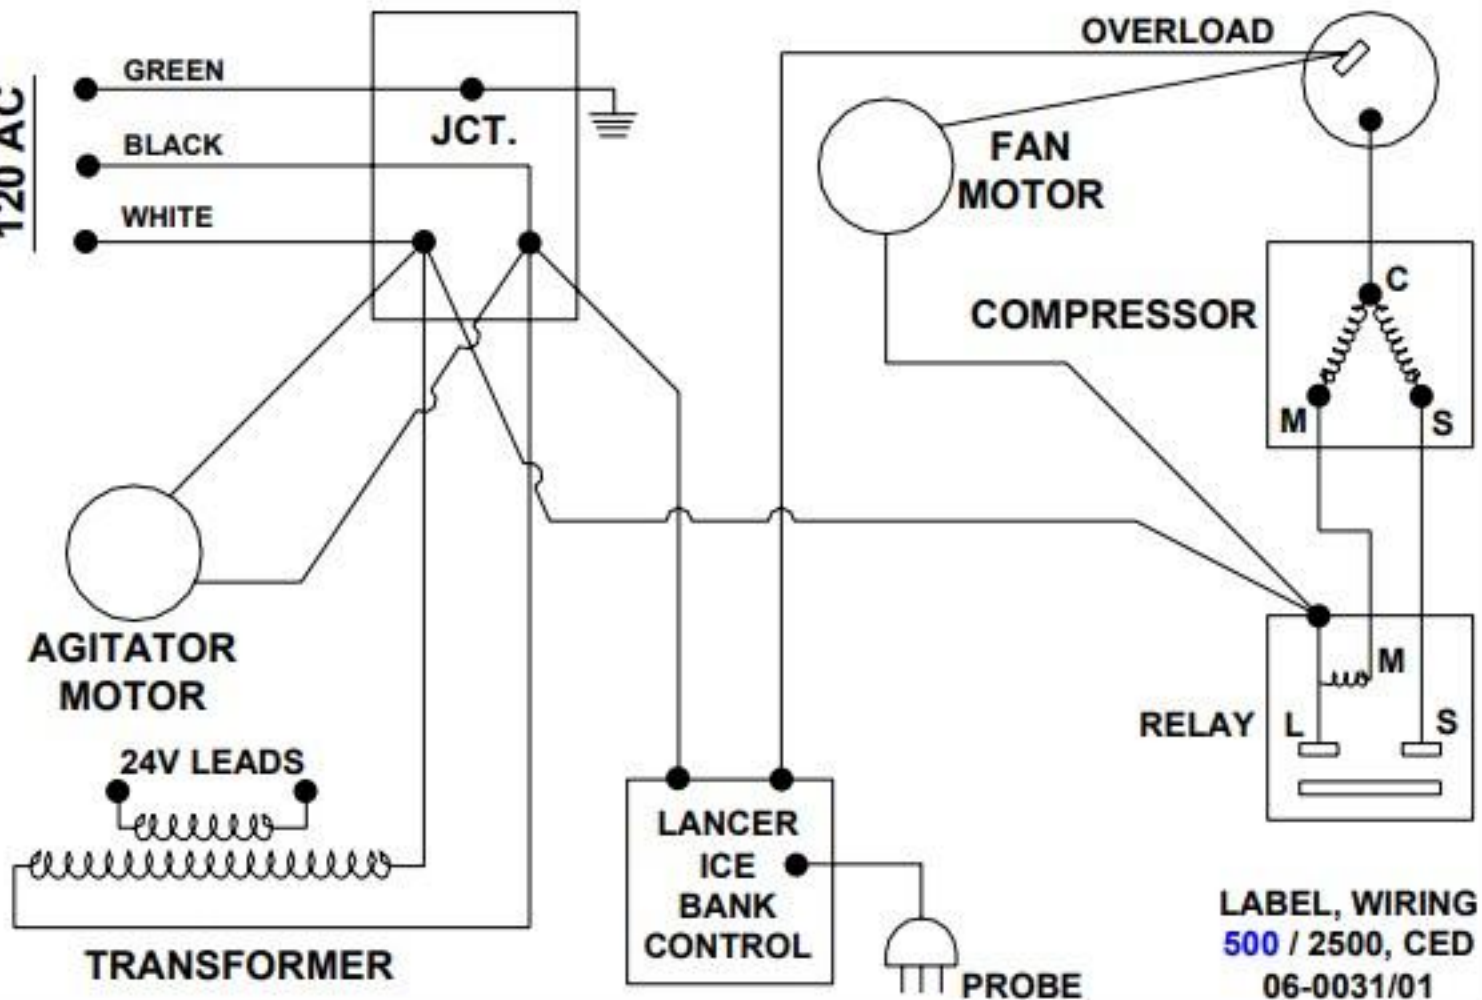

120 AC

GREEN

BLACK

WHITE

JCT.

OVERLOAD

FAN
MOTOR

COMPRESSOR

AGITATOR
MOTOR

24V LEADS

TRANSFORMER

LANCER
ICE
BANK
CONTROL

PROBE

RELAY

LABEL, WIRING
500 / 2500, CED
06-0031/01

SYM.	DESCRIPTION
↓	CHASSIS GROUND
—	CONTROL BOX
◻	CHAMFER PIN 1

LANCER LABEL,
WIRING DIAGRAM
06-1542