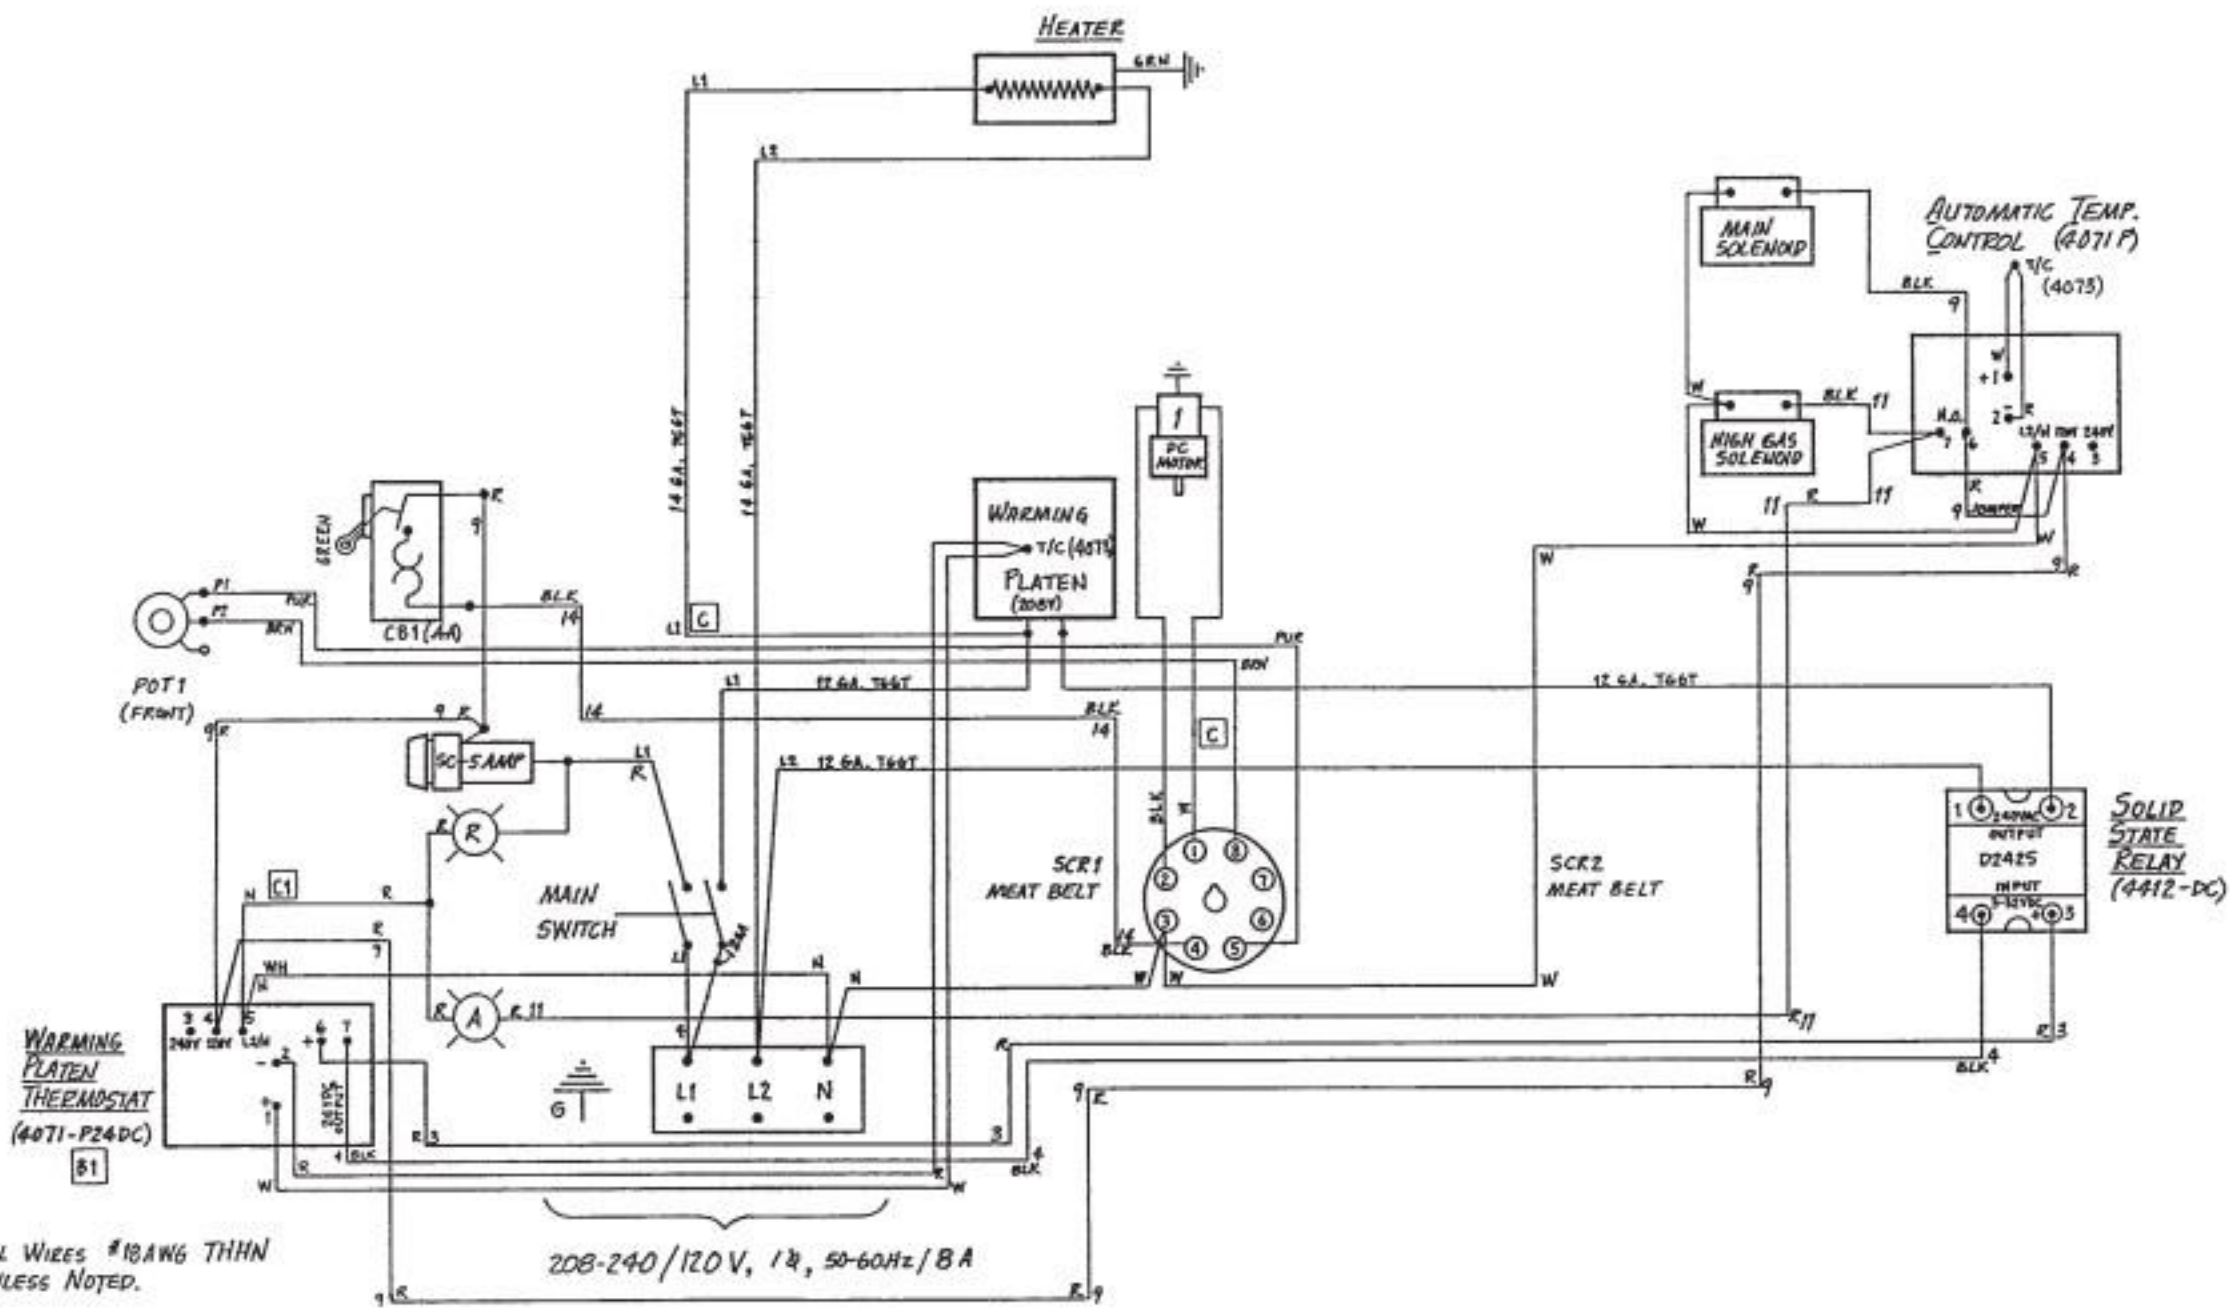

ALL WIRES #18AWG
THHN UNLESS NOTED

208-240/120V, 1 ϕ , 50-60Hz/11A

ALL WIRES #18AWG
THHN UNLESS NOTED

ALL WIRES #18AWG THHN UNLESS NOTED.

200V-240V, 1ϕ, 50-60Hz, BA