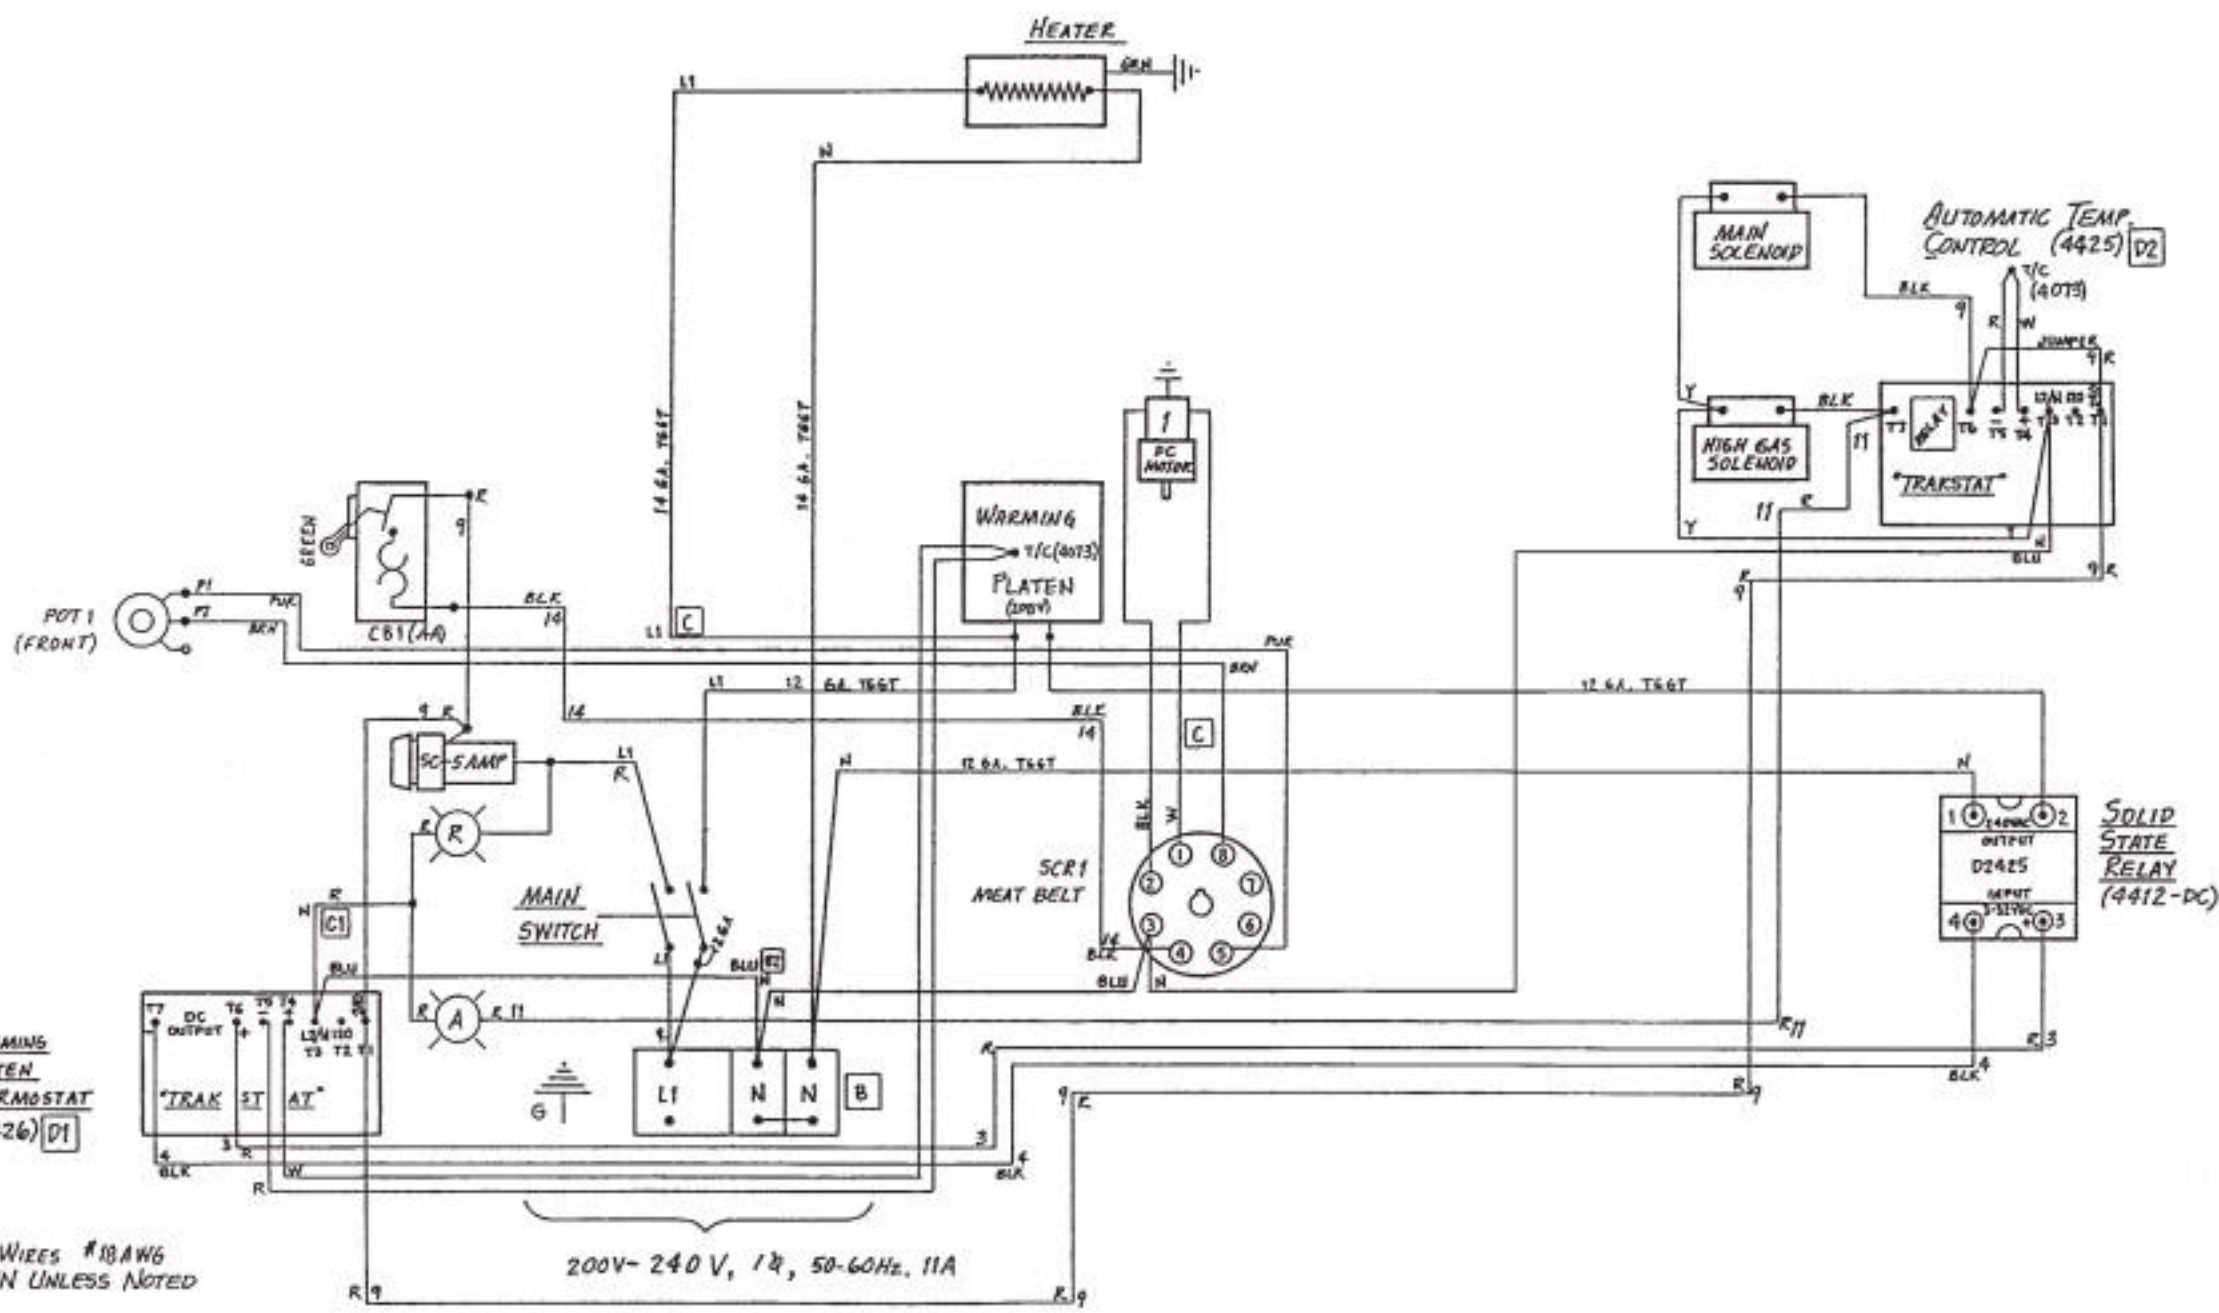

ALL WIRES #18AWG
THHN UNLESS NOTED

208-240/120V, 1 ϕ , 50-60Hz/11A

ALL WIRES #18AWG
THHN UNLESS NOTED

ALL WIRES #18AWG THHN UNLESS NOTED.

200V-240V, 1ϕ, 50-60Hz, BA