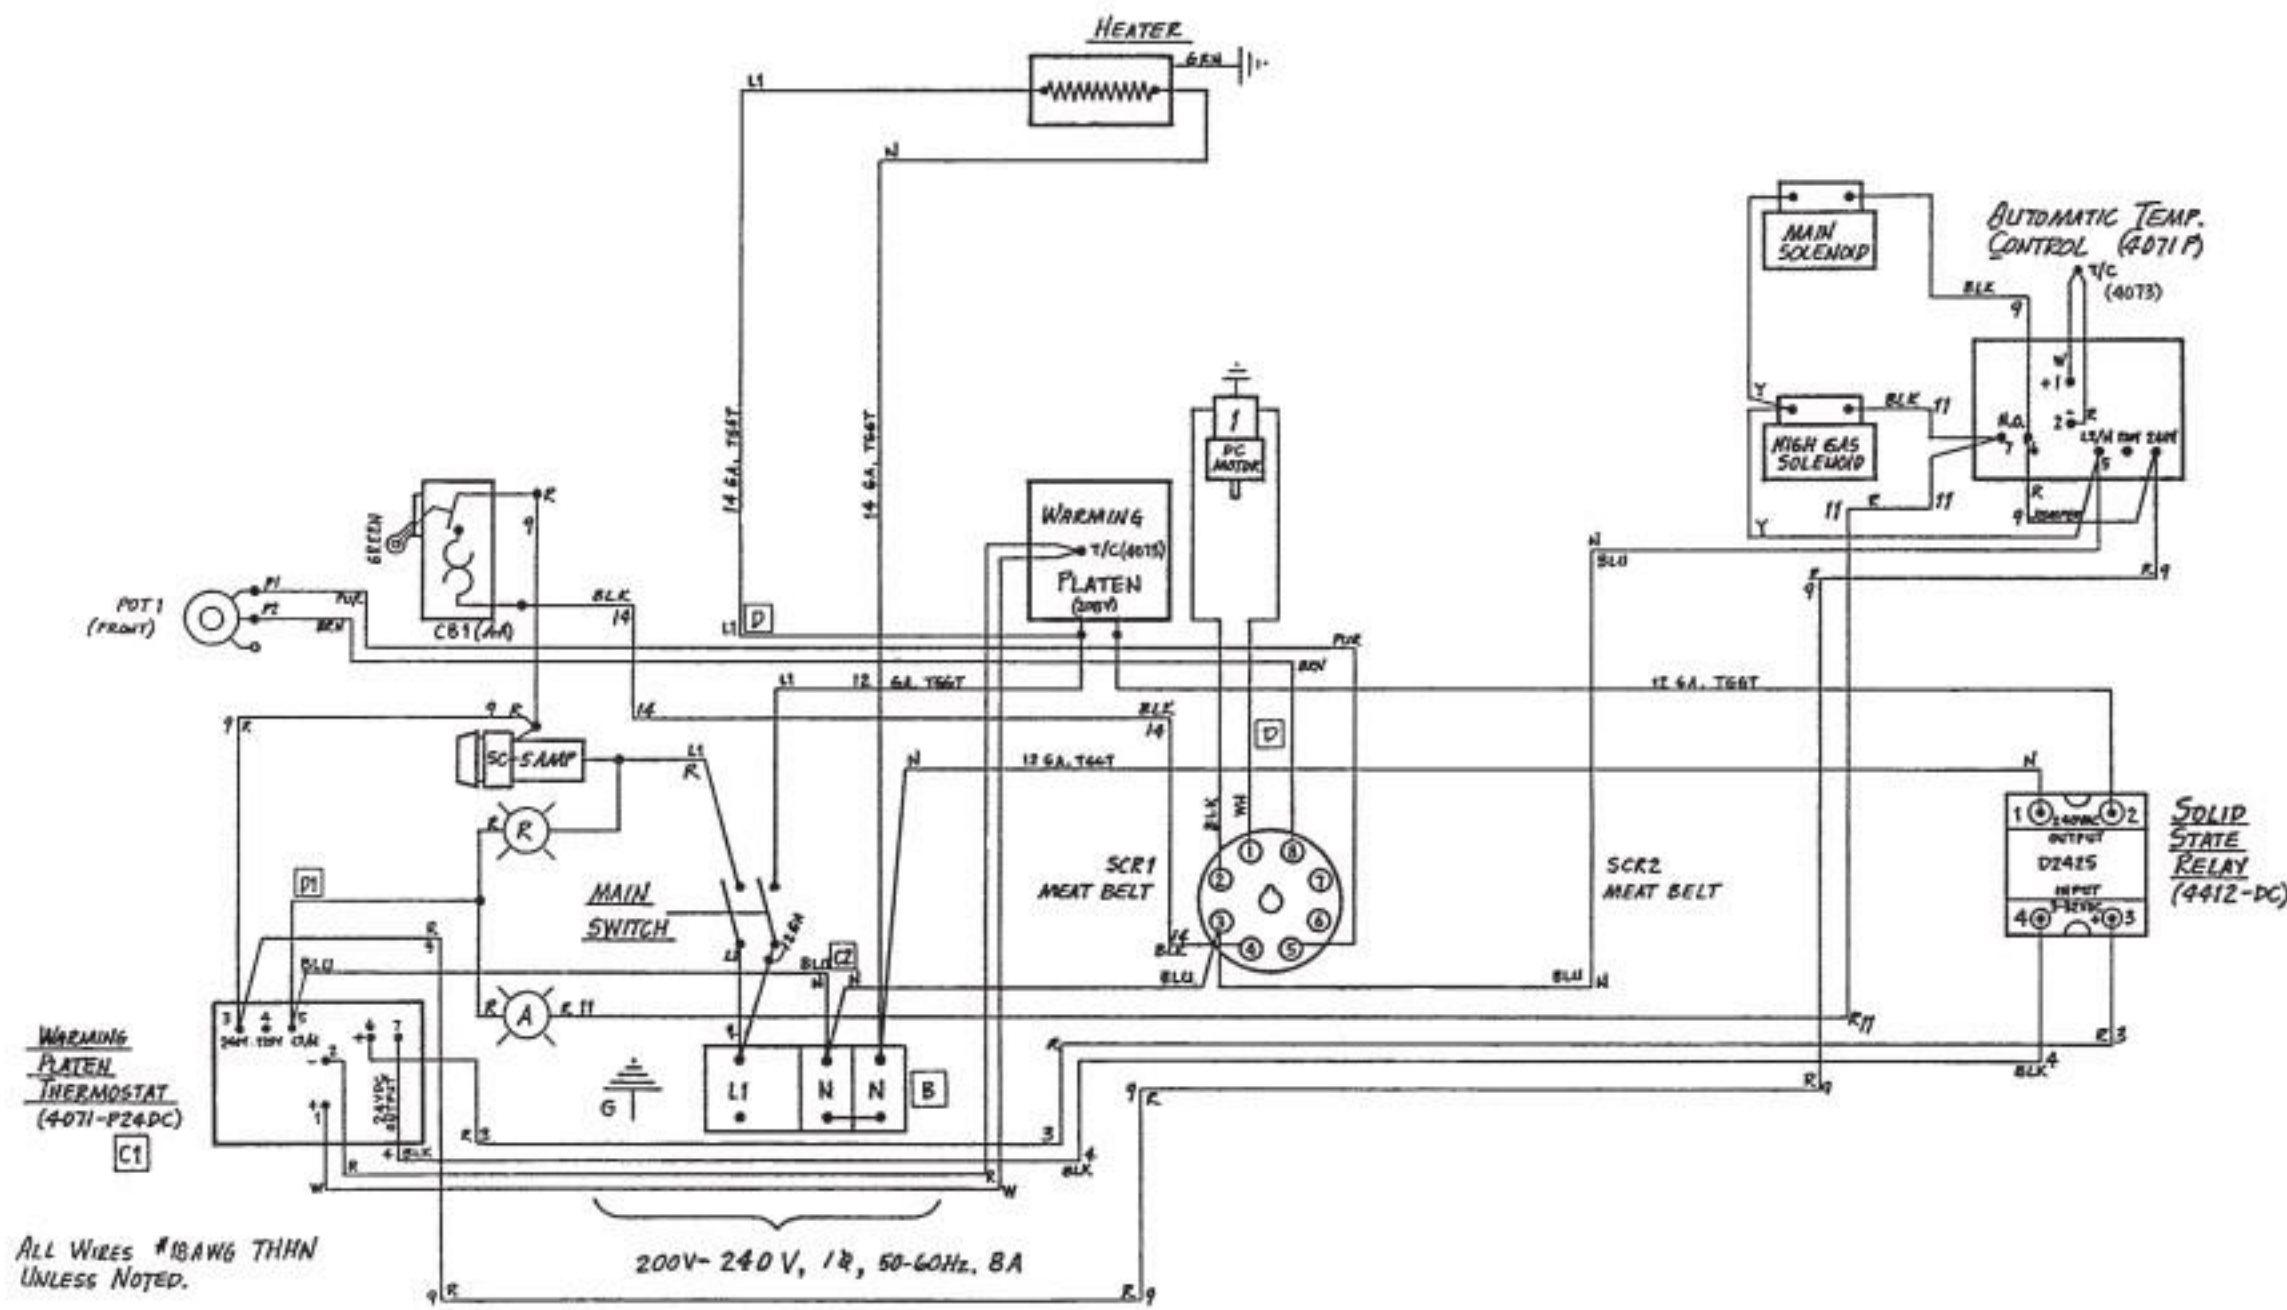

ALL WIRES #18AWG
THHN UNLESS NOTED

208-240/120V, 1 ϕ , 50-60Hz/11A

ALL WIRES #18AWG
THHN UNLESS NOTED

ALL WIRES #18AWG THHN UNLESS NOTED.

200V-240V, 1ϕ, 50-60Hz, BA