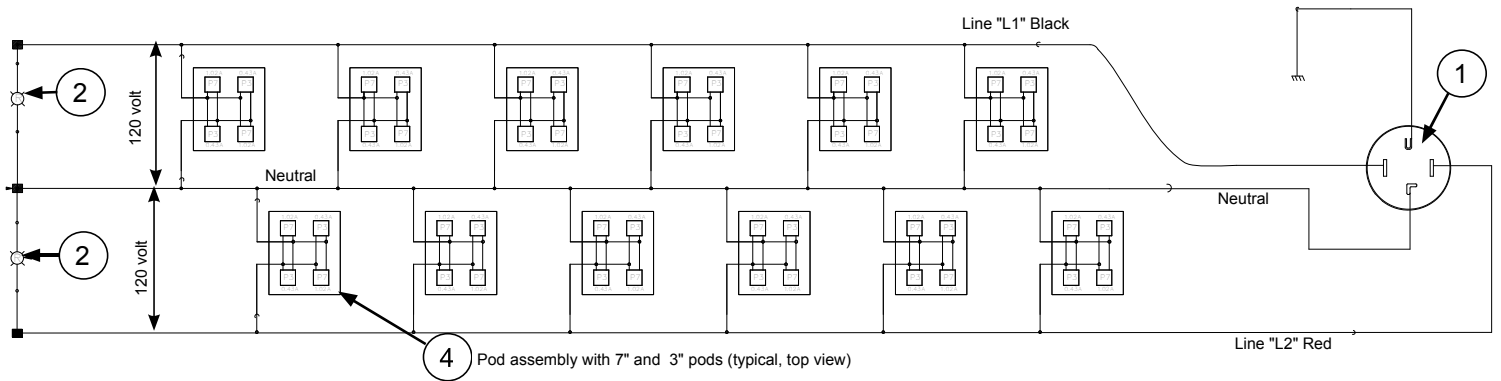

CV SERIES EXCEL™ CART

VI. WIRING DIAGRAM

20 SHELF CART shown

Item No	Part #	Qty	Description
1	39243	1	30A, 4 wire, male plug hubbell
2	93206	2	amber neon indicator light (125 co, 1/2W) solico model# 3150-1-00-57620
	35203 male	24	male/female disconnect terminals (T&B "sta-kons") wire range 14-18 AWG
	39921 female	24	
4	94362	10	Pod assembly
		1	#10 terminal ring equipment ground terminated to base wire range: 12-10 AWG
		6.32 ft 20 shelf 7 ft 24 shelf	#12 AWG, stranded copper. 600 volt, type TEW wire color code black
		6.32 ft 20 shelf 7 ft 24 shelf	#12 AWG, stranded copper. 600 volt, type TEW wire color code red
		6.32 ft 20 shelf 7 ft 24 shelf	#12 AWG, stranded copper. 600 volt, type TEW wire color code white

Item No	Part #	Qty	Description
		3 ft 20 shelf 4 ft 24 shelf	#12 AWG, stranded copper. 600 volt, type TEW wire color code green / yellow
		3 ft 20 shelf 4 ft 24 shelf	#18 AWG, stranded copper 600 volt, type TEW wire color code black
		3 ft 20 shelf 3.5 ft 24 shelf	#18 AWG, stranded copper 600 volt, type TEW wire color code white
		3.75 in	#18 AWG, stranded copper 600 volt, type TEW wire color code green / yellow