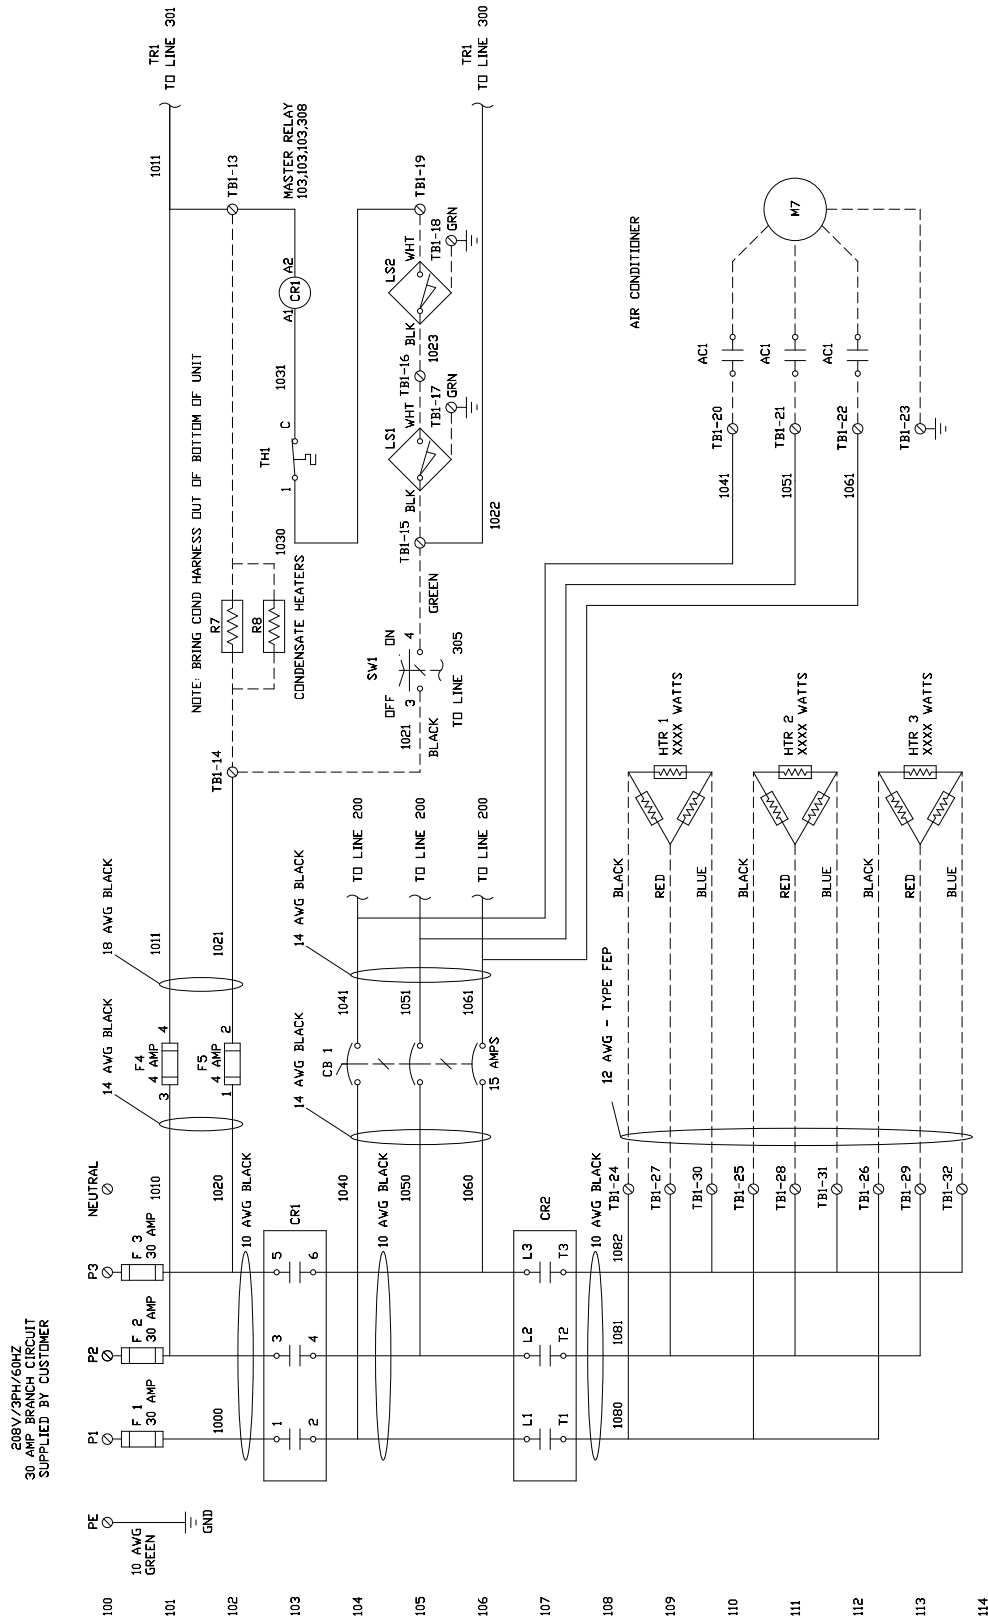

24 Meal (CR3D0XXX1)

24 Meal (CR3D0XXX1)

24 Meal (CR3D0XXX1)

CABLE	LENGTH
SW1	7'
PS	7'
AC PWR	7'
HV1	7'
HV2	7'
COND	7'
16 PIN CONNECTOR	7'
HTR1	7'
HTR2	7'
HTR3	7'
SV1	7'
SV2	7'
PARALOOD (PL)	7'

30 Meal (CR3D1XXX1)

30 Meal (CR3D1XXX1)

30 Meal (CR3D1XXX1)

30 Meal (CR3D1XXX1)

CABLE	LENGTH
SW1	7'
PS	7'
AC PWR	7'
HV1	7'
HV2	7'
COND	7'
16 PIN CONNECTOR	7'
HTR1	7'
HTR2	7'
HTR3	7'
SV1	7'
SV2	7'
PARALDDP (PL)	7'