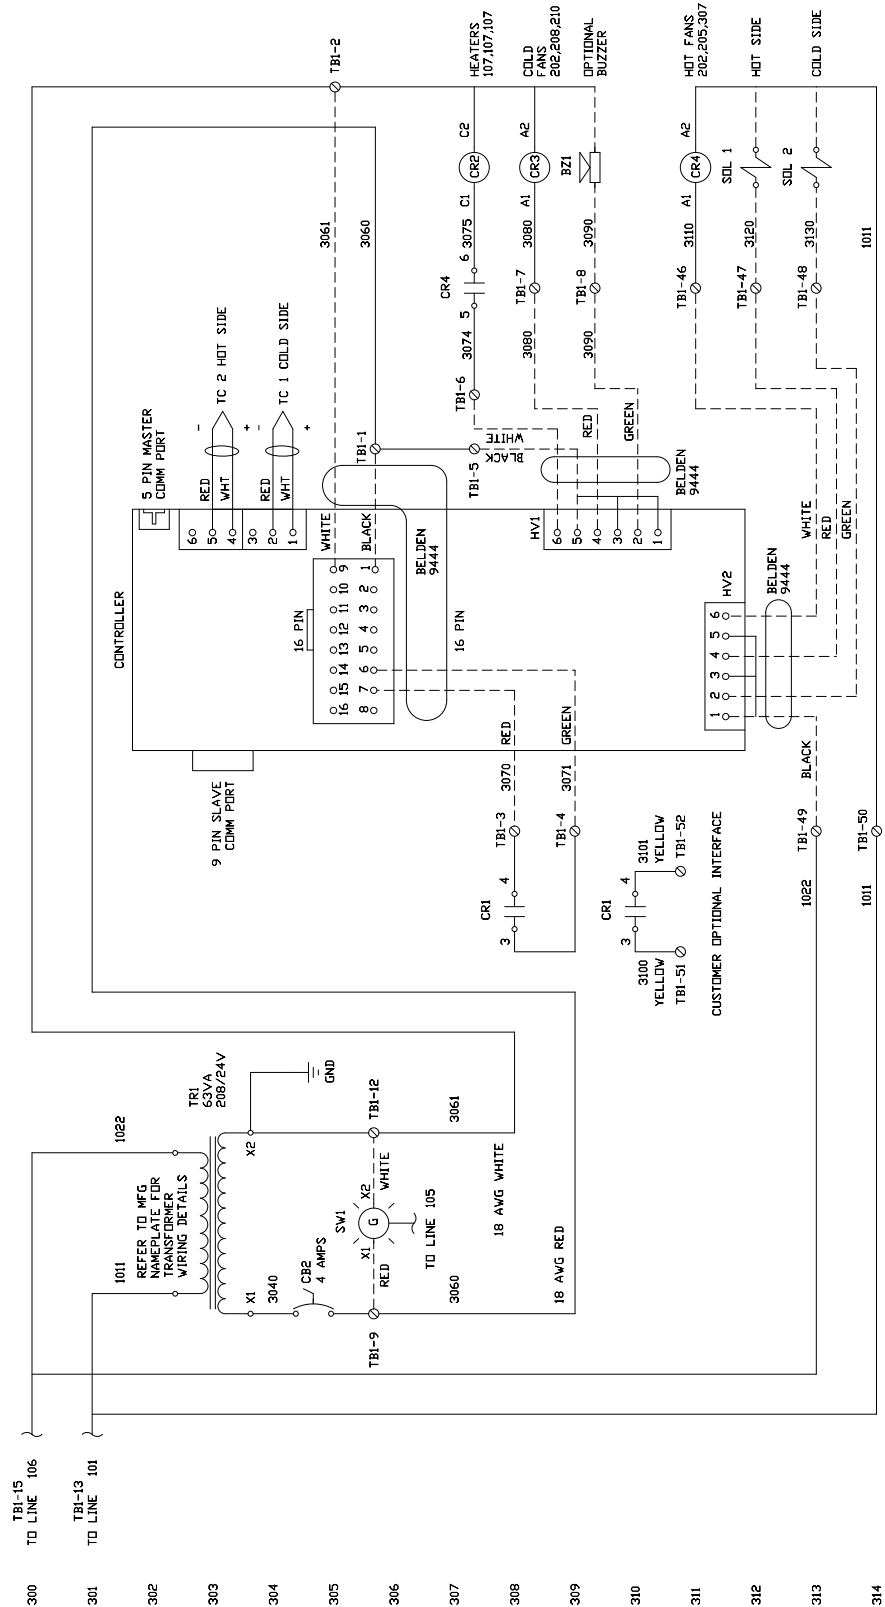

24 Meal (CR3D0XXX1)

24 Meal (CR3D0XXX1)

24 Meal (CR3D0XXX1)

CABLE	LENGTH
SW1	7'
PS	7'
AC PWR	7'
HV1	7'
HV2	7'
COND	7'
16 PIN CONNECTOR	7'
HTR1	7'
HTR2	7'
HTR3	7'
SV1	7'
SV2	7'
PARALOOD (PL)	7'

30 Meal (CR3D1XXX1)

30 Meal (CR3D1XXX1)

30 Meal (CR3D1XXX1)

30 Meal (CR3D1XXX1)

CABLE	LENGTH
SW1	7'
PS	7'
AC PWR	7'
HV1	7'
HV2	7'
COND	7'
16 PIN CONNECTOR	7'
HTR1	7'
HTR2	7'
HTR3	7'
SV1	7'
SV2	7'
PARALDDP (PL)	7'