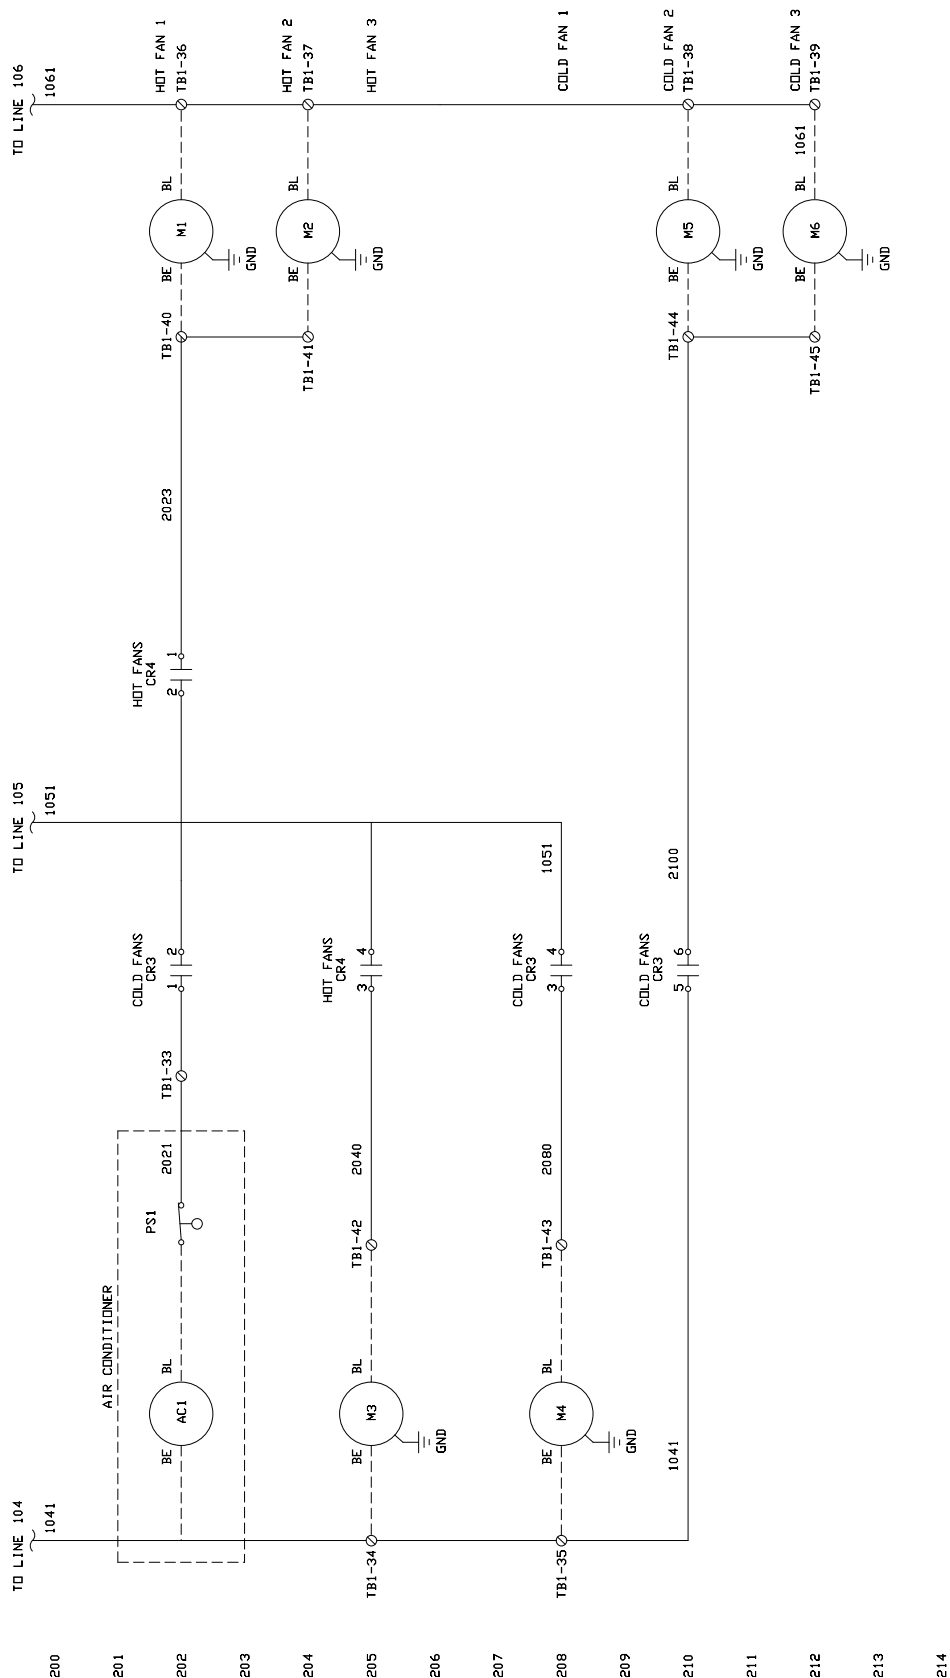

24 Meal (CR3D0XXX1)

24 Meal (CR3D0XXX1)

24 Meal (CR3D0XXX1)

CABLE	LENGTH
SW1	7'
PS	7'
AC PWR	7'
HV1	7'
HV2	7'
COND	7'
16 PIN CONNECTOR	7'
HTR1	7'
HTR2	7'
HTR3	7'
SV1	7'
SV2	7'
PARALOOD (PL)	7'

30 Meal (CR3D1XXX1)

30 Meal (CR3D1XXX1)

30 Meal (CR3D1XXX1)

30 Meal (CR3D1XXX1)

CABLE	LENGTH
SW1	7'
PS	7'
AC PWR	7'
HV1	7'
HV2	7'
COND	7'
16 PIN CONNECTOR	7'
HTR1	7'
HTR2	7'
HTR3	7'
SV1	7'
SV2	7'
PARALDDP (PL)	7'