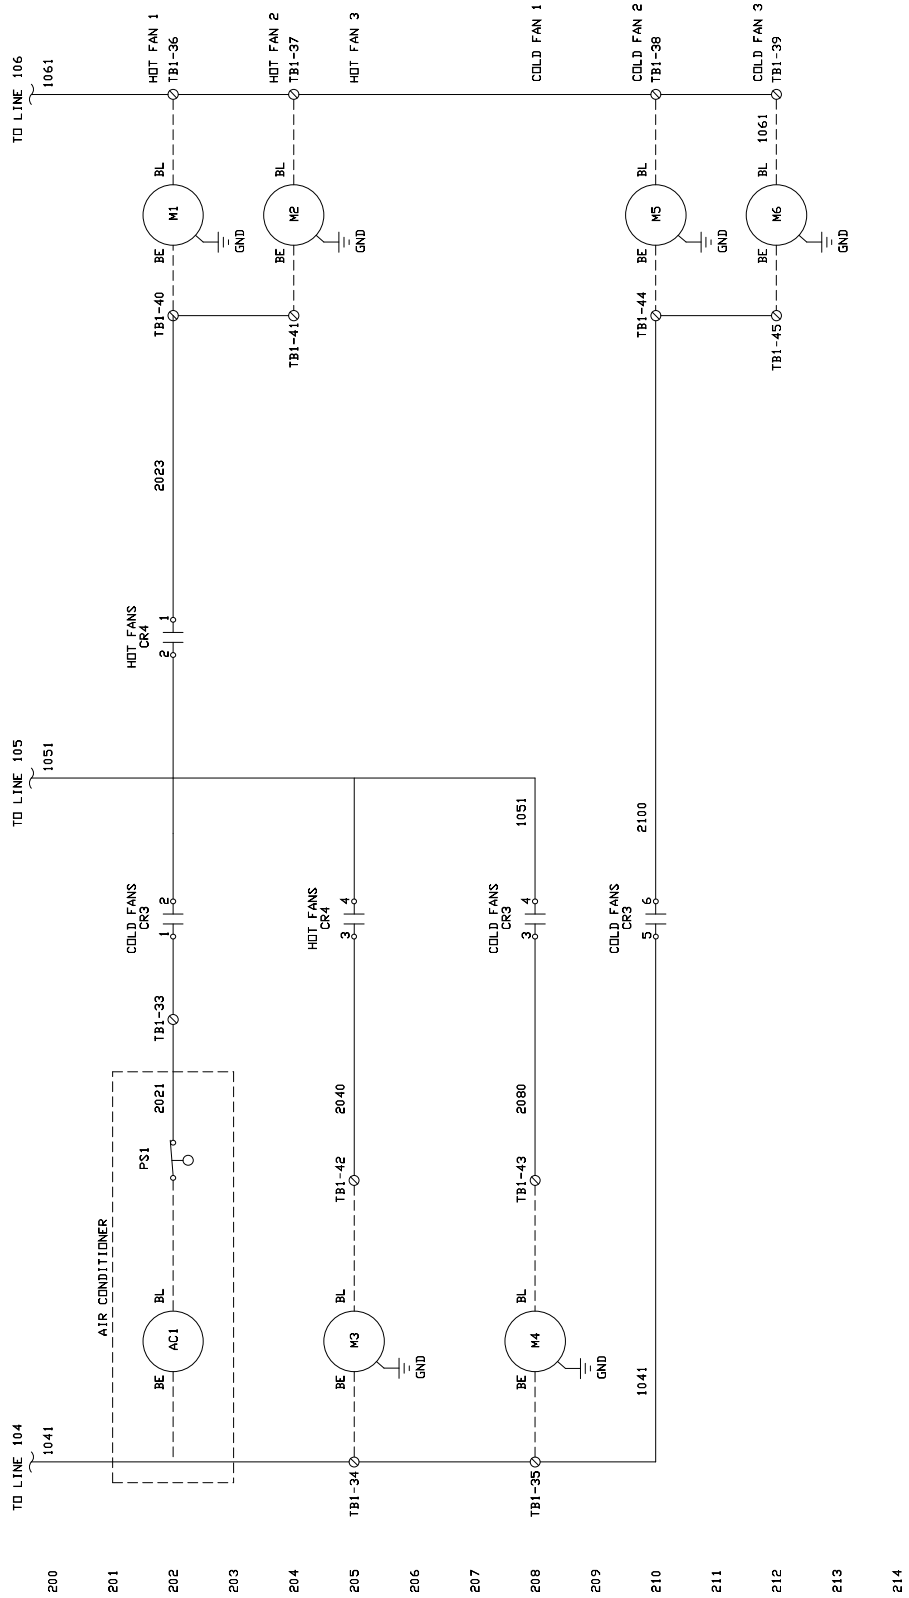

24 Meal (CR3D0XXX1)

24 Meal (CR3D0XXX1)

24 Meal (CR3D0XXX1)

CABLE	LENGTH
SW1	7'
PS	7'
AC PWR	7'
HV1	7'
HV2	7'
COND	7'
16 PIN CONNECTOR	7'
HTR1	7'
HTR2	7'
HTR3	7'
SV1	7'
SV2	7'
PARALOOD (PL)	7'

30 Meal (CR3D1XXX1)

30 Meal (CR3D1XXX1)

30 Meal (CR3D1XXX1)

30 Meal (CR3D1XXX1)

CABLE	LENGTH
SW1	7'
PS	7'
AC PWR	7'
HV1	7'
HV2	7'
COND	7'
16 PIN CONNECTOR	7'
HTR1	7'
HTR2	7'
HTR3	7'
SV1	7'
SV2	7'
PARALDDP (PL)	7'