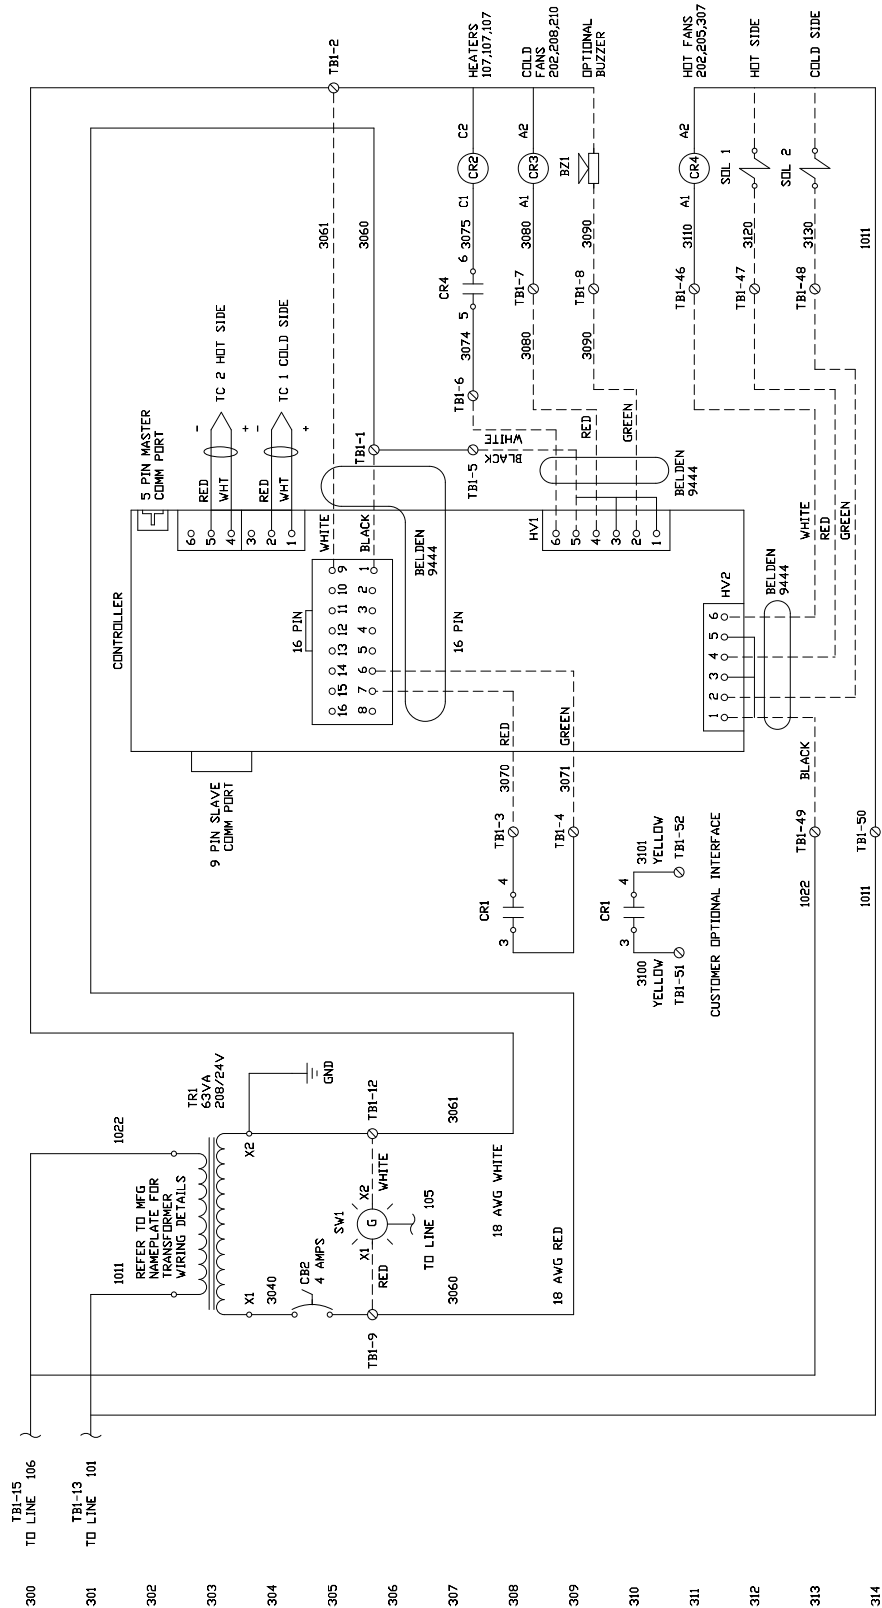

24 Meal (CR3D0XXX1)

24 Meal (CR3D0XXX1)

24 Meal (CR3D0XXX1)

CABLE	LENGTH
SW1	7'
PS	7'
AC PWR	7'
HV1	7'
HV2	7'
COND	7'
16 PIN CONNECTOR	7'
HTR1	7'
HTR2	7'
HTR3	7'
SV1	7'
SV2	7'
PARALOOD (PL)	7'

30 Meal (CR3D1XXX1)

30 Meal (CR3D1XXX1)

30 Meal (CR3D1XXX1)

30 Meal (CR3D1XXX1)

CABLE	LENGTH
SW1	7'
PS	7'
AC PWR	7'
HV1	7'
HV2	7'
COND	7'
16 PIN CONNECTOR	7'
HTR1	7'
HTR2	7'
HTR3	7'
SV1	7'
SV2	7'
PARALDDP (PL)	7'