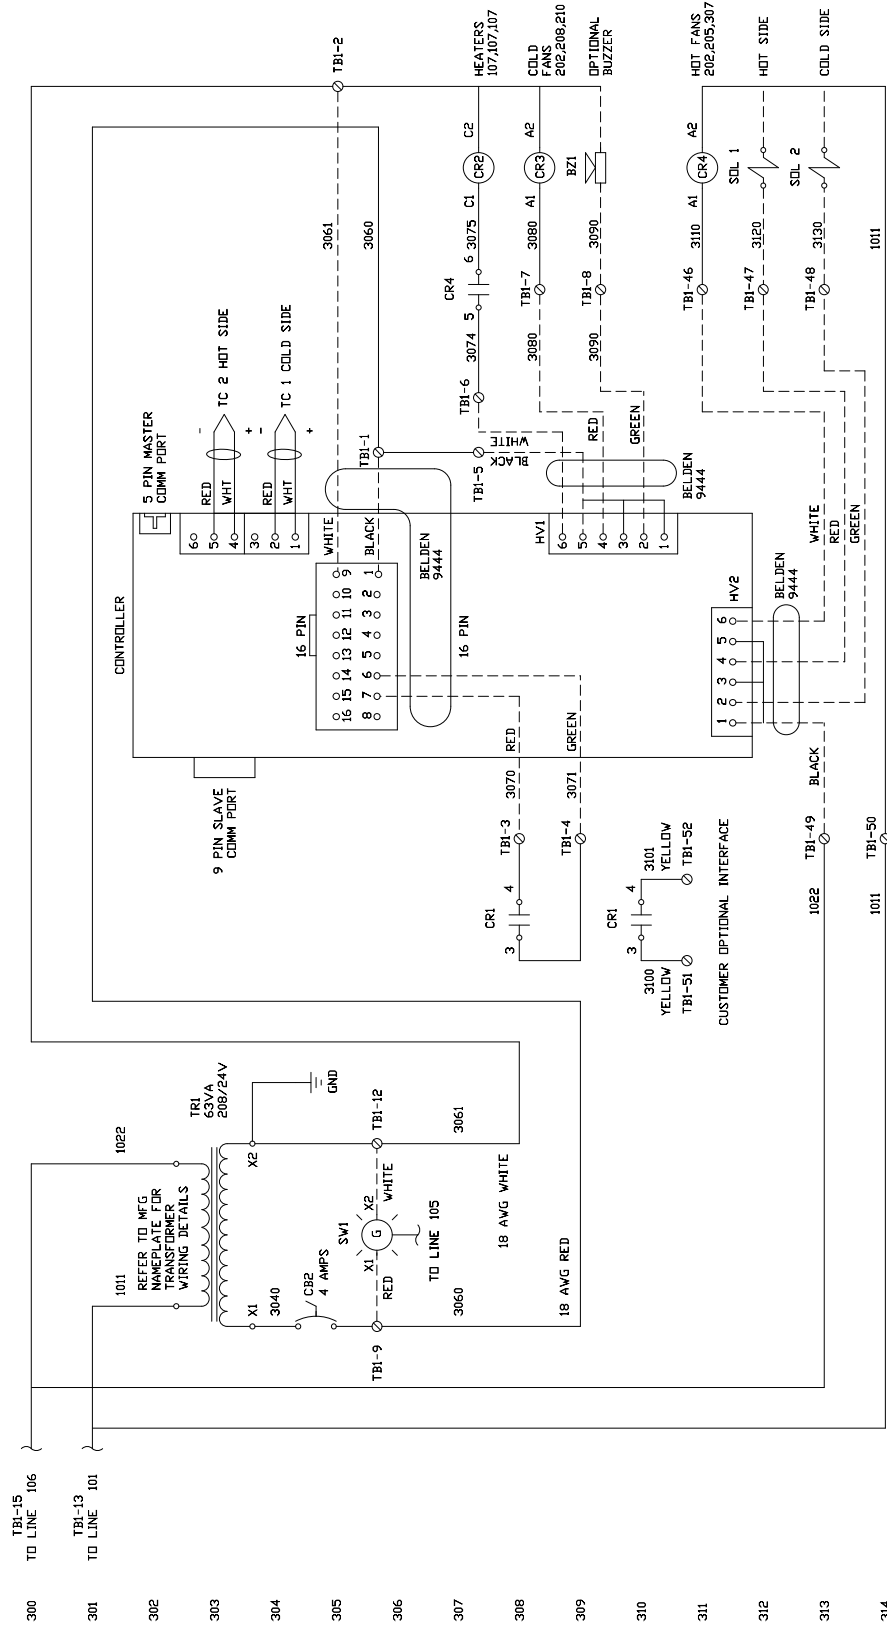

24 Meal (CRPD0XXX)

24 Meal (CRPD0XXX)

CABLE	LENGTH
SV1	7'
PS	7'
AC PWR	7'
HV1	7'
HV2	7'
COND	7'
16 PIN CONNECTOR	7'
HTR1	7'
HTR2	7'
HTR3	7'
SV1	7'
SV2	7'
PARALDDP (PL)	7'

30 Meal (CRPD1XXX)

30 Meal (CRPD1XXX)

30 Meal (CRPD1XXX)

CABLE	LENGTH
SV1	7'
PS	7'
AC PWR	7'
HV1	7'
HV2	7'
COND	7'
16 PIN CONNECTOR	7'
HTR1	7'
HTR2	7'
HTR3	7'
SV1	7'
SV2	7'
PARALOOP (PL)	7'