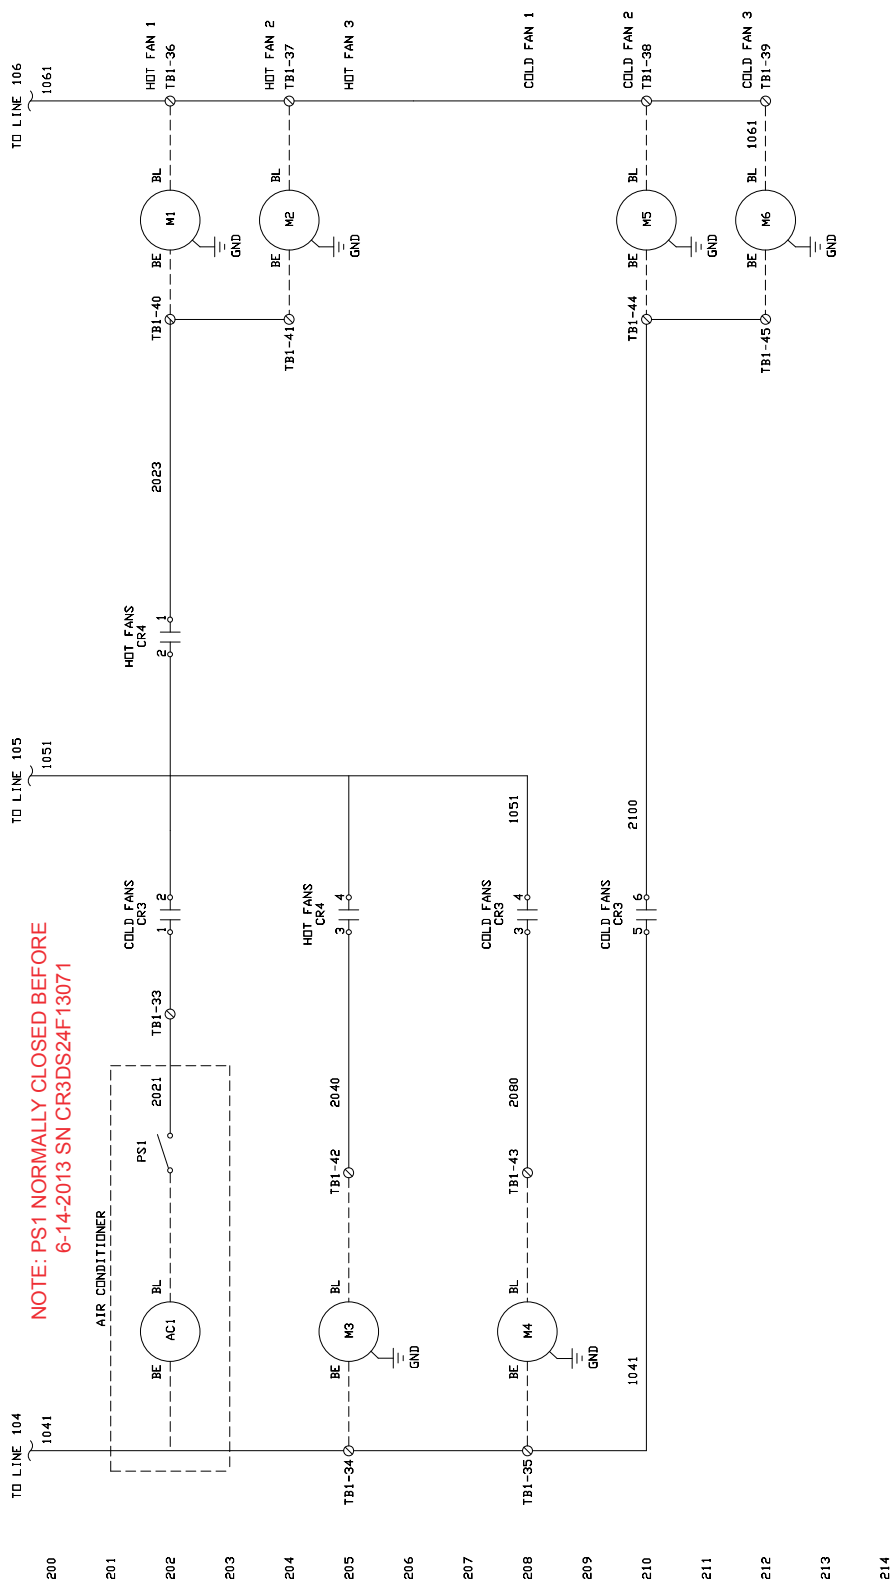

24 Meal (CRPD0XXX)

24 Meal (CRPD0XXX)

CABLE	LENGTH
SV1	7'
PS	7'
AC PWR	7'
HV1	7'
HV2	7'
COND	7'
16 PIN CONNECTOR	7'
HTR1	7'
HTR2	7'
HTR3	7'
SV1	7'
SV2	7'
PARALDDP (PL)	7'

30 Meal (CRPD1XXX)

30 Meal (CRPD1XXX)

30 Meal (CRPD1XXX)

CABLE	LENGTH
SV1	7'
PS	7'
AC PWR	7'
HV1	7'
HV2	7'
COND	7'
16 PIN CONNECTOR	7'
HTR1	7'
HTR2	7'
HTR3	7'
SV1	7'
SV2	7'
PARALOOP (PL)	7'