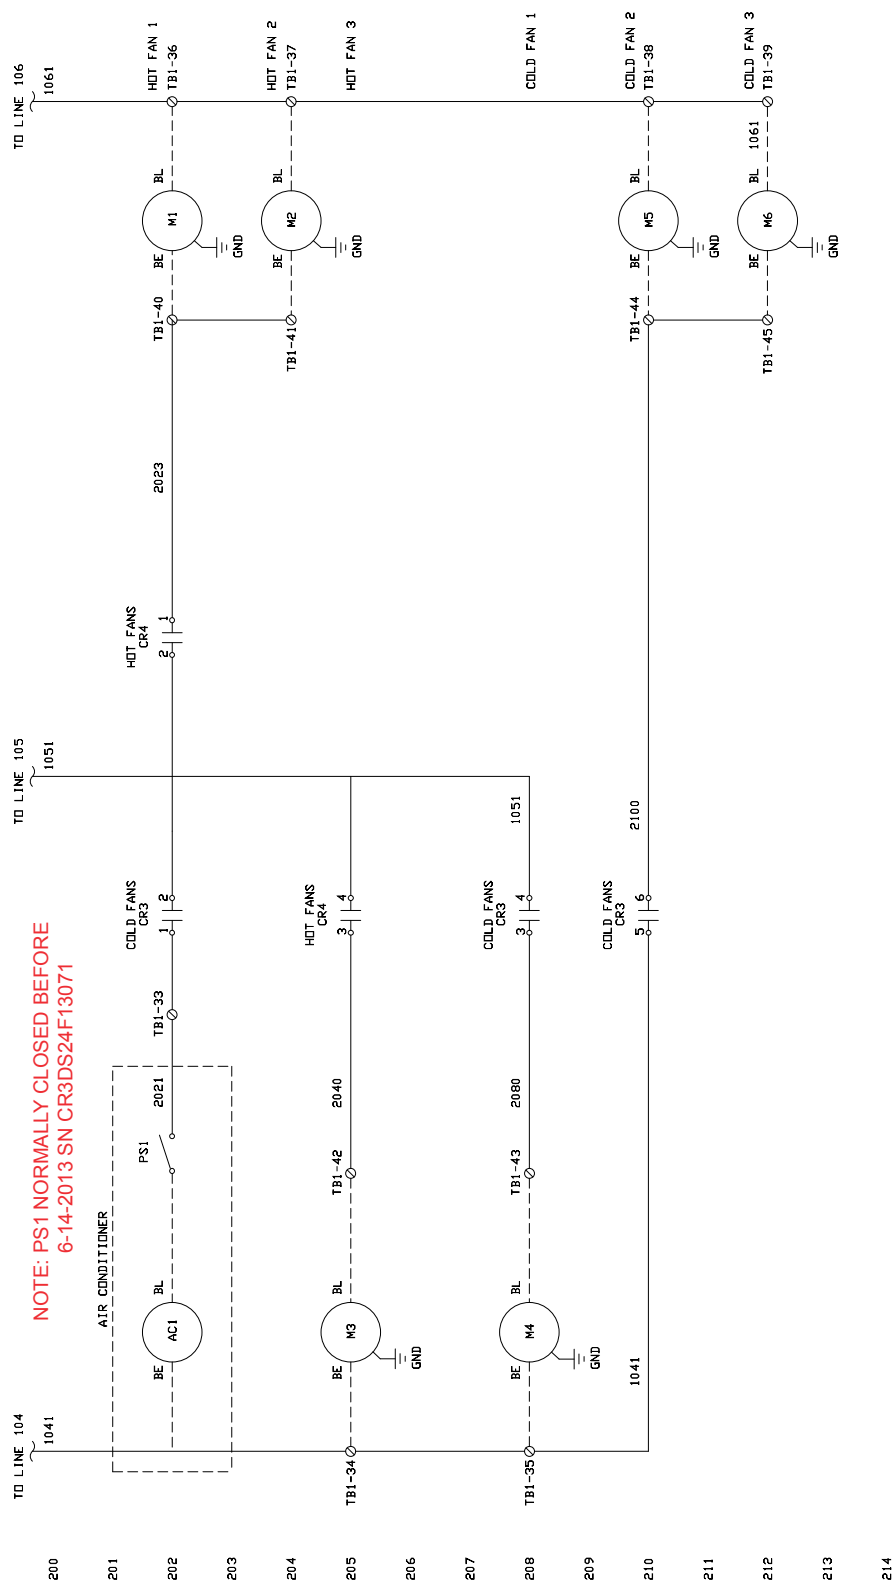

24 Meal (CRPD0XXX)

24 Meal (CRPD0XXX)

CABLE	LENGTH
SV1	7'
PS	7'
AC PWR	7'
HV1	7'
HV2	7'
COND	7'
16 PIN CONNECTOR	7'
HTR1	7'
HTR2	7'
HTR3	7'
SV1	7'
SV2	7'
PARALDDP (PL)	7'

30 Meal (CRPD1XXX)

30 Meal (CRPD1XXX)

30 Meal (CRPD1XXX)

CABLE	LENGTH
SV1	7'
PS	7'
AC PWR	7'
HV1	7'
HV2	7'
COND	7'
16 PIN CONNECTOR	7'
HTR1	7'
HTR2	7'
HTR3	7'
SV1	7'
SV2	7'
PARALOOP (PL)	7'