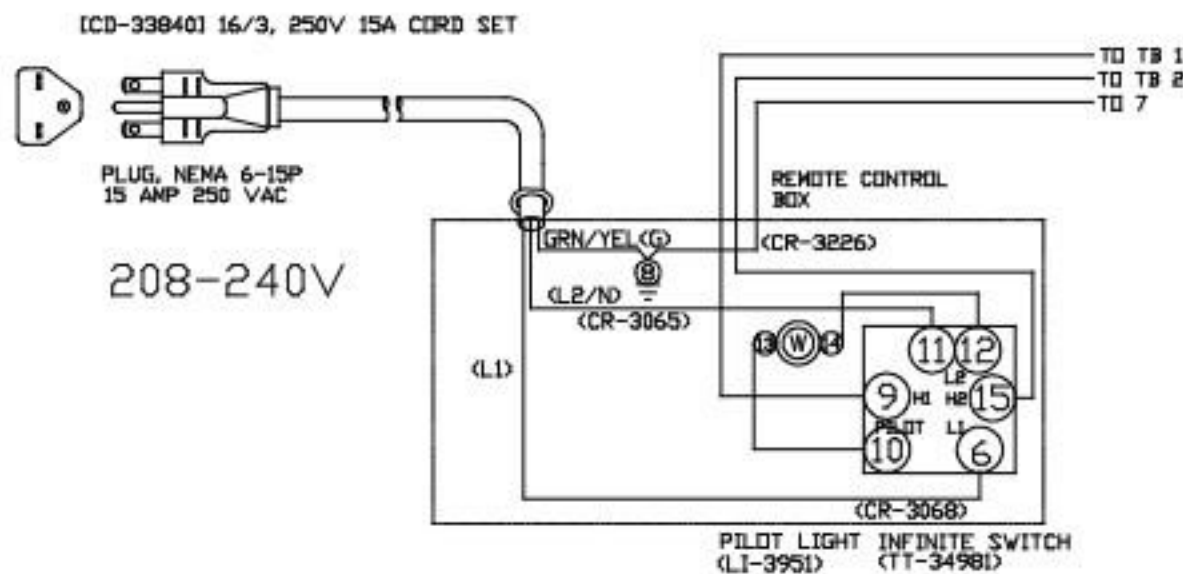

FOIL PAD OF HI-TEMP CABLE EL-35384 = 66.56 OHMS AMBIENT TEMP

Cordset	Line 1	Line 2/N
208-240V	Black	White

Cordset	Line 1	Line 2
230V	Brown	Blue

REV	ECO	DESCRIPTION	DATE	APP
2	6756	NEW POWER CORD APPLICATIONS	10/08/13	TJG
1	6142	INCLUDE 230V APPLICATION	10/12/12	TJG
0	-	INITIAL RELEASE	07/31/12	TJG

Cordset	Line 1	Line 2/N
208-240V	Black	White

Cordset	Line 1	Line 2
230V	Brown	Blue

REV	ECO	DESCRIPTION	DATE	APP
2	6756	NEW POWER CORD APPLICATIONS	10/08/13	TJG
1	6142	INCLUDE 230V APPLICATION	10/12/12	TJG
0	-	PRODUCT RELEASE	08/01/2012	TJG