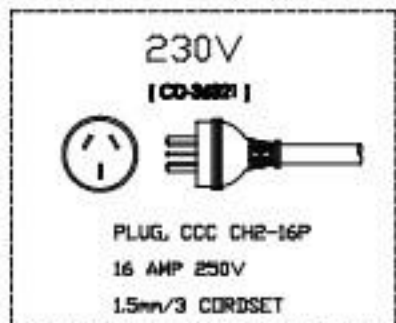

FOIL PAD OF HI-TEMP CABLE EL-35384 = 66.56 OHMS AMBIENT TEMP

Cordset	Line 1	Line 2/N
208-240V	Black	White

Cordset	Line 1	Line 2
230V	Brown	Blue

REV	ECO	DESCRIPTION	DATE	APP
2	6756	NEW POWER CORD APPLICATIONS	10/08/13	TJG
1	6142	INCLUDE 230V APPLICATION	10/12/12	TJG
0	-	INITIAL RELEASE	07/31/12	TJG

HFM-24, 30 208-240V , 230V 50/60HZ

<b>ALTO-SHAAN</b>	<b>WIRING DIAGRAM</b>	
	DWG: 77503	SHEET 1_OF_1

BY: NVADATE 03/24/12

HFM - 48

2: FOIL PADS OF EL-35384 = 66.56 OHMS EACH AMBIENT TEMP

HFM - 72

3: FOIL PADS OF EL-35384 = 66.56 OHMS EACH AMBIENT TEMP

Cordset	Line 1	Line 2/N
208-240V	Black	White

Cordset	Line 1	Line 2
230V	Brown	Blue

REV	ECO	DESCRIPTION	DATE	APP
2	6756	NEW POWER CORD APPLICATIONS	10/08/13	TJG
1	6142	INCLUDE 230V APPLICATION	10/12/12	TJG
0	-	PRODUCT RELEASE	08/01/2012	TJG