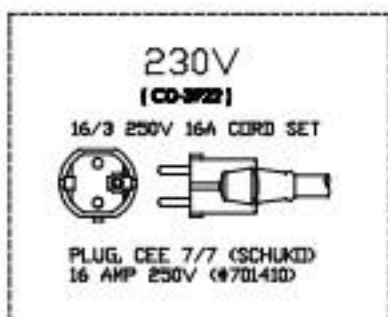

FOIL PAD OF HI-TEMP CABLE EL-35384 = 66.56 OHMS AMBIENT TEMP

Cordset	Line 1	Line 2/N
208-240V	Black	White

Cordset	Line 1	Line 2
230V	Brown	Blue

REV	ECO	DESCRIPTION	DATE	APP
2	6756	NEW POWER CORD APPLICATIONS	10/08/13	TJG
1	6142	INCLUDE 230V APPLICATION	10/12/12	TJG
0	-	INITIAL RELEASE	07/31/12	TJG

HFM-24, 30 208-240V , 230V 50/60HZ

<b>ALTO-SHAAN</b>	<b>WIRING DIAGRAM</b>	
	DWG: 77503	SHEET 1_OF_1

BY: NVADATE 03/24/12

HFM - 48

2: FOIL PADS OF EL-35384 = 66.56 OHMS EACH AMBIENT TEMP

HFM - 72

3: FOIL PADS OF EL-35384 = 66.56 OHMS EACH AMBIENT TEMP

Cordset	Line 1	Line 2/N
208-240V	Black	White

Cordset	Line 1	Line 2
230V	Brown	Blue

REV	ECO	DESCRIPTION	DATE	APP
2	6756	NEW POWER CORD APPLICATIONS	10/08/13	TJG
1	6142	INCLUDE 230V APPLICATION	10/12/12	TJG
0	-	PRODUCT RELEASE	08/01/2012	TJG