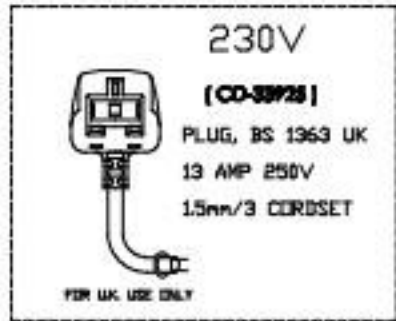

FOIL PAD OF HI-TEMP CABLE EL-35384 = 66.56 OHMS AMBIENT TEMP

Cordset	Line 1	Line 2/N
208-240V	Black	White

Cordset	Line 1	Line 2
230V	Brown	Blue

REV	ECO	DESCRIPTION	DATE	APP
2	6756	NEW POWER CORD APPLICATIONS	10/08/13	TJG
1	6142	INCLUDE 230V APPLICATION	10/12/12	TJG
0	-	INITIAL RELEASE	07/31/12	TJG

Cordset	Line 1	Line 2/N
208-240V	Black	White

Cordset	Line 1	Line 2
230V	Brown	Blue

REV	ECO	DESCRIPTION	DATE	APP
2	6756	NEW POWER CORD APPLICATIONS	10/08/13	TJG
1	6142	INCLUDE 230V APPLICATION	10/12/12	TJG
0	-	PRODUCT RELEASE	08/01/2012	TJG