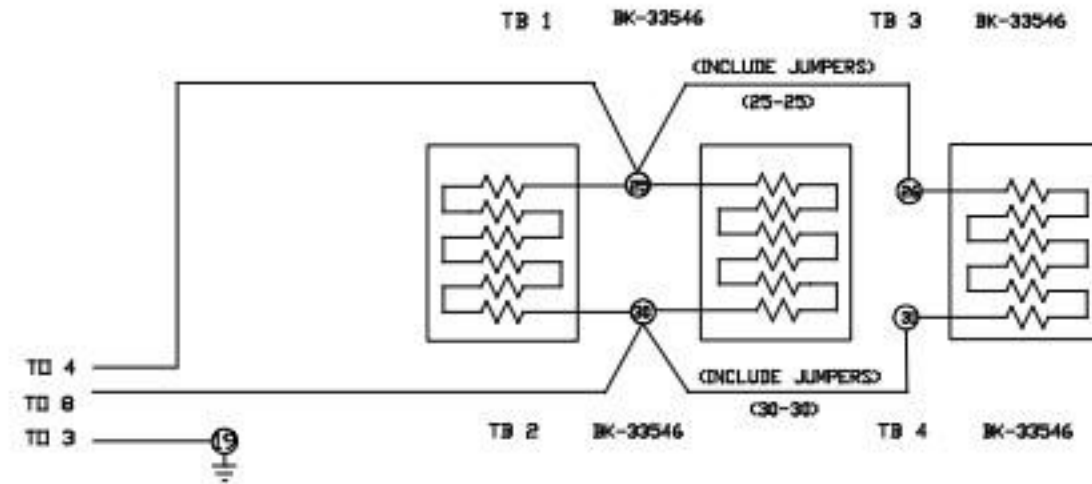

HFM - 72

3: FOIL PADS OF EL-35384 = 66.56 OHMS EACH AMBIENT TEMP