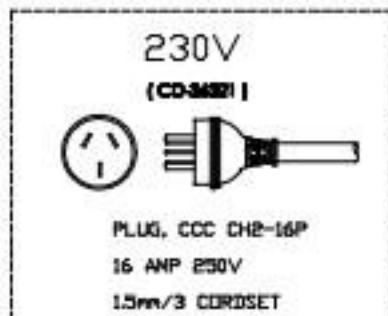

FOIL PAD OF HI-TEMP CABLE EL-35384 = 66.56 OHMS AMBIENT TEMP

Cordset	Line 1	Line 2/N
208-240V	Black	White

Cordset	Line 1	Line 2
230V	Brown	Blue

REV	ECO	DESCRIPTION	DATE	APP
2	6756	NEW POWER CORD APPLICATIONS	10/08/13	TJG
1	6142	INCLUDE 230V APPLICATION	10/12/12	TJG
0	-	INITIAL RELEASE	07/31/12	TJG

HFM-24, 30 208-240V , 230V 50/60HZ

<b>ALTO-SHAAN</b>	<b>WIRING DIAGRAM</b>	
	DWG: 77503	SHEET 1_OF_1

BY: NVADATE 03/24/12

HFM - 48

2: FOIL PADS OF EL-35384 = 66.56 OHMS EACH AMBIENT TEMP

HFM - 72

3: FOIL PADS OF EL-35384 = 66.56 OHMS EACH AMBIENT TEMP

Cordset	Line 1	Line 2/N
208-240V	Black	White

Cordset	Line 1	Line 2
230V	Brown	Blue

REV	ECO	DESCRIPTION	DATE	APP
2	6756	NEW POWER CORD APPLICATIONS	10/08/13	TJG
1	6142	INCLUDE 230V APPLICATION	10/12/12	TJG
0	-	PRODUCT RELEASE	08/01/2012	TJG