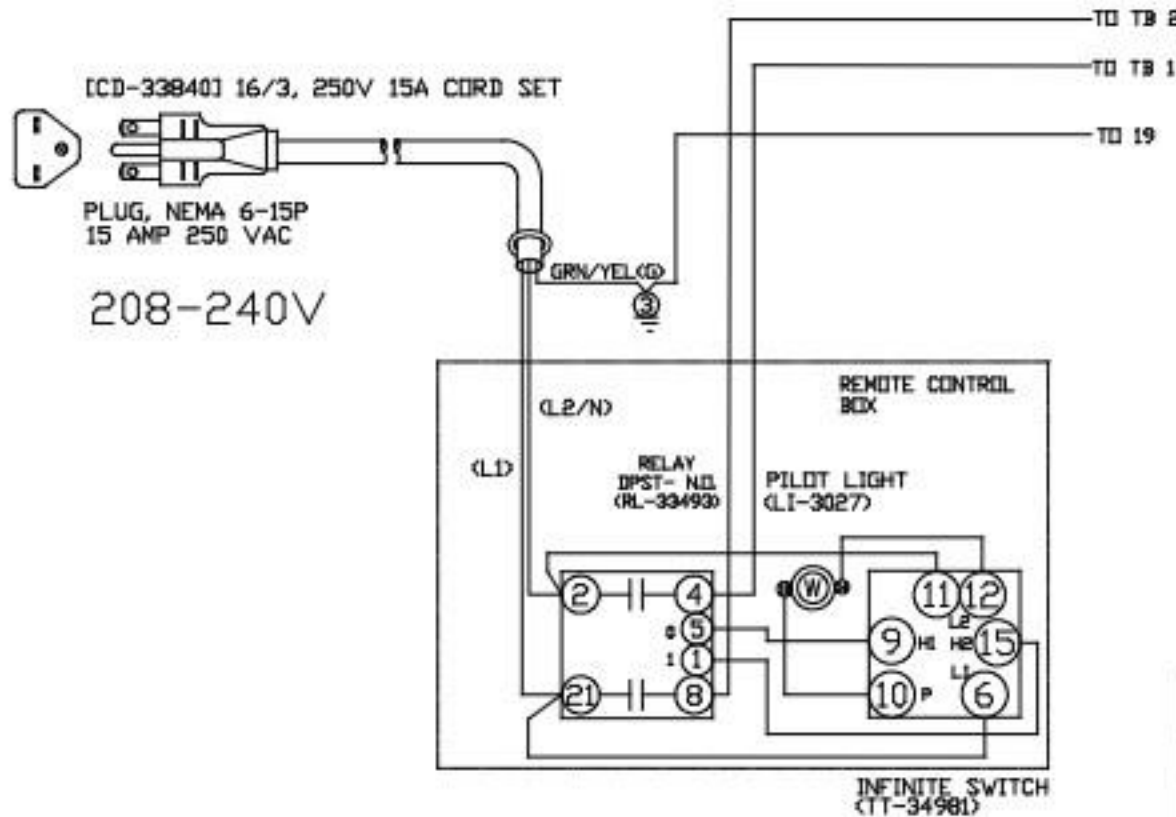

FOIL PAD OF HI-TEMP CABLE EL-35384 = 66.56 OHMS AMBIENT TEMP

Cordset	Line 1	Line 2/N
208-240V	Black	White

Cordset	Line 1	Line 2
230V	Brown	Blue

REV	ECO	DESCRIPTION	DATE	APP
2	6756	NEW POWER CORD APPLICATIONS	10/08/13	TJG
1	6142	INCLUDE 230V APPLICATION	10/12/12	TJG
0	-	INITIAL RELEASE	07/31/12	TJG

HFM-24, 30 208-240V , 230V 50/60HZ

<b>ALTO-SHAAN</b>	<b>WIRING DIAGRAM</b>	
	DWG: 77503	SHEET 1_OF_1

BY: NVADATE 03/24/12

HFM - 48

2: FOIL PADS OF EL-35384 = 66.56 OHMS EACH AMBIENT TEMP

HFM - 72

3: FOIL PADS OF EL-35384 = 66.56 OHMS EACH AMBIENT TEMP

Cordset	Line 1	Line 2/N
208-240V	Black	White

Cordset	Line 1	Line 2
230V	Brown	Blue

REV	ECO	DESCRIPTION	DATE	APP
2	6756	NEW POWER CORD APPLICATIONS	10/08/13	TJG
1	6142	INCLUDE 230V APPLICATION	10/12/12	TJG
0	-	PRODUCT RELEASE	08/01/2012	TJG