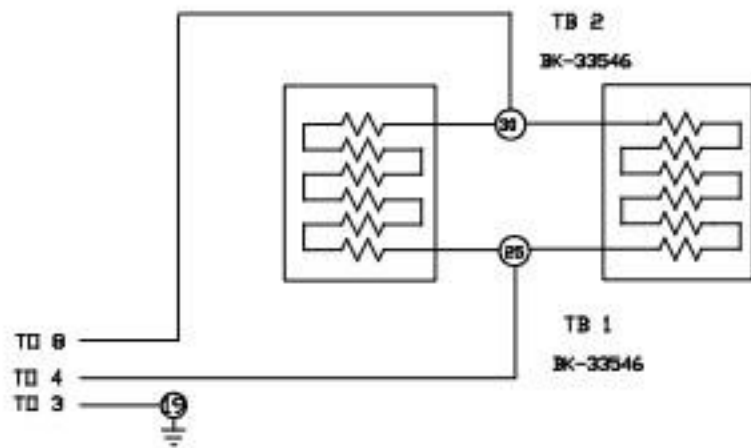

HFM - 48

2: FOIL PADS OF EL-35384 = 66.56 OHMS EACH AMBIENT TEMP