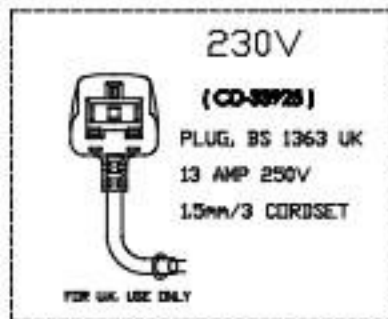

FOIL PAD OF HI-TEMP CABLE EL-35384 = 66.56 OHMS AMBIENT TEMP

Cordset	Line 1	Line 2/N
208-240V	Black	White

Cordset	Line 1	Line 2
230V	Brown	Blue

REV	ECO	DESCRIPTION	DATE	APP
2	6756	NEW POWER CORD APPLICATIONS	10/08/13	TJG
1	6142	INCLUDE 230V APPLICATION	10/12/12	TJG
0	-	INITIAL RELEASE	07/31/12	TJG

HFM-24, 30 208-240V , 230V 50/60HZ

<b>ALTO-SHAAN</b>	<b>WIRING DIAGRAM</b>	
	DWG: 77503	SHEET 1_OF_1

BY: NVADATE 03/24/12

HFM - 48

2: FOIL PADS OF EL-35384 = 66.56 OHMS EACH AMBIENT TEMP

HFM - 72

3: FOIL PADS OF EL-35384 = 66.56 OHMS EACH AMBIENT TEMP

Cordset	Line 1	Line 2/N
208-240V	Black	White

Cordset	Line 1	Line 2
230V	Brown	Blue

REV	ECO	DESCRIPTION	DATE	APP
2	6756	NEW POWER CORD APPLICATIONS	10/08/13	TJG
1	6142	INCLUDE 230V APPLICATION	10/12/12	TJG
0	-	PRODUCT RELEASE	08/01/2012	TJG