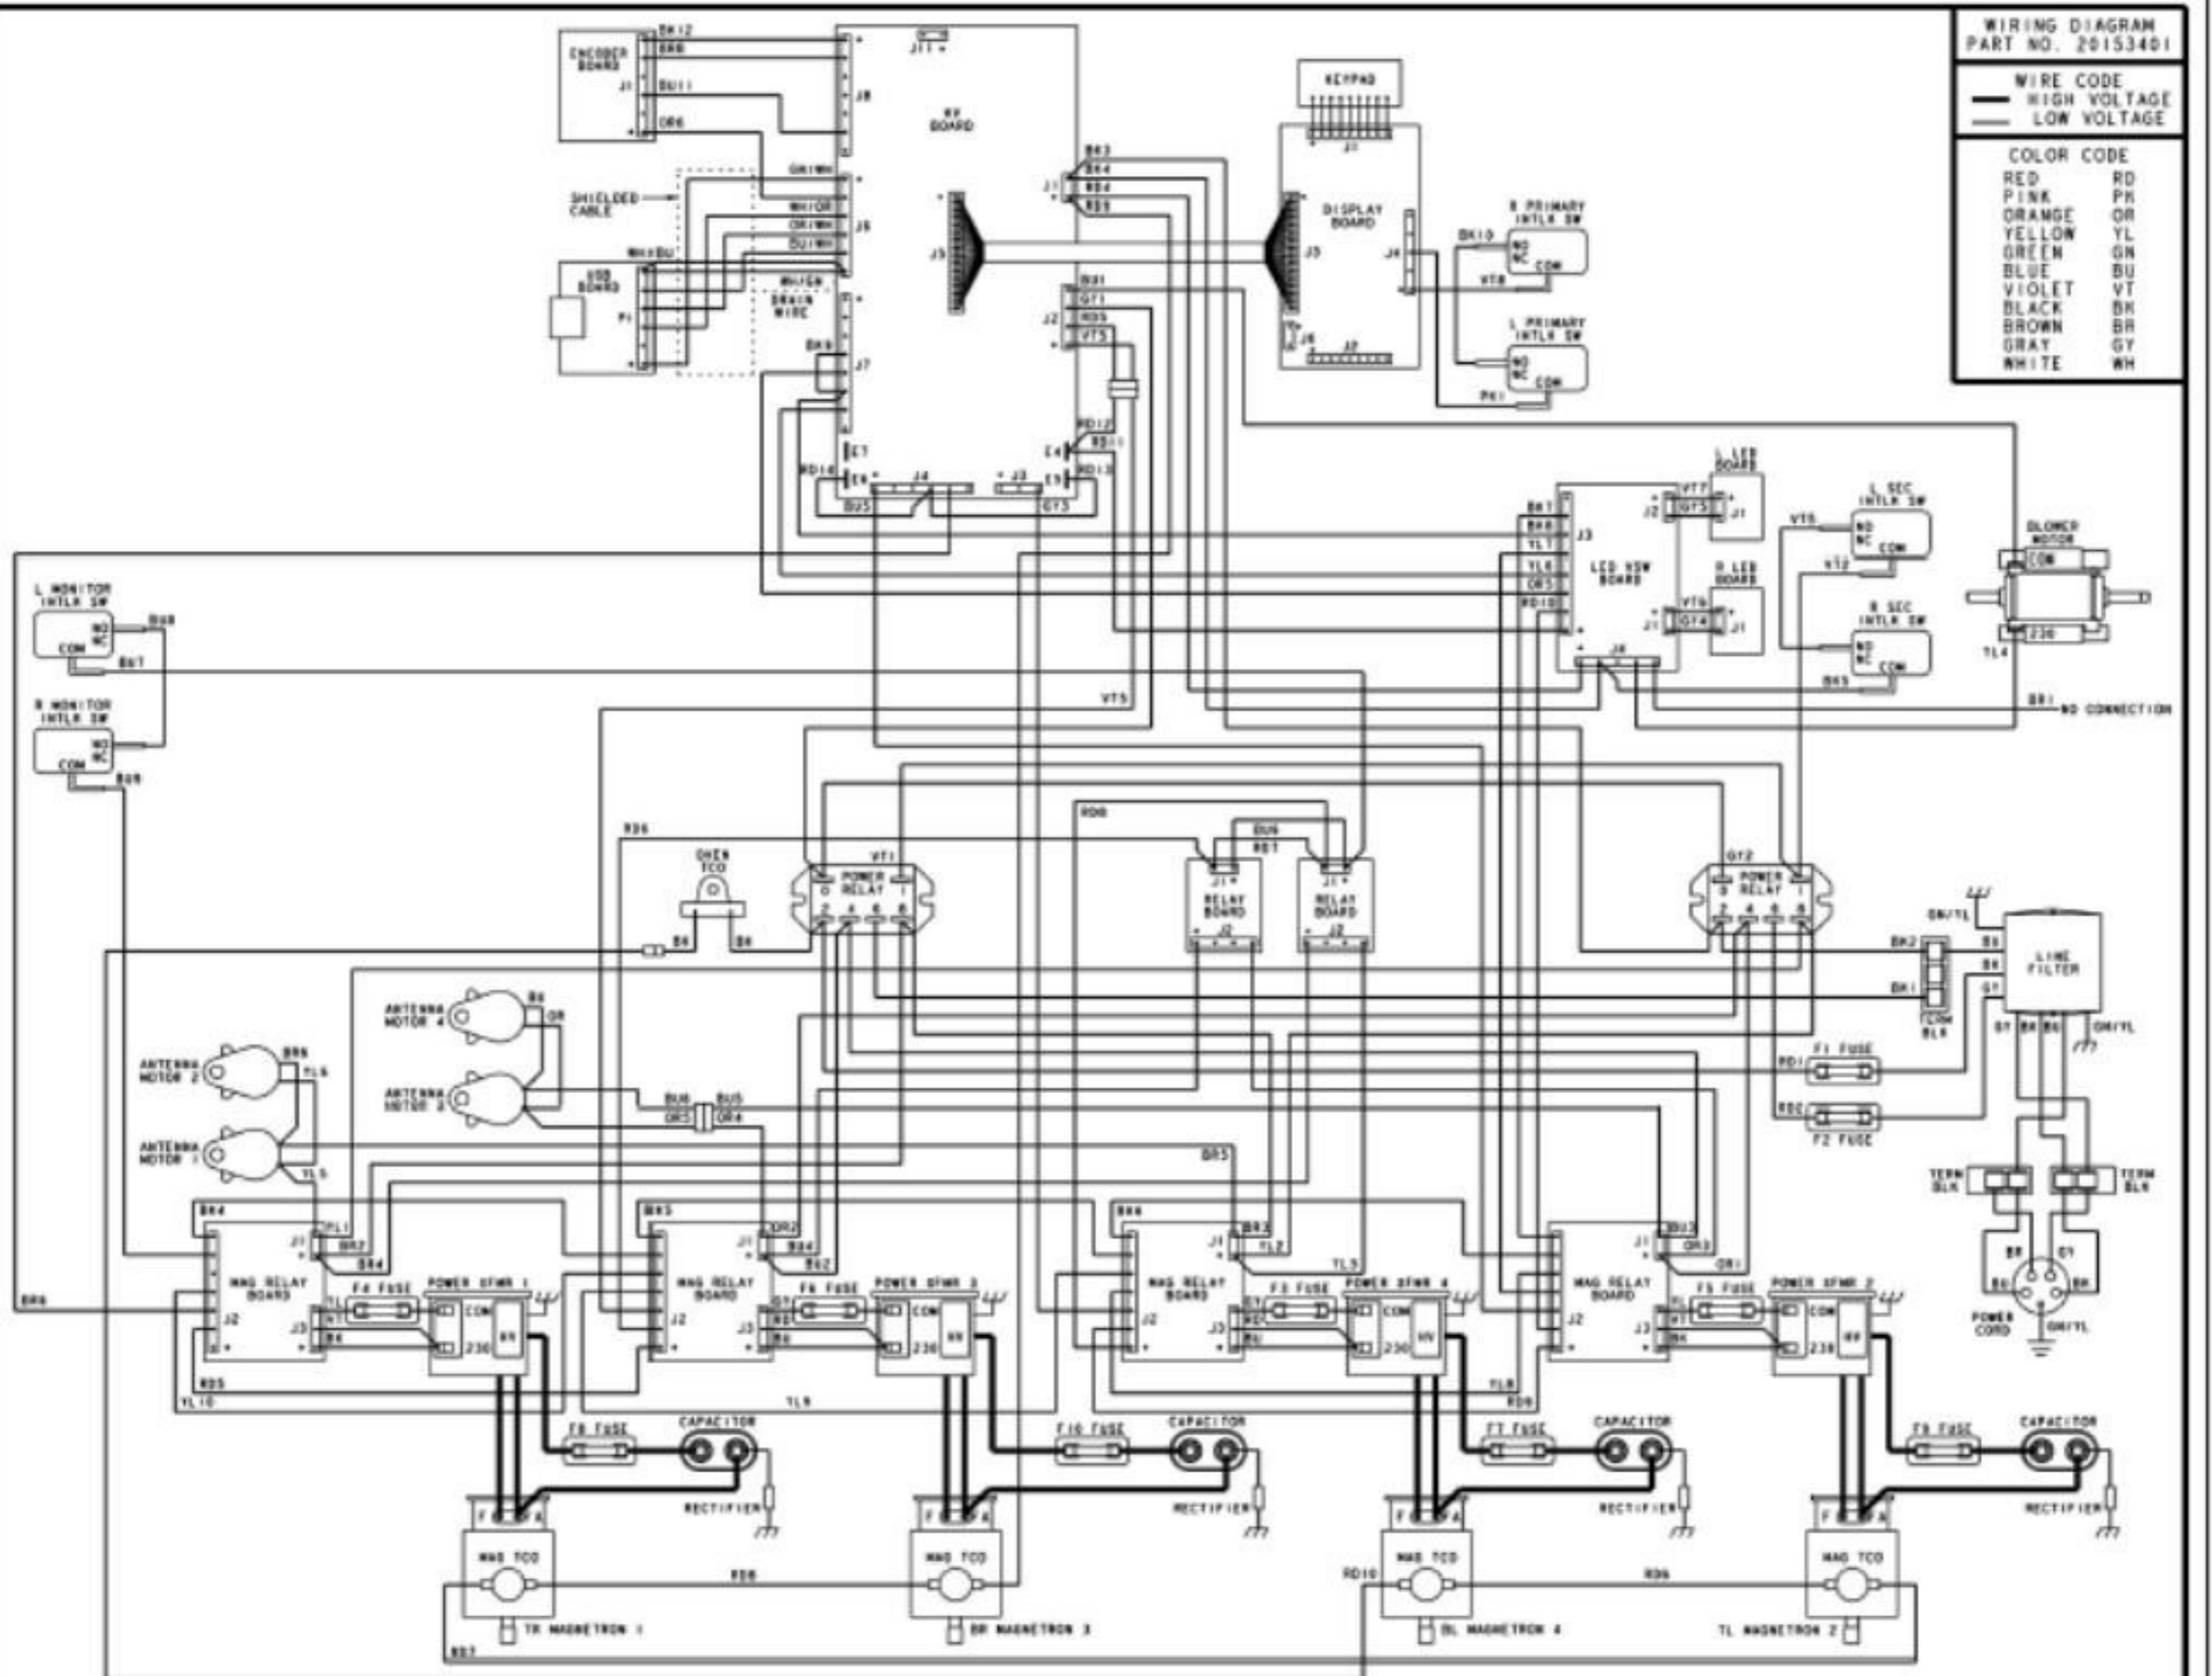

Interlock position  
Door Open

Interlock position  
Door Open

WIRING DIAGRAM  
PART NO. 20153401

WIRE CODE  
 — HIGH VOLTAGE  
 — LOW VOLTAGE

COLOR CODE

RED	RD
PINK	PK
ORANGE	OR
YELLOW	YL
GREEN	GN
BLUE	BU
VIOLET	VT
BLACK	BK
BROWN	BR
GRAY	GY
WHITE	WH

WIRING DIAGRAM  
PART NO. 20151403

WIRE CODE  
 — HIGH VOLTAGE  
 — LOW VOLTAGE

COLOR CODE	
RED	RD
PINK	PK
ORANGE	OR
YELLOW	YL
GREEN	GN
BLUE	BU
VIOLET	VT
BLACK	BN
BROWN	BR
GRAY	GY
WHITE	WH

WIRING DIAGRAM  
PART NO. 20151002

WIRE CODE  
 — HIGH VOLTAGE  
 — LOW VOLTAGE

COLOR CODE

RED	RD
PINK	PK
ORANGE	OR
YELLOW	YL
GREEN	GN
BLUE	BU
VIOLET	VT
BLACK	BK
BROWN	BR
GRAY	GY
WHITE	WH