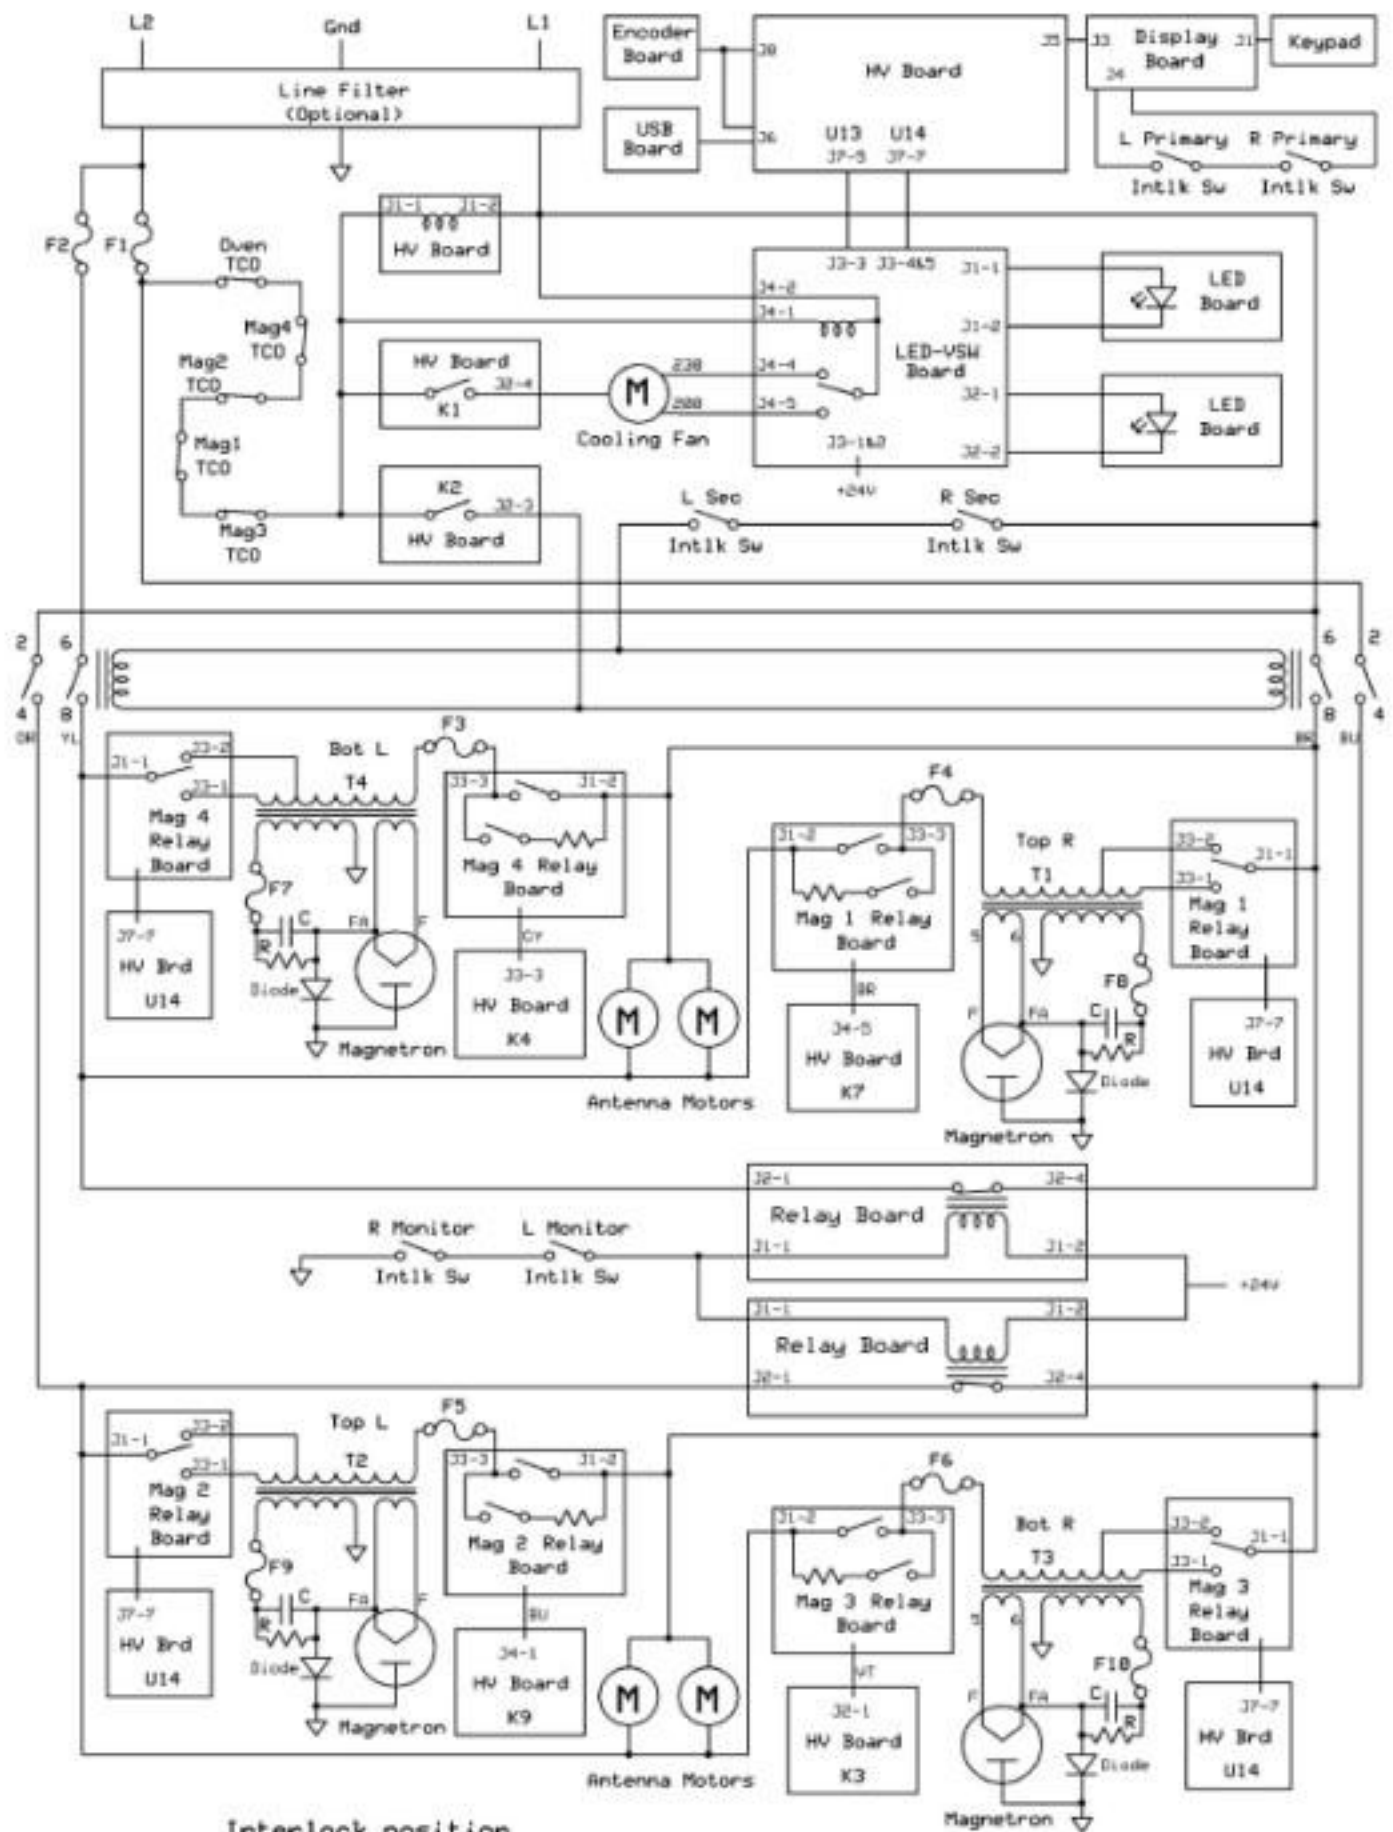

Interlock position  
Door Open

Interlock position  
Door Open

WIRING DIAGRAM  
PART NO. 20153401

WIRE CODE  
 — HIGH VOLTAGE  
 — LOW VOLTAGE

COLOR CODE

RED	RD
PINK	PK
ORANGE	OR
YELLOW	YL
GREEN	GN
BLUE	BU
VIOLET	VT
BLACK	BK
BROWN	BR
GRAY	GY
WHITE	WH

WIRING DIAGRAM  
PART NO. 20151403

WIRE CODE  
 — HIGH VOLTAGE  
 — LOW VOLTAGE

COLOR CODE	
RED	RD
PINK	PK
ORANGE	OR
YELLOW	YL
GREEN	GN
BLUE	BU
VIOLET	VT
BLACK	BN
BROWN	BR
GRAY	GY
WHITE	WH

WIRING DIAGRAM  
PART NO. 20151002

WIRE CODE  
 — HIGH VOLTAGE  
 — LOW VOLTAGE

COLOR CODE

RED	RD
PINK	PK
ORANGE	OR
YELLOW	YL
GREEN	GN
BLUE	BU
VIOLET	VT
BLACK	BK
BROWN	BR
GRAY	GY
WHITE	WH