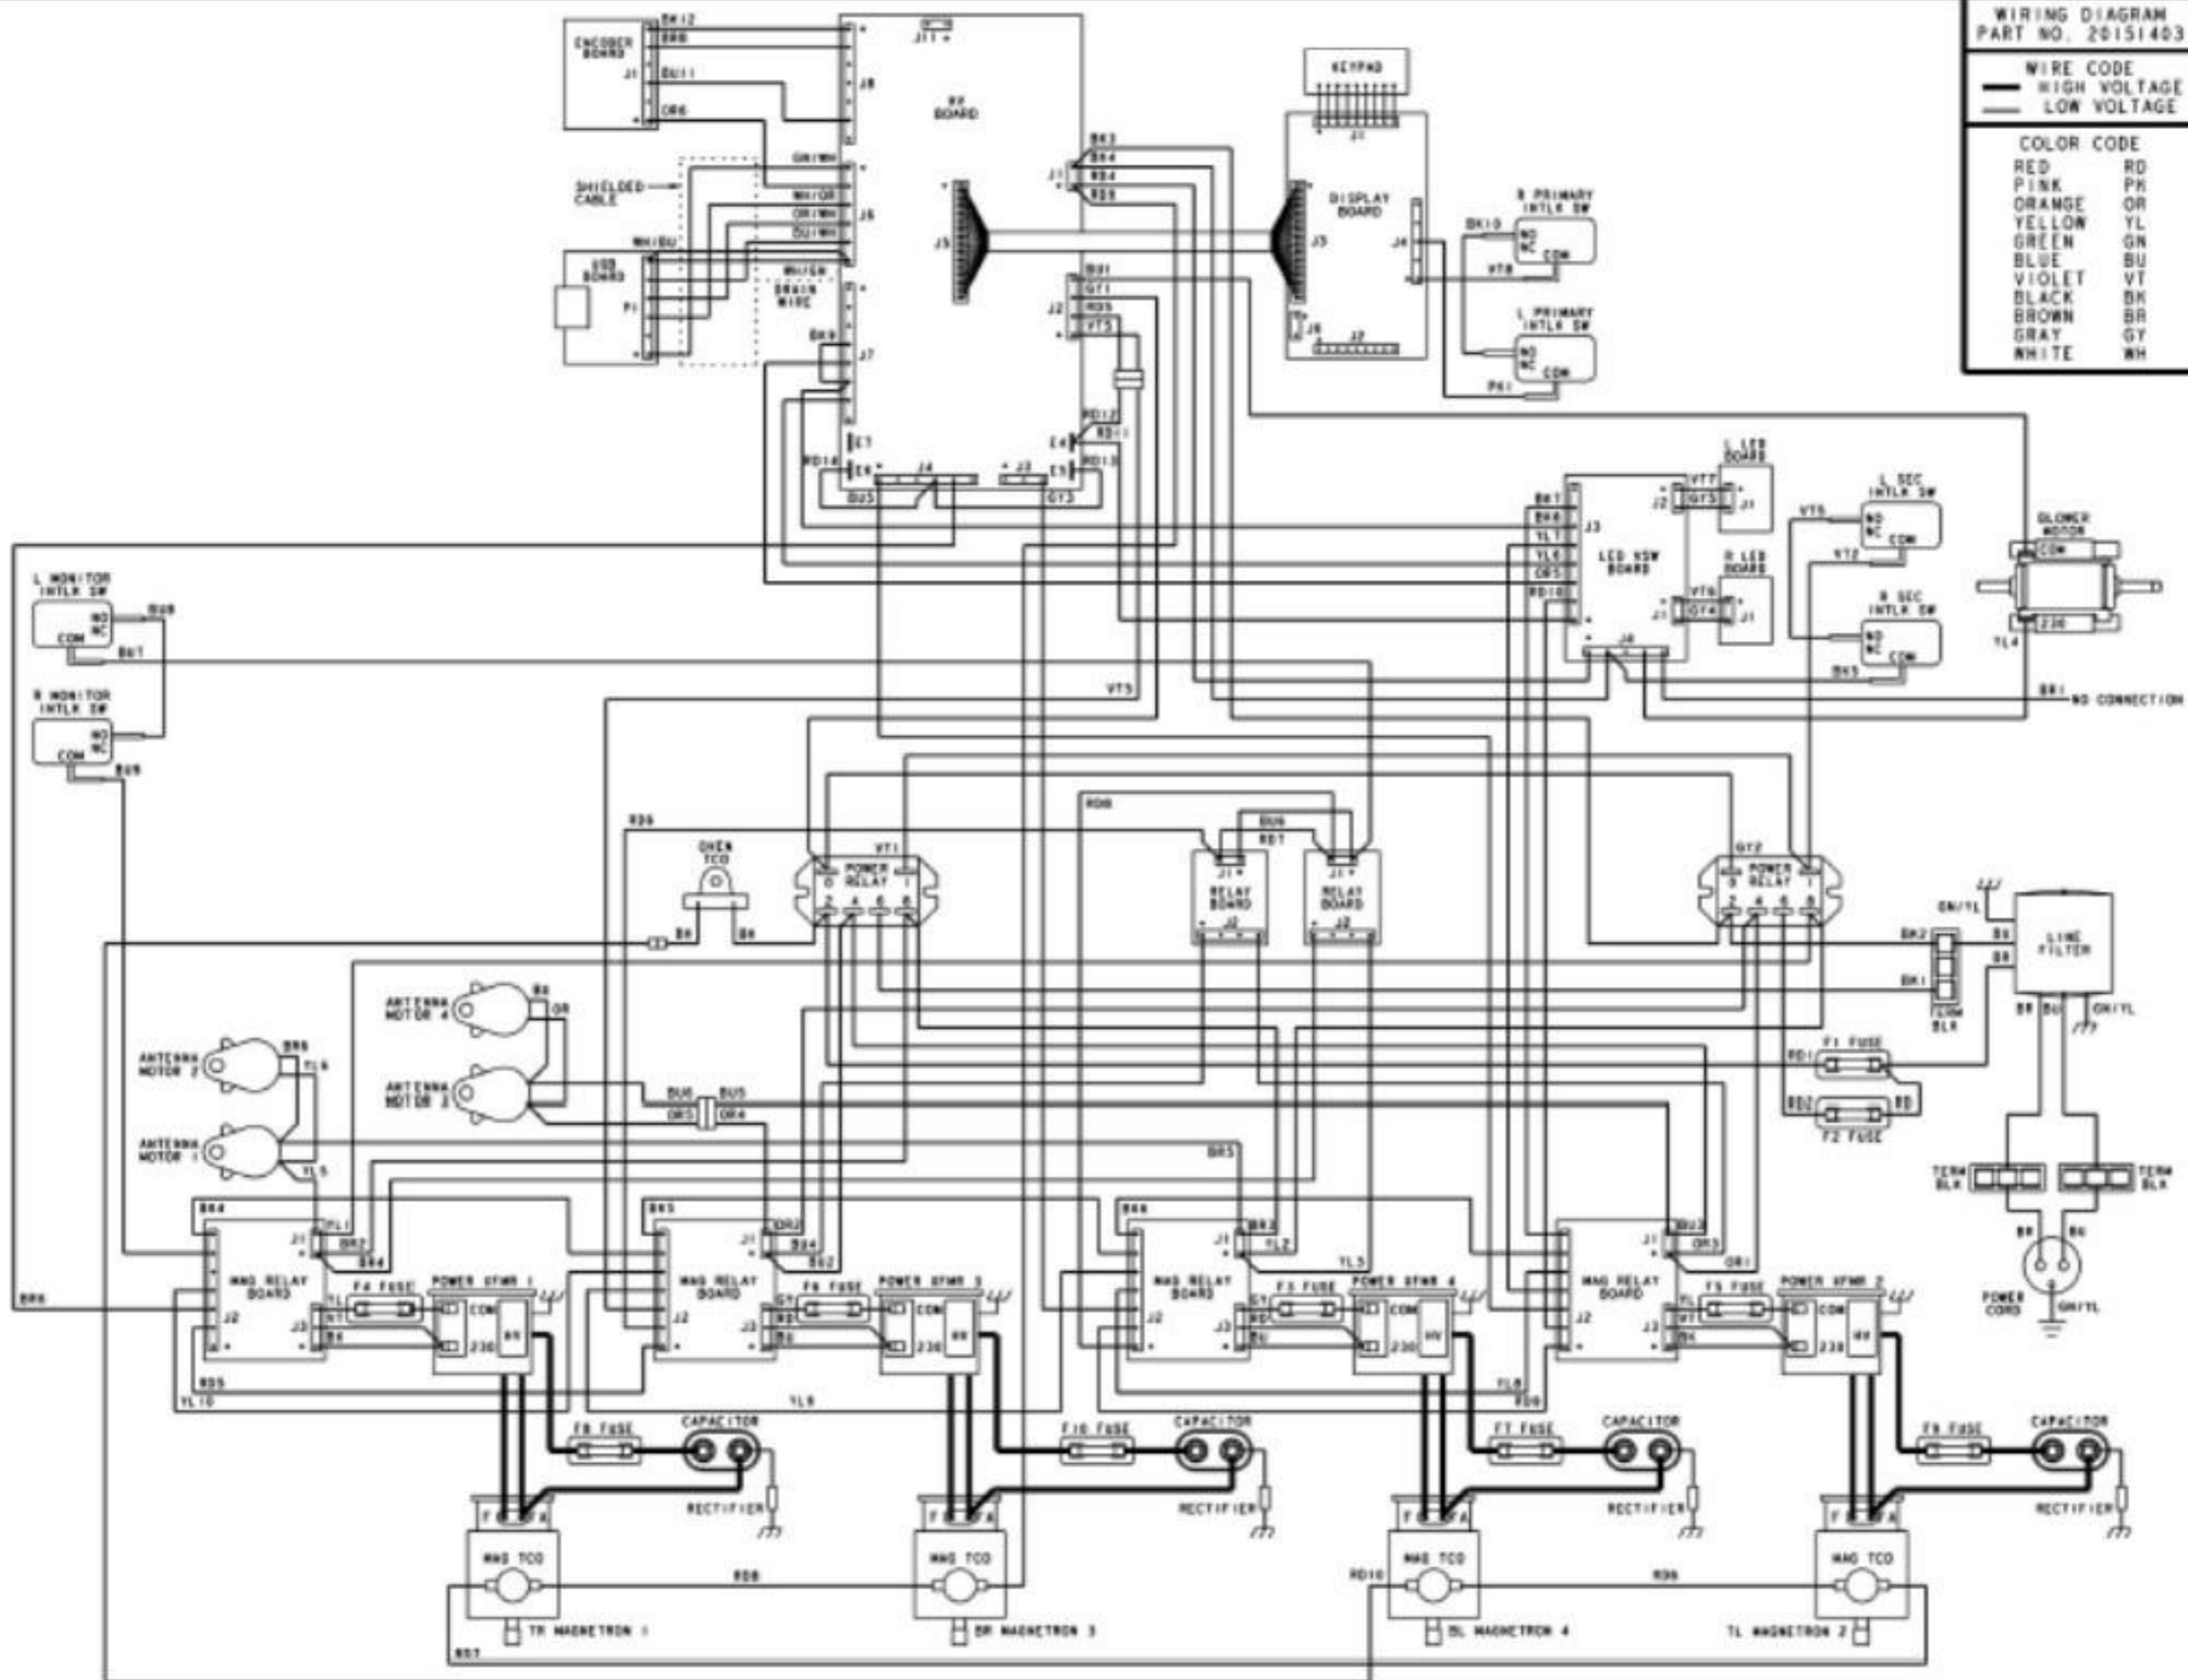

Interlock position  
Door Open

Interlock position  
Door Open

WIRING DIAGRAM  
PART NO. 20153401

WIRE CODE  
 — HIGH VOLTAGE  
 — LOW VOLTAGE

COLOR CODE

RED	RD
PINK	PK
ORANGE	OR
YELLOW	YL
GREEN	GN
BLUE	BU
VIOLET	VT
BLACK	BK
BROWN	BR
GRAY	GY
WHITE	WH

WIRING DIAGRAM  
PART NO. 20151403

WIRE CODE  
 — HIGH VOLTAGE  
 — LOW VOLTAGE

COLOR CODE	
RED	RD
PINK	PK
ORANGE	OR
YELLOW	YL
GREEN	GN
BLUE	BU
VIOLET	VT
BLACK	BN
BROWN	BR
GRAY	GY
WHITE	WH

WIRING DIAGRAM  
PART NO. 20151002

WIRE CODE  
 — HIGH VOLTAGE  
 — LOW VOLTAGE

COLOR CODE

RED	RD
PINK	PK
ORANGE	OR
YELLOW	YL
GREEN	GN
BLUE	BU
VIOLET	VT
BLACK	BK
BROWN	BR
GRAY	GY
WHITE	WH