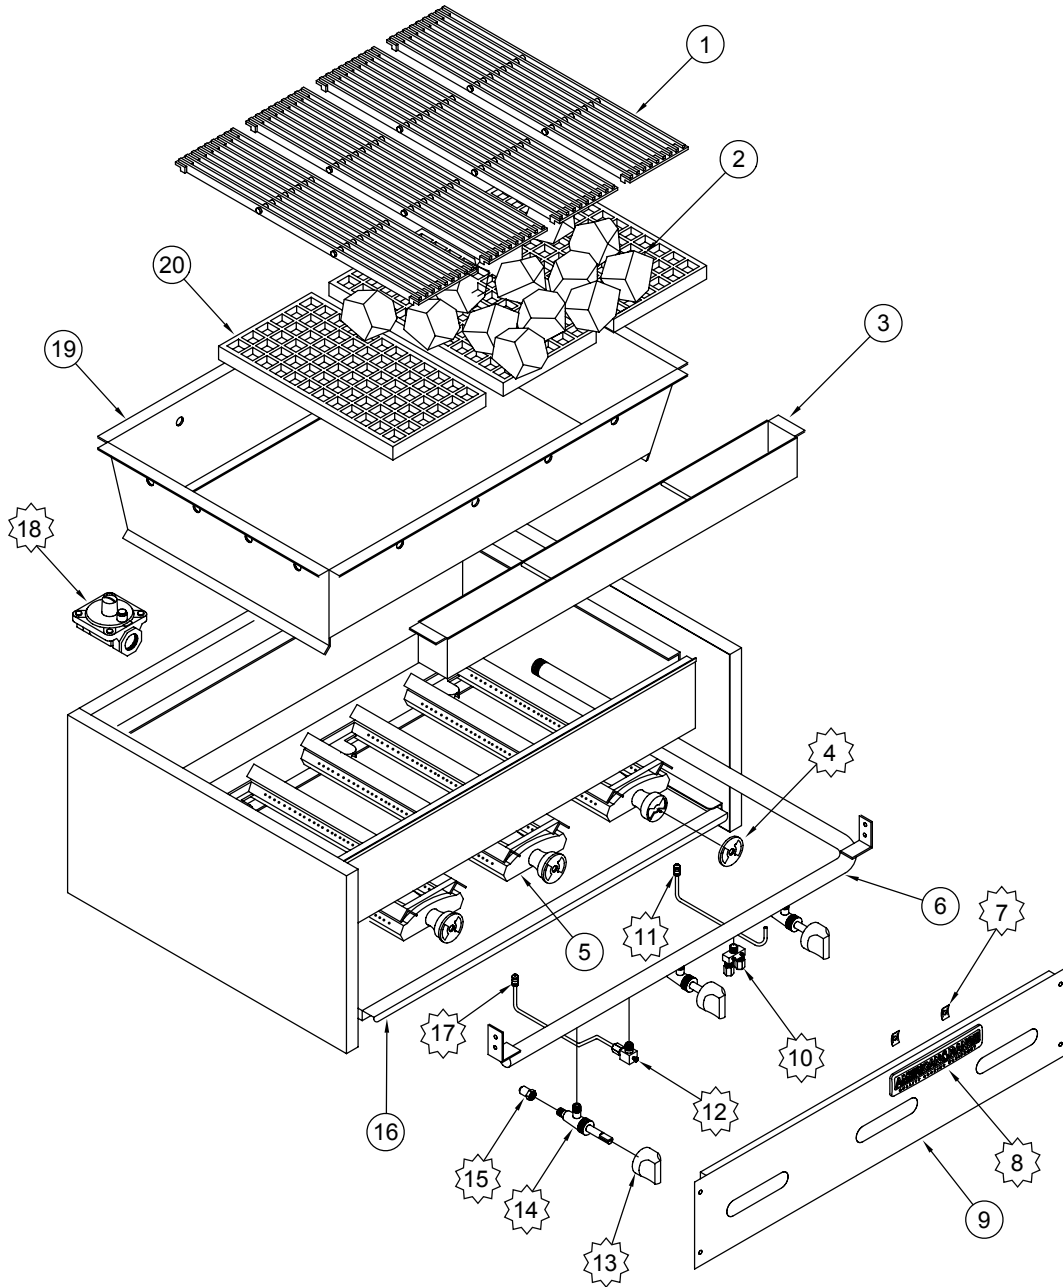

AECB

 <p>4</p> <p>AIR SHUTTER</p>	 <p>7</p> <p>SPEED NUT</p>	 <p>8</p> <p>AMERICAN RANGE NAME PLATE</p>	 <p>10</p> <p>3/16 DUAL PILOT VALVE</p>	 <p>11</p> <p>PILOT TIP ASSY "U"</p>	 <p>12</p> <p>90° PILOT VALVE</p>	 <p>13</p> <p>ON/OFF KNOB</p>
 <p>14</p> <p>GAS VALVE</p>	 <p>15</p> <p>ORIFICE HOOD</p>	 <p>17</p> <p>PILOT TIP ASSY</p>	 <p>18</p> <p>REGULATOR</p>			

AECB

ITEM NO.	PART NO.	DESCRIPTION
1	A17007	Grate, Top 5" x 21" (200) 10454
2	A52900	Pumice, Lava Rock Lump Style 10441 (20 lb. box)
3	A99561	14" Grease Can 2020-14
	A99562	24" Grease Can 2020-24
	A99563	34" Grease Can 2020-34
	A99565	44" Grease Can 2020-44
	A99566	54" Grease Can 2020-54
4	A14037	Air Shutter, 2" 10463
5	A14038	Burner, H w/Welded Radiants 10475 AECB & AMSQ
6	A15026	Manifold, AECB-14" Char Broiler 2019-14 Counter Top (5)
	A15024	Manifold, AECB-24" Char Broiler 2019-24 Counter Top
	A15020	Manifold, AECB-34" Char Broiler Counter Top (10)
	A15063	Manifold, AECB-44" Char Broiler 2019-44 Counter Top
7	A44003	Nut, Speed #6 Push Black 10601
8	A38000	Name Plate, American Range 8" 10499 Quality Commercial Chrome
10	A29301	Valve, Dual Gas Pilot 1/8 x 3/16C 10432
11	A29205	Pilot Tip, Assembly Double Valve AECB
12	A29300	Valve, Pilot Elbow Adjustable 10418 1/8 NPT 3/16 CC
13	A32002	Knob, Gas On/Off Glossy Black Flat Up
14	A80109	Valve, Gas Manual On/Off UL 10419, AR, ARKB, ARRB, AECB
15	A29014	Hood, Orifice Hood #36 1/2" Brass 11036 Nat Gas
	A29004	Hood, Orifice #50 1/2" Brass 11050 LPG Gas
16	A99567	14" Crumb Tray 2017-14
	A99568	24" Crumb Tray 2017-24
	A99577	34" Crumb Tray 2017-34
	A99578	44" Crumb Tray 2017-44
17	A29229	Pilot Tip, Assembly Single Valve AECB
18	A80110	Value, Pressure Regulator 3/4 10480 Nat Gas Set 5.
	A80011	Valve, Pressure Regulator 3/4 10481 LPG Gas Set 10.0
19	A99762	14" Fire Box Assembly 2013-14
	A99763	24" Fire Box Assembly 2013-24
	A99764	34" Fire Box Assembly 2013-34
	A99765	44" Fire Box Assembly 2013-44
20	A17003	Grate, Bottom Waffle 8" x 15" 10455 (250)