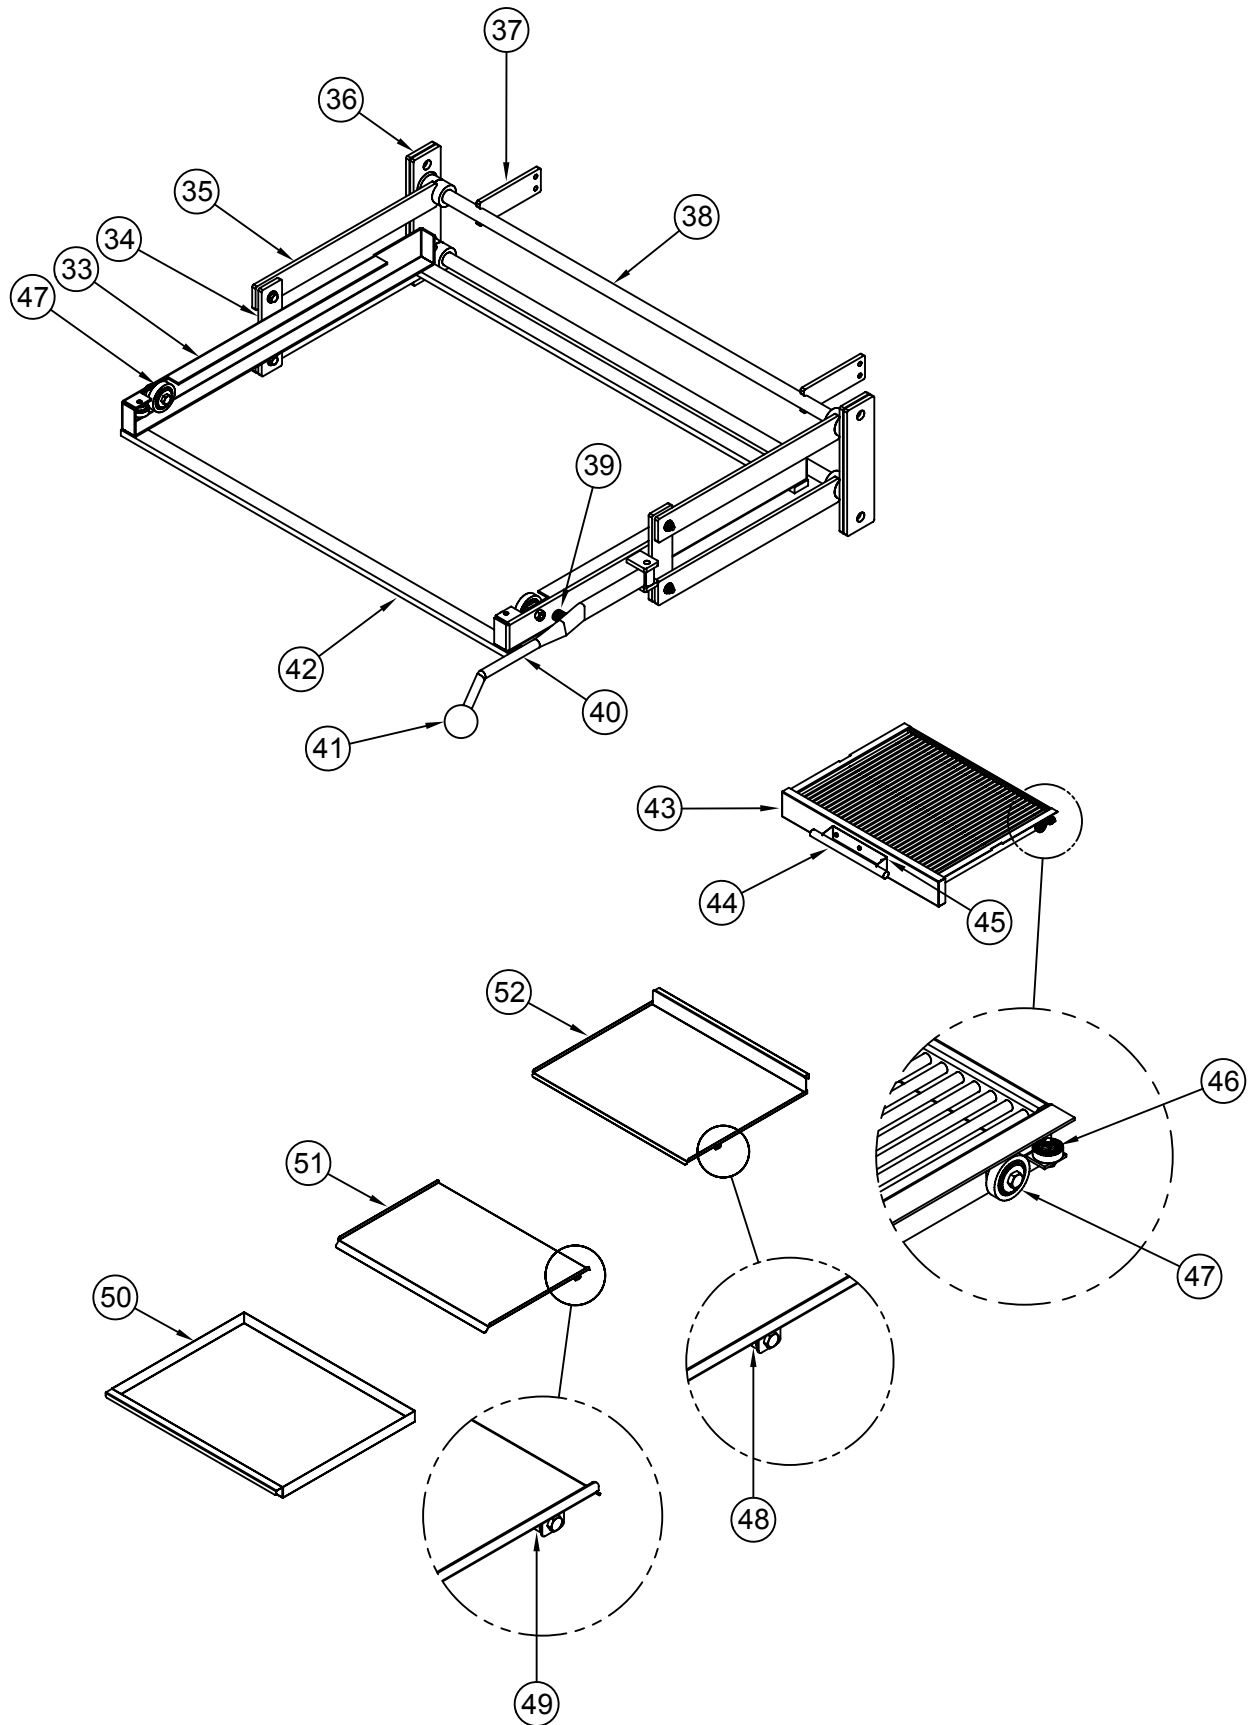

AGBU

FRONT ISOMETRIC VIEW

BACK ISOMETRIC VIEW

AGBU

AGBU

AGBU

ITEM NO.	PART NO.	DESCRIPTION
3	A91041	Blower Continuous Duty AGBU 115V 50/60Hz 3030 RPM 50 CFM
6	70637	Rack Position Bracket
8	A32001	Knob, Gas ON/OFF Glossy Black Flat Down
10	A99820	Panel, Front AGBU W/American Range Logo
12	A34001	Spring, Extension AGBU
13	71981	Retainer, Bottom Spring Eyebolt 6-1/2" Adjustable
	71980	Retainer, Top Spring Eyebolt 5-1/2" Adjustable
16	A28003	Connector, 3/16" - 3/16" STR Compression
18	A29017	Orifice Hood #44 1/2" Brass 11044
	A29005	Orifice Hood #55 1/2" Brass 11055
20	A11112	Pilot, Nat Gas .018 10489 "L" Style
	A11124	Pilot, LPG Gas .010 10489LP "L" Style
22	A28001	Union, 3/8" Compression
24	A14016	Burner, Infrared AVB & AGBU 10620 17-1/4" X 5"
26	A23010	Plug, 1/8" Pipe Hex Black All Manifolds
27	A28028	Adapter, 3/8" C x 3/8-27 UNS Brass
28	A80109	Valve, Gas Manual On/Off UL
29	A29301	Valve, Dual Gas Pilot 1/8" x 3/16" C 10432
30	A53025	Tubing, Aluminum 3/8" (Sold Per Foot)
31	A53026	Tubing, Aluminum 3/16" (Sold Per Foot)
40	A32109	Handle, AGBU Rack Adjustment Lever, Polished
41	A32016	Knob, Ball 1-3/4, 3/8" Insert 10490 New Style
42	70640	Frame, Rack Assembly AGBU
43	70655	Rack, Grill Assembly AGBU
44	71982	Handle, Rack Assembly Stainless
46	A43007	Bearing, Ball sm 1/4"ID x 1"OD 10491 High Heat
47	A43017	Bearing, Ball 3/4"ID x 1-5/8"OD 10507 High Heat
50	70652	Tray, Grease Collector
51	70653	Grease Tray, Extension Assembly
52	70651	Tray, Grease Drip
53	A10011	Light, Indicator 120V Red 12.7 10407 W/Wire Lead & Male Term
54	A10014	Switch, Toggle On/Off 115V