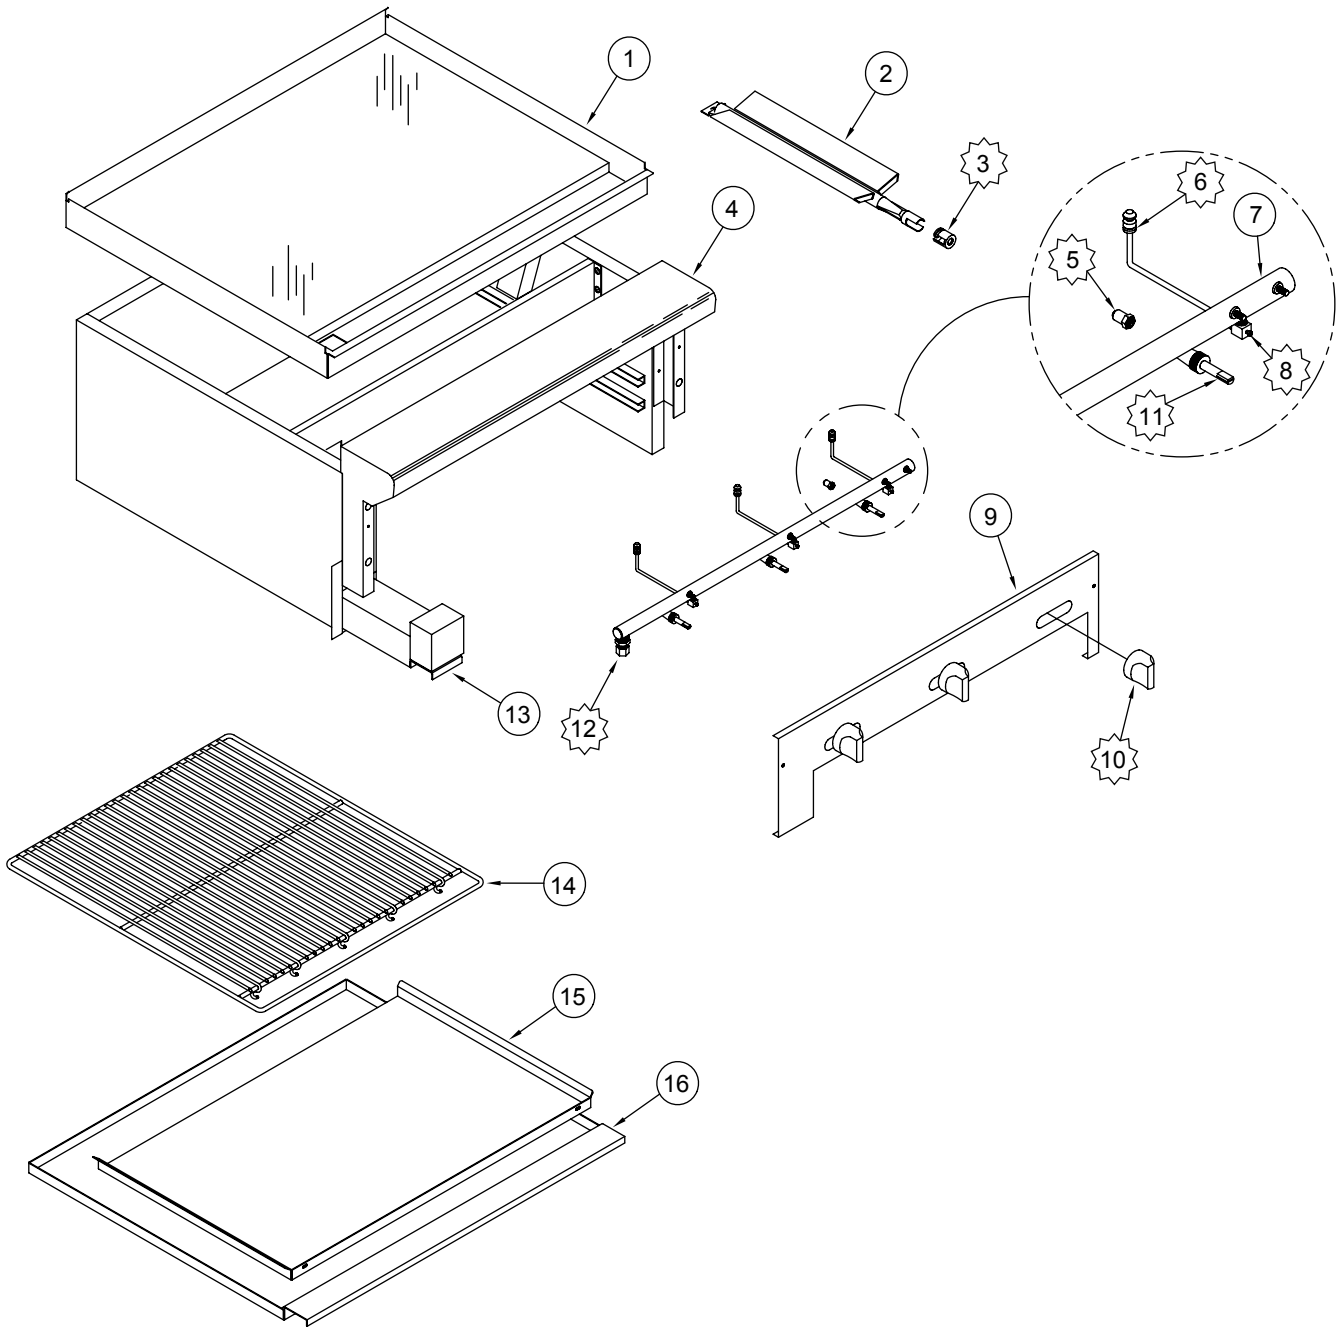

# ARGB

 <p><b>3</b> AIR SHUTTER</p>	 <p><b>5</b> ORIFICE HOOD</p>	 <p><b>6</b> PILOT</p>	 <p><b>8</b> 90° PILOT VALVE</p>	 <p><b>10</b> ON/OFF KNOB</p>	 <p><b>11</b> GAS VALVE</p>	 <p><b>12</b> 1/4 NPT X 3/8 CC BRASS FITTING</p>
---	--	---	---	---	--	---

# ARGB

ITEM NO.	PART NO.	DESCRIPTION
2	<a href="#">A14079</a>	Deflector, Wire Mesh Raised Griddle AR Range (2 per set)
	<a href="#">A14048</a>	Burner, Raised Griddle Broiler 10261 AR Range
3	<a href="#">A14036</a>	Air Shutter, 1"
5	<a href="#">A29005</a>	Orifice Hood, #55 1/2" Brass 11055 LPG Gas
	<a href="#">A29002</a>	Orifice Hood, #46 1/2" Brass 11046 Nat Gas
6	<a href="#">A29206</a>	Pilot Tip, Assembly, Raised Griddle 10245 AR Range
8	<a href="#">A29300</a>	Valve, Pilot Elbow Adjustable 10418 1/8" NPT 3/16" CC
10	<a href="#">A32002</a>	Knob, Gas On/Off Glossy Black Flat Up
11	<a href="#">A80109</a>	Valve, Gas Manual On/Off UL 10419, AR, ARKB, ARRB, AECEB
12	<a href="#">A28000</a>	Fitting, 3/8" CC x 1/4" MIP Brass <a href="#">10011</a>
13	<a href="#">A99644</a>	Grease Can, Raised Griddle 1230
14	<a href="#">A31022</a>	Rack, 24" Raised Griddle Chrome Pltd 10263-24 NSF 24-5/16" x 19-7/8"
	<a href="#">A31023</a>	Rack, 12" Raised Griddle Chrome Pltd 10263-12 NSF 24-5/16" x 7-1/2"
	<a href="#">A31024</a>	Rack, 36" Raised Griddle Chrome Pltd 10263-36 NSF 31-5/16" x 24-7/16"
	<a href="#">A31026</a>	Rack, 48" Raised Griddle Chrome Pltd 10263-48 NSF 43-5/16" x 23-7/16"
15	<a href="#">A99630</a>	Drip Pan, 24" Raised Griddle 1217-24 AR Range
	<a href="#">A99631</a>	Drip Pan, 36" Raised Griddle 1217-36 AR Range
	<a href="#">A99633</a>	Drip Pan, 48" Raised Griddle 1217-48 AR Range
16	<a href="#">A99640</a>	Crumb Tray, 12" Raised Griddle 1220-12 AR Range
	<a href="#">A99641</a>	Crumb Tray, 24" Raised Griddle 1220-24 AR Range
	<a href="#">A99642</a>	Crumb Tray, 36" Raised Griddle 1220-36 AR Range
	<a href="#">A99734</a>	Crumb Tray, 48" Raised Griddle 1220-48 AR Range