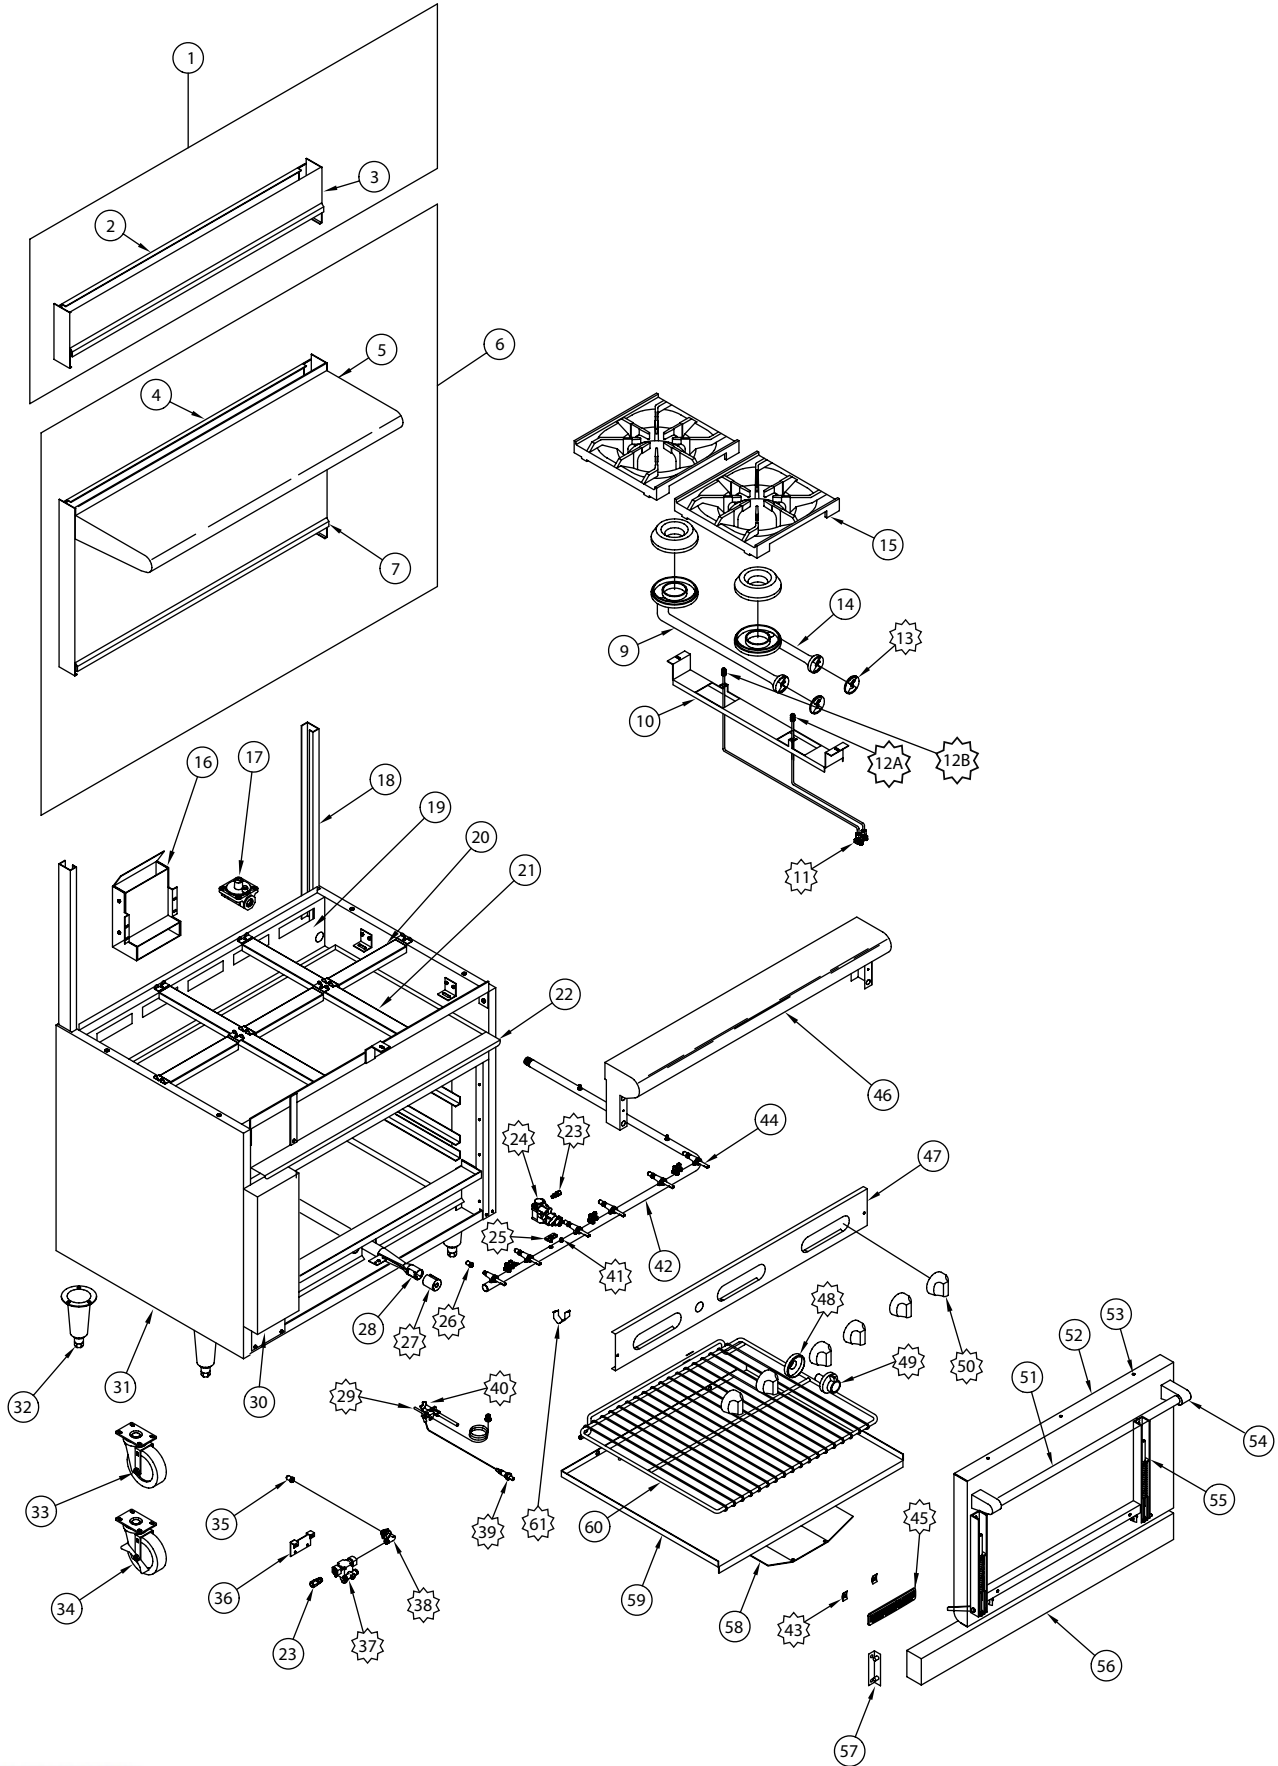

AR Series

DESIGNED & BUILT IN USA
PROFESSIONAL FINISH UP TO 36 INCHES

13592 Desmond St., Pacoima, CA 91331 818.897.0808 888.753.9898 www.americanrange.com

AMERICAN RANGE

AR Series

ITEM NO.	PART NO.	DESCRIPTION
9	A14005	Venturi, Long w/Lift Off Burner Head
10	A99585	Hanger, Burner AR Series 1180
11	A29301	Valve, Dual Gas Pilot 1/8" x 3/16" C 10432
12A	A11200	Pilot Tip, Assembly Short New Front Open Burner AR Series
12B	A11201	Pilot Tip, Assembly Long New Rear Open Burner AR Series
13	A14037	Air Shutter, 2" 10464
14	A14006	Venturi, Short w/Lift Off Burner Head
15	A17000	Grates, Top 12" x 12" Cast Iron 10450-12
16	A99317	Flue, Oven AR Ranges 10207
17	A80110	Valve, Pressure Regulator 3/4" 10480 Nat Gas Set 5.
	A80011	Valve, Pressure Regulator 3/4" 10481 LPG Gas Set 10.0
18	A99602	Channel, High Rise AR Range 1037 Standard
20	A99314	Bracket, Top Grate w/Support 1181 Short Aluminized Metal
21	A99315	Bracket, Top Grate w/Support 1182 Long Aluminized Metal
22	A99530	Crumb Tray, 12" AR-6 / ARHP-12
	A99531	Crumb Tray, 24" AR-6 / ARHP-24
	A99532	Crumb Tray, 36" AR-6 / ARHP-36 1026-36
	A99533	Crumb Tray, 48" AR-6 / ARHP-48 1026-48
23	A28000	Fitting, 3/8" CC x 1/4" MIP Brass 10011
24	A11101	Thermostat, BJ Griddle/Gas Oven 10421 1 Outlet BJA25PB-04-48
	A11113	Thermostat, BJ Griddle/Gas Oven 10482 2 Outlet BJA25PBD-01-48
25	A23100	Nipple, Flange BJ Thermostat 10012
26	A29000	Orifice Hood, #39 1/2" Brass 11039 Nat Gas
	A29007	Orifice Hood, #53 1/2" Brass LPG Gas
27	A14049	Air Shutter, 1"
28	R14020	Burner, Bake Oven ARROB/ARRSB/AR Series

subject to change without notice.

11 	12 	13 	23 	24 	25 	26
DOUBLE PILOT VALVE	PILOT TIP ASSY	AIR SHUTTER	1/4 NPT x 3/8 CC BRASS FITTING	B.J. THERMOSTAT SINGLE OUTLET	THERMOSTAT FLANGE	ORIFICE HOOD
27 	29 	37 	38 	39 	40 	41
AIR SHUTTER	THERMOCOUPLE	SAFETY VALVE	ORIFICE ELBOW	PIEZO IGNITOR	OVEN PILOT	1/8 PLUG
43 	44 	45 	48 	49 	50 	61
SPEED NUT	GAS VALVE	AMERICAN RANGE NAME PLATE	BEZEL	GRIDDLE THERMOSTAT KNOB	ON/OFF KNOB	BULB CLIP