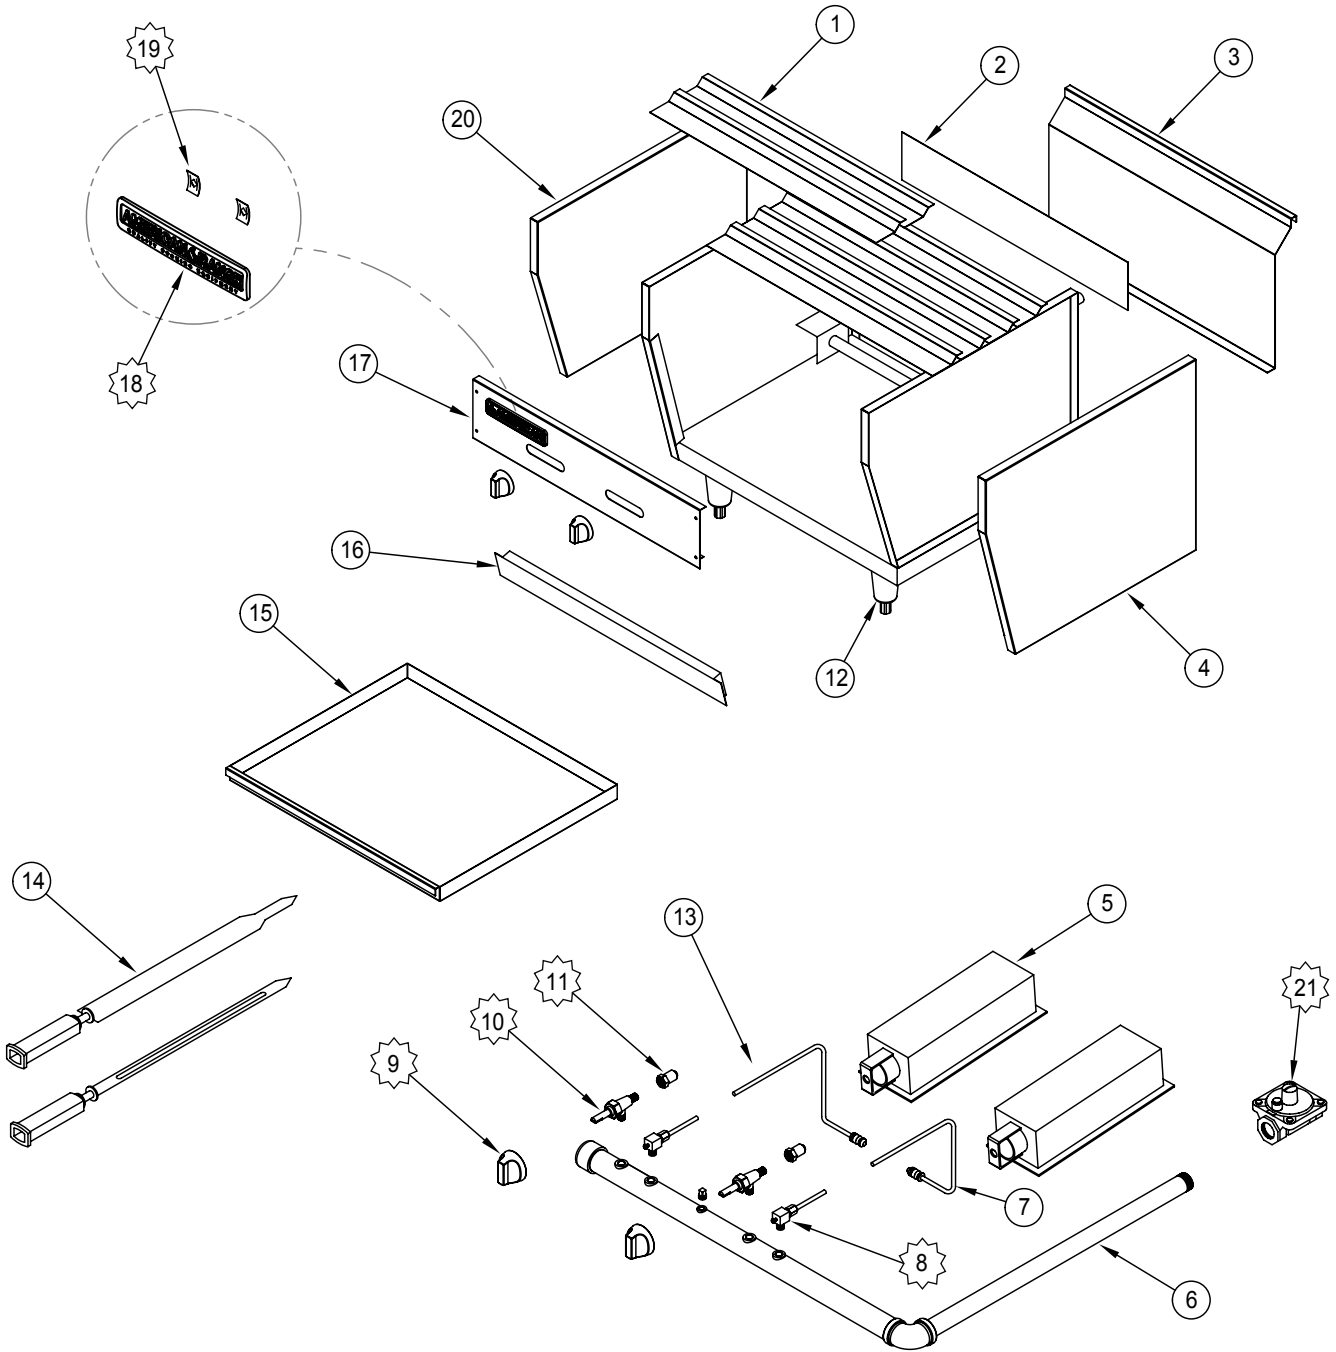

AROB

AROB

ITEM NO.	PART NO.	DESCRIPTION
5	A14050	Burner, Infrared 19-3/4" x 8" AROB
7	A29232	Pilot, Tip Right Assembly Single AROB
8	A29300	Valve, Pilot Elbow Adjustable 10418 1/8NPT 2/16 CC
9	A32001	Knob, Gas On/Off Glossy Black Flat Down
10	A80109	Valve, Gas Manual On/Off UL 10419, AR, ARKB, ARRB, AECB
11	A29003	Orifice Hood, #53 1/2" Brass Flat Head/MSD LPG Gas AROB
	A29012	Orifice Hood, #43 1/2" Brass 11043 AROB Nat Gas
12	A35001	Leg, 6" Cone 3" Adjustable Bullet Chrome Plated
13	A29231	Pilot, Tip Left Assembly Single AROB
14	A31043	Skewer, (Shish Kabob) w/Handle Heavy Duty Stainless ARKB
	A31044	Skewer, (Lule Kabob) w/Handle Heavy Duty Stainless ARKB
18	A38000	Name Plate, American Range 8" 10499 Quality Commercial Chrome
19	A44003	Nut, Speed #6 Push Black 10601
21	A80110	Valve, Pressure Regulator 3/4 10480 Nat Gas Set 5
	A80011	Valve, Pressure Regulator 3/4 10481 LPG Gas Set 10.0

subject to change without notice.

 <p>8</p> <p>90° SINGLE PILOT ADJUSTABLE VALVE</p>	 <p>9</p> <p>BLACK ON/OFF KNOB</p>	 <p>10</p> <p>GAS VALVE</p>	 <p>11</p> <p>ORIFICE HOOD</p>	 <p>18</p> <p>AMERICAN RANGE NAME PLATE</p>	 <p>19</p> <p>SPEED NUT</p>	 <p>21</p> <p>REGULATOR</p>
--	---	--	---	---	--	--