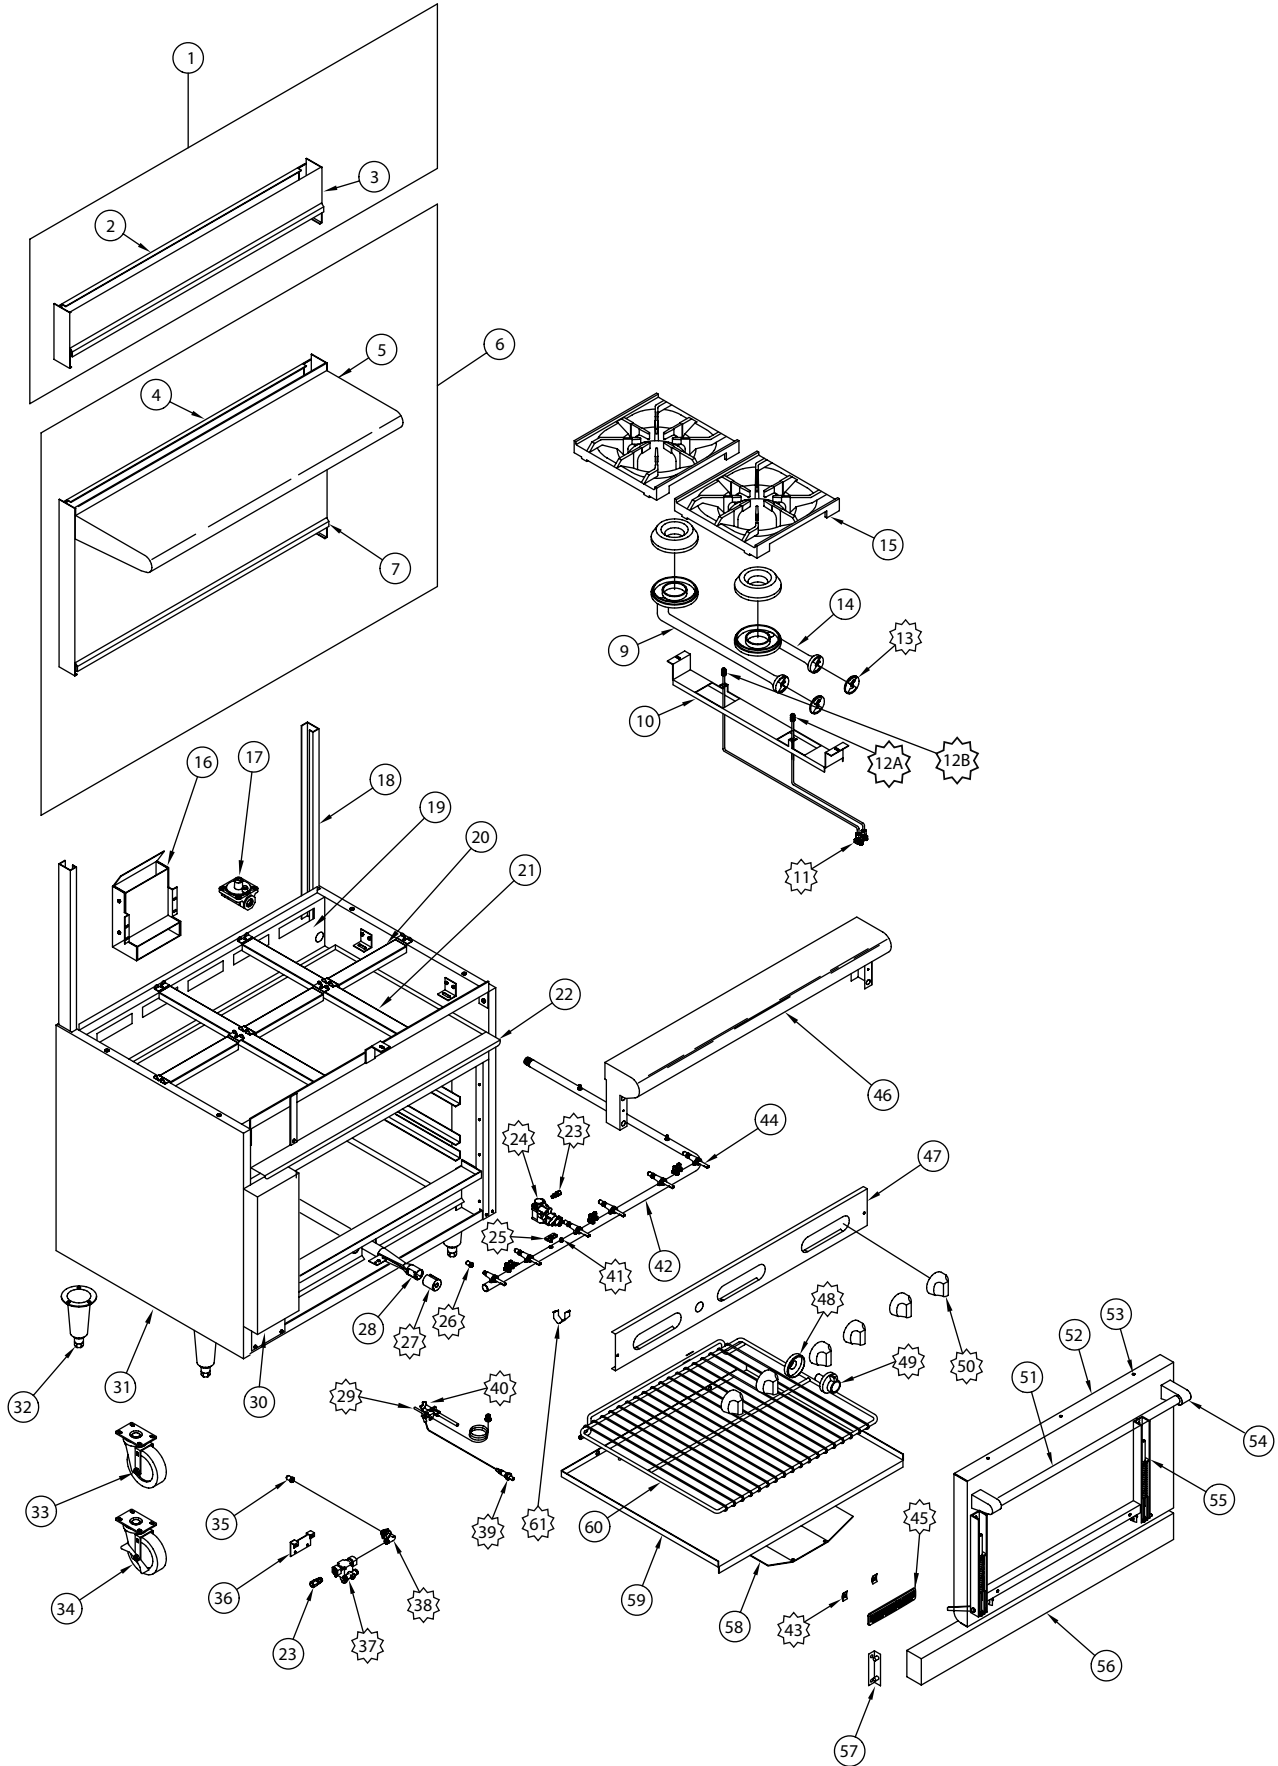

AR Series

DESIGNED & BUILT IN USA
PROFESSIONAL COOKING EQUIPMENT

13592 Desmond St., Pacoima, CA 91331 818.897.0808 888.753.9898 www.americanrange.com

AMERICAN RANGE

AR Series

ITEM NO.	PART NO.	DESCRIPTION
9	A14005	Venturi, Long w/Lift Off Burner Head
10	A99585	Hanger, Burner AR Series 1180
11	A29301	Valve, Dual Gas Pilot 1/8" x 3/16" C 10432
12A	A11200	Pilot Tip, Assembly Short New Front Open Burner AR Series
12B	A11201	Pilot Tip, Assembly Long New Rear Open Burner AR Series
13	A14037	Air Shutter, 2" 10464
14	A14006	Venturi, Short w/Lift Off Burner Head
15	A17000	Grates, Top 12" x 12" Cast Iron 10450-12
16	A99317	Flue, Oven AR Ranges 10207
17	A80110	Valve, Pressure Regulator 3/4" 10480 Nat Gas Set 5.
	A80011	Valve, Pressure Regulator 3/4" 10481 LPG Gas Set 10.0
18	A99602	Channel, High Rise AR Range 1037 Standard
20	A99314	Bracket, Top Grate w/Support 1181 Short Aluminized Metal
21	A99315	Bracket, Top Grate w/Support 1182 Long Aluminized Metal
22	A99530	Crumb Tray, 12" AR-6 / ARHP-12
	A99531	Crumb Tray, 24" AR-6 / ARHP-24
	A99532	Crumb Tray, 36" AR-6 / ARHP-36 1026-36
	A99533	Crumb Tray, 48" AR-6 / ARHP-48 1026-48
23	A28000	Fitting, 3/8" CC x 1/4" MIP Brass 10011
24	A11101	Thermostat, BJ Griddle/Gas Oven 10421 1 Outlet BJA25PB-04-48
	A11113	Thermostat, BJ Griddle/Gas Oven 10482 2 Outlet BJA25PBD-01-48
25	A23100	Nipple, Flange BJ Thermostat 10012
26	A29000	Orifice Hood, #39 1/2" Brass 11039 Nat Gas
	A29007	Orifice Hood, #53 1/2" Brass LPG Gas
27	A14049	Air Shutter, 1"
28	R14020	Burner, Bake Oven ARROB/ARRSB/AR Series

subject to change without notice.

 DOUBLE PILOT VALVE	 PILOT TIP ASSY	 AIR SHUTTER	 1/4 NPT x 3/8 CC BRASS FITTING	 B.J. THERMOSTAT SINGLE OUTLET	 THERMOSTAT FLANGE	 ORIFICE HOOD
 AIR SHUTTER	 THERMOCOUPLE	 SAFETY VALVE	 ORIFICE ELBOW	 PIEZO IGNITOR	 OVEN PILOT	 1/8 PLUG
 SPEED NUT	 GAS VALVE	 AMERICAN RANGE NAME PLATE	 BEZEL	 GRIDDLE THERMOSTAT KNOB	 ON/OFF KNOB	 BULB CLIP