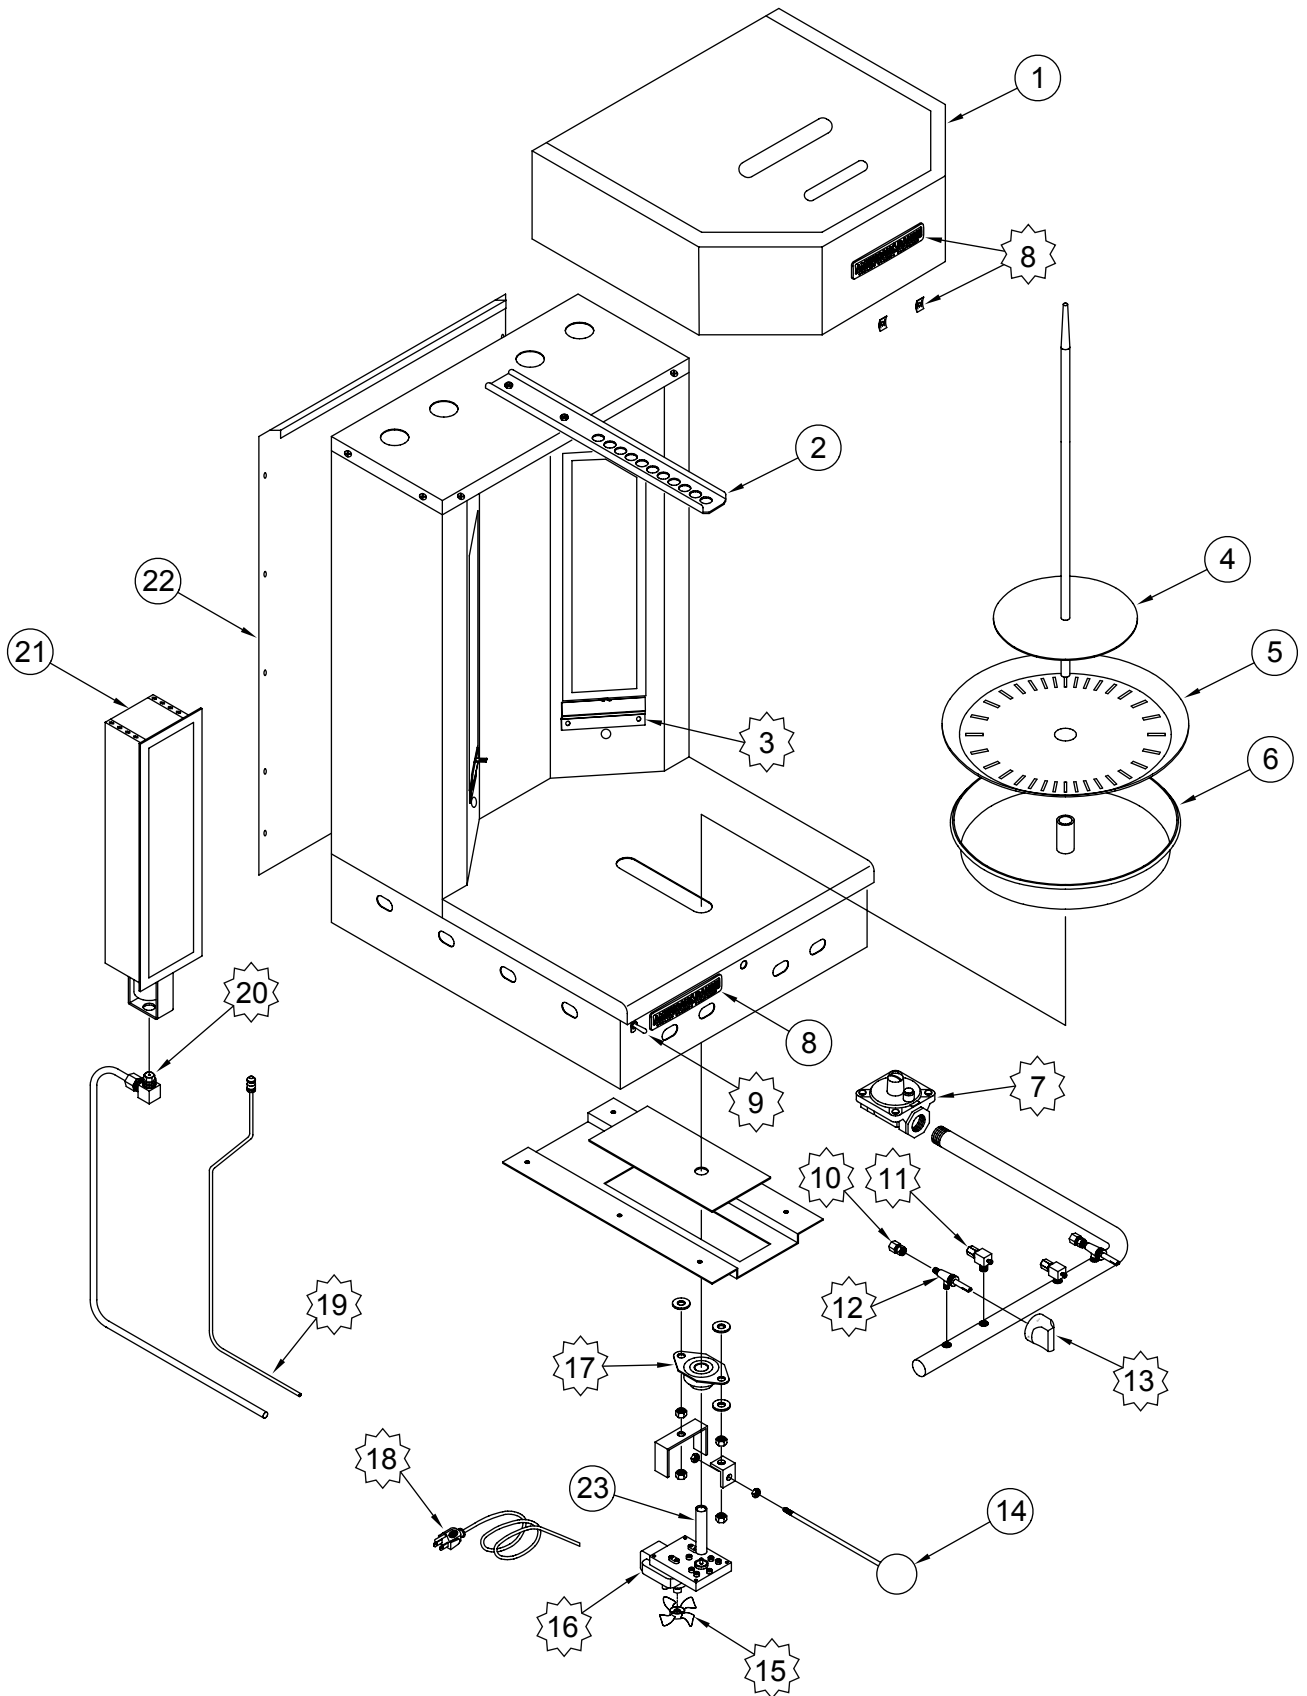

AVB

AVB

ITEM NO.	PART NO.	DESCRIPTION
1	A99627	Cover, Top AVCB-2 Heavy Duty 6000-A-01 Stainless Steel
2	A31028	Spit Guide, 6 Position AVB 10288
3	A99805	Bracket, Gas Pilot Rt IR Burner 70785R
	A99806	Bracket, Gas Pilot Lt IR Burner 70785L
4	A99453	Plate, Spit Rotisserie Assembly 10289 AVB
5	A99656	Pan, Grease Funnel AVB 10603
6	A99452	Pan, Grease Collector AVB 10604
7	A80110	Valve, Pressure Regulator 3/4 10480 Nat Gas Set 5.
	A80011	Valve, Pressure Regulator 3/4 10481 LPG Gas Set 10.0
8	A38000	Name Plate, American Range 8" 10499 Quality Commercial Chrome
	A44003	Nut, Speed #6 Push Black 10601
9	A10014	Switch, Toggle On/Off 115V 10417
10	A28028	Adapter, 3/8C x 3/8-27 Uns Brass
11	A29300	Valve, Pilot Elbow Adjustable 10418 1/8 NPT 3/16 CC
12	A80109	Valve, Gas Manual On/Off UL 10419, AR, ARKB, ARRB, AECB
13	A32001	Knob, Gas On/Off Glossy Black Flat Down
14	A32100	Handle, Assembly Front to Back 10605 Adjustment
15	A32008	Fan Blade, AVB Gear Motor
16	A91003	Motor, Gear 115V ACB-4, AVB 10410
17	A40005	Bearing, High Heat Flanged 3/4" 10429 Bore w/3 Set Screws
18	A13100	Cord, Power NEMA 5-15P SJT 16/3 6' Black ROJ 5-1/2" Grn #10 Term
19	A29214	Pilot Tip, Assembly AVB 10239
20	A29105	Spud, Hex Orifice #55 LPG Gas Infrared
	A29116	Spud, Hex Orifice #47 Nat Gas
	A29400	Gas Supply, Assembly IR Burner AVB
21	A14016	Burner, Infrared AVB & AGBU 10620 Old Style 17-1/4" x 4"
22	A99807	Panel, Back AVB 18ga Aluminized Part 4