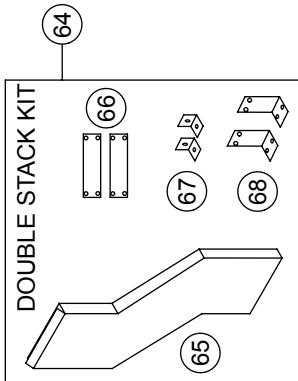

MAJESTIC CONVECTION OVEN STANDARD & BAKERY DEPTH

MAJESTIC - ELECTRIC

MAJESTIC - ELECTRIC

ITEM NO.	PART NO.	DESCRIPTION
1	A91014	Motor, 1/2HP 50/60HZ 1725/1140 ME/MESD 200-230V 200V 60/50HZ
2	A52530	Mounting Plate, Motor Assembly Insulated M/MSD Series
3	A91201	Blower, Motor Wheel w/Stainless Set Screws M/MSD Series
	A42175	Screw, Set 8mm x 16mm Socket SS M/MSD Blower Wheel
4	A12000	Element, Heating Assembly 9.9KW 3300W Per Rod 208V Incoloy ME
	A12004	Element, Heating Assembly 9.9KW 3300W Per Rod 240V Incoloy ME
5	A53022	Snorkel, Vent Tube Assy M/MSD
6	A52497	Cover, Blower Wheel M/MSD Series Heavy Duty Stainless
7	A99324	Flue Box, Oven M/MSD
8	A99445	Panel, Top Bakery Depth Heavy Duty Stainless M/MA Series
	A99625	Panel, Top Standard Dept Heavy Duty Stainless MSD Series
9	A99444	Panel, Side Left Bakery Depth Heavy Duty Stainless M/MA
	A99622	Panel, Side Left Standard Depth Heavy Duty Stainless MSD Series
10	A99281	Cover, Top Trim M/MSD Series Heavy Duty Stainless
11	A43000	Bushing, Oilite Bronze Flanged M/MSD Series
12	A99341	Bracket, Door Support Channel 1755B New Style MDS/Majestic
12A	A99303	Bracket, Door Bushing Locking
13	A43108	Chain Majestic
	A43101	Link, Chain M1
	A43005	Rod, 1CV 1/4" x 3" Rt/Lt M/MSD Series
	A43006	Rod, 1CV 1/4" x 20" Rt/Lt ARFO/M1
	A43001	Turnbuckle, 1CV Alum Body M/MSD Series
	A99306	Chain Assembly, M/MSD Door Closing w/Cast Iron Turnbuckle
15	A27005	Glass, Window Pack and J-Trim M-1/MSD
16	A99263	Door, Solid Stainless Left hand Assembly w/Pullarm M/MSD Series
	A99264	Door, Glass Window Pack Stainless Left Side w/Pullarm M/MSD Series
17	A43022	Bearing Sleeve, Bronze 1/2" ID x 3/4" OD 1/2" LG
18	A53072	Tube, Handle M1/MSD 180 Grit 71955 SS .049W 1-1/4" X 23.40"
19	A32150	Bracket, Door Handle Heavy Duty 18164 Chrome Plated
20	A99471	Kick Plate, Louvered Heavy Duty Stainless M/MSD

subject to change without notice.

  5/8 BUSHING	 BEARING SLEEVE BRONZE 1/2"IDx3/4"ODx1/2"LG	 SWITCH ACTIVATOR	 DOOR SWITCH	 LIGHT SOCKET	 MOMENTARY SWITCH	 HI/LOW SWITCH
  TIMER KNOB	 KNOB, DIAL KXT THERMOSTAT 10411	 BEZEL	 "ON/OFF/COOL" SWITCH	 INDICATOR LIGHT	 KXT THERMOSTAT