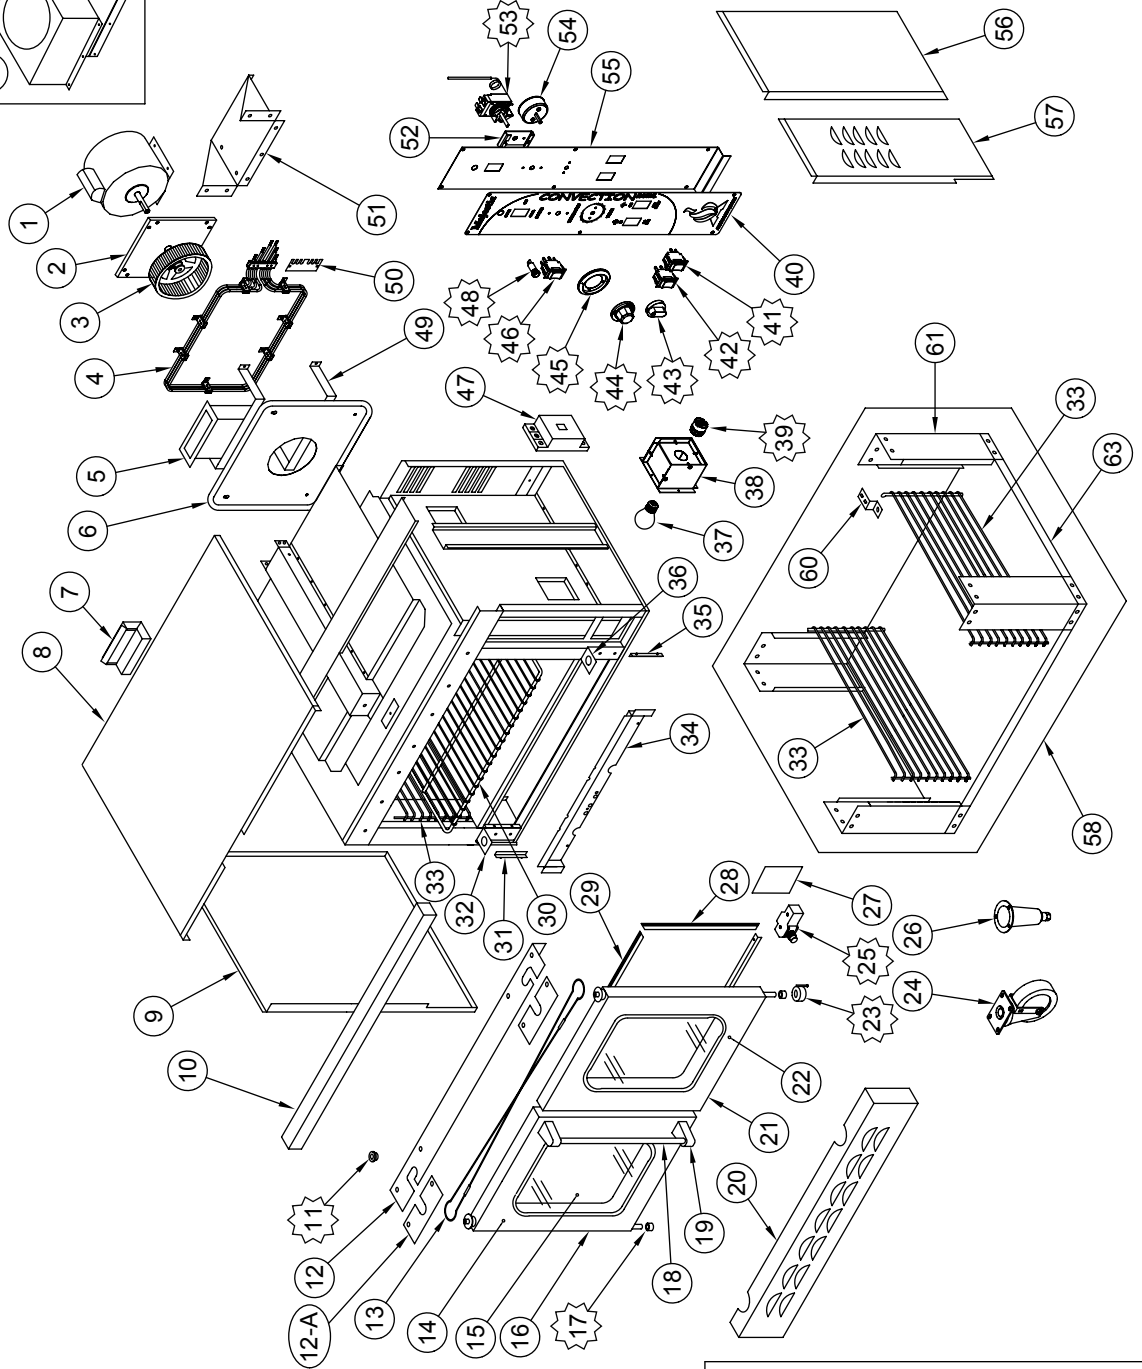

MAJESTIC CONVECTION OVEN STANDARD & BAKERY DEPTH

MAJESTIC - ELECTRIC

MAJESTIC - ELECTRIC

ITEM NO.	PART NO.	DESCRIPTION
1	A91014	Motor, 1/2HP 50/60HZ 1725/1140 ME/MESD 200-230V 200V 60/50HZ
2	A52530	Mounting Plate, Motor Assembly Insulated M/MSD Series
3	A91201	Blower, Motor Wheel w/Stainless Set Screws M/MSD Series
	A42175	Screw, Set 8mm x 16mm Socket SS M/MSD Blower Wheel
4	A12000	Element, Heating Assembly 9.9KW 3300W Per Rod 208V Incoloy ME
	A12004	Element, Heating Assembly 9.9KW 3300W Per Rod 240V Incoloy ME
5	A53022	Snorkel, Vent Tube Assy M/MSD
6	A52497	Cover, Blower Wheel M/MSD Series Heavy Duty Stainless
7	A99324	Flue Box, Oven M/MSD
8	A99445	Panel, Top Bakery Depth Heavy Duty Stainless M/MA Series
	A99625	Panel, Top Standard Dept Heavy Duty Stainless MSD Series
9	A99444	Panel, Side Left Bakery Depth Heavy Duty Stainless M/MA
	A99622	Panel, Side Left Standard Depth Heavy Duty Stainless MSD Series
10	A99281	Cover, Top Trim M/MSD Series Heavy Duty Stainless
11	A43000	Bushing, Oilite Bronze Flanged M/MSD Series
12	A99341	Bracket, Door Support Channel 1755B New Style MDS/Majestic
12A	A99303	Bracket, Door Bushing Locking
13	A43108	Chain Majestic
	A43101	Link, Chain M1
	A43005	Rod, 1CV 1/4" x 3" Rt/Lt M/MSD Series
	A43006	Rod, 1CV 1/4" x 20" Rt/Lt ARFO/M1
	A43001	Turnbuckle, 1CV Alum Body M/MSD Series
	A99306	Chain Assembly, M/MSD Door Closing w/Cast Iron Turnbuckle
15	A27005	Glass, Window Pack and J-Trim M-1/MSD
16	A99263	Door, Solid Stainless Left hand Assembly w/Pullarm M/MSD Series
	A99264	Door, Glass Window Pack Stainless Left Side w/Pullarm M/MSD Series
17	A43022	Bearing Sleeve, Bronze 1/2" ID x 3/4" OD 1/2" LG
18	A53072	Tube, Handle M1/MSD 180 Grit 71955 SS .049W 1-1/4" X 23.40"
19	A32150	Bracket, Door Handle Heavy Duty 18164 Chrome Plated
20	A99471	Kick Plate, Louvered Heavy Duty Stainless M/MSD

subject to change without notice.

  5/8 BUSHING	 BEARING SLEEVE BRONZE 1/2"IDx3/4"ODx1/2"LG	 SWITCH ACTIVATOR	 DOOR SWITCH	 LIGHT SOCKET	 MOMENTARY SWITCH	 HI/LOW SWITCH
  TIMER KNOB	 KNOB, DIAL KXT THERMOSTAT 10411	 BEZEL	 "ON/OFF/COOL" SWITCH	 INDICATOR LIGHT	 KXT THERMOSTAT