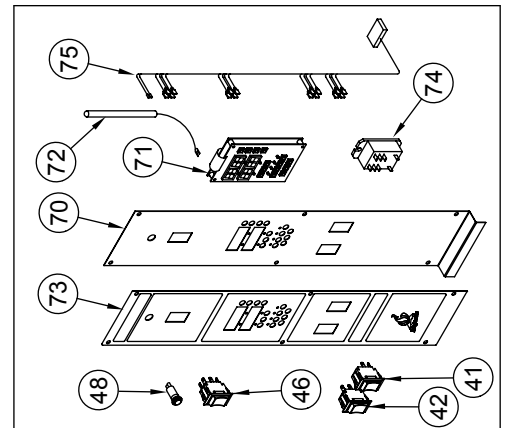

MAJESTIC CONVECTION OVEN STANDARD & BAKERY DEPTH

MAJESTIC - ELECTRIC

MAJESTIC - ELECTRIC

ITEM NO.	PART NO.	DESCRIPTION
1	A91014	Motor, 1/2HP 50/60HZ 1725/1140 ME/MESD 200-230V 200V 60/50HZ
2	A52530	Mounting Plate, Motor Assembly Insulated M/MSD Series
3	A91201	Blower, Motor Wheel w/Stainless Set Screws M/MSD Series
	A42175	Screw, Set 8mm x 16mm Socket SS M/MSD Blower Wheel
4	A12000	Element, Heating Assembly 9.9KW 3300W Per Rod 208V Incoloy ME
	A12004	Element, Heating Assembly 9.9KW 3300W Per Rod 240V Incoloy ME
5	A53022	Snorkel, Vent Tube Assy M/MSD
6	A52497	Cover, Blower Wheel M/MSD Series Heavy Duty Stainless
7	A99324	Flue Box, Oven M/MSD
8	A99445	Panel, Top Bakery Depth Heavy Duty Stainless M/MA Series
	A99625	Panel, Top Standard Dept Heavy Duty Stainless MSD Series
9	A99444	Panel, Side Left Bakery Depth Heavy Duty Stainless M/MA
	A99622	Panel, Side Left Standard Depth Heavy Duty Stainless MSD Series
10	A99281	Cover, Top Trim M/MSD Series Heavy Duty Stainless
11	A43000	Bushing, Oilite Bronze Flanged M/MSD Series
12	A99341	Bracket, Door Support Channel 1755B New Style MDS/Majestic
12A	A99303	Bracket, Door Bushing Locking
13	A43108	Chain Majestic
	A43101	Link, Chain M1
	A43005	Rod, 1CV 1/4" x 3" Rt/Lt M/MSD Series
	A43006	Rod, 1CV 1/4" x 20" Rt/Lt ARFO/M1
	A43001	Turnbuckle, 1CV Alum Body M/MSD Series
	A99306	Chain Assembly, M/MSD Door Closing w/Cast Iron Turnbuckle
15	A27005	Glass, Window Pack and J-Trim M-1/MSD
16	A99263	Door, Solid Stainless Left hand Assembly w/Pullarm M/MSD Series
	A99264	Door, Glass Window Pack Stainless Left Side w/Pullarm M/MSD Series
17	A43022	Bearing Sleeve, Bronze 1/2" ID x 3/4" OD 1/2" LG
18	A53072	Tube, Handle M1/MSD 180 Grit 71955 SS .049W 1-1/4" X 23.40"
19	A32150	Bracket, Door Handle Heavy Duty 18164 Chrome Plated
20	A99471	Kick Plate, Louvered Heavy Duty Stainless M/MSD

subject to change without notice.

  5/8 BUSHING	 BEARING SLEEVE BRONZE 1/2"IDx3/4"ODx1/2"LG	 SWITCH ACTIVATOR	 DOOR SWITCH	 LIGHT SOCKET	 MOMENTARY SWITCH	 HI/LOW SWITCH
  TIMER KNOB	 KNOB, DIAL KXT THERMOSTAT 10411	 BEZEL	 "ON/OFF/COOL" SWITCH	 INDICATOR LIGHT	 KXT THERMOSTAT