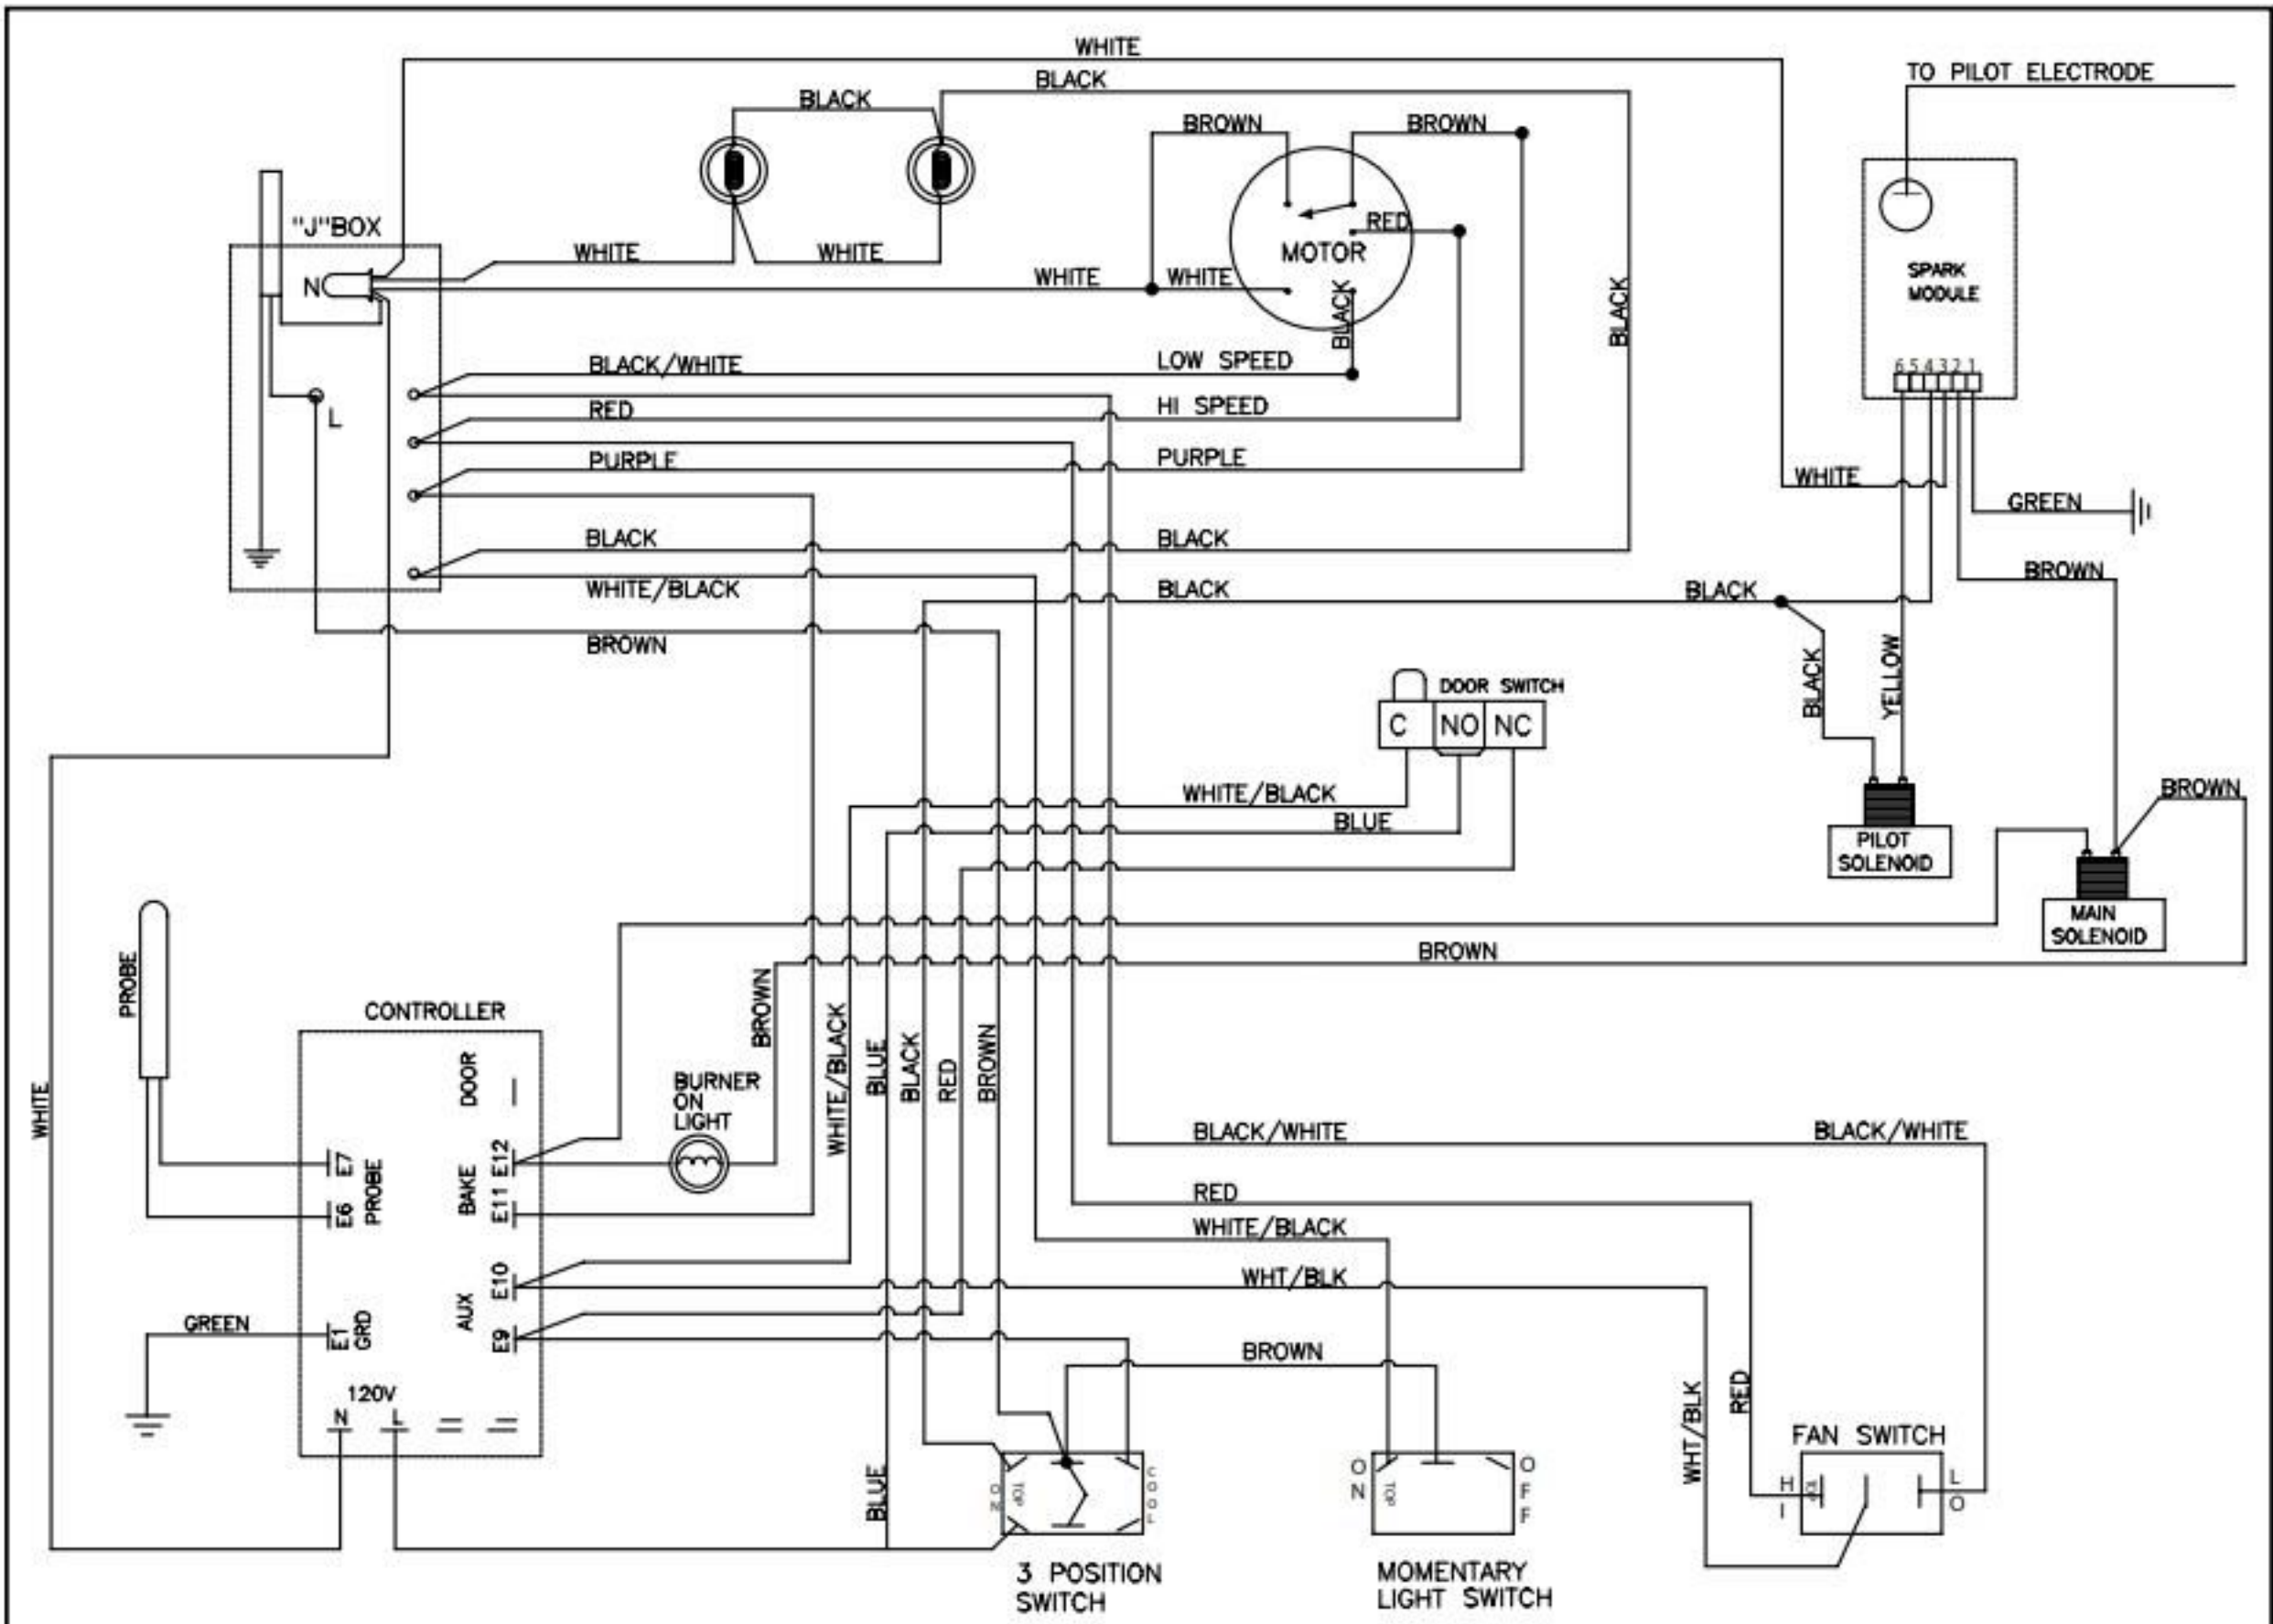

WIRE NUT TYPICAL

3 POSITION SWITCH (SEE TABLE ABOVE)

MOMENTARY LIGHT SWITCH

FAN SWITCH

DOOR SWITCH POSITION		
COM	NO	DOOR CLOSED
	NC	
COM	NO	DOOR OPEN
	NC	