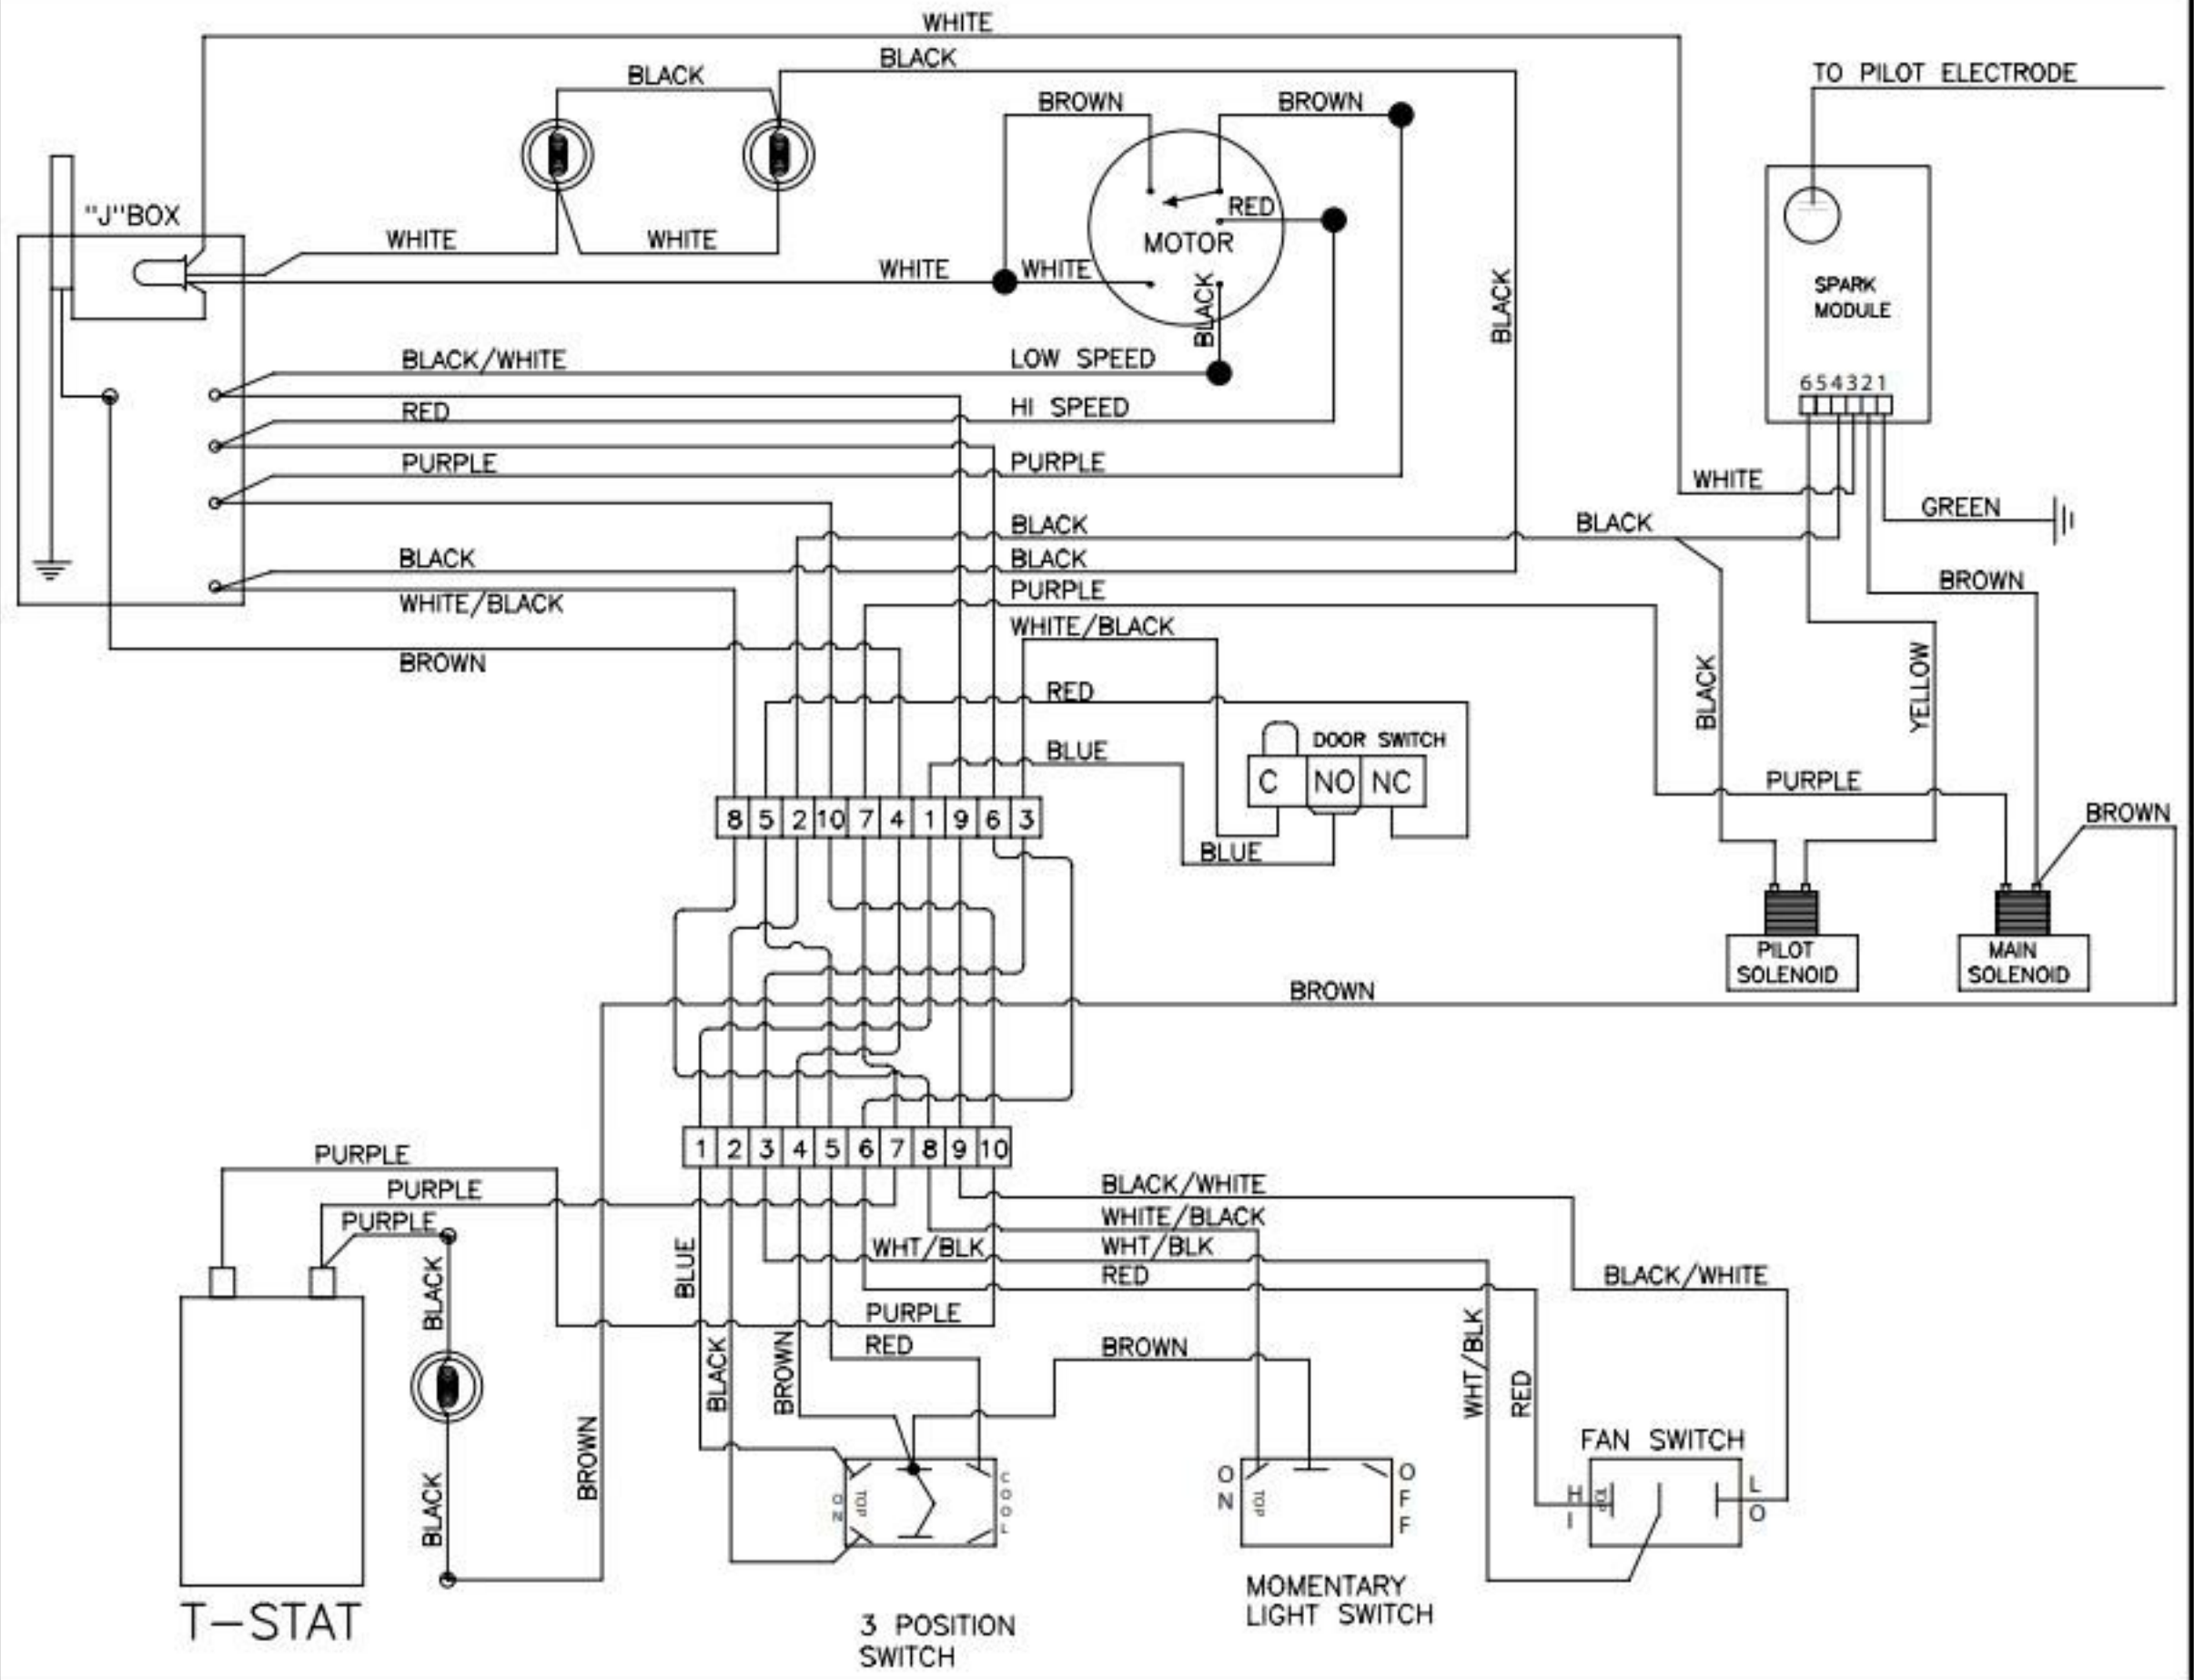

WIRE NUT TYPICAL

3 POSITION SWITCH (SEE TABLE ABOVE)

MOMENTARY LIGHT SWITCH

FAN SWITCH

DOOR SWITCH POSITION		
COM	NO	DOOR CLOSED
	NC	
COM	NO	DOOR OPEN
	NC	