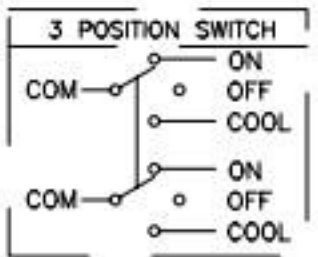

WIRE NUT TYPICAL

3 POSITION SWITCH (SEE TABLE ABOVE)

MOMENTARY LIGHT SWITCH

FAN SWITCH

DOOR SWITCH POSITION		
COM	NO	DOOR CLOSED
	NC	
COM	NO	DOOR OPEN
	NC	