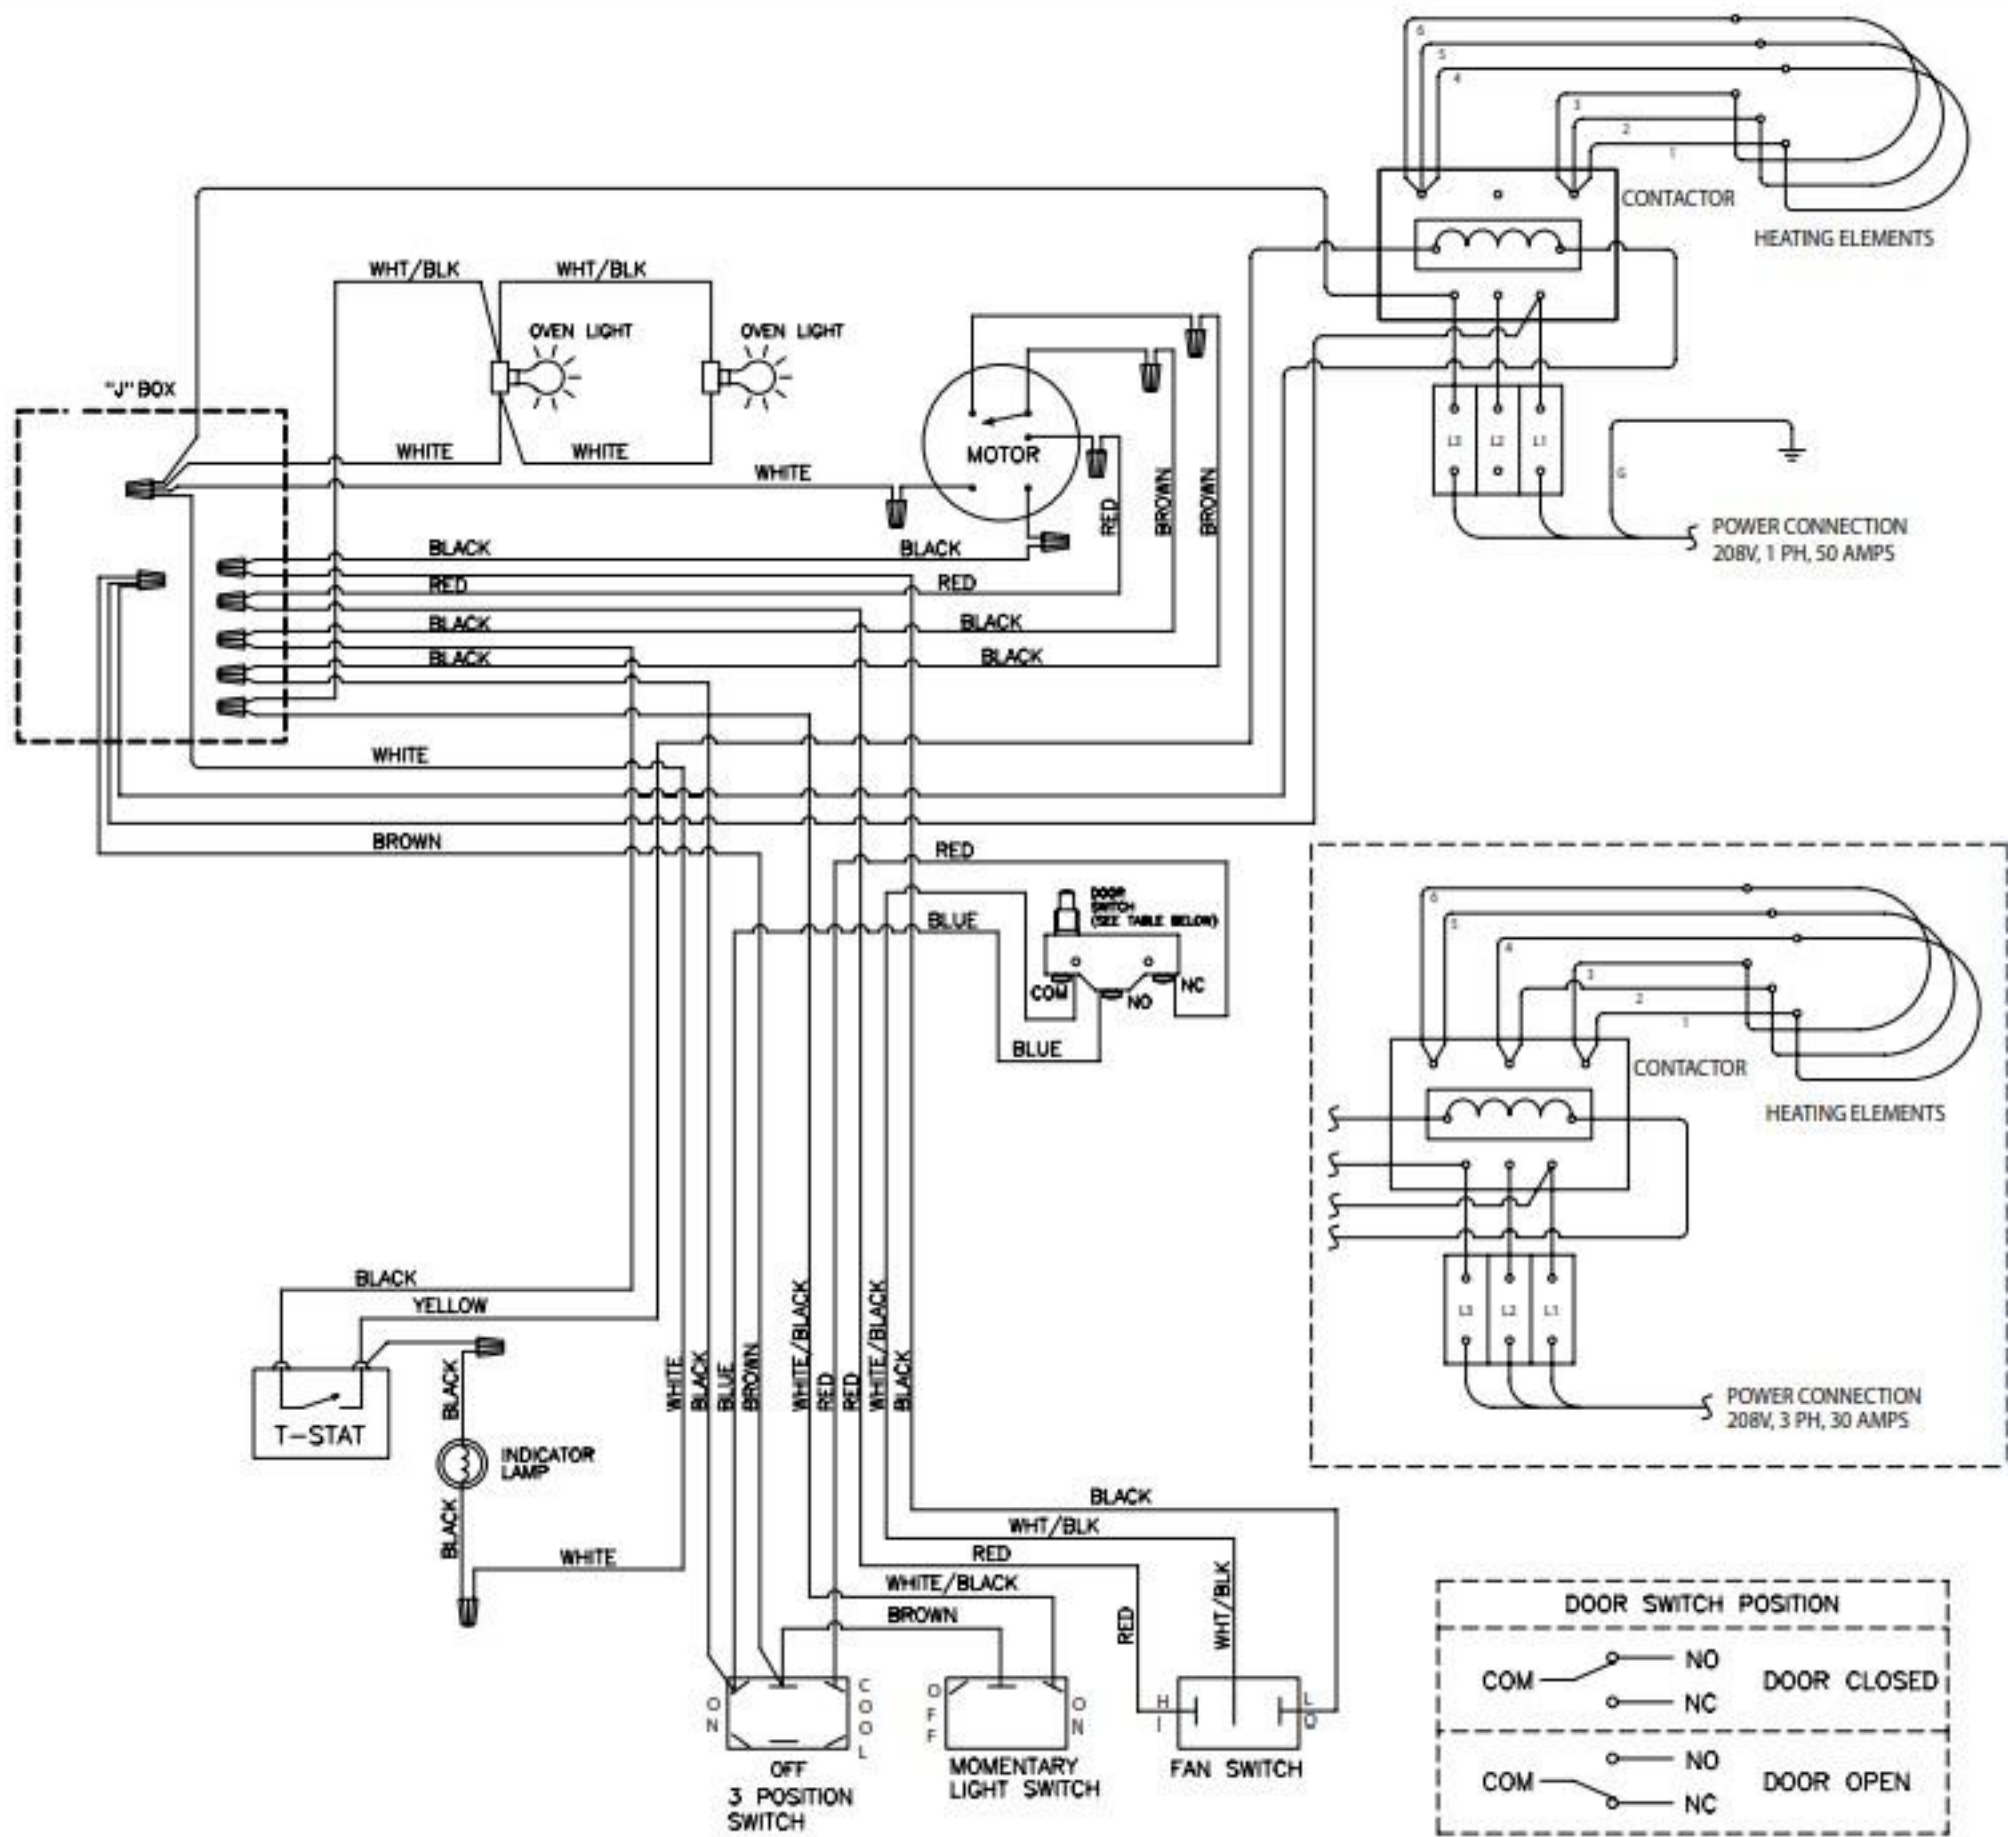

WIRE NUT TYPICAL

3 POSITION SWITCH (SEE TABLE ABOVE)

MOMENTARY LIGHT SWITCH

FAN SWITCH

DOOR SWITCH POSITION		
COM	NO	DOOR CLOSED
	NC	
COM	NO	DOOR OPEN
	NC	