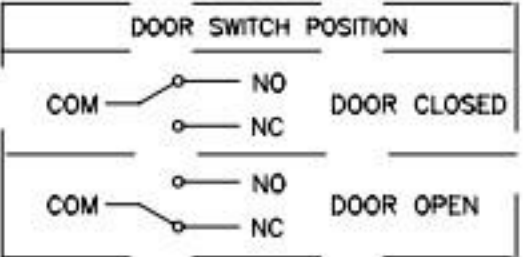

WIRE NUT TYPICAL

3 POSITION SWITCH (SEE TABLE ABOVE)

MOMENTARY LIGHT SWITCH

FAN SWITCH

DOOR SWITCH POSITION		
COM	NO	DOOR CLOSED
	NC	
COM	NO	DOOR OPEN
	NC	