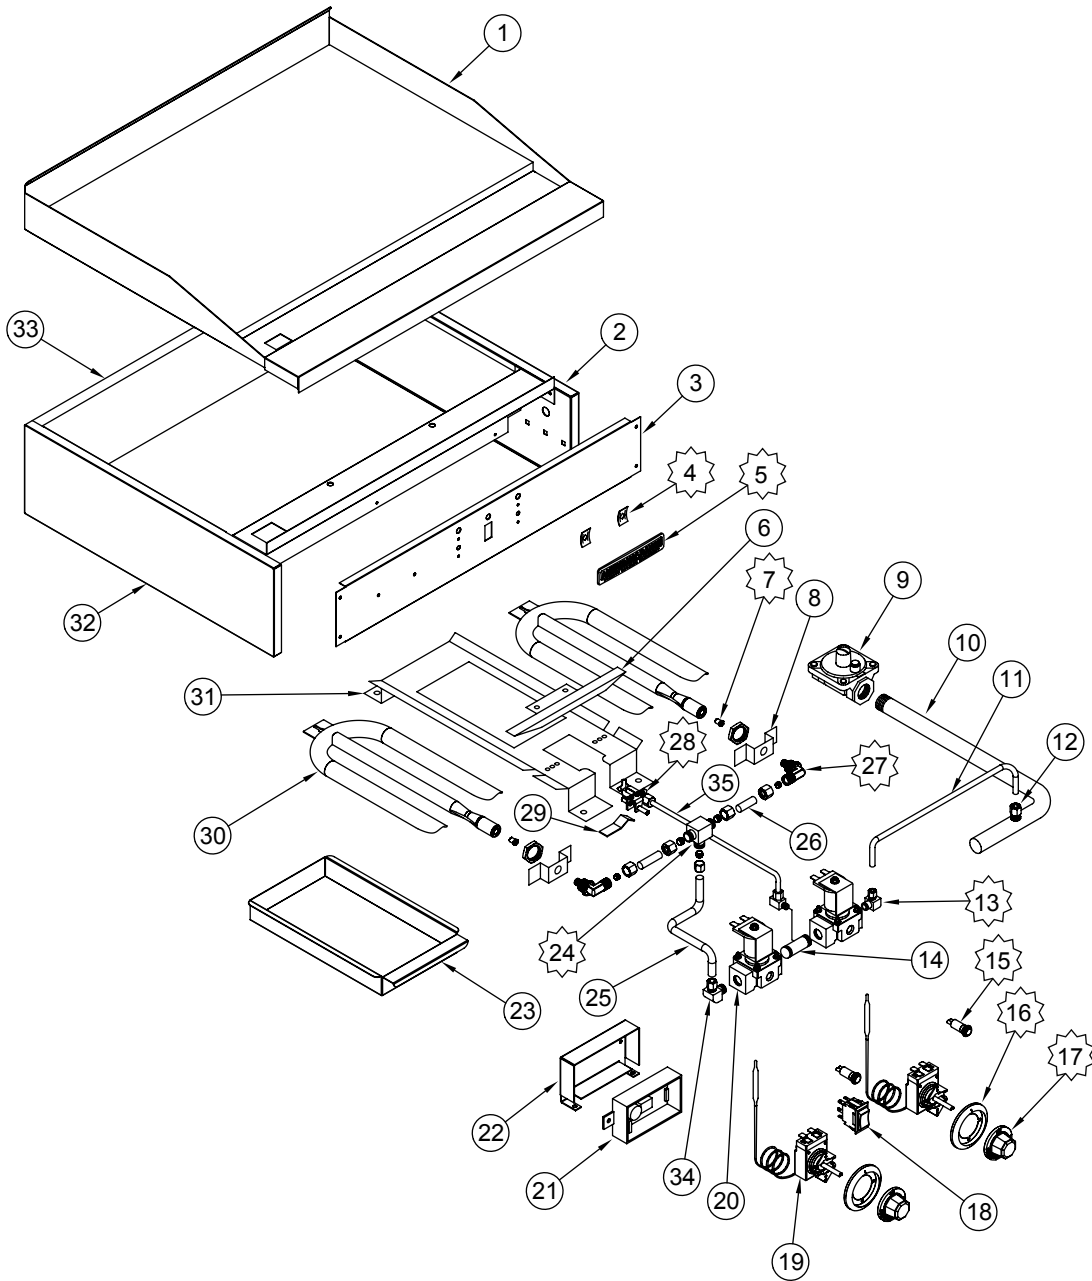

SAG

 <p>4</p> <p>SPEED NUT</p>	 <p>5</p> <p>AMERICAN RANGE NAME PLATE</p>	 <p>7</p> <p>ORIFICE HOOD</p>	 <p>13</p> <p>ORIFICE HOOD</p>	 <p>15</p> <p>LIGHT INDICATOR</p>	 <p>16</p> <p>BEZEL</p>	 <p>17</p> <p>KNOB</p>
 <p>24</p> <p>T-CONNECTOR</p>	 <p>27</p> <p>3/8" CC ORIFICE FITTING</p>	 <p>28</p> <p>PILOT ASSEMBLY</p>				

SAG

ITEM NO.	PART NO.	DESCRIPTION
4	A44003	Nut, Speed #6 Plush Black 10601
5	A38000	Name Plate, American Range 8" 10499 Quality Commercial Chrome
7	A29000	Orifice Hood, #39 1/2" Brass 11039 Nat Gas
	A29007	Orifice Hood, #53 1/2" Brass 11053 LPG Gas
9	A80110	Valve, Pressure Regulator 3/4 10480 Nat Gas Set 5.
	A80011	Valve, Pressure Regulator 3/4 10481 LPG Gas Set 10.0
11	A53025	Tubing, Aluminum 3/8" (sold per foot)
12	A28002	Connector, Male 3/8CC x 1/8 MPT 10014 Compression Fitting
13	A29106	Elbow, Infrared Burner No Spud 3/8 CC x 3/8 MNPT
15	A10011	Light, Indicator 120V Red 12.7 10407 w/Wire Lead & Male Term
16	A32012	Bezel, BJ Thermostat 10440
17	A32005	Knob, Dial KXT Thermostat 10411 M/MSD Series, ARC/SAG
18	A10001	Switch, Rocker Fan On/Off/Maintn M/MSD Series
19	A11105	Thermostat, KXT Electric M/MSD 10404 ARC
20	A80101	Solenoid, Valve Safety Gas 115V 10415/73462 HD Serles/AR6C/M1
21	A10062	Control, Gas Pilot Ignition Direct Spark 120V MSD/Majestic
23	A99800	Grease Can Assembly, ARMG ARTG 1-250 SAG
24	A28015	Tee, 3/8 Compression Brass SAG
27	A24000	Elbow, Orifice Mixr 3/8C-3/8-27 10442
28	A11186	Pilot, Nat Gas .018 5SL-2 AR/SAG 10413
	A11187	Pilot, LPG Gas AR Series Ranges 10413L SAG
30	A14004	Burner, W Counter Top ARMG, ARTG, 10473 SAG
35	A53026	Tubing, Aluminum 3/16" (sold per foot)