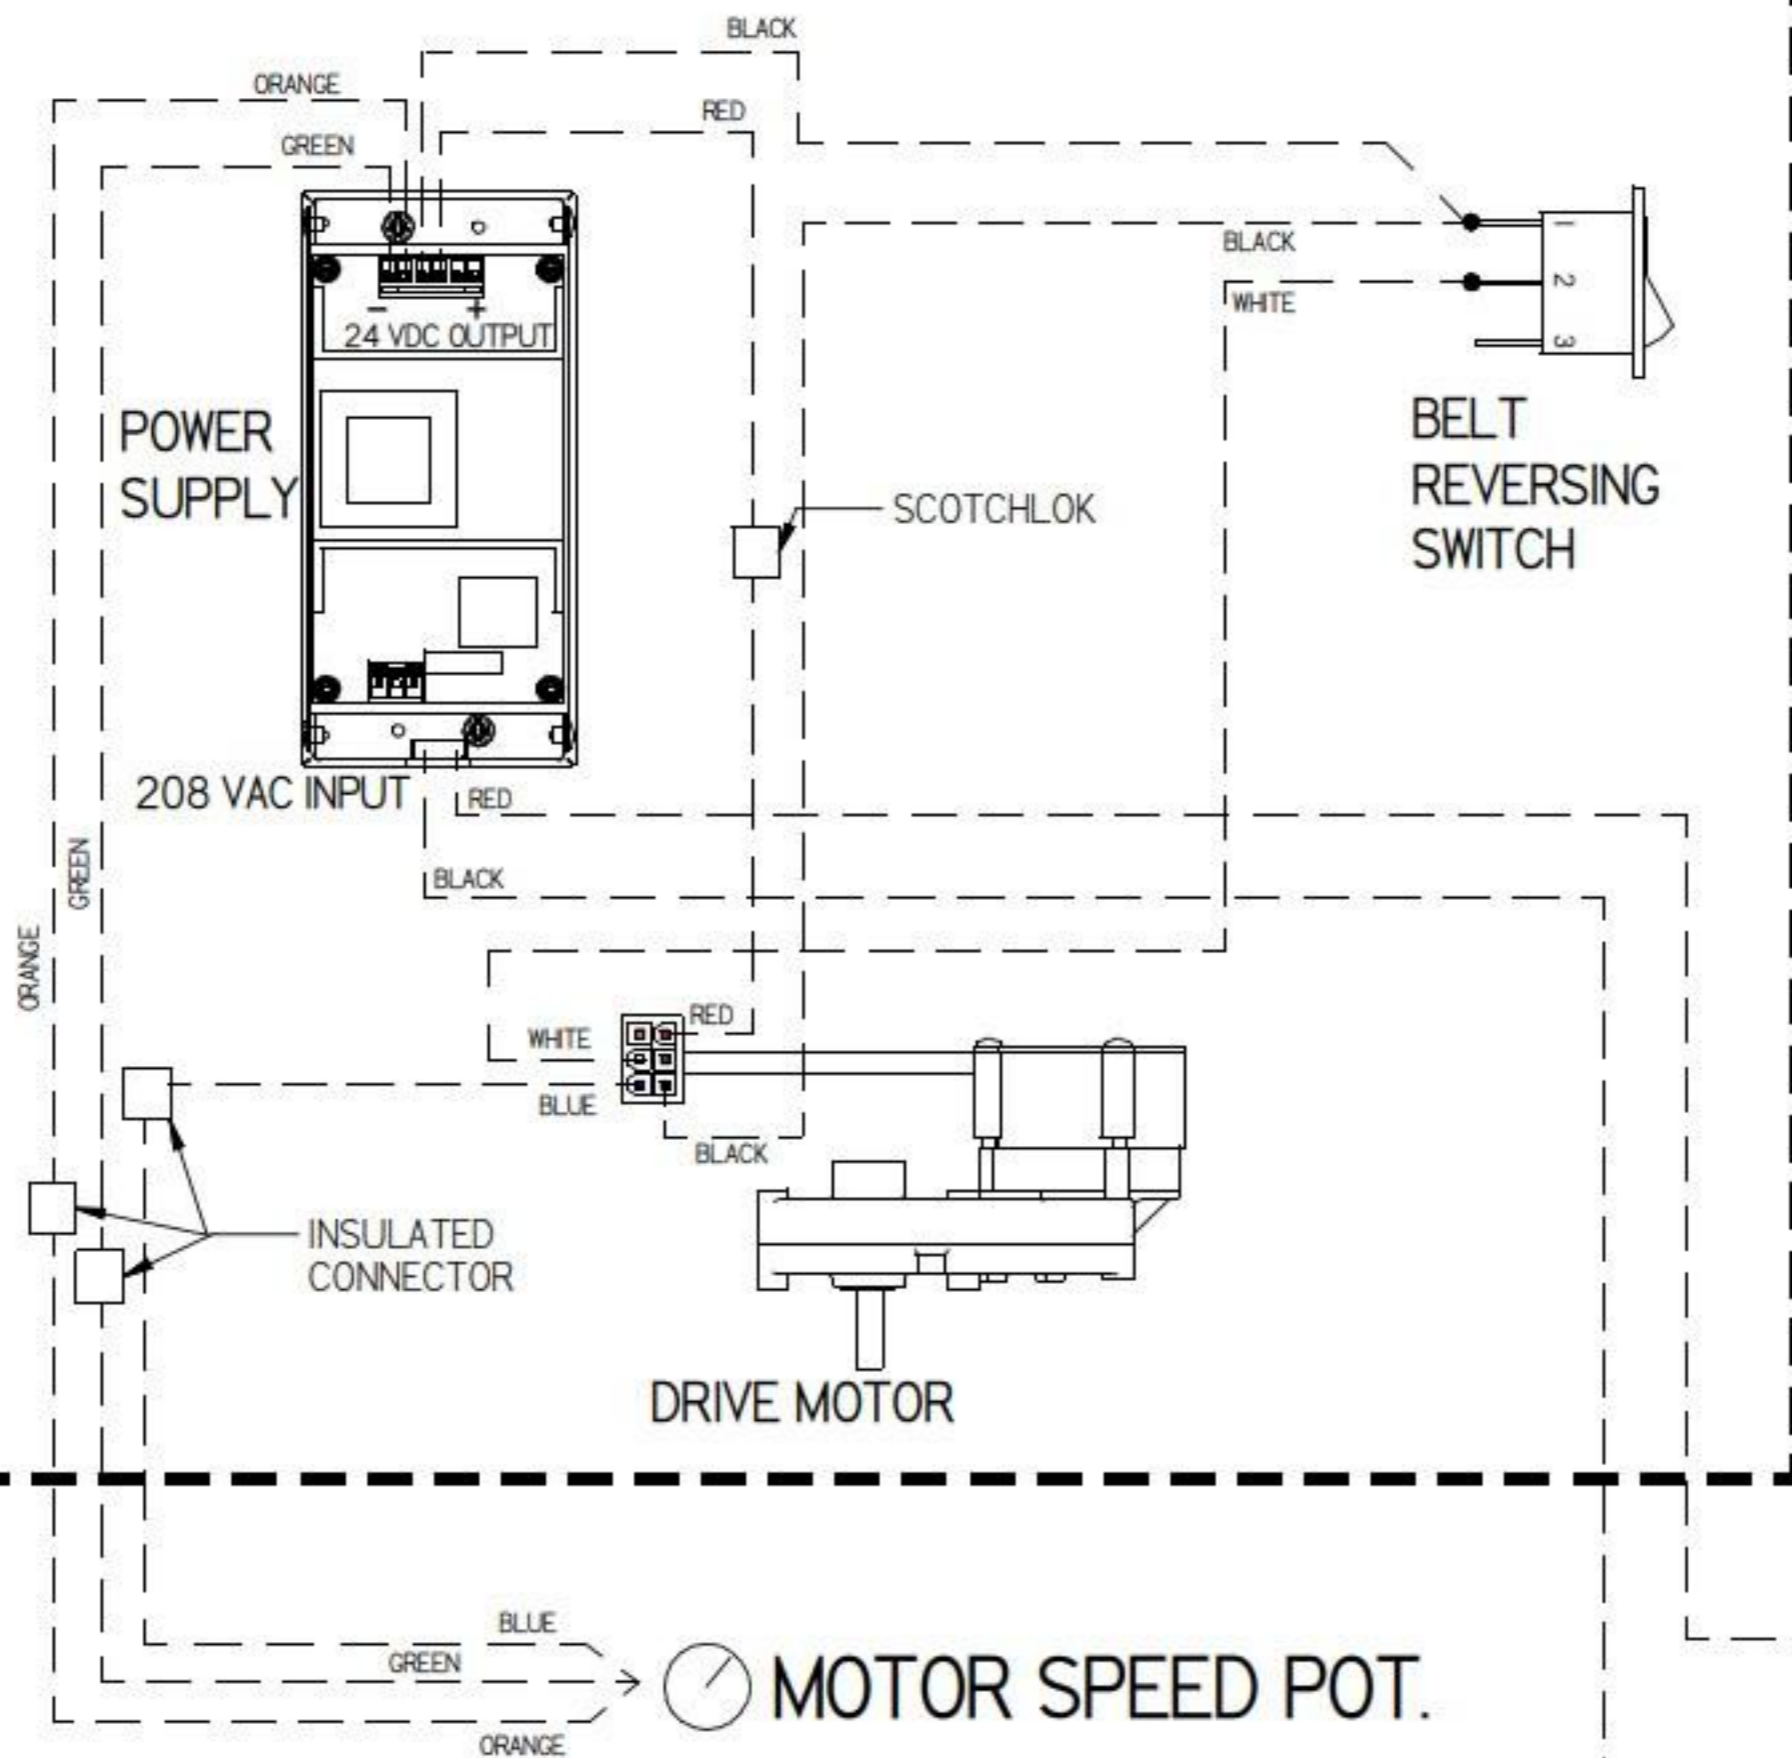

7 TO: EGO- H2
8 TO: EGO- H1

— RED TO "L1" ON SWITCH
 — BLACK TO "L2" ON SWITCH