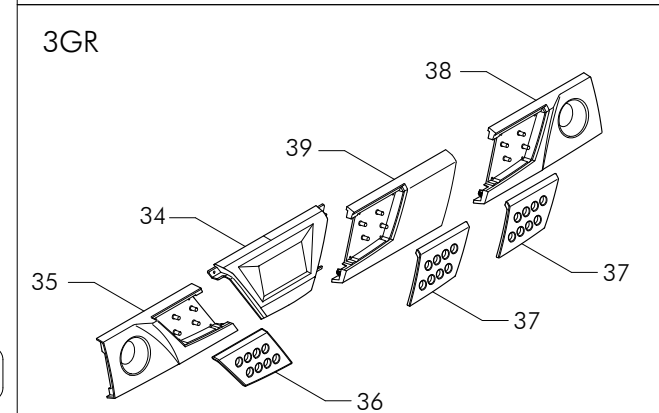

ROSSO/NERO - RED/BLACK - ROUGE/NOIR - ROT/SCHWARZ