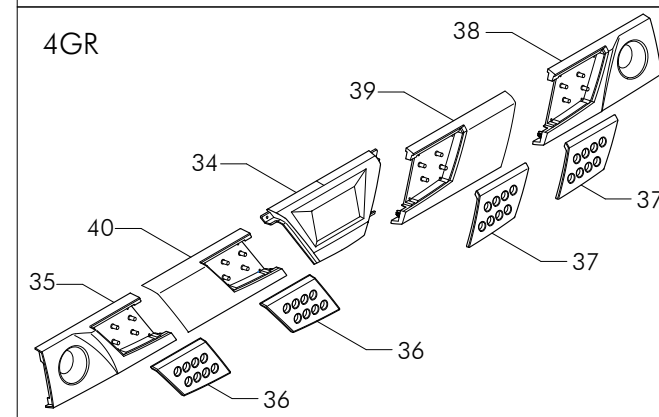

ROSSO/NERO - RED/BLACK - ROUGE/NOIR - ROT/SCHWARZ