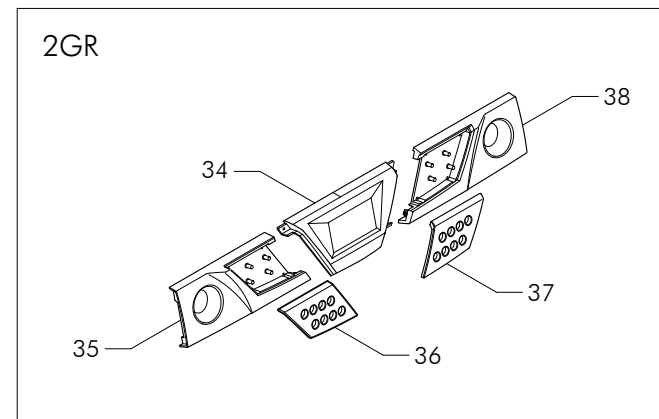

ROSSO/NERO - RED/BLACK - ROUGE/NOIR - ROT/SCHWARZ