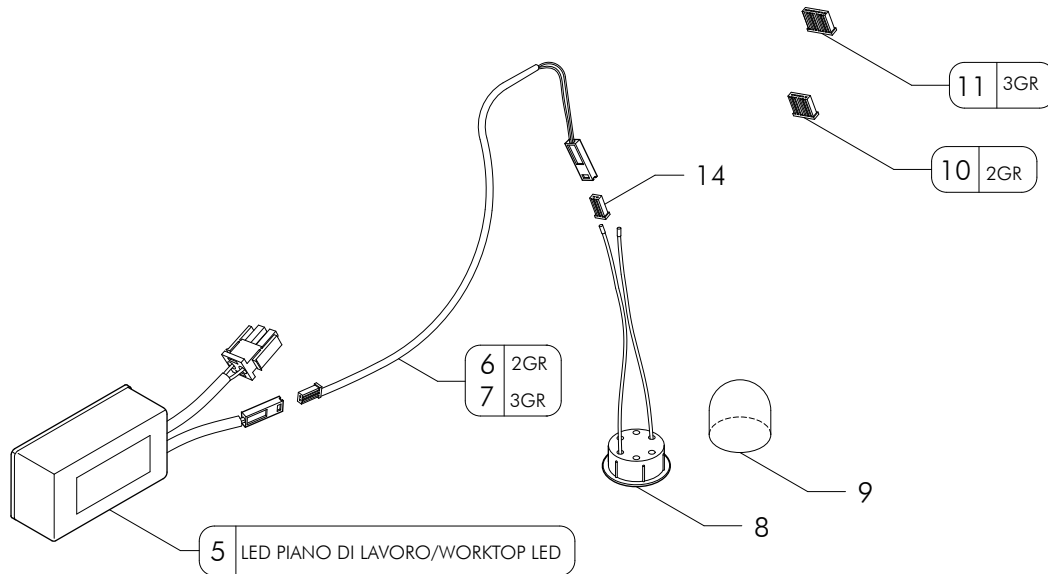

LED

Pos	Code	Denominazione - IT -	Denomination - EN -	Denomination - FR -	Denomination - DE -
1	18559014	ALIMENTATORE LED	LED POWER UNIT	ALIMENTATION LED	LED NETZTEIL
2	18371143	INTERRUTTORE NERO	SWITCH BLACK	INTERRUPTEUR NOIR	SCHALTER SCHWARZ
3	19049001	COPERTURA INTERRUTTORE	SWITCH COVER	PROTECTION INTERRUPTEUR	SCHALTER ABD.
4	22623002	CAVO PROLUNGA LED L.500	CABLE LED L.500	CABLAGE LED L.500	VERDRAHTUNG LED L.500
5	18559015	ALIMENTATORE 100V-270V 350mA	POWER UNIT 100V-270V 350mA	ALIMENTATION 100V-270V 350mA	NETZTEIL 100V-270V 350mA
6	22715974	CABLAGGIO LED 2GR	CABLE 2GR LED	CABLAGE 2GR LED	VERKABELUNG 2GR LED
7	22715975	CABLAGGIO LED 3GR	CABLE 3GR LED	CABLAGE 3GR LED	VERKABELUNG 3GR LED
8	21040005	LAMPADA LED	LED LIGHT	LAMPE LED	LED LAMPE
9	15048503	CAPPuccio EPDM PER LED	HOOD	HOUSSE	HAUBE
10	15039001	CONNETTORE FEMM. 6VIE	FEMALE BLACK ELECTR. CONNECT. 6HOLES	CONNECTION 6 VOIES NOIR FE.	VERBINDER NUT 6V
11	15039002	CONNETTORE FEMM. 8VIE	FEMALE BLACK ELECTR. CONNECT. 8HOLES	CONNECTION 8 VOIES NOIR FE.	VERBINDER NUT 8V
12	18371200	STRIP LED BIANCO 2GR PANN.POST.RP	42 STRIP LED WHITE 3GR	BANDE DE 42 LED BLANC 3GR	LED 42 STREIFEN WEISS 3GR
13	18371201	STRIP LED BIANCO 3GR PANN.POST.RP	42 STRIP LED WHITE 3GR	BANDE DE 42 LED BLANC 3GR	LED 42 STREIFEN WEISS 3GR
14	15037	CONNETTORE FEMMIMA 2VIE NERO	CONNECTOR FEMALE - 2 WAYS BLACK	CONNECTEUR FEMELLE 2V	FEMALE CONNECTOR