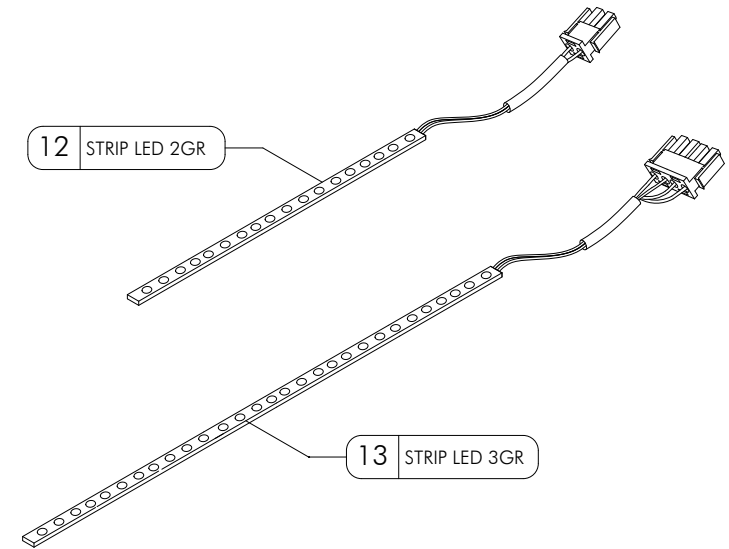

LED

Pos	Code	Denominazione - IT -	Denomination - EN -	Denomination - FR -	Denomination - DE -
1	18559014	ALIMENTATORE LED	LED POWER UNIT	ALIMENTATION LED	LED NETZTEIL
2	18371143	INTERRUTTORE NERO	SWITCH BLACK	INTERRUPTEUR NOIR	SCHALTER SCHWARZ
3	19049001	COPERTURA INTERRUTTORE	SWITCH COVER	PROTECTION INTERRUPTEUR	SCHALTER ABD.
4	22623002	CAVO PROLUNGA LED L.500	CABLE LED L.500	CABLAGE LED L.500	VERDRAHTUNG LED L.500
5	18559015	ALIMENTATORE 100V-270V 350mA	POWER UNIT 100V-270V 350mA	ALIMENTATION 100V-270V 350mA	NETZTEIL 100V-270V 350mA
6	22715974	CABLAGGIO LED 2GR	CABLE 2GR LED	CABLAGE 2GR LED	VERKABELUNG 2GR LED
7	22715975	CABLAGGIO LED 3GR	CABLE 3GR LED	CABLAGE 3GR LED	VERKABELUNG 3GR LED
8	21040005	LAMPADA LED	LED LIGHT	LAMPE LED	LED LAMPE
9	15048503	CAPPuccio EPDM PER LED	HOOD	HOUSSE	HAUBE
10	15039001	CONNETTORE FEMM. 6VIE	FEMALE BLACK ELECTR. CONNECT. 6HOLES	CONNECTION 6 VOIES NOIR FE.	VERBINDER NUT 6V
11	15039002	CONNETTORE FEMM. 8VIE	FEMALE BLACK ELECTR. CONNECT. 8HOLES	CONNECTION 8 VOIES NOIR FE.	VERBINDER NUT 8V
12	18371200	STRIP LED BIANCO 2GR PANN.POST.RP	42 STRIP LED WHITE 3GR	BANDE DE 42 LED BLANC 3GR	LED 42 STREIFEN WEISS 3GR
13	18371201	STRIP LED BIANCO 3GR PANN.POST.RP	42 STRIP LED WHITE 3GR	BANDE DE 42 LED BLANC 3GR	LED 42 STREIFEN WEISS 3GR
14	15037	CONNETTORE FEMMIMA 2VIE NERO	CONNECTOR FEMALE - 2 WAYS BLACK	CONNECTEUR FEMELLE 2V	FEMALE CONNECTOR