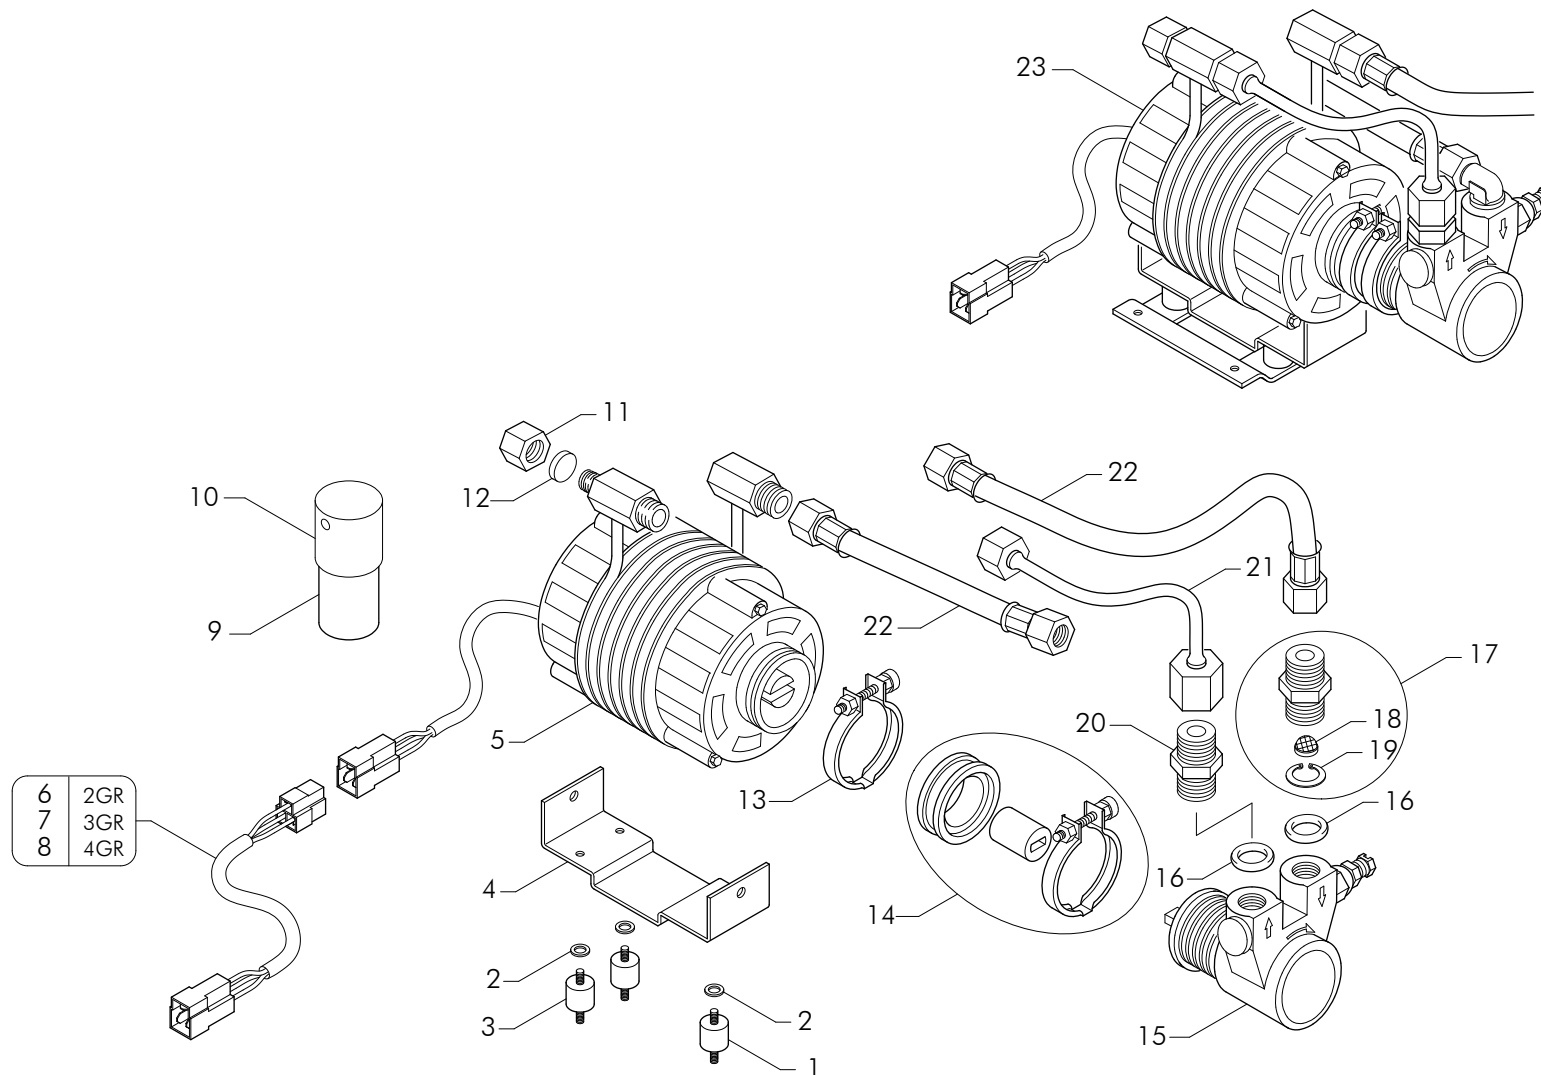

LED

LED

Pos.	Code	Food	Descrizione - IT -	Description - EN -	Description - FR -	Beschreibung - DE -
1	18371191		STRIP LED CABLATO PER FIANCO AST-14-	SIDE LED STRIP AST-14-	BANDE DE LED COTE AST-14-	STREIFEN LED-SEITEN AST-14-
2	22716020		CABLAGGIO FIANCHI LED BIANCHI UL	SIDE PANEL CABLE LED WHITE	CABLE COTE LED BLANC	SEITE KABEL LED WHITE
3	18559006		ALIMENTATORE LED	LED POWER UNIT	ALIMENTATION LED	LED NETZTEIL
4	18371187		STRIP LED RGB CABLATO PER FIANCO AST-14-	SIDE RGB LED STRIP	BANDE DE LED RGB COTE AST-14-	STREIFEN LED RGB SEITEN
5	22716022		CABLAGGIO CONTROLLER RGB UL	WIRING CONTROLLER RGB UL	CABLAGE CONTROLEUR RGB UL	ANSCHLUSS CONTROLLER RGB UL
6	18559016		ALIMENTATORE LED 12V	LED POWER UNIT	ALIMENTATION LED	LED NETZTEIL
7	18559017		CONTROLLER RF AUDIO	CONTROLLER RF AUDIO	CONTROLEUR RF AUDIO	REGLER RF AUDIO
8	18371270		STRIP 6 LED 3SLE-FAPW3001D00 CABLATO	LED STRIP	BANDE DE LED	STREIFEN LED
9	15039005		CONNETTORE FEMMINA 4VIE NERO	FEMALE CONNECTOR 4 WAYS BLACK	CONNECTEUR 4V	FEMALE CONNECTOR
10	15029206		SCHERMATURA LED COPERTURA GRUPPI	LED SHIELD COVERING GROUPS	ECRAN LED DE COUVERTURE DE GROUPE	LED-BILDSCHIRM FUR GRUPPENABDECKUNG
11	22716087		CABLAGGIO ALIMENTAZIONE LED OCCHIO	WIRING FOR LED GROUPS COVERING	CABLAGE ALIMENTATION LED	LED VERSKABELUNG
12	18559015		ALIMENTATORE 100V-270V 350mA	POWER UNIT 100V-270V 350mA	ALIMENTATION 100V-270V 350mA	NETZTEIL 100V-270V 350mA
13	21040005		LAMPADA LED	LED LIGHT	LAMPE LED	LED LAMPE
14	15048503		CAPPUCCIO EPDM PER LED	HOOD	HOUSSE	HAUBE
15	22716012		CABLAGGIO SPOT LED 2GR UL	LED CABLE 2GR	CABLE LED 2GR	KABEL LED 2GR
16	22716013		CABLAGGIO SPOT LED 3GR UL	LED CABLE 3GR	CABLE LED 3GR	KABEL LED 3GR
17	22716014		CABLAGGIO SPOT LED 4GR UL	LED CABLE 4GR	CABLE LED 4GR	KABEL LED 4GR
18	18371143		INTERRUTTORE NERO	SWITCH BLACK	INTERRUPTEUR NOIR	SCHALTER SCHWARZ
19	19049001		COPERTURA INTERRUTTORE	SWITCH COVER	PROTECTION INTERRUPTEUR	SCHALTER ABD.