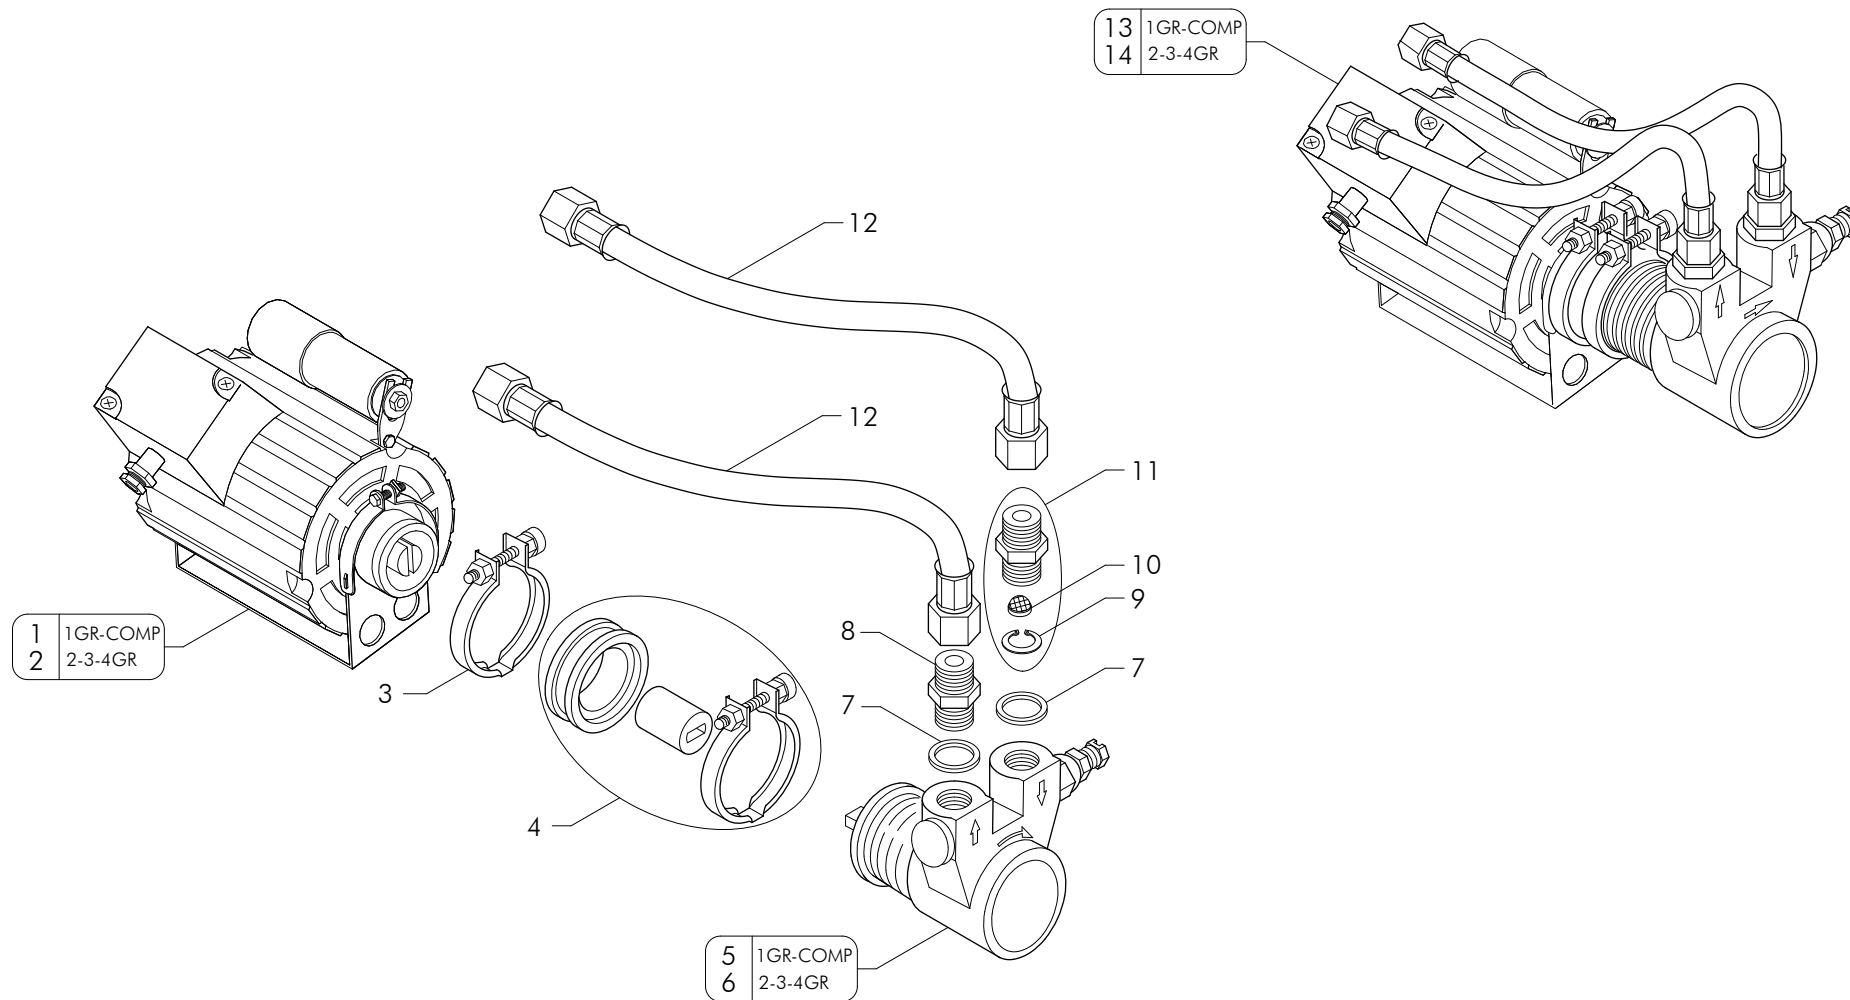

ESTERNA - EXTERNAL - EXTERNE - EXTERN

Pos.	Code	Food	Descrizione - IT -	Description - EN -	Description - FR -	Beschreibung - DE -
1	18303001		MOTORE RPM 230V 150W	MOTOR RPM 230V 150W	MOTEUR RPM 230V 150W	MOTOR RPM 230V 150W
2	18300		MOTORE R.P.M. 230/50-60	MOTOR R.P.M. 230/50-60	MOTEUR TOURS/MIN 230/50-60	MOTOR R.P.M. 230/50-60
3	26310003		FASCETTA GIUNZIONE MOTORE-POMPA	CLAMP MOTOR-PUMP	BANDE MOTEUR-POMPE	SCHELLE MOTOR-PUMPE
4	83260016R		KIT DISACCOPIAMENTO MOTORE POMPA	KIT DECOUPLING MOTOR-PUMP	ENSEMBLE DECOUPLAGE MOTEUR POMPE	KIT MOTOR-PUMPE KUPPLUNG
5	4626303001	●	POMPA FLUID-O-TECH 104	PUMP FLUYD 104	POMPE 104	PUMPE 104
6	4626303	●	POMPA FLUID-O-TECH 204	PUMP FLUYD 204	POMPE 204	PUMPE 204
7	12154	●	GUARNIZIONE CU 3/8 22x17x1.5	GASKET COPPER 3/8 22x17x1,5	JOINT CUIVRE 3/8 22x17x1.5	KUPFERDICHTUNG 3/8 22x17x1.5
8	4925687	●	RACCORDO 3/8x3/8	3/8x3/8 FITTING	RACCORD 3/8x3/8	ANSCHLUSS 3/8x3/8
9	10005	●	ANELLO DI ARRESTO INOX	STAINLESS STEEL STOP RING	ANNEAU DE BUTEE INOX	DRAHTSPRENGRING ROSTFREI
10	10254	●	FILTRO ACCIAIO 160-200 MESH	STEEL FILTER 160-200 MESH	FILTRE EN ACIER 160-200 MESH	STAHLFILTER 160-200 MESH
11	4956116	●	RACCORDO 3/8+3/8	CONNECTOR 3/8+3/8 PUMP ASSEMBLY	RACCORD 3/8 + 3/8 ENS. MOTOPOMPE	ANSCHLUSS 3/8 + 3/8 MOTORP. ZUSAMMEN
12	4630407	●	TUBOFLEX 3/8FF P.GOMMA CON. L.1000 mm	FLEX PIPE 3/8 L.1000 mm	TUYAU FLEX 3/8 FF L.1000 mm	SCHLAUCH 3/8 AUFNAHMETUR L.1000 mm
12	4630408	●	TUBOFLEX 3/8FF L.1500 mm	FLEX PIPE 3/8 L.1500 mm	TUYAU FLEX 3/8 FF L.1500 mm	SCHLAUCH 3/8 L.1500 mm
13	83560056R	●	KIT MOTORE ESTERNO 150W 230V	EXTERNAL MOTOR PUMP KIT 230V	KIT MOTOPOMPE EXTERNE 230V	KIT MOTORPUMPE 230V
14	83560034R	●	KIT MOTOPOMPA ESTERNA 230V	EXTERNAL MOTOR PUMP KIT 230V	KIT MOTOPOMPE EXTERNE 230V	KIT MOTOPOMPE 230V