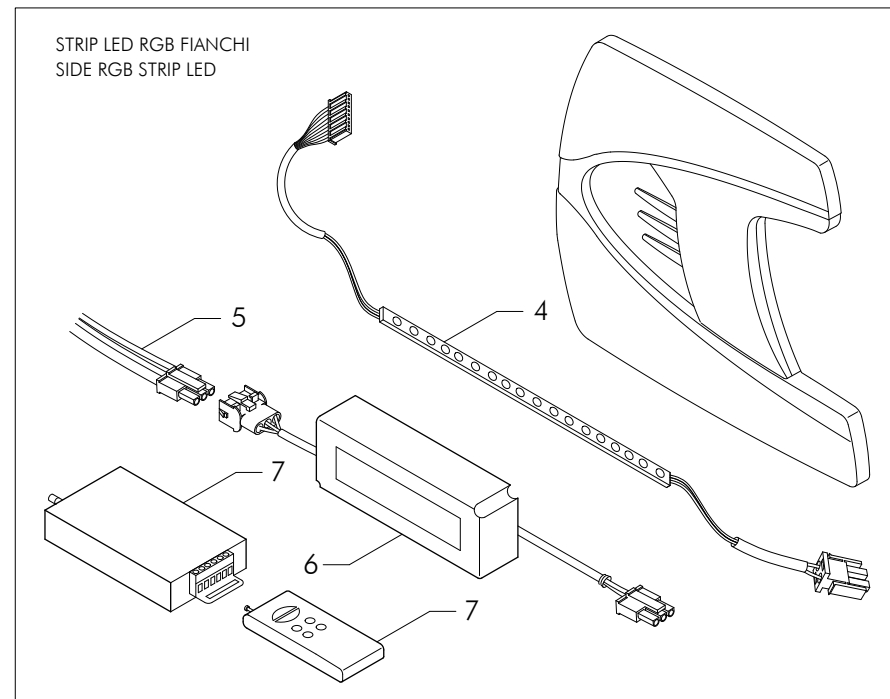

LED

LED

Pos.	Code	Food	Descrizione - IT -	Description - EN -	Description - FR -	Beschreibung - DE -
1	18371191		STRIP LED CABLATO PER FIANCO AST-14-	SIDE LED STRIP AST-14-	BANDE DE LED COTE AST-14-	STREIFEN LED-SEITEN AST-14-
2	22716020		CABLAGGIO FIANCHI LED BIANCHI UL	SIDE PANEL CABLE LED WHITE	CABLE COTE LED BLANC	SEITE KABEL LED WHITE
3	18559006		ALIMENTATORE LED	LED POWER UNIT	ALIMENTATION LED	LED NETZTEIL
4	18371187		STRIP LED RGB CABLATO PER FIANCO AST-14-	SIDE RGB LED STRIP	BANDE DE LED RGB COTE AST-14-	STREIFEN LED RGB SEITEN
5	22716022		CABLAGGIO CONTROLLER RGB UL	WIRING CONTROLLER RGB UL	CABLAGE CONTROLEUR RGB UL	ANSCHLUSS CONTROLLER RGB UL
6	18559016		ALIMENTATORE LED 12V	LED POWER UNIT	ALIMENTATION LED	LED NETZTEIL
7	18559017		CONTROLLER RF AUDIO	CONTROLLER RF AUDIO	CONTROLEUR RF AUDIO	REGLER RF AUDIO
8	18371270		STRIP 6 LED 3SLE-FAPW3001D00 CABLATO	LED STRIP	BANDE DE LED	STREIFEN LED
9	15039005		CONNETTORE FEMMINA 4VIE NERO	FEMALE CONNECTOR 4 WAYS BLACK	CONNECTEUR 4V	FEMALE CONNECTOR
10	15029206		SCHERMATURA LED COPERTURA GRUPPI	LED SHIELD COVERING GROUPS	ECRAN LED DE COUVERTURE DE GROUPE	LED-BILDSCHIRM FUR GRUPPENABDECKUNG
11	22716087		CABLAGGIO ALIMENTAZIONE LED OCCHIO	WIRING FOR LED GROUPS COVERING	CABLAGE ALIMENTATION LED	LED VERSKABELUNG
12	18559015		ALIMENTATORE 100V-270V 350mA	POWER UNIT 100V-270V 350mA	ALIMENTATION 100V-270V 350mA	NETZTEIL 100V-270V 350mA
13	21040005		LAMPADA LED	LED LIGHT	LAMPE LED	LED LAMPE
14	15048503		CAPPUCCIO EPDM PER LED	HOOD	HOUSSE	HAUBE
15	22716012		CABLAGGIO SPOT LED 2GR UL	LED CABLE 2GR	CABLE LED 2GR	KABEL LED 2GR
16	22716013		CABLAGGIO SPOT LED 3GR UL	LED CABLE 3GR	CABLE LED 3GR	KABEL LED 3GR
17	22716014		CABLAGGIO SPOT LED 4GR UL	LED CABLE 4GR	CABLE LED 4GR	KABEL LED 4GR
18	18371143		INTERRUTTORE NERO	SWITCH BLACK	INTERRUPTEUR NOIR	SCHALTER SCHWARZ
19	19049001		COPERTURA INTERRUTTORE	SWITCH COVER	PROTECTION INTERRUPTEUR	SCHALTER ABD.