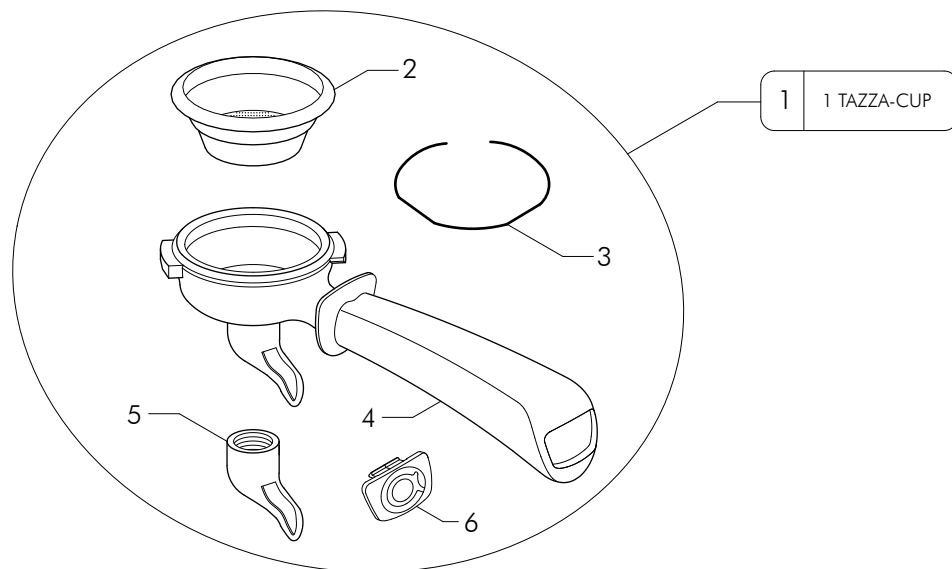

Pos.	Code	Food	Descrizione - IT -	Description - EN -	Description - FR -	Beschreibung - DE -
1	83270058R	●	ASSIEME PORTAFILTRO COPERTURA NERA 1 TAZZA D.58	FILTERHOLDER 1 CUP D.58	ENSEMBLE PORTE-FILTRE 1 TASSE D.58	KIT FILTERHALTER EINZELAUSLAUF D.58
2	27142	●	FILTRO INOX 1 TAZZA E/61 H.24 10 PZ	E/61 1 CUP S.STEEL FILTER H.24 10 pcs	FILTRE INOX 1 TASSE E/61 H.24 10 PCES	EDELSTAHL-FILTER 1 TASSE E/61 H.24 10 ST
3	27254	●	MOLLA FERMAFILTRO	FILTER CLAMP SPRING	RESSORT BLOCAGE-FILTRE	FILTERHALTEFEDER
4	27311200	●	PORTAFILTRO 1 TAZZA COPERTURA NERA	FILTER HOLDER 1T BLACK COVER	PORTE-FILTRE 1T COUVERCLE NOIR	FILTER HALTER 1T SCHWARZE ABDECKUNG
5	27032001	●	BECCUCCIO 1 TAZZA	SPOUT 1 CUP	BEC 1 TASSE	AUSGUSS 1 TASSE
6	15263032		TAPPO MANOPOLA PORTAFILTRO ASTORIA	ASTORIA LOGO FOR FILTER HOLDER	LOGO ASTORIA POUR PORTE FILTRE	ASTORIA LOGO FUER FILTERHALTER
7	83270059R	●	ASSIEME PORTAFILTRO COP.NERA 2 TAZZE D.58 ASTORIA	FILTERHOLDER 2 CUPS D.58	ENSEMBLE PORTE-FILTRE 2 TASSES D.58	KIT FILTERHALTER DOPPELAUSLAUF D.58
8	27171	●	FILTRO INOX 2 TAZZE H.24,5 E/61 10 PZ	E/61 2 CUPS S.STEEL FILTER H.24,5 10 pcs	FILTRE INOX 2 TASSES E/61 H.24,5 10 PCES	EDELSTAHL-FILTER 2 TASSEN E/61 H.24,5 10 ST
9	27311201	●	PORTAFILTRO 2 TAZZE COPERTURA NERA	ASTORIA FILTERHOLDER 2 CUPS BLACK	PORTE-FILTRE 2T COUVERCLE NOIR	FILTER HALTER 2T SCHWARZE ABDECKUNG
10	27042001	●	BECCUCCIO 2 TAZZE	SPOUT 2 CUPS	BEC 2 TASSES	AUSGUSS 2 TASSEN
11	27146	●	FILTRO INOX 1 TAZZA H.19,5	1 CUP STAINLESS STEEL FILTER H.19,5	FILTRE INOX 1 TASSE H.19,5	EDELSTAHL-FILTER 1 TASSE H.19,5
12	27176	●	FILTRO INOX 2 TAZZE H.22	2 CUP STAINLESS STEEL FILTER H.22	FILTRE INOX 2 TASSES H.22	EDELSTAHL-FILTER 2 TASSEN H.22
13	27173	●	FILTRO INOX 2 TAZZE CIECO	2 CUPS STAINLESS STEEL BLIND FILTER	FILTRE INOX 2 TASSES AVEUGLE	GESCHLOSSENER FILTER 2 TASSEN
14	30004000	●	PRESSINO D.57.5 MANICO EMBLEMA ASTORIA	COFFEE TAMPER D.57.5 WOOD HANDLE ASTORIA	PRESS CAFE D.57.5 ASTORIA	KAFFEEANDRUECKER ASTORIA
15	15426	●	SPAZZOLINO NERO SETOLE NYLON CORTE	SHORT BLACK NYLON BRISTLE BRUSH	PETITE BROUSSE NOIRE AVEC POILS NYLON	KURZE, SCHWARZE NYLONBUERSTE