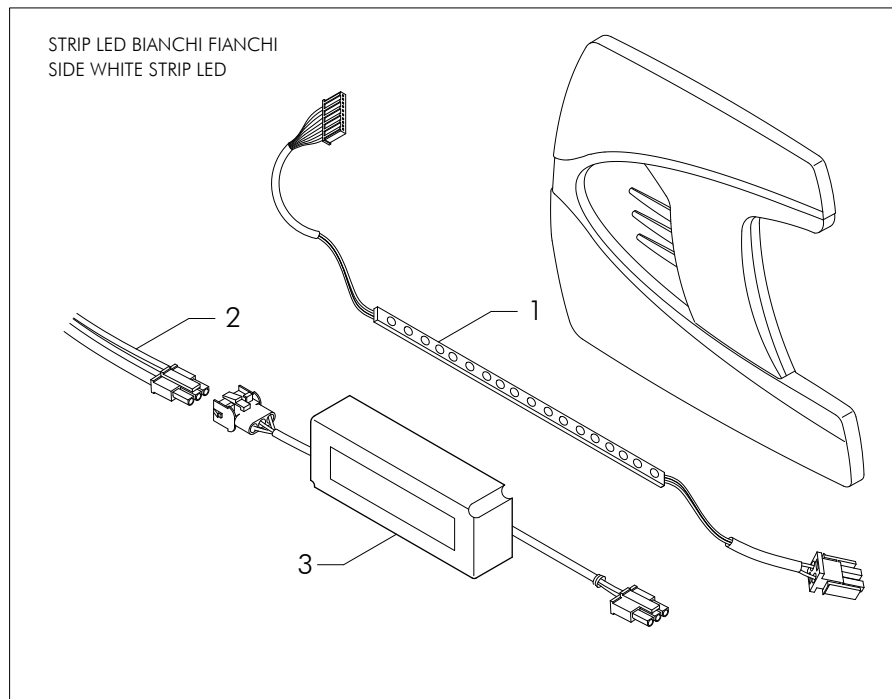

LED

LED

Pos.	Code	Food	Descrizione - IT -	Description - EN -	Description - FR -	Beschreibung - DE -
1	18371191		STRIP LED CABLATO PER FIANCO AST-14-	SIDE LED STRIP AST-14-	BANDE DE LED COTE AST-14-	STREIFEN LED-SEITEN AST-14-
2	22716020		CABLAGGIO FIANCHI LED BIANCHI UL	SIDE PANEL CABLE LED WHITE	CABLE COTE LED BLANC	SEITE KABEL LED WHITE
3	18559006		ALIMENTATORE LED	LED POWER UNIT	ALIMENTATION LED	LED NETZTEIL
4	18371187		STRIP LED RGB CABLATO PER FIANCO AST-14-	SIDE RGB LED STRIP	BANDE DE LED RGB COTE AST-14-	STREIFEN LED RGB SEITEN
5	22716022		CABLAGGIO CONTROLLER RGB UL	WIRING CONTROLLER RGB UL	CABLAGE CONTROLEUR RGB UL	ANSCHLUSS CONTROLLER RGB UL
6	18559016		ALIMENTATORE LED 12V	LED POWER UNIT	ALIMENTATION LED	LED NETZTEIL
7	18559017		CONTROLLER RF AUDIO	CONTROLLER RF AUDIO	CONTROLEUR RF AUDIO	REGLER RF AUDIO
8	18371270		STRIP 6 LED 3SLE-FAPW3001D00 CABLATO	LED STRIP	BANDE DE LED	STREIFEN LED
9	15039005		CONNETTORE FEMMINA 4VIE NERO	FEMALE CONNECTOR 4 WAYS BLACK	CONNECTEUR 4V	FEMALE CONNECTOR
10	15029206		SCHERMATURA LED COPERTURA GRUPPI	LED SHIELD COVERING GROUPS	ECRAN LED DE COUVERTURE DE GROUPE	LED-BILDSCHIRM FUR GRUPPENABDECKUNG
11	22716087		CABLAGGIO ALIMENTAZIONE LED OCCHIO	WIRING FOR LED GROUPS COVERING	CABLAGE ALIMENTATION LED	LED VERSKABELUNG
12	18559015		ALIMENTATORE 100V-270V 350mA	POWER UNIT 100V-270V 350mA	ALIMENTATION 100V-270V 350mA	NETZTEIL 100V-270V 350mA
13	21040005		LAMPADA LED	LED LIGHT	LAMPE LED	LED LAMPE
14	15048503		CAPPUCCIO EPDM PER LED	HOOD	HOUSSE	HAUBE
15	22716012		CABLAGGIO SPOT LED 2GR UL	LED CABLE 2GR	CABLE LED 2GR	KABEL LED 2GR
16	22716013		CABLAGGIO SPOT LED 3GR UL	LED CABLE 3GR	CABLE LED 3GR	KABEL LED 3GR
17	22716014		CABLAGGIO SPOT LED 4GR UL	LED CABLE 4GR	CABLE LED 4GR	KABEL LED 4GR
18	18371143		INTERRUTTORE NERO	SWITCH BLACK	INTERRUPTEUR NOIR	SCHALTER SCHWARZ
19	19049001		COPERTURA INTERRUTTORE	SWITCH COVER	PROTECTION INTERRUPTEUR	SCHALTER ABD.