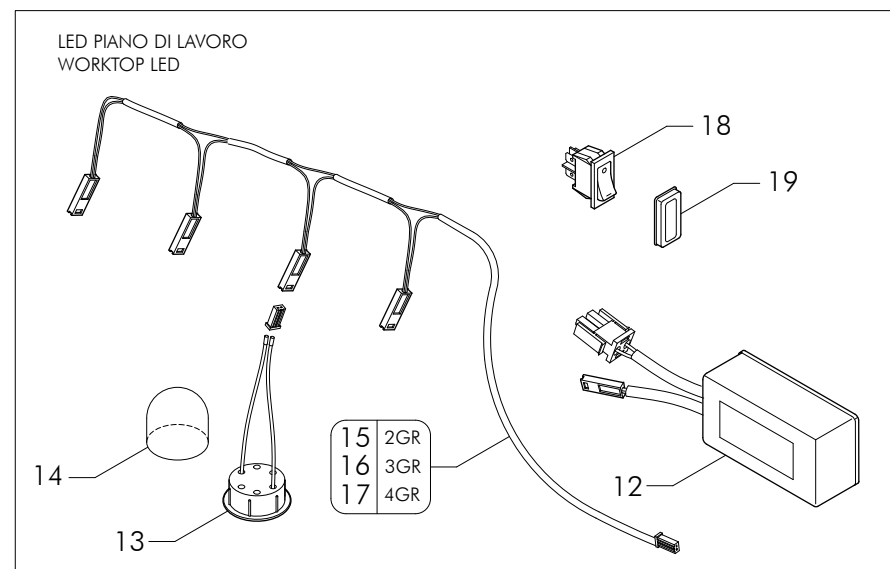

LED

LED

Pos.	Code	Food	Descrizione - IT -	Description - EN -	Description - FR -	Beschreibung - DE -
1	18371191		STRIP LED CABLATO PER FIANCO AST-14-	SIDE LED STRIP AST-14-	BANDE DE LED COTE AST-14-	STREIFEN LED-SEITEN AST-14-
2	22716020		CABLAGGIO FIANCHI LED BIANCHI UL	SIDE PANEL CABLE LED WHITE	CABLE COTE LED BLANC	SEITE KABEL LED WHITE
3	18559006		ALIMENTATORE LED	LED POWER UNIT	ALIMENTATION LED	LED NETZTEIL
4	18371187		STRIP LED RGB CABLATO PER FIANCO AST-14-	SIDE RGB LED STRIP	BANDE DE LED RGB COTE AST-14-	STREIFEN LED RGB SEITEN
5	22716022		CABLAGGIO CONTROLLER RGB UL	WIRING CONTROLLER RGB UL	CABLAGE CONTROLEUR RGB UL	ANSCHLUSS CONTROLLER RGB UL
6	18559016		ALIMENTATORE LED 12V	LED POWER UNIT	ALIMENTATION LED	LED NETZTEIL
7	18559017		CONTROLLER RF AUDIO	CONTROLLER RF AUDIO	CONTROLEUR RF AUDIO	REGLER RF AUDIO
8	18371270		STRIP 6 LED 3SLE-FAPW3001D00 CABLATO	LED STRIP	BANDE DE LED	STREIFEN LED
9	15039005		CONNETTORE FEMMINA 4VIE NERO	FEMALE CONNECTOR 4 WAYS BLACK	CONNECTEUR 4V	FEMALE CONNECTOR
10	15029206		SCHERMATURA LED COPERTURA GRUPPI	LED SHIELD COVERING GROUPS	ECRAN LED DE COUVERTURE DE GROUPE	LED-BILDSCHIRM FUR GRUPPENABDECKUNG
11	22716087		CABLAGGIO ALIMENTAZIONE LED OCCHIO	WIRING FOR LED GROUPS COVERING	CABLAGE ALIMENTATION LED	LED VERSKABELUNG
12	18559015		ALIMENTATORE 100V-270V 350mA	POWER UNIT 100V-270V 350mA	ALIMENTATION 100V-270V 350mA	NETZTEIL 100V-270V 350mA
13	21040005		LAMPADA LED	LED LIGHT	LAMPE LED	LED LAMPE
14	15048503		CAPPUCCIO EPDM PER LED	HOOD	HOUSSE	HAUBE
15	22716012		CABLAGGIO SPOT LED 2GR UL	LED CABLE 2GR	CABLE LED 2GR	KABEL LED 2GR
16	22716013		CABLAGGIO SPOT LED 3GR UL	LED CABLE 3GR	CABLE LED 3GR	KABEL LED 3GR
17	22716014		CABLAGGIO SPOT LED 4GR UL	LED CABLE 4GR	CABLE LED 4GR	KABEL LED 4GR
18	18371143		INTERRUTTORE NERO	SWITCH BLACK	INTERRUPTEUR NOIR	SCHALTER SCHWARZ
19	19049001		COPERTURA INTERRUTTORE	SWITCH COVER	PROTECTION INTERRUPTEUR	SCHALTER ABD.