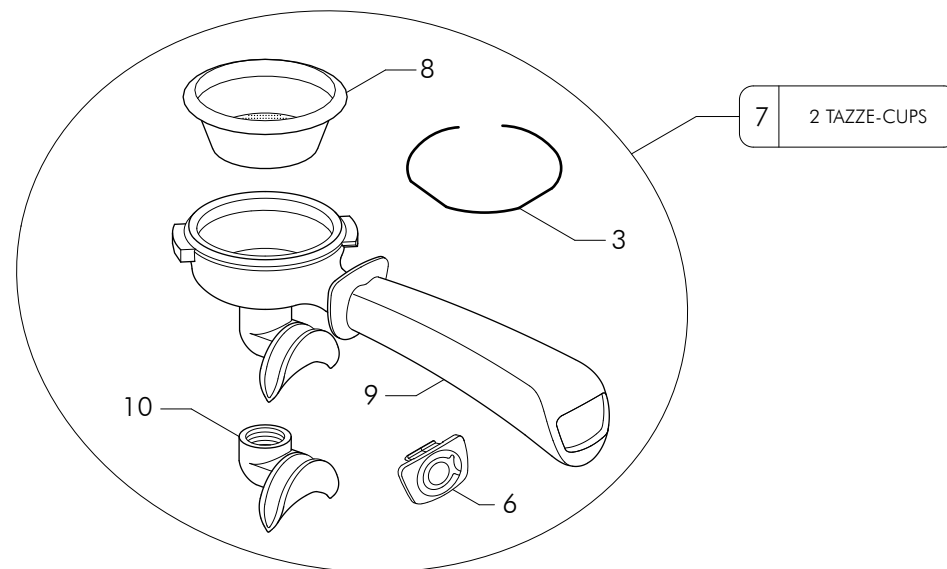

Pos.	Code	Food	Descrizione - IT -	Description - EN -	Description - FR -	Beschreibung - DE -
1	83270058R	●	ASSIEME PORTAFILTRO COPERTURA NERA 1 TAZZA D.58	FILTERHOLDER 1 CUP D.58	ENSEMBLE PORTE-FILTRE 1 TASSE D.58	KIT FILTERHALTER EINZELAUSLAUF D.58
2	27142	●	FILTRO INOX 1 TAZZA E/61 H.24 10 PZ	E/61 1 CUP S.STEEL FILTER H.24 10 pcs	FILTRE INOX 1 TASSE E/61 H.24 10 PCES	EDELSTAHL-FILTER 1 TASSE E/61 H.24 10 ST
3	27254	●	MOLLA FERMAFILTRO	FILTER CLAMP SPRING	RESSORT BLOCAGE-FILTRE	FILTERHALTEFEDER
4	27311200	●	PORTAFILTRO 1 TAZZA COPERTURA NERA	FILTER HOLDER 1T BLACK COVER	PORTE-FILTRE 1T COUVERCLE NOIR	FILTER HALTER 1T SCHWARZE ABDECKUNG
5	27032001	●	BECCUCCIO 1 TAZZA	SPOUT 1 CUP	BEC 1 TASSE	AUSGUSS 1 TASSE
6	15263032		TAPPO MANOPOLA PORTAFILTRO ASTORIA	ASTORIA LOGO FOR FILTER HOLDER	LOGO ASTORIA POUR PORTE FILTRE	ASTORIA LOGO FUER FILTERHALTER
7	83270059R	●	ASSIEME PORTAFILTRO COP.NERA 2 TAZZE D.58 ASTORIA	FILTERHOLDER 2 CUPS D.58	ENSEMBLE PORTE-FILTRE 2 TASSES D.58	KIT FILTERHALTER DOPPELAUSLAUF D.58
8	27171	●	FILTRO INOX 2 TAZZE H.24,5 E/61 10 PZ	E/61 2 CUPS S.STEEL FILTER H.24,5 10 pcs	FILTRE INOX 2 TASSES E/61 H.24,5 10 PCES	EDELSTAHL-FILTER 2 TASSEN E/61 H.24,5 10 ST
9	27311201	●	PORTAFILTRO 2 TAZZE COPERTURA NERA	ASTORIA FILTERHOLDER 2 CUPS BLACK	PORTE-FILTRE 2T COUVERCLE NOIR	FILTER HALTER 2T SCHWARZE ABDECKUNG
10	27042001	●	BECCUCCIO 2 TAZZE	SPOUT 2 CUPS	BEC 2 TASSES	AUSGUSS 2 TASSEN
11	27146	●	FILTRO INOX 1 TAZZA H.19,5	1 CUP STAINLESS STEEL FILTER H.19,5	FILTRE INOX 1 TASSE H.19,5	EDELSTAHL-FILTER 1 TASSE H.19,5
12	27176	●	FILTRO INOX 2 TAZZE H.22	2 CUP STAINLESS STEEL FILTER H.22	FILTRE INOX 2 TASSES H.22	EDELSTAHL-FILTER 2 TASSEN H.22
13	27173	●	FILTRO INOX 2 TAZZE CIECO	2 CUPS STAINLESS STEEL BLIND FILTER	FILTRE INOX 2 TASSES AVEUGLE	GESCHLOSSENER FILTER 2 TASSEN
14	30004000	●	PRESSINO D.57.5 MANICO EMBLEMA ASTORIA	COFFEE TAMPER D.57.5 WOOD HANDLE ASTORIA	PRESS CAFE D.57.5 ASTORIA	KAFFEEANDRUECKER ASTORIA
15	15426	●	SPAZZOLINO NERO SETOLE NYLON CORTE	SHORT BLACK NYLON BRISTLE BRUSH	PETITE BROUSSE NOIRE AVEC POILS NYLON	KURZE, SCHWARZE NYLONBUERSTE