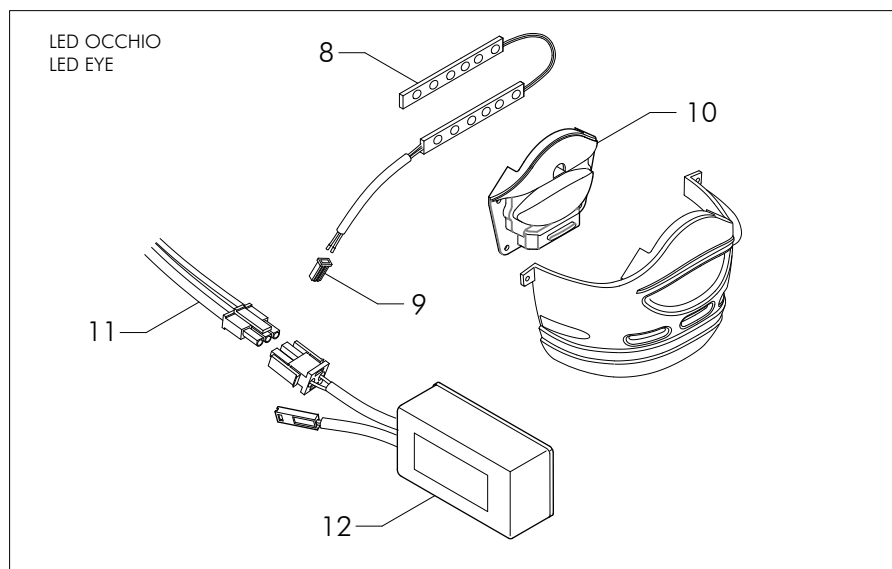

LED

LED

Pos.	Code	Food	Descrizione - IT -	Description - EN -	Description - FR -	Beschreibung - DE -
1	18371191		STRIP LED CABLATO PER FIANCO AST-14-	SIDE LED STRIP AST-14-	BANDE DE LED COTE AST-14-	STREIFEN LED-SEITEN AST-14-
2	22716020		CABLAGGIO FIANCHI LED BIANCHI UL	SIDE PANEL CABLE LED WHITE	CABLE COTE LED BLANC	SEITE KABEL LED WHITE
3	18559006		ALIMENTATORE LED	LED POWER UNIT	ALIMENTATION LED	LED NETZTEIL
4	18371187		STRIP LED RGB CABLATO PER FIANCO AST-14-	SIDE RGB LED STRIP	BANDE DE LED RGB COTE AST-14-	STREIFEN LED RGB SEITEN
5	22716022		CABLAGGIO CONTROLLER RGB UL	WIRING CONTROLLER RGB UL	CABLAGE CONTROLEUR RGB UL	ANSCHLUSS CONTROLLER RGB UL
6	18559016		ALIMENTATORE LED 12V	LED POWER UNIT	ALIMENTATION LED	LED NETZTEIL
7	18559017		CONTROLLER RF AUDIO	CONTROLLER RF AUDIO	CONTROLEUR RF AUDIO	REGLER RF AUDIO
8	18371270		STRIP 6 LED 3SLE-FAPW3001D00 CABLATO	LED STRIP	BANDE DE LED	STREIFEN LED
9	15039005		CONNETTORE FEMMINA 4VIE NERO	FEMALE CONNECTOR 4 WAYS BLACK	CONNECTEUR 4V	FEMALE CONNECTOR
10	15029206		SCHERMATURA LED COPERTURA GRUPPI	LED SHIELD COVERING GROUPS	ECRAN LED DE COUVERTURE DE GROUPE	LED-BILDSCHIRM FUR GRUPPENABDECKUNG
11	22716087		CABLAGGIO ALIMENTAZIONE LED OCCHIO	WIRING FOR LED GROUPS COVERING	CABLAGE ALIMENTATION LED	LED VERSKABELUNG
12	18559015		ALIMENTATORE 100V-270V 350mA	POWER UNIT 100V-270V 350mA	ALIMENTATION 100V-270V 350mA	NETZTEIL 100V-270V 350mA
13	21040005		LAMPADA LED	LED LIGHT	LAMPE LED	LED LAMPE
14	15048503		CAPPUCCIO EPDM PER LED	HOOD	HOUSSE	HAUBE
15	22716012		CABLAGGIO SPOT LED 2GR UL	LED CABLE 2GR	CABLE LED 2GR	KABEL LED 2GR
16	22716013		CABLAGGIO SPOT LED 3GR UL	LED CABLE 3GR	CABLE LED 3GR	KABEL LED 3GR
17	22716014		CABLAGGIO SPOT LED 4GR UL	LED CABLE 4GR	CABLE LED 4GR	KABEL LED 4GR
18	18371143		INTERRUTTORE NERO	SWITCH BLACK	INTERRUPTEUR NOIR	SCHALTER SCHWARZ
19	19049001		COPERTURA INTERRUTTORE	SWITCH COVER	PROTECTION INTERRUPTEUR	SCHALTER ABD.