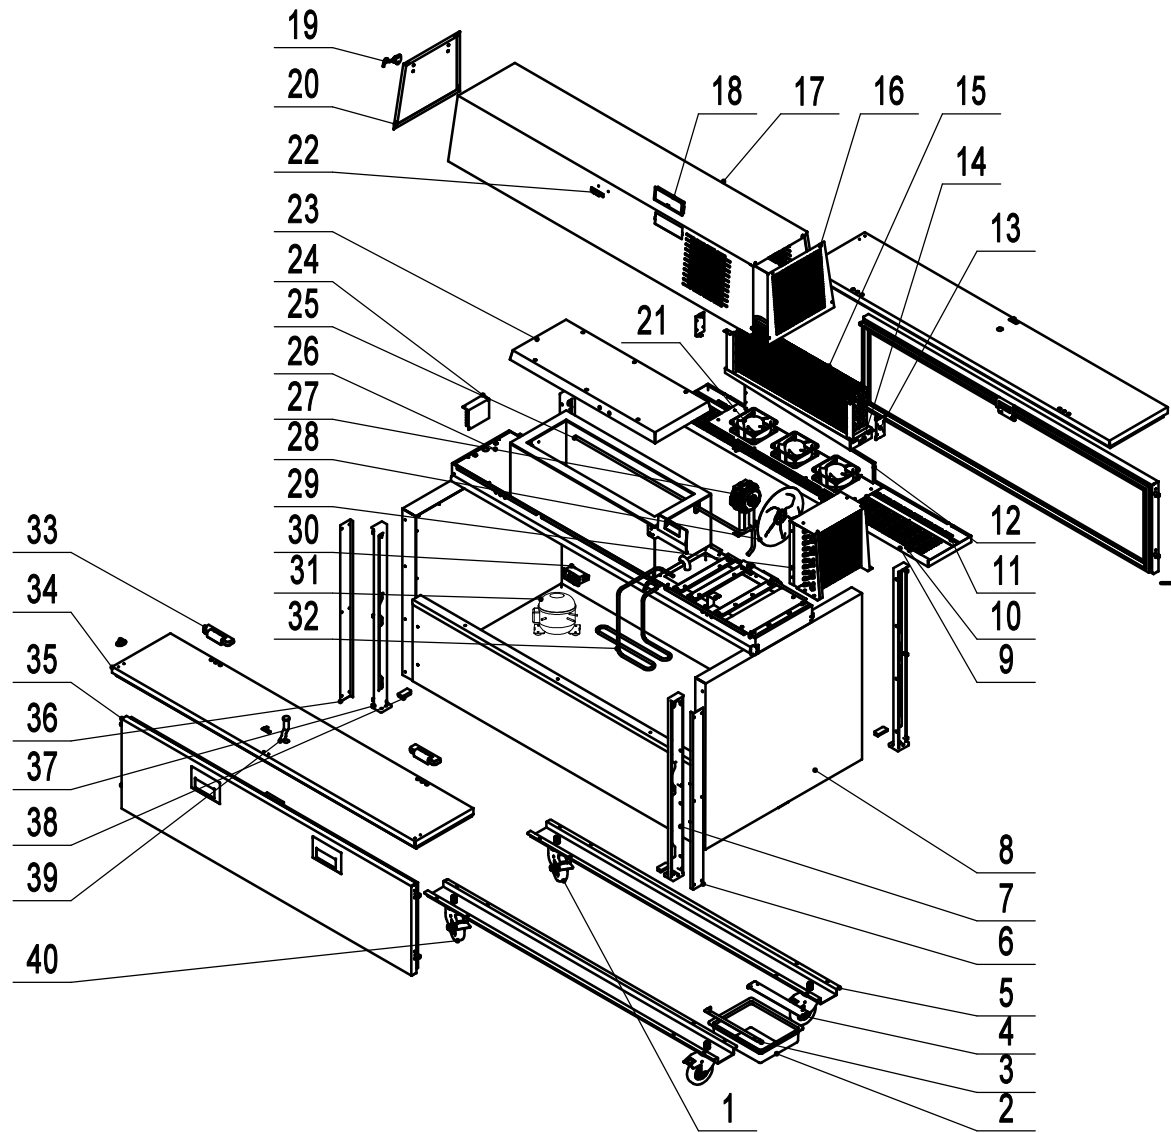

AMC-4902

REV 10.2024

A	38	R0401000039	W0415766	Rubber pad	4
	37	R06099000147	W0604A41	Left Chute	2
	36	AMC5802109014	N/A	Left Chute Blocker	1
	35	AMC4902221000	N/A	Front Door Foam Assembly	2
	34	AMC4902221010	N/A	Vertical Swing Door Foam Assembly	2
	33	R06006000014	W0604A47	Hinge	4
	32	R02015001055	W0210W28	Discharge Tube	1
	31	R02000000007	W0201042	Compressor	1
	30	R03002000042	W0302173	Temp Controller	1
	29	R02005000066	W02037649	Condenser Coil	1
	28	R03000000018	W0301061	Fan Blade	1
B	27	R03001000080	W0301047	Condenser Fan Motor	1
	26	AMC4902224000	N/A	Evaporation Tank Assembly	1
	25	R02015001126	W0210W38	Suction Tube	1
	24	R03024000010	W0399177	Power Supply/Transformer	1
	23	AMC5802124000	N/A	Evap Top Cover	1
	22	R06099000146	W0604A40	Silver Copper Bead	2
	21	R03001000015	W0301112	Evap Fan Motor	3
	20	AMC5802109002	N/A	Left Side Evap Cover Plate	1
	19	R06099000150	W0604A45	Stainless Steel Hook	2
	18	R04011000113	W0409901	Controller Cover	1
	17	AMC4902109000430	N/A	Evap Cover	1
	16	AMC5802109001	N/A	Right Side Evap Cover Plate	1
C	15	R02002000158	N/A	Evap Coil	1
	14	AMC5802109003	N/A	Evap Drain Pan	1
	13	AMC5802104000	N/A	Evap Fixing Plate	2
	12	AMC5802109005	N/A	Stack Duct Diverter	1
	11	AMC4902109003430	N/A	Air Deflector Diverter	1
	10	AMC5802109010430	N/A	Evap Fan Fixing Plate	1
	9	AMC4902109001430	N/A	Air Deflector	1
	8	AMC4902206000	N/A	Cabinet Assembly	1
	7	R06099000148	W0604A42	Right Chute	2
	6	AMC5802109013	N/A	Right Chute Blocker	2
	5	AMC4902109005500	N/A	Base Support	2
D	4	AMC5802109016	N/A	Drain Pan Back Fastner	1
	3	AMC5802109015	N/A	Drain Pan Front Fastner	1
	2	R04013000015	W0411216	Drain Pan	1
	1	R06001000010	B0604413	4" M14 Stem Caster W/O Brake	2

40	N/A	B0604421	4" M14 Stem Caster W/ Brake	2
39	R06099000365	N/A	Vertical Swing Door Lock	2

1

2

3

4

5

6