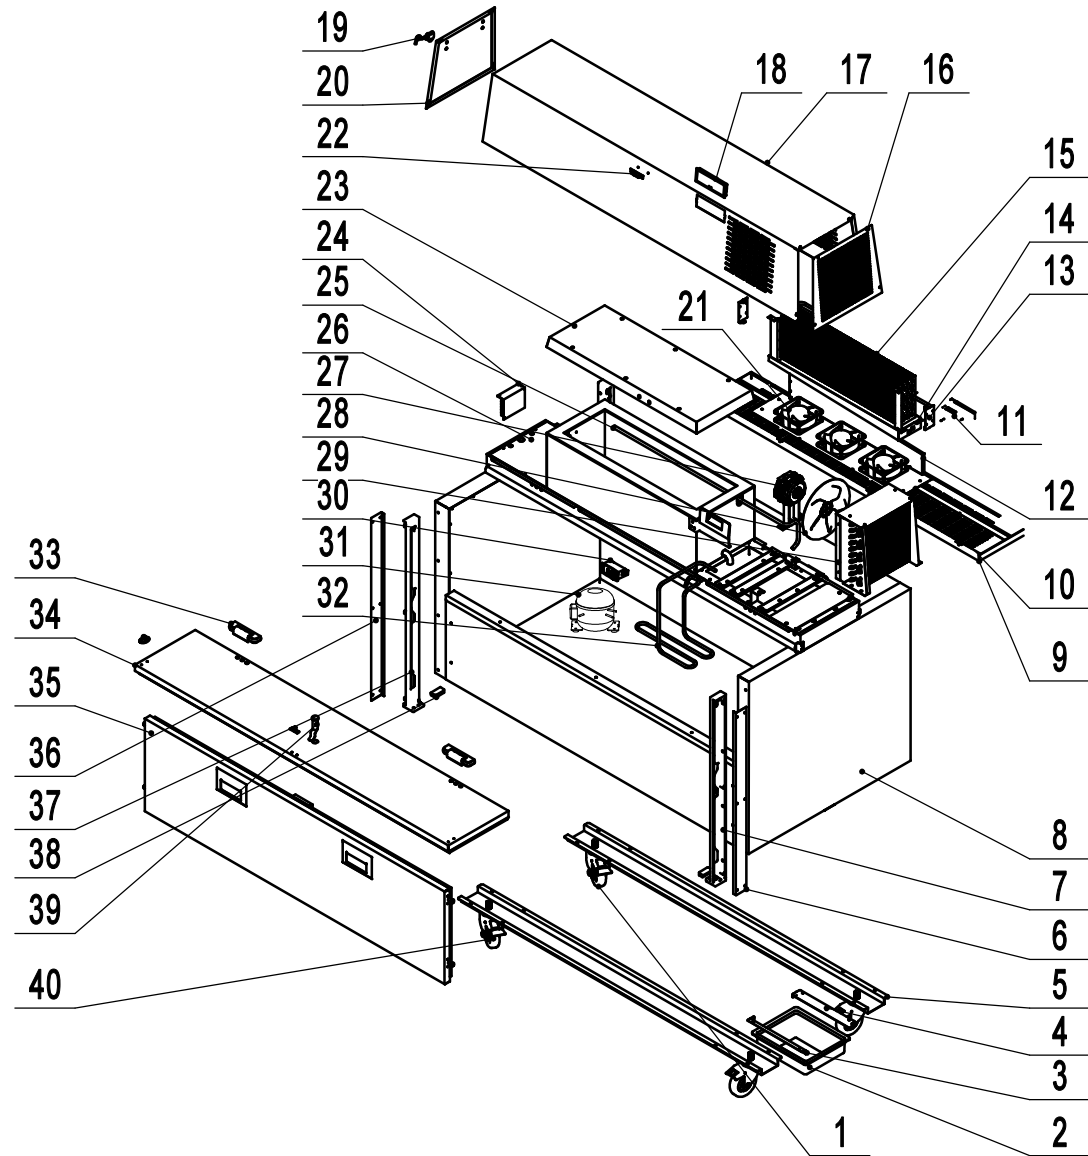

AMC-5801

REV 10.2024

A	38	R0401000039	W0415766	Rubber pad	2
	37	R06099000147	W0604A41	Left Chute	1
	36	AMC5802109014	N/A	Left Chute Blocker	1
	35	AMC5802221000	N/A	Front Door Foam Assembly	1
	34	AMC5802221010	N/A	Vertical Swing Door Foam Assembly	1
	33	R06006000014	W0604A47	Hinge	2
	32	R02015001055	W0210W28	Discharge Tube	1
	31	R02000000007	W0201042	Compressor	1
	30	R03002000042	W0302173	Temp Controller	1
	29	R02005000066	W02037649	Condenser Coil	1
B	28	R03000000018	W0301061	Fan Blade	1
	27	R03001000080	W0301047	Condenser Fan Motor	1
	26	AMC5802224000	N/A	Evaporation Tank Assembly	1
	25	R02015001126	W0210W38	Suction Tube	1
	24	R03024000010	W0399177	Power Supply/Transformer	1
	23	AMC5802124000	N/A	Evap Top Cover	1
	22	R06099000146	W0604A40	Silver Copper Bead	1
	21	R03001000015	W0301112	Evap Fan Motor	3
	20	AMC5802109002	N/A	Left Side Evap Cover Plate	1
	19	R06099000150	W0604A45	Stainless Steel Hook	1
	18	R04011000113	W0409901	Controller Cover	1
	17	AMC5802109000	N/A	Evap Cover	1
C	16	AMC5802109001	N/A	Right Side Evap Cover Plate	1
	15	R02002000158	N/A	Evap Coil	1
	14	AMC5802109003	N/A	Evap Drain Pan	1
	13	AMC5802104000	N/A	Evap Fixing Plate	2
	12	AMC5802109005	N/A	Stack Duct Diverter	1
	11	AMC5802109009	N/A	Air Deflector Diverter	1
	10	AMC5802109010	N/A	Evap Fan Fixing Plate	1
	9	AMC5802109008	N/A	Air Deflector	1
	8	AMC5801206000	N/A	Cabinet Assembly	1
	7	R06099000148	W0604A42	Right Chute	1
	6	AMC5802109013	N/A	Right Chute Blocker	1
	5	AMC5802109017	N/A	Base Support	2
D	4	AMC5802109016	N/A	Drain Pan Back Fastner	1
	3	AMC5802109015	N/A	Drain Pan Front Fastner	1
	2	R04013000015	W0411216	Drain Pan	1
	1	R06001000010	B0604413	4" M14 Stem Caster W/O Brake	2

40	N/A	B0604421	4" M14 Stem Caster W/ Brake	2
39	R06099000365	N/A	Vertical Swing Door Lock	1