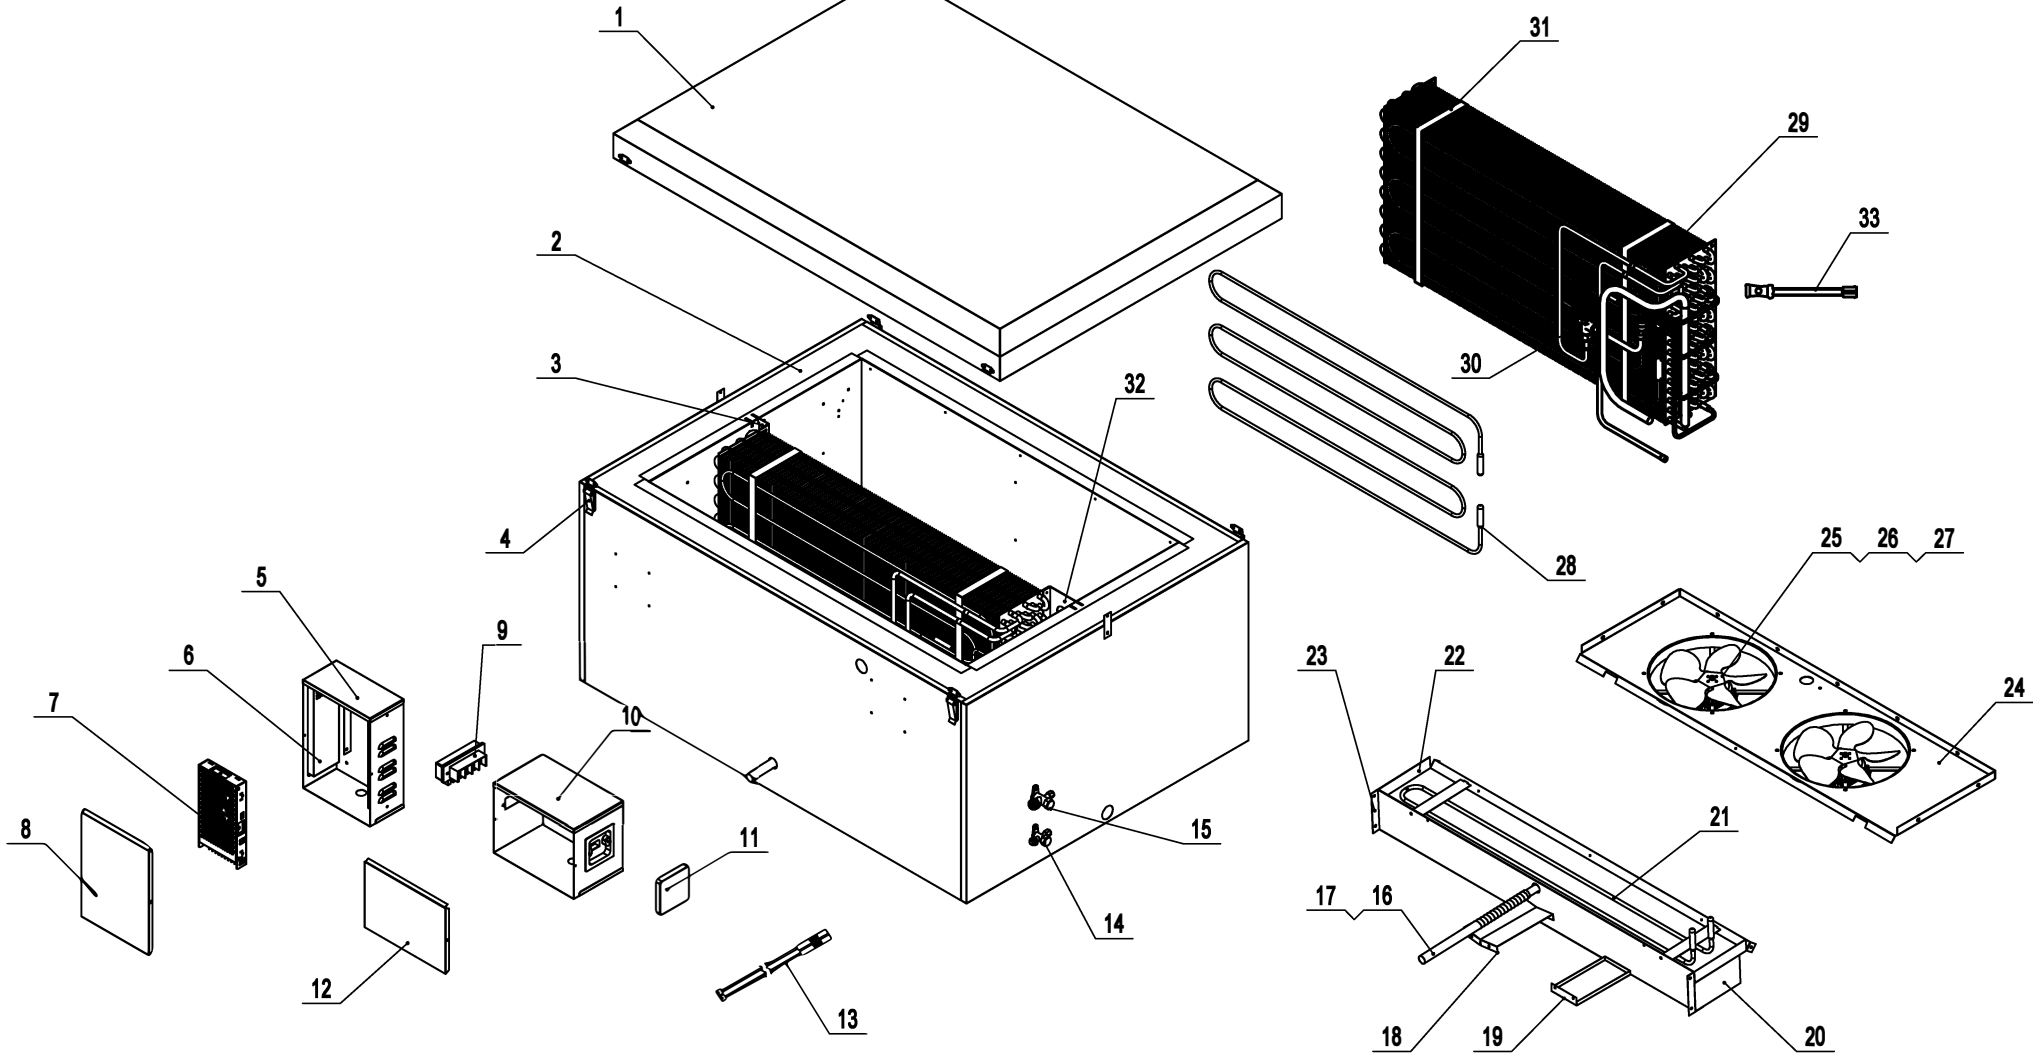

ATWE-T02A

33	R03008000032	Thermo Cutoff	1	19	10140E001	Suction Tube Splash Block	1
32	10140E007	Evap Right Fastner	1	18	10140E003	Drain Hose Splash Block	1
31	10140E020	Evap Defrost Tube Fastner	2	17	W0310067	Drain Hose Heating Tube	1
30	W0206010	Thermo Expansion Valve	1	16	W0414031	Drain Pipe	1
29	W0202675	Evaporator	1	15	W0205036	T Shut Off Valve	1
28	W0311105	Evap Heating Tube	1	14	W0205035	T Shut Off Valve	1
27	W0301056	Evap Fan Blade	2	13	R03019000031	Temperature Sensor	1
26	W0301131	Evap Fan Motor	2	12	10140E009	Controller Box Cover	1
25	R03001000001	Evap Fan Motor Bracket	2	11	N/E	Controller	1
24	10140E005	Evap Front Cover	1	10	ATW0606104003500	Controller Box	1
23	10140E023	Drain Pan Fastner	1	9	W0309300	Terminal Block	1
22	10140E006	Evap Drain Pan	1	8	ATW0606103011500	Power Supply Box Cover	1
21	W0311106	Evap Drain Pan Heating Tube	1	7	W0399145	Power Supply/Transformer	1
20	R08011000004	Evap Drain Pan Foam	1	6	ATW0606103014500	Power Supply Water Guard	2

5	ATW0606103012500	Power Supply Box	1
4	W0604244	Latch	4
3	10140E008	Evap Left Fastner	1
2	ATW10140-EF01	Evap Cabinet	1
1	ATW10140-EF02	Evap Top Cover	1
No.	Part #	Part Name	Qty