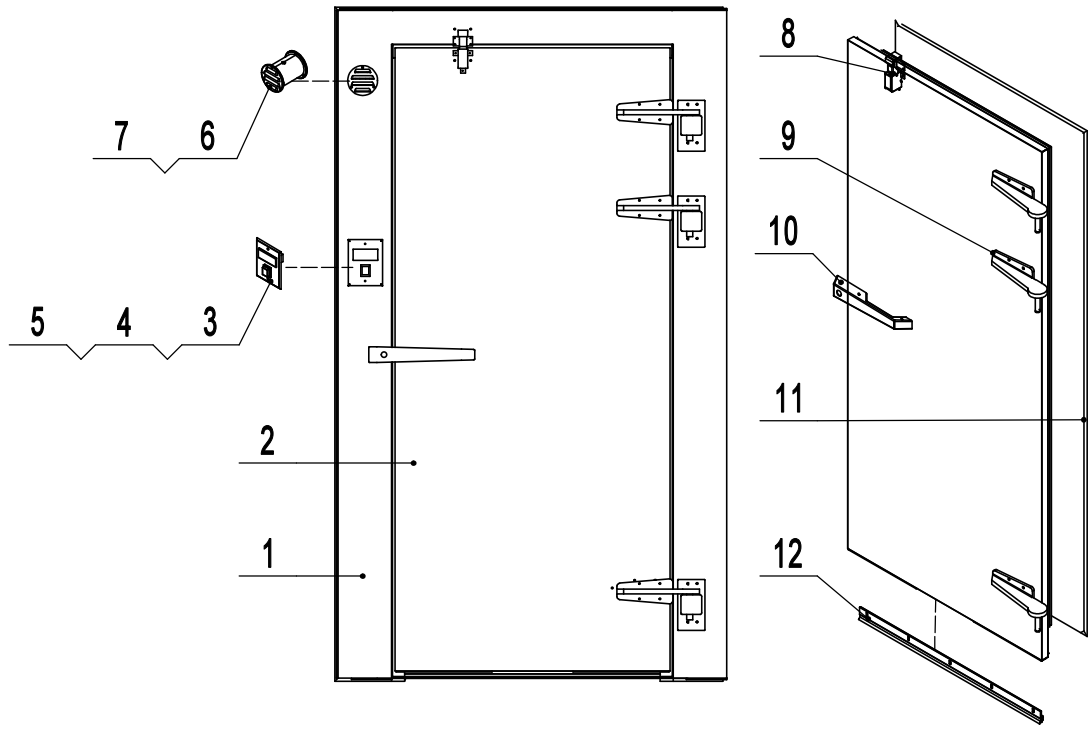

AWC1012-TF(RR/RL)

REV 11.2024

Unit: inch

14	MLY-D550-1165		48" LED Light for Walk-in and Wire Channel	1
13	WACD001204000	N/A	Distribution Box Assembly	1
12	ATWPL0107	ATWPL0107	Walk-in Corner Wall Panel, 1'x1'	4
11	ATWPW0407	ATWPW0407	Walk-in Wall Panel, 4'	6
10	ATWPW0207	ATWPW0207	Walk-in Wall Panel, 2'	4
9.2	ATWPD0406C03-SL	N/A	Walk-in Door, 3', and Door Frame Panel, 4'(Left-Hinged)	
9.1	ATWPD0406C03-SR	N/A	Walk-in Door, 3', and Door Frame Panel, 4'(Right-Hinged)	1
8	ATWPC0410M	ATWPC0410M	Walk-in Floor Panel, 4'x10', Male Side	1
7	ATWPC0410F	ATWPC0410F	Walk-in Ceiling Panel, 4'x10', Female Side	1
6	ATWPC0410CH	ATWPC0410CH	Walk-in Ceiling Panel, 4'x10', Center Panel with Opening	1
5	ATWPB0410MR	N/A	Walk-in Floor Panel, 4'x10', Male Side, Inner Ramp	1
4	ATWPB0410F	ATWPB0410F	Walk-in Floor Panel, 4'x10', Female Side	1
3	ATWPB0410C	ATWPB0410C	Walk-in Floor Panel, 4'x10', Center Panel	1
2	ATW-R30V	ATW-R30V	Walk-in Condensing Unit	1
1	ATWET02A	ATWET02A	Evaporating Unit, Top Mount, with 2 Fan Motors	1
No.	Part # (New)	Part # (Old)	Part Name	Qty

Door Assembly

Door Frame

20	W0310A03	Door Frame Heater	1
19	W0401046	Inside Safety Release Handle	1
18	W0309237	Electric Terminal Box	2
17	R04012001503	LED Light Wire Channel	1
16	R03004000110	LED Light	1
15	W0499772	Threshold Cover	1
14	10140W017	Door Frame Top Cover	1
13	10140W018	Door Frame Side Cover	2
12	W0410A27	Door Bottom Cover	1
11	W0404948	Door Gasket	1
10	W0604243	Door Latch Assembly	1