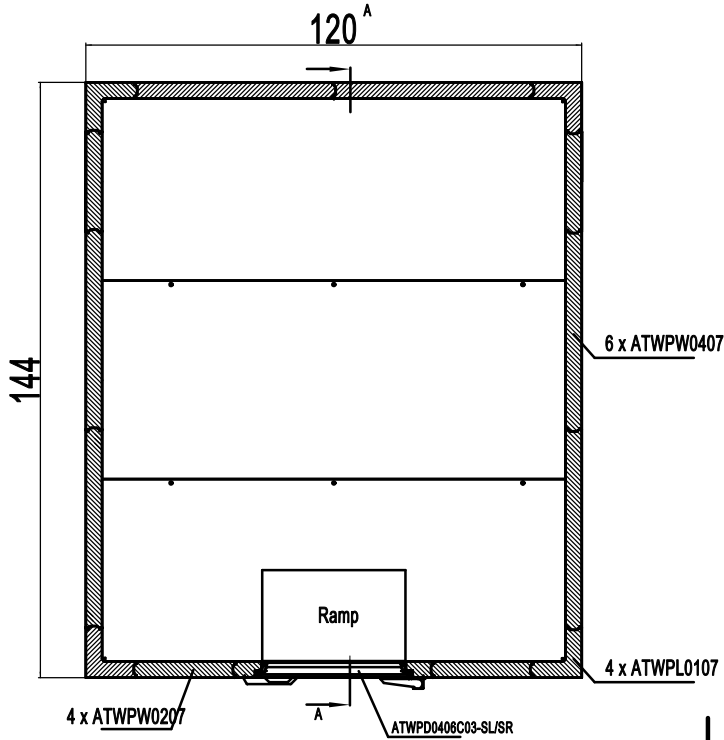

AWC1012-TF(RR/RL)

REV 11.2024

Unit: inch

14	MLY-D550-1165		48" LED Light for Walk-in and Wire Channel	1
13	WACD001204000	N/A	Distribution Box Assembly	1
12	ATWPL0107	ATWPL0107	Walk-in Corner Wall Panel, 1'x1'	4
11	ATWPW0407	ATWPW0407	Walk-in Wall Panel, 4'	6
10	ATWPW0207	ATWPW0207	Walk-in Wall Panel, 2'	4
9.2	ATWPD0406C03-SL	N/A	Walk-in Door, 3', and Door Frame Panel, 4'(Left-Hinged)	
9.1	ATWPD0406C03-SR	N/A	Walk-in Door, 3', and Door Frame Panel, 4'(Right-Hinged)	1
8	ATWPC0410M	ATWPC0410M	Walk-in Floor Panel, 4'x10', Male Side	1
7	ATWPC0410F	ATWPC0410F	Walk-in Ceiling Panel, 4'x10', Female Side	1
6	ATWPC0410CH	ATWPC0410CH	Walk-in Ceiling Panel, 4'x10', Center Panel with Opening	1
5	ATWPB0410MR	N/A	Walk-in Floor Panel, 4'x10', Male Side, Inner Ramp	1
4	ATWPB0410F	ATWPB0410F	Walk-in Floor Panel, 4'x10', Female Side	1
3	ATWPB0410C	ATWPB0410C	Walk-in Floor Panel, 4'x10', Center Panel	1
2	ATW-R30V	ATW-R30V	Walk-in Condensing Unit	1
1	ATWET02A	ATWET02A	Evaporating Unit, Top Mount, with 2 Fan Motors	1
No.	Part # (New)	Part # (Old)	Part Name	Qty