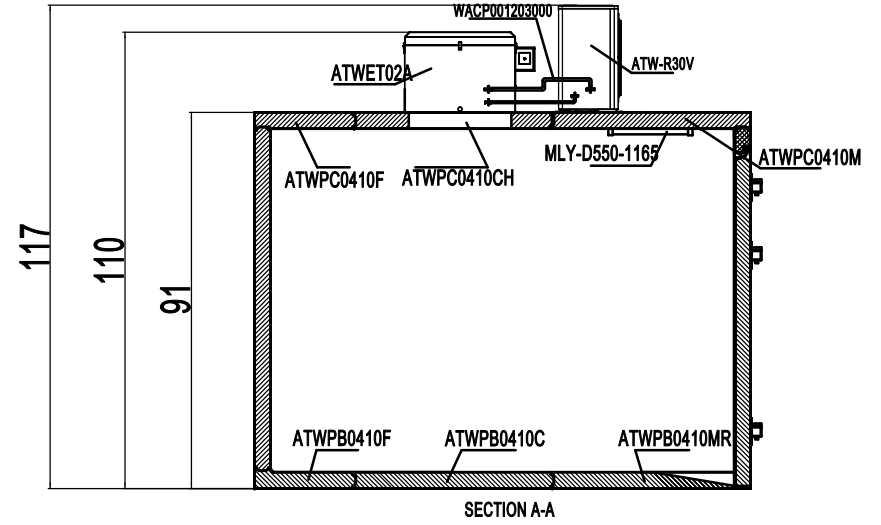

AWC1012-TF(RR/RL)

REV 11.2024

Unit: inch

14	MLY-D550-1165		48" LED Light for Walk-in and Wire Channel	1
13	WACD001204000	N/A	Distribution Box Assembly	1
12	ATWPL0107	ATWPL0107	Walk-in Corner Wall Panel, 1'x1'	4
11	ATWPW0407	ATWPW0407	Walk-in Wall Panel, 4'	6
10	ATWPW0207	ATWPW0207	Walk-in Wall Panel, 2'	4
9.2	ATWPD0406C03-SL	N/A	Walk-in Door, 3', and Door Frame Panel, 4'(Left-Hinged)	
9.1	ATWPD0406C03-SR	N/A	Walk-in Door, 3', and Door Frame Panel, 4'(Right-Hinged)	1
8	ATWPC0410M	ATWPC0410M	Walk-in Floor Panel, 4'x10', Male Side	1
7	ATWPC0410F	ATWPC0410F	Walk-in Ceiling Panel, 4'x10', Female Side	1
6	ATWPC0410CH	ATWPC0410CH	Walk-in Ceiling Panel, 4'x10', Center Panel with Opening	1
5	ATWPB0410MR	N/A	Walk-in Floor Panel, 4'x10', Male Side, Inner Ramp	1
4	ATWPB0410F	ATWPB0410F	Walk-in Floor Panel, 4'x10', Female Side	1
3	ATWPB0410C	ATWPB0410C	Walk-in Floor Panel, 4'x10', Center Panel	1
2	ATW-R30V	ATW-R30V	Walk-in Condensing Unit	1
1	ATWET02A	ATWET02A	Evaporating Unit, Top Mount, with 2 Fan Motors	1
No.	Part # (New)	Part # (Old)	Part Name	Qty

Door Assembly

Door Frame

20	W0310A03	Door Frame Heater	1
19	W0401046	Inside Safety Release Handle	1
18	W0309237	Electric Terminal Box	2
17	R04012001503	LED Light Wire Channel	1
16	R03004000110	LED Light	1
15	W0499772	Threshold Cover	1
14	10140W017	Door Frame Top Cover	1
13	10140W018	Door Frame Side Cover	2
12	W0410A27	Door Bottom Cover	1
11	W0404948	Door Gasket	1
10	W0604243	Door Latch Assembly	1