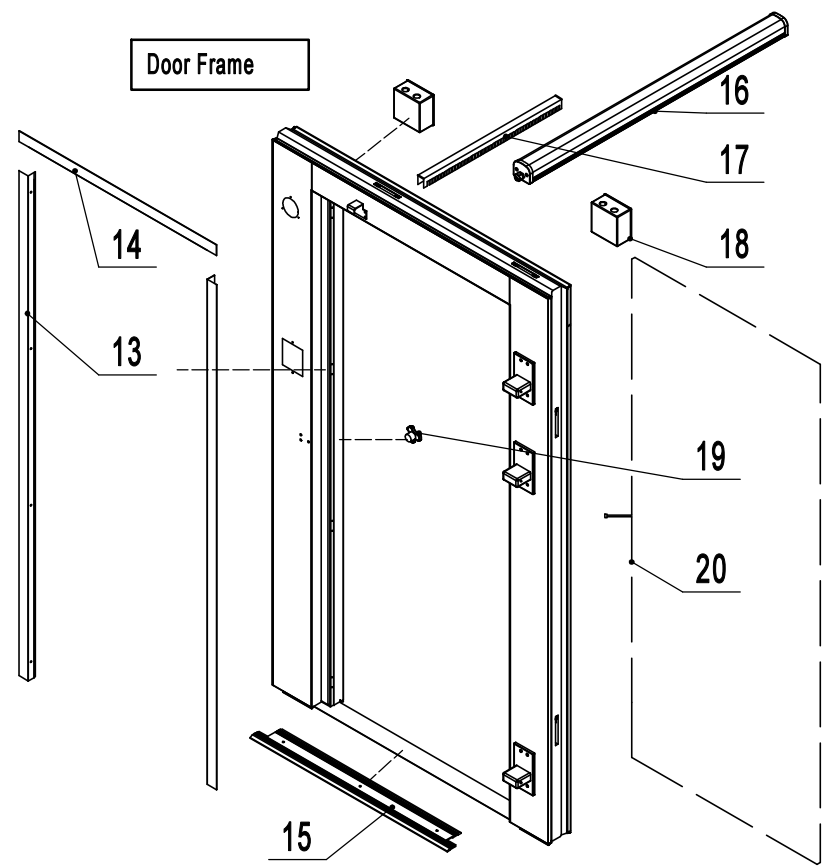

AWC1012-TF(RR/RL)

REV 11.2024

Unit: inch

14	MLY-D550-1165		48" LED Light for Walk-in and Wire Channel	1
13	WACD001204000	N/A	Distribution Box Assembly	1
12	ATWPL0107	ATWPL0107	Walk-in Corner Wall Panel, 1'x1'	4
11	ATWPW0407	ATWPW0407	Walk-in Wall Panel, 4'	6
10	ATWPW0207	ATWPW0207	Walk-in Wall Panel, 2'	4
9.2	ATWPD0406C03-SL	N/A	Walk-in Door, 3', and Door Frame Panel, 4'(Left-Hinged)	
9.1	ATWPD0406C03-SR	N/A	Walk-in Door, 3', and Door Frame Panel, 4'(Right-Hinged)	1
8	ATWPC0410M	ATWPC0410M	Walk-in Floor Panel, 4'x10', Male Side	1
7	ATWPC0410F	ATWPC0410F	Walk-in Ceiling Panel, 4'x10', Female Side	1
6	ATWPC0410CH	ATWPC0410CH	Walk-in Ceiling Panel, 4'x10', Center Panel with Opening	1
5	ATWPB0410MR	N/A	Walk-in Floor Panel, 4'x10', Male Side, Inner Ramp	1
4	ATWPB0410F	ATWPB0410F	Walk-in Floor Panel, 4'x10', Female Side	1
3	ATWPB0410C	ATWPB0410C	Walk-in Floor Panel, 4'x10', Center Panel	1
2	ATW-R30V	ATW-R30V	Walk-in Condensing Unit	1
1	ATWET02A	ATWET02A	Evaporating Unit, Top Mount, with 2 Fan Motors	1
No.	Part # (New)	Part # (Old)	Part Name	Qty

Door Assembly

Door Frame

20	W0310A03	Door Frame Heater	1
19	W0401046	Inside Safety Release Handle	1
18	W0309237	Electric Terminal Box	2
17	R04012001503	LED Light Wire Channel	1
16	R03004000110	LED Light	1
15	W0499772	Threshold Cover	1
14	10140W017	Door Frame Top Cover	1
13	10140W018	Door Frame Side Cover	2
12	W0410A27	Door Bottom Cover	1
11	W0404948	Door Gasket	1
10	W0604243	Door Latch Assembly	1