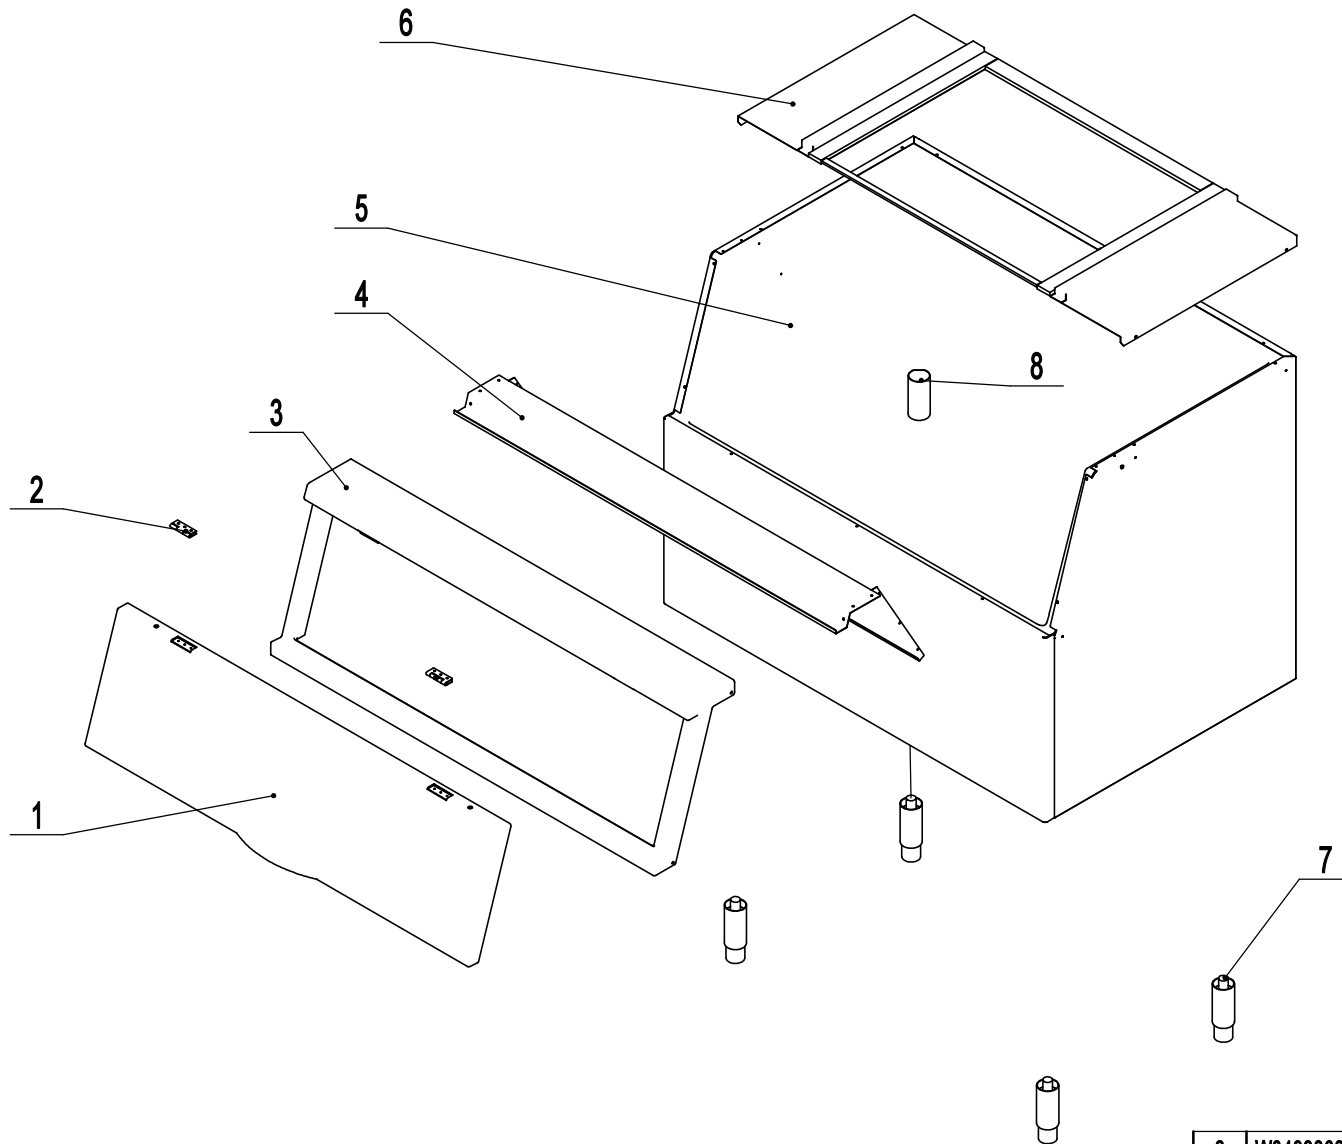

CYR700P

REV 11.2024

8	W0499363	Drain Fitting	1
7	W0604556	Leg M12	4
6	W0604556	Top Cabinet Panel	4
5	076260103	Cabinet Assembly	1
4	076260112	Ice Deflector	1
3	W0499429	Door Frame	1
2	W0604250	Hinge	2
1	CYR0700201000	Door Assembly	1
No.	Part #	Part Name	Qty