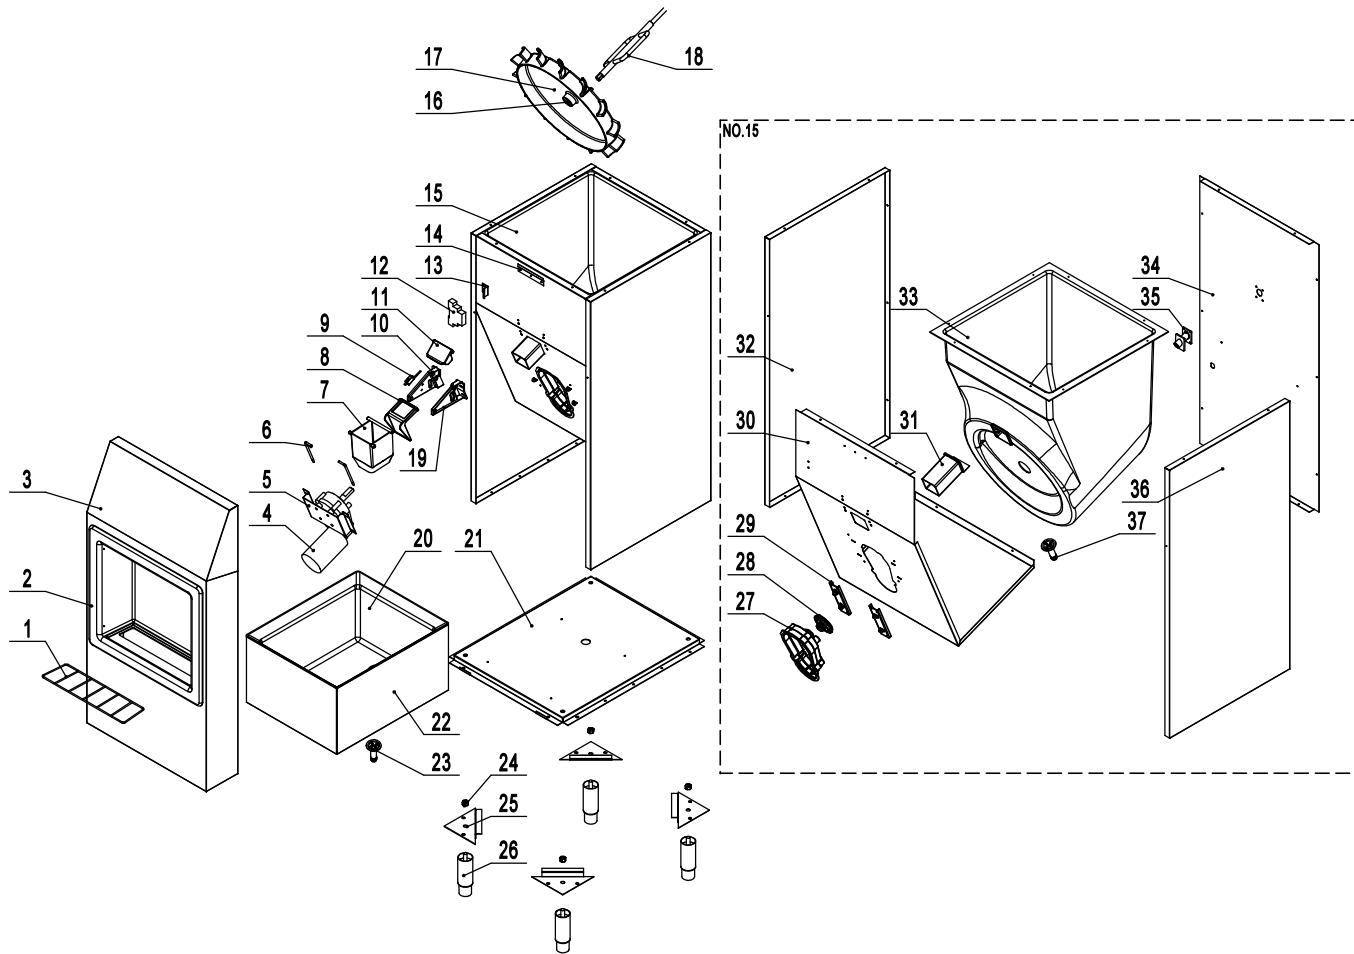

HD350-AP-161

REV 11.2024

31	W0604360	Door Lock	1
30	076300102	Right Side Plate	1
29	W0205021	Solenoid Valve	1
28	W0206010	Expansion Valve	1
27	W0201344	Compressor	1
26	W0204202	Filter	1
25	W0399140	Protection Switch	1
24	W0205020	Solenoid Coil	1
23	W02109995	Suction Tube	1
22	076300125	Wire Channel	1
21	W0399045	Drain Valve	1
20	W0399046	Inlet Valve	1
19	W0409723	Drain Hose Connector	1
18	076300128	Back Plate	1
17	W0308023	Power Switch	1
16	W0699140	Filter Screen	1
15	076300131	Condenser	1
14	W0301109	Cond Fan Motor	1
13	W0204003	Filter Drier	1
12	076300121	Control board Back Plate	1
11	N/A	Compressor Accessories	1
10	076300104	Top Cover	1
9	076270202	Cabinet Frame	1
8	W0604211	Hinge	2
7	W0202238	Evaporator	1
6	W0399193	Water Pump	1
5	076200204	Probe Assembly	1
4	W0409362	Water Tank	1
3	076300101	Left Side Plate	1
2	076270201	Front Door Assembly	1
1	N/A	Dispenser Assembly	1

No.	Part #	Part Name	Qty
-----	--------	-----------	-----

HD350 DA

REV 11.2024

No.	Part #	Part Name	Qty
1	W0604251	Cup holder	1
2	W0499433	Front Panel Frame	1
3	0076280101	Front Panel	1
4	W0301085	AC Gear Motor	1
5	0076280102	Bracket	1
6	W0604252	Peg	2
7	W0409221	Push Plate	1
8	W0409227	Ice Blocker	1
9	W0308024	Travel Switch	1
10	W0409223	Left Support	1
11	W0409226	Limit Block	1
12	W0307008	Relay	1
13	0076280103	Relay bracket	1
14	0076280104	Front Panel Bracket	1
15	N/A	Ice bin	1
16	W0604253	Central Spindle	1
17	W0409224	Paddle Wheel	1
18	W0604254	Stirrer Bar	1
19	W0409222	Right Support	1
20	W0499434	Inner board	1
21	0076280105	Base Board	1
22	0076280106	Inner Box	1
23	W0499363	Drain Fitting	1
24	B0503007	M12 Nut	4
25	0076280107	Foot Fastner	4
26	W0604556	SS Foot	4
27	W0409230	Motor Cover	1
28	W0409229	Axle Sleeve	1
29	0076280108	Motor Bracket	2
30	0076280109	Front Plate	1
31	W0409228	Catheter	1
32	0076280110	Left Side Plate	1
33	W0499431	Inner Board	1
34	0076280111	Back Plate	1
35	W0409225	Rear Support	1
36	0076280112	Right Side Plate	1
37	W0499363	Drain Fitting	1