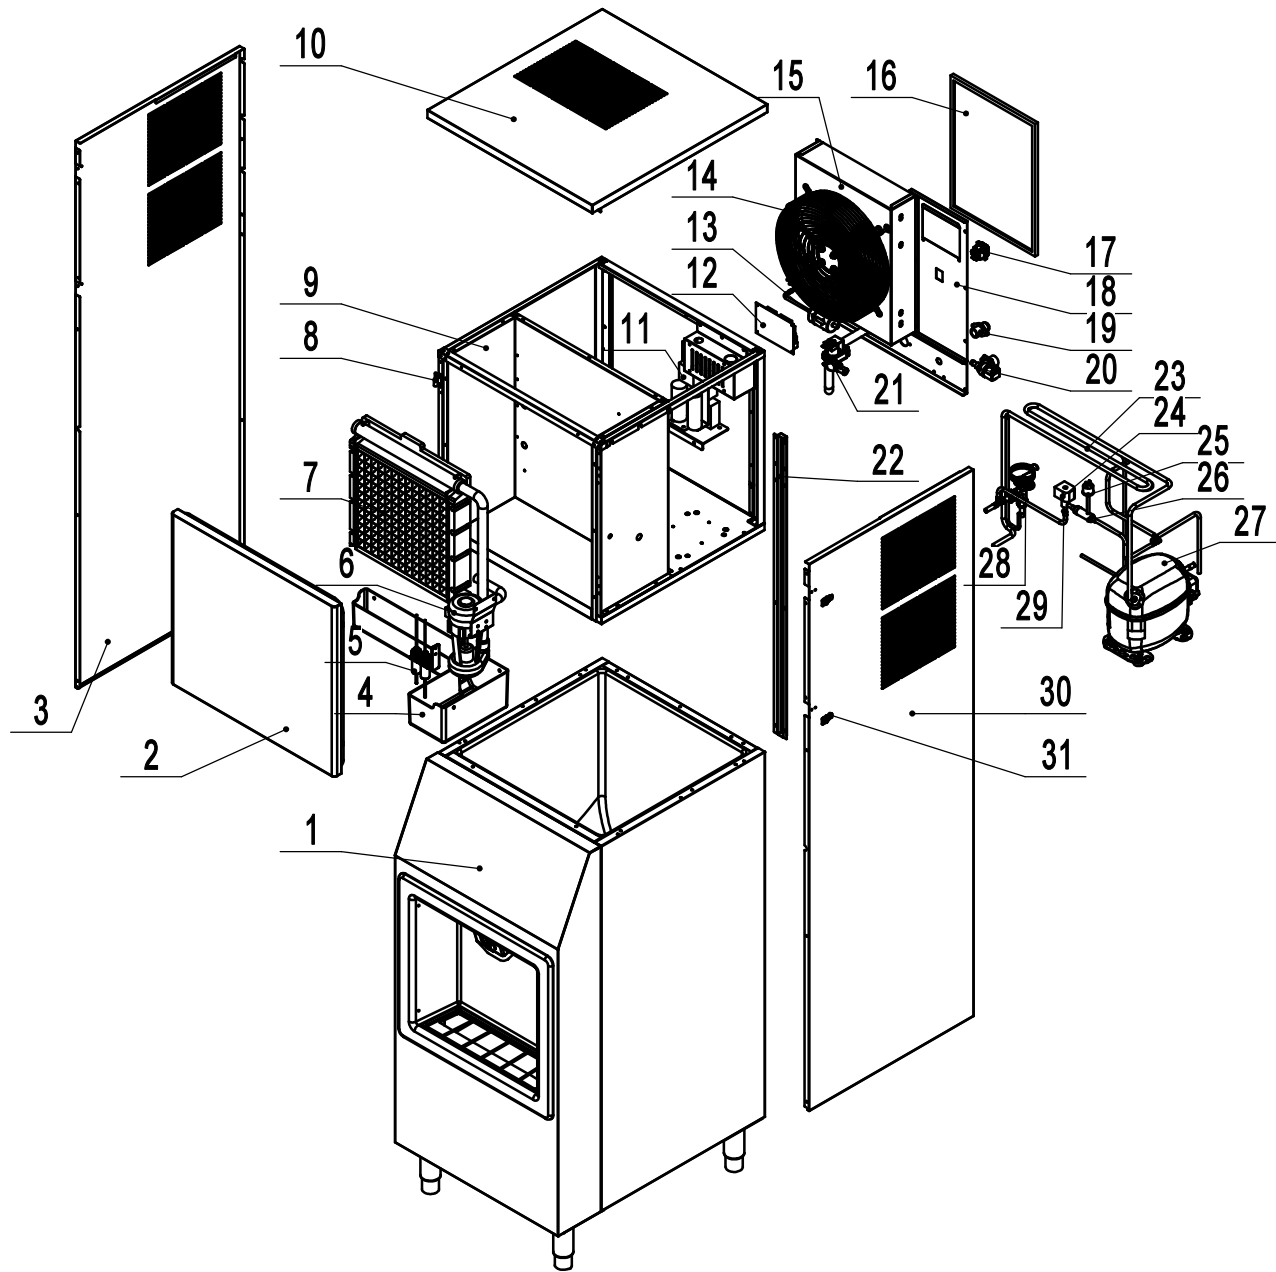

HD350-AP-161

REV 11.2024

31	W0604360	Door Lock	1
30	076300102	Right Side Plate	1
29	W0205021	Solenoid Valve	1
28	W0206010	Expansion Valve	1
27	W0201344	Compressor	1
26	W0204202	Filter	1
25	W0399140	Protection Switch	1
24	W0205020	Solenoid Coil	1
23	W02109995	Suction Tube	1
22	076300125	Wire Channel	1
21	W0399045	Drain Valve	1
20	W0399046	Inlet Valve	1
19	W0409723	Drain Hose Connector	1
18	076300128	Back Plate	1
17	W0308023	Power Switch	1
16	W0699140	Filter Screen	1
15	076300131	Condenser	1
14	W0301109	Cond Fan Motor	1
13	W0204003	Filter Drier	1
12	076300121	Control board Back Plate	1
11	N/A	Compressor Accessories	1
10	076300104	Top Cover	1
9	076270202	Cabinet Frame	1
8	W0604211	Hinge	2
7	W0202238	Evaporator	1
6	W0399193	Water Pump	1
5	076200204	Probe Assembly	1
4	W0409362	Water Tank	1
3	076300101	Left Side Plate	1
2	076270201	Front Door Assembly	1
1	N/A	Dispenser Assembly	1

No.	Part #	Part Name	Qty
-----	--------	-----------	-----

HD350 DA

REV 11.2024

No.	Part #	Part Name	Qty
1	W0604251	Cup holder	1
2	W0499433	Front Panel Frame	1
3	0076280101	Front Panel	1
4	W0301085	AC Gear Motor	1
5	0076280102	Bracket	1
6	W0604252	Peg	2
7	W0409221	Push Plate	1
8	W0409227	Ice Blocker	1
9	W0308024	Travel Switch	1
10	W0409223	Left Support	1
11	W0409226	Limit Block	1
12	W0307008	Relay	1
13	0076280103	Relay bracket	1
14	0076280104	Front Panel Bracket	1
15	N/A	Ice bin	1
16	W0604253	Central Spindle	1
17	W0409224	Paddle Wheel	1
18	W0604254	Stirrer Bar	1
19	W0409222	Right Support	1
20	W0499434	Inner board	1
21	0076280105	Base Board	1
22	0076280106	Inner Box	1
23	W0499363	Drain Fitting	1
24	B0503007	M12 Nut	4
25	0076280107	Foot Fastner	4
26	W0604556	SS Foot	4
27	W0409230	Motor Cover	1
28	W0409229	Axle Sleeve	1
29	0076280108	Motor Bracket	2
30	0076280109	Front Plate	1
31	W0409228	Catheter	1
32	0076280110	Left Side Plate	1
33	W0499431	Inner Board	1
34	0076280111	Back Plate	1
35	W0409225	Rear Support	1
36	0076280112	Right Side Plate	1
37	W0499363	Drain Fitting	1