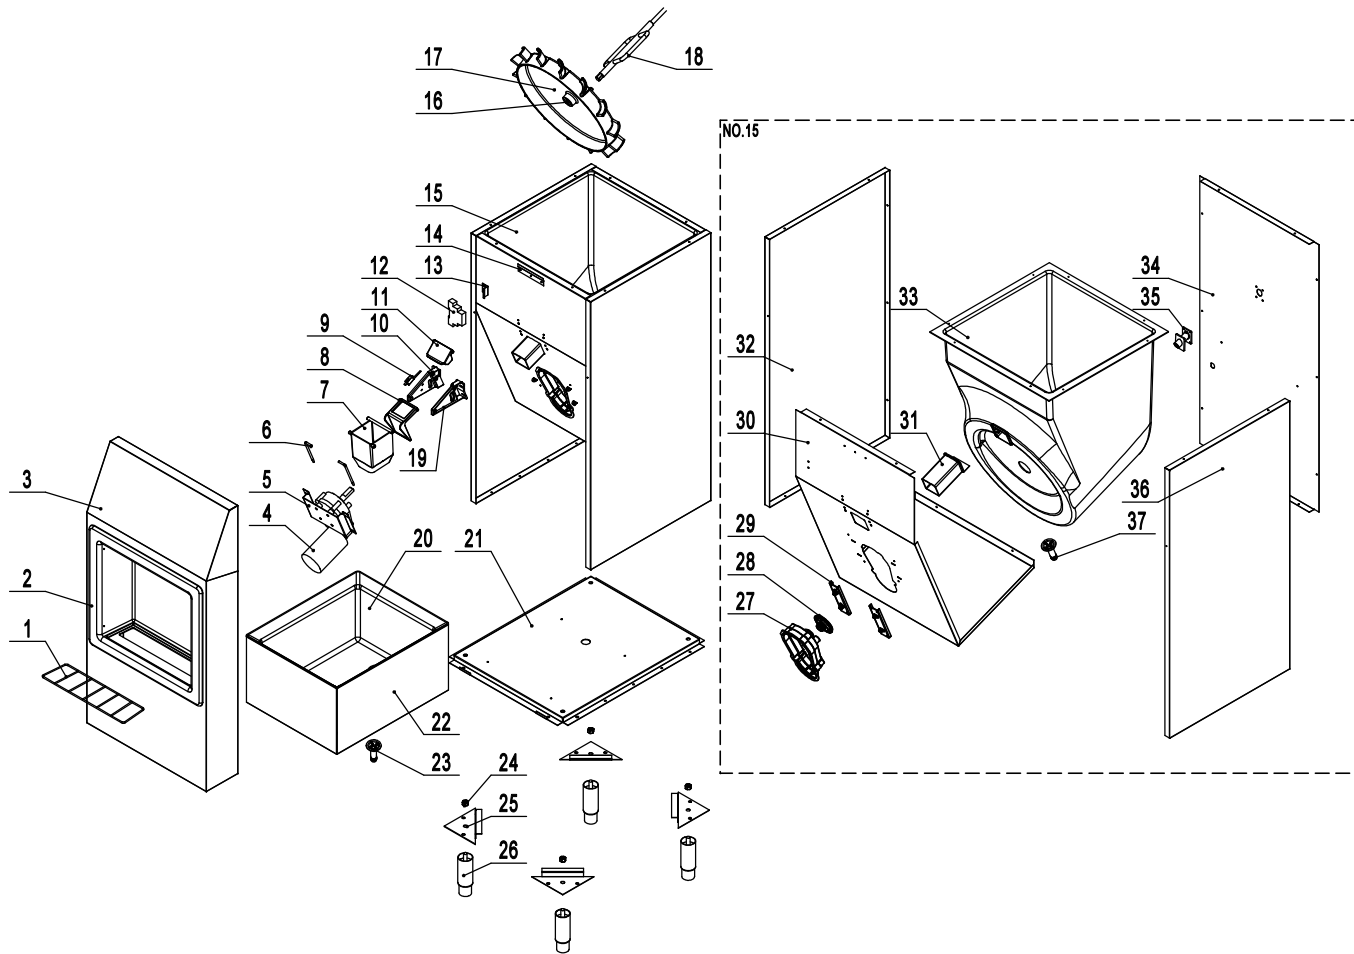

HD350-AP-161

REV 11.2024

31	W0604360	Door Lock	1
30	076300102	Right Side Plate	1
29	W0205021	Solenoid Valve	1
28	W0206010	Expansion Valve	1
27	W0201344	Compressor	1
26	W0204202	Filter	1
25	W0399140	Protection Switch	1
24	W0205020	Solenoid Coil	1
23	W02109995	Suction Tube	1
22	076300125	Wire Channel	1
21	W0399045	Drain Valve	1
20	W0399046	Inlet Valve	1
19	W0409723	Drain Hose Connector	1
18	076300128	Back Plate	1
17	W0308023	Power Switch	1
16	W0699140	Filter Screen	1
15	076300131	Condenser	1
14	W0301109	Cond Fan Motor	1
13	W0204003	Filter Drier	1
12	076300121	Control board Back Plate	1
11	N/A	Compressor Accessories	1
10	076300104	Top Cover	1
9	076270202	Cabinet Frame	1
8	W0604211	Hinge	2
7	W0202238	Evaporator	1
6	W0399193	Water Pump	1
5	076200204	Probe Assembly	1
4	W0409362	Water Tank	1
3	076300101	Left Side Plate	1
2	076270201	Front Door Assembly	1
1	N/A	Dispenser Assembly	1
No.	Part #	Part Name	Qty

HD350 DA

REV 11.2024

No.	Part #	Part Name	Qty
1	W0604251	Cup holder	1
2	W0499433	Front Panel Frame	1
3	0076280101	Front Panel	1
4	W0301085	AC Gear Motor	1
5	0076280102	Bracket	1
6	W0604252	Peg	2
7	W0409221	Push Plate	1
8	W0409227	Ice Blocker	1
9	W0308024	Travel Switch	1
10	W0409223	Left Support	1
11	W0409226	Limit Block	1
12	W0307008	Relay	1
13	0076280103	Relay bracket	1
14	0076280104	Front Panel Bracket	1
15	N/A	Ice bin	1
16	W0604253	Central Spindle	1
17	W0409224	Paddle Wheel	1
18	W0604254	Stirrer Bar	1
19	W0409222	Right Support	1
20	W0499434	Inner board	1
21	0076280105	Base Board	1
22	0076280106	Inner Box	1
23	W0499363	Drain Fitting	1
24	B0503007	M12 Nut	4
25	0076280107	Foot Fastner	4
26	W0604556	SS Foot	4
27	W0409230	Motor Cover	1
28	W0409229	Axle Sleeve	1
29	0076280108	Motor Bracket	2
30	0076280109	Front Plate	1
31	W0409228	Catheter	1
32	0076280110	Left Side Plate	1
33	W0499431	Inner Board	1
34	0076280111	Back Plate	1
35	W0409225	Rear Support	1
36	0076280112	Right Side Plate	1
37	W0499363	Drain Fitting	1