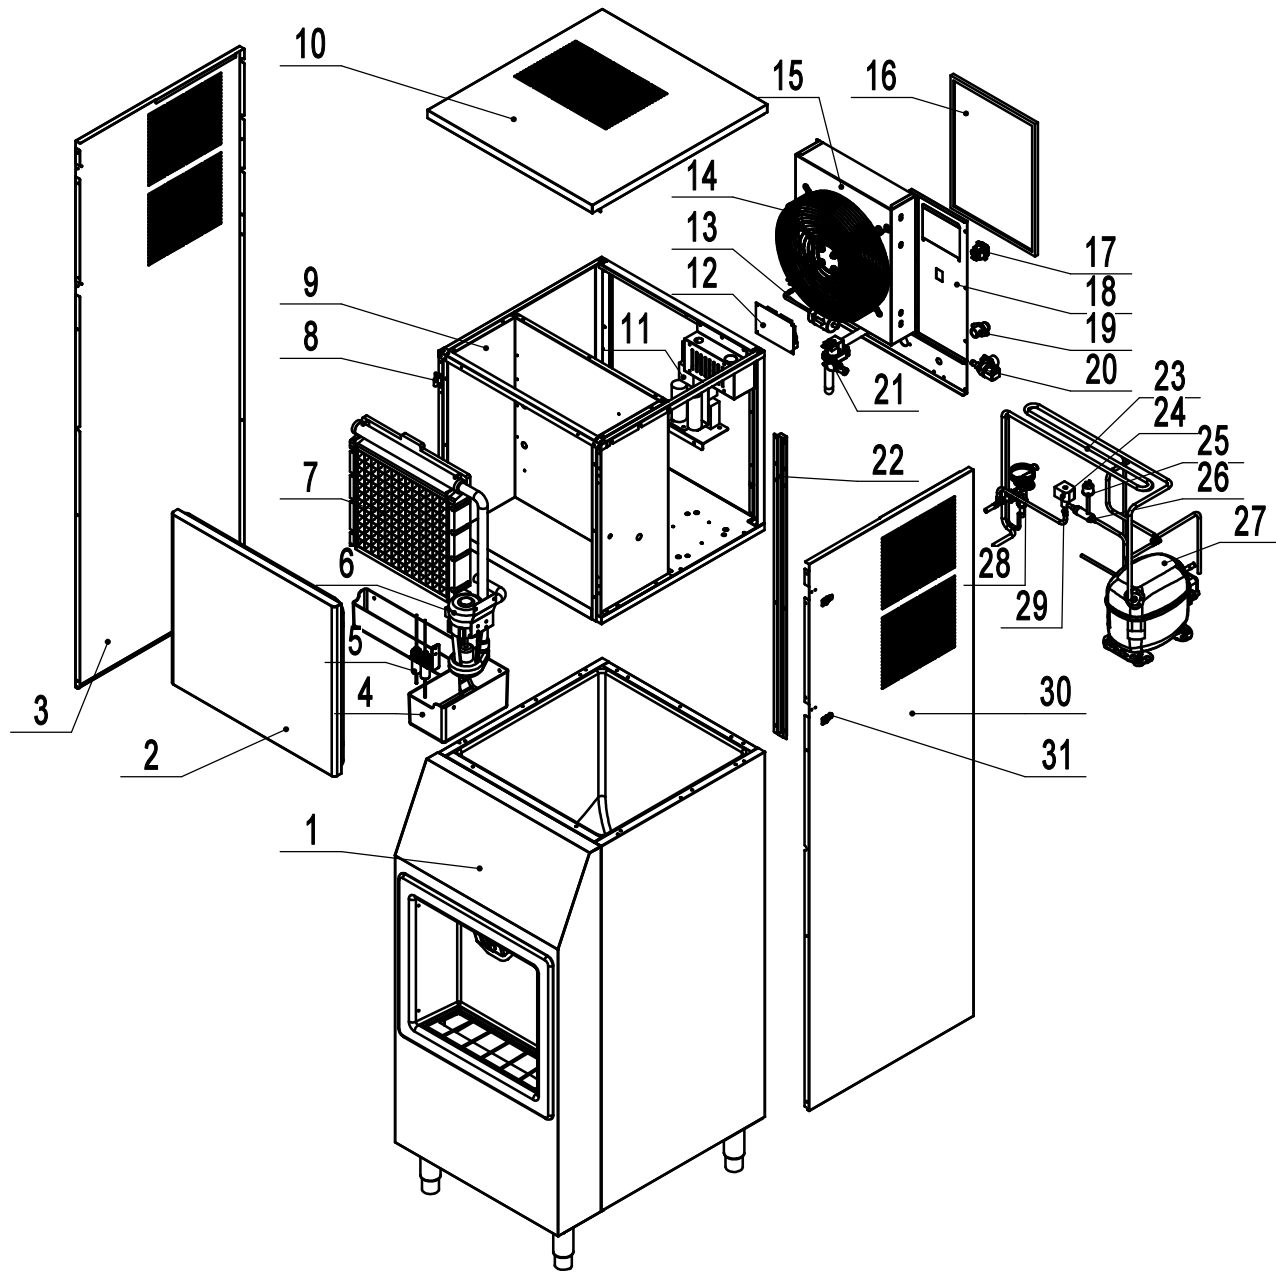

HD350-AP-161

REV 11.2024

31	W0604360	Door Lock	1
30	076300102	Right Side Plate	1
29	W0205021	Solenoid Valve	1
28	W0206010	Expansion Valve	1
27	W0201344	Compressor	1
26	W0204202	Filter	1
25	W0399140	Protection Switch	1
24	W0205020	Solenoid Coil	1
23	W02109995	Suction Tube	1
22	076300125	Wire Channel	1
21	W0399045	Drain Valve	1
20	W0399046	Inlet Valve	1
19	W0409723	Drain Hose Connector	1
18	076300128	Back Plate	1
17	W0308023	Power Switch	1
16	W0699140	Filter Screen	1
15	076300131	Condenser	1
14	W0301109	Cond Fan Motor	1
13	W0204003	Filter Drier	1
12	076300121	Control board Back Plate	1
11	N/A	Compressor Accessories	1
10	076300104	Top Cover	1
9	076270202	Cabinet Frame	1
8	W0604211	Hinge	2
7	W0202238	Evaporator	1
6	W0399193	Water Pump	1
5	076200204	Probe Assembly	1
4	W0409362	Water Tank	1
3	076300101	Left Side Plate	1
2	076270201	Front Door Assembly	1
1	N/A	Dispenser Assembly	1
No.	Part #	Part Name	Qty

HD350 DA

REV 11.2024

No.	Part #	Part Name	Qty
1	W0604251	Cup holder	1
2	W0499433	Front Panel Frame	1
3	0076280101	Front Panel	1
4	W0301085	AC Gear Motor	1
5	0076280102	Bracket	1
6	W0604252	Peg	2
7	W0409221	Push Plate	1
8	W0409227	Ice Blocker	1
9	W0308024	Travel Switch	1
10	W0409223	Left Support	1
11	W0409226	Limit Block	1
12	W0307008	Relay	1
13	0076280103	Relay bracket	1
14	0076280104	Front Panel Bracket	1
15	N/A	Ice bin	1
16	W0604253	Central Spindle	1
17	W0409224	Paddle Wheel	1
18	W0604254	Stirrer Bar	1
19	W0409222	Right Support	1
20	W0499434	Inner board	1
21	0076280105	Base Board	1
22	0076280106	Inner Box	1
23	W0499363	Drain Fitting	1
24	B0503007	M12 Nut	4
25	0076280107	Foot Fastner	4
26	W0604556	SS Foot	4
27	W0409230	Motor Cover	1
28	W0409229	Axle Sleeve	1
29	0076280108	Motor Bracket	2
30	0076280109	Front Plate	1
31	W0409228	Catheter	1
32	0076280110	Left Side Plate	1
33	W0499431	Inner Board	1
34	0076280111	Back Plate	1
35	W0409225	Rear Support	1
36	0076280112	Right Side Plate	1
37	W0499363	Drain Fitting	1