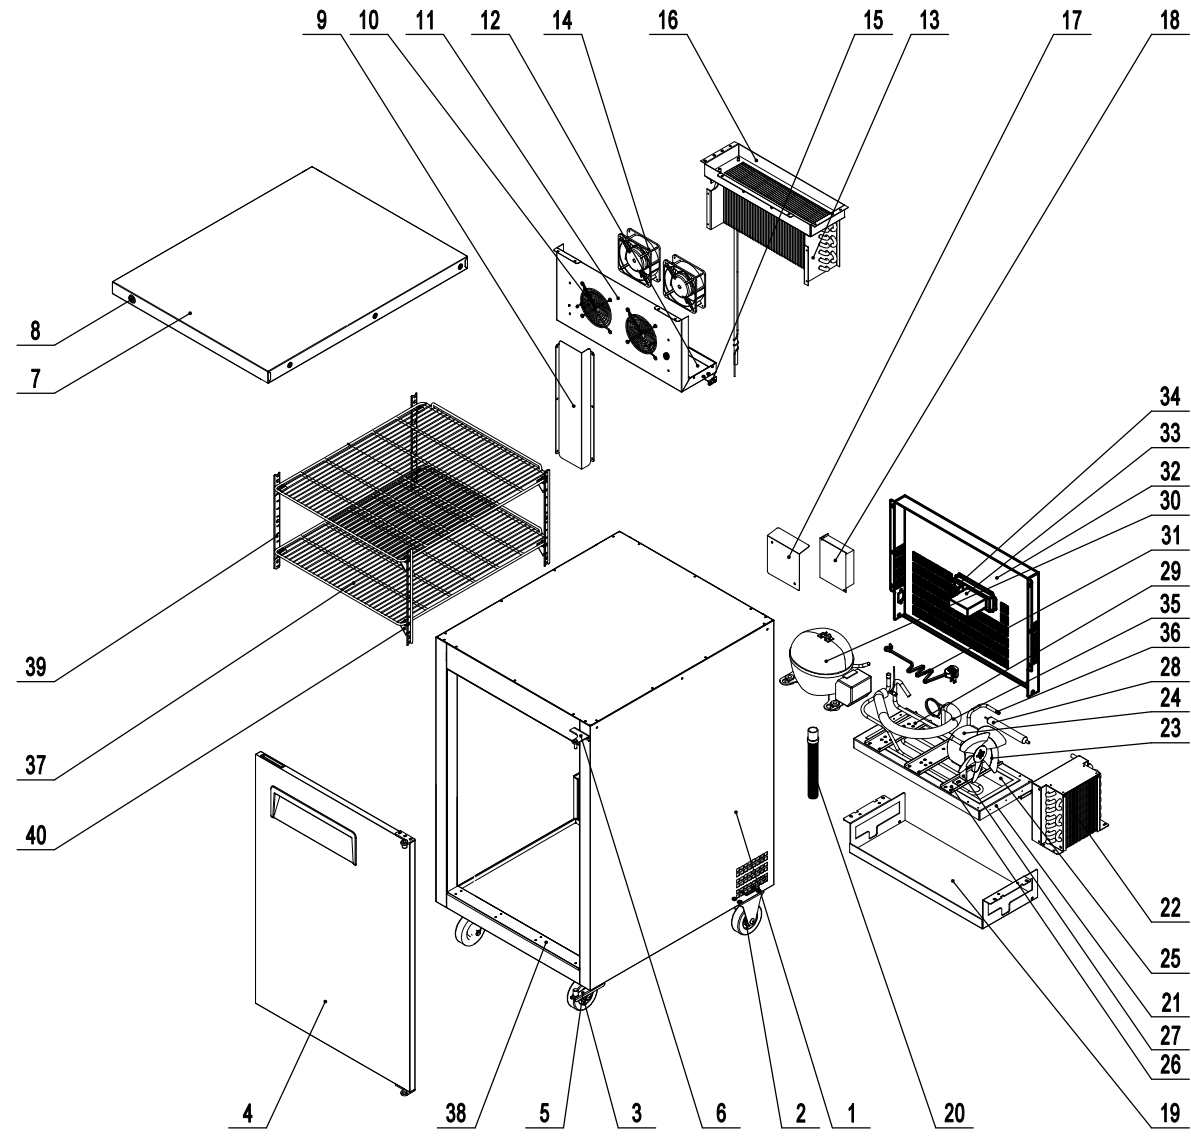

1 MBB23GR-AUS1

REV 11.2024

No.	Part #	Part Name	Qty
1	N/A	Cabinet Assembly	1
2	B0604428	3.5" Stem Caster W/O Brake	2
3	B0604429	3.5" Stem Caster W/ Brake	2
4	01MKC5800-02(R)	Door Assembly	1
5	W0604220	Bottom Right Hinge	1
6	W0604201	Top Right Hinge	1
7	MBB23-0301	Counter Top Assembly	1
8	W0604007	Lock&Key	1
9	MKC23-0606	Wiring Harness Baffle	1
10	W0604065	Evap Fan Guard	2
11	MBB23-060325	Evap Front Cover	1
12	MKC23-060425	Evap Drain Pan	1
13	W0202081	Evaporator	1
14	W0301112	Evap Fan Motor	2
15	MKC23-0605	Evap Front Cover Bracket	2
16	MBB0023104001430	Evap Air Deflector	1
17	MKC23-0709	Power Supply Cover	1
18	W0399177	Power Supply/Transformer	1
19	MKC23-0702	Condensing Unit Bottom Plate	1
20	W0408937	Drain Hose	1
21	MKC23-0703	Condensing Unit Base Board	1
22	W0203081	Condenser	1
23	W0301051	Condenser Fan Blade	1
24	W0301905-1	Condenser Fan Motor	1
25	W0411074	Drain Pan	1
26	MKC23-0704	Condenser Fan Motor Fastner	1
27	MKC23-0706	Condenser Fan Bracket	1
28	W0204106	Filter Drier	1
29	MKC23-0705	Comp Fastner	2
30	W0201041	Compressor	1
31	W0305134	Power Cord	1
32	MKC23-070725	Back Cover	1
33	W0302174-FR6A6M10	Digital Controller	1
34	W0308019	Power Switch	1
35	W0210647	Suction Tube	1
36	W021064601	Condenser Coil	1
37	W040235901	Shelf	2
38	MKC23-0607	Bottom Frame	1
39	00600013	Shelf Pilaster	4
40	66490313	Shelf Clip	8

A
B
C
D
E
F

A
B
C
D
E
F

1 2 3 4 5 6 7 8 9 10