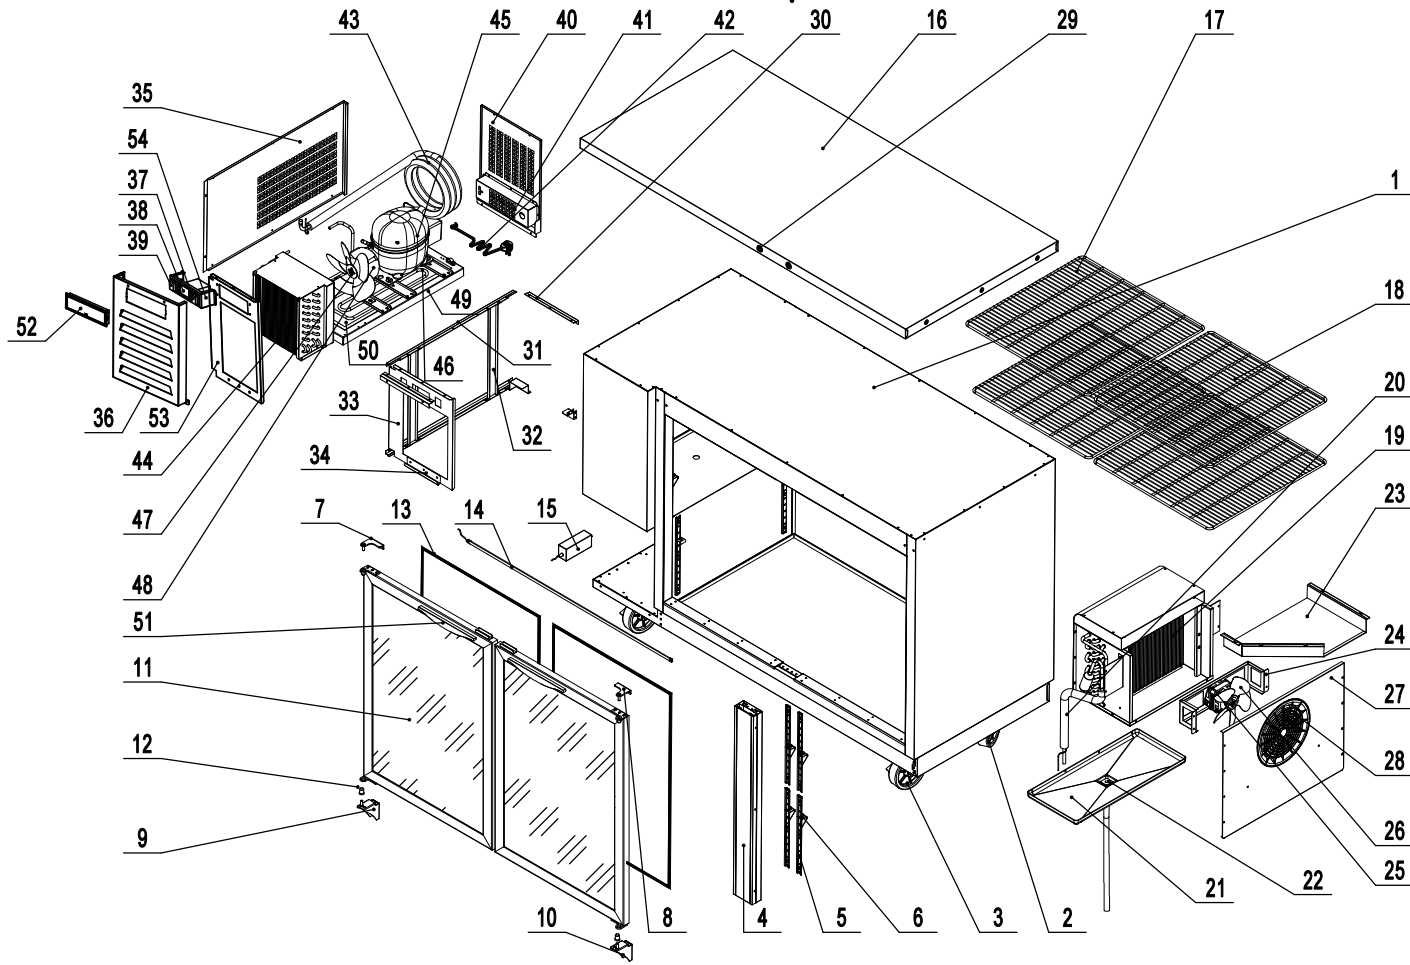

MBB48GGR-AUS1
REV 11.2024

No.	Part #	Part Name	Qty
1	N/A	Cabinet Assembly	1
2	B0604401	2" Plate Caster W/O Brake	2
3	B0604402	2" Plate Caster W/ Brake	2
4	SBB0048202000	Mullion	1
5	00600013	Shelf Pilaster	16
6	66490313	Shelf Clip	16
7	W0604200	Top Left Hinge	1
8	W0604201	Top Right Hinge	1
9	W0604202	Bottom Left Hinge	1
10	W0604203	Bottom Right Hinge	1
11	W0412325	Left Glass Door	1
11	W0412326	Right Glass Door	1
12	W0409900	Door Shaft Sleeve	4
13	W0404069	Door Gasket	2
14	W0304083	LED Light	1
15	W0399115	Power Supply/Transformer	1
16	MBB48-0301	Counter Top Assembly	1
17	W0402378	Wide Shelf, Top Left, 17" x 18-1/8"	1

No.	Part #	Part Name	Qty
18	W0402377	Shelf, Top Right & Bottom, 15-7/8" x 18-1/8"	3
19	W0202061	Evaporator	1
20	W0210443	Evap Coil	1
21	W0411093	Evap Drain Pan	1
22	W0409100	Drain Pipe	1
23	MBB59-0605	Stack Duct	1
24	MKC58-0612	Evap Fan Bracket	1
25	W0301904-1	Evap Fan Motor	1
26	W0301059	Evap Fan Blade	1
27	MKC58-0607	Evap Cover	1
28	W0409080	Evap Fan Shroud	1
29	W0604007	Lock&Key	2
30	MKC58-0706	Front Air Vent Frame Support	2
31	MKC58-0707	Left Air Vent Frame Support	2
32	MKC58-0708	Unit Frame Support	2
33	MKC58-0712	Condenser Air Baffle	1
34	MKC58-0709	Unit Front Cover Fastner	1
35	MKC58-0702	Left Air Vent Cover	1