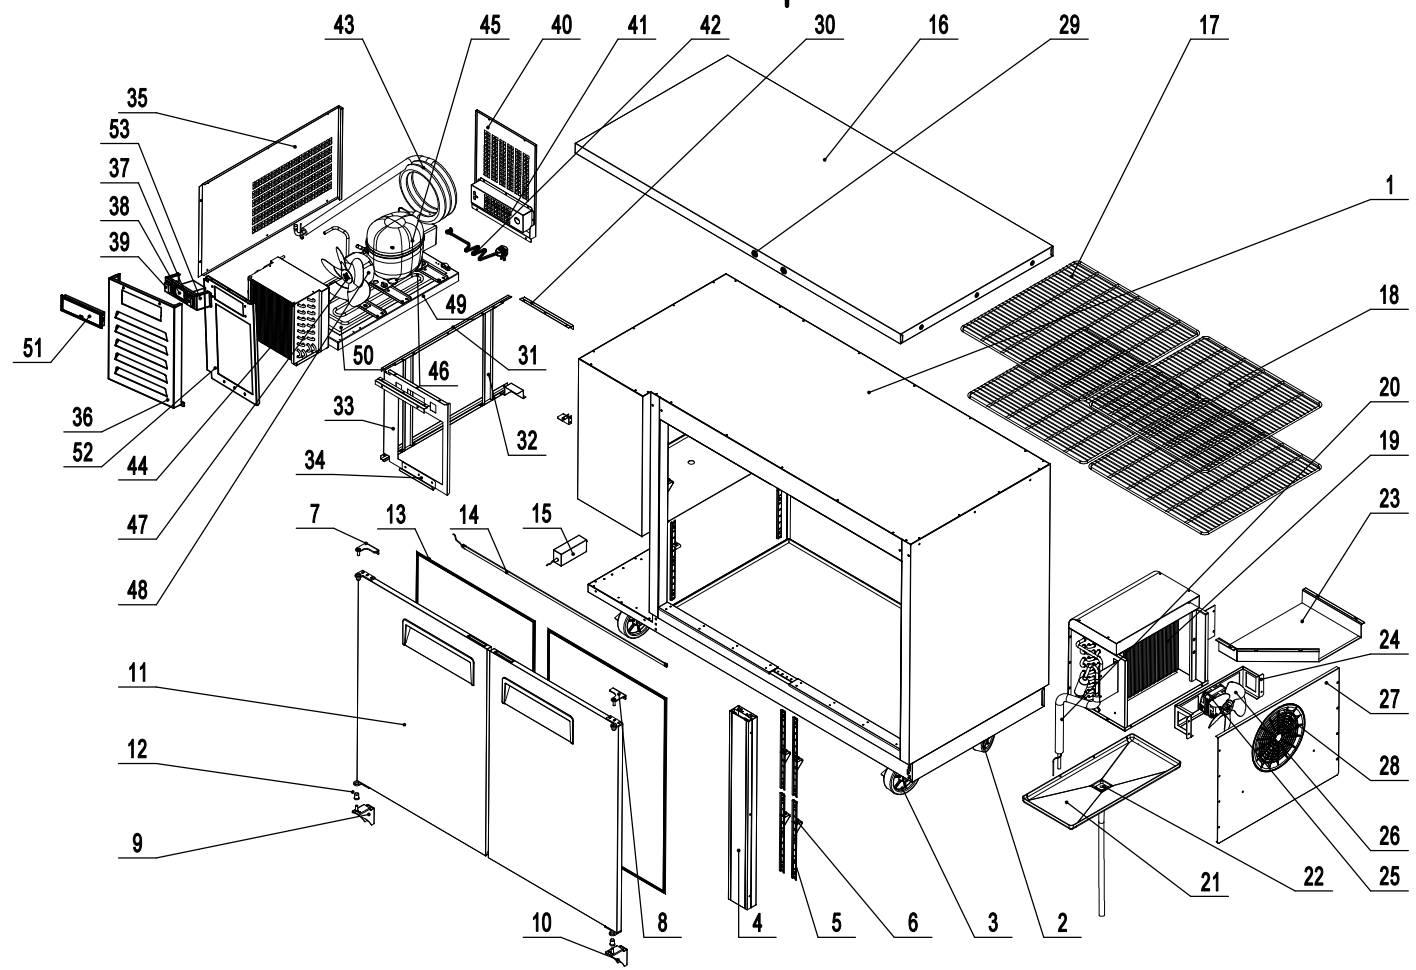

MBB48-AUS1
REV 11.2024

No.	Part #	Part Name	Qty
1	N/A	Cabinet Assembly	1
2	B0604401	2" Plate Caster W/O Brake	2
3	B0604402	2" Plate Caster W/ Brake	2
4	SBB0048202000	Mullion	1
5	00600013	Shelf Pilaster	16
6	66490313	Shelf Clip	16
7	W0604200	Top Left Hinge	1
8	W0604201	Top Right Hinge	1
9	W0604202	Bottom Left Hinge	1
10	W0604203	Bottom Right Hinge	1
11	MBB0048201001	Left Door	1
11	MBB0048221000	Right Door	1
12	W0409900	Door Shaft Sleeve	4
13	W0404067	Door Gasket	2
14	W0304083	LED Light	1
15	W0399115	Power Supply/Transformer	1
16	MBB48-0301	Counter Top Assembly	1

No.	Part #	Part Name	Qty
17	W0402378	Wide Shelf, Top Left, 17" x 18-1/8"	1
18	W0402377	Shelf, Top Right & Bottom, 15-7/8" x 18-1/8"	3
19	W0202061	Evaporator	1
20	W0210443	Evap Coil	1
21	W0411093	Evap Drain Pan	1
22	W0409100	Drain Pipe	1
23	MBB59-0605	Stack Duct	1
24	MKC58-0612	Evap Fan Bracket	1
25	W0301904-1	Evap Fan Motor	1
26	W0301059	Evap Fan Blade	1
27	MKC58-0607	Evap Cover	1
28	W0409080	Evap Fan Shroud	1
29	W0604007	Lock&Key	2
30	MKC58-0706	Front Air Vent Frame Support	2
31	MKC58-0707	Left Air Vent Frame Support	2
32	MKC58-0708	Unit Frame Support	2
33	MKC58-0712	Condenser Air Baffle	1