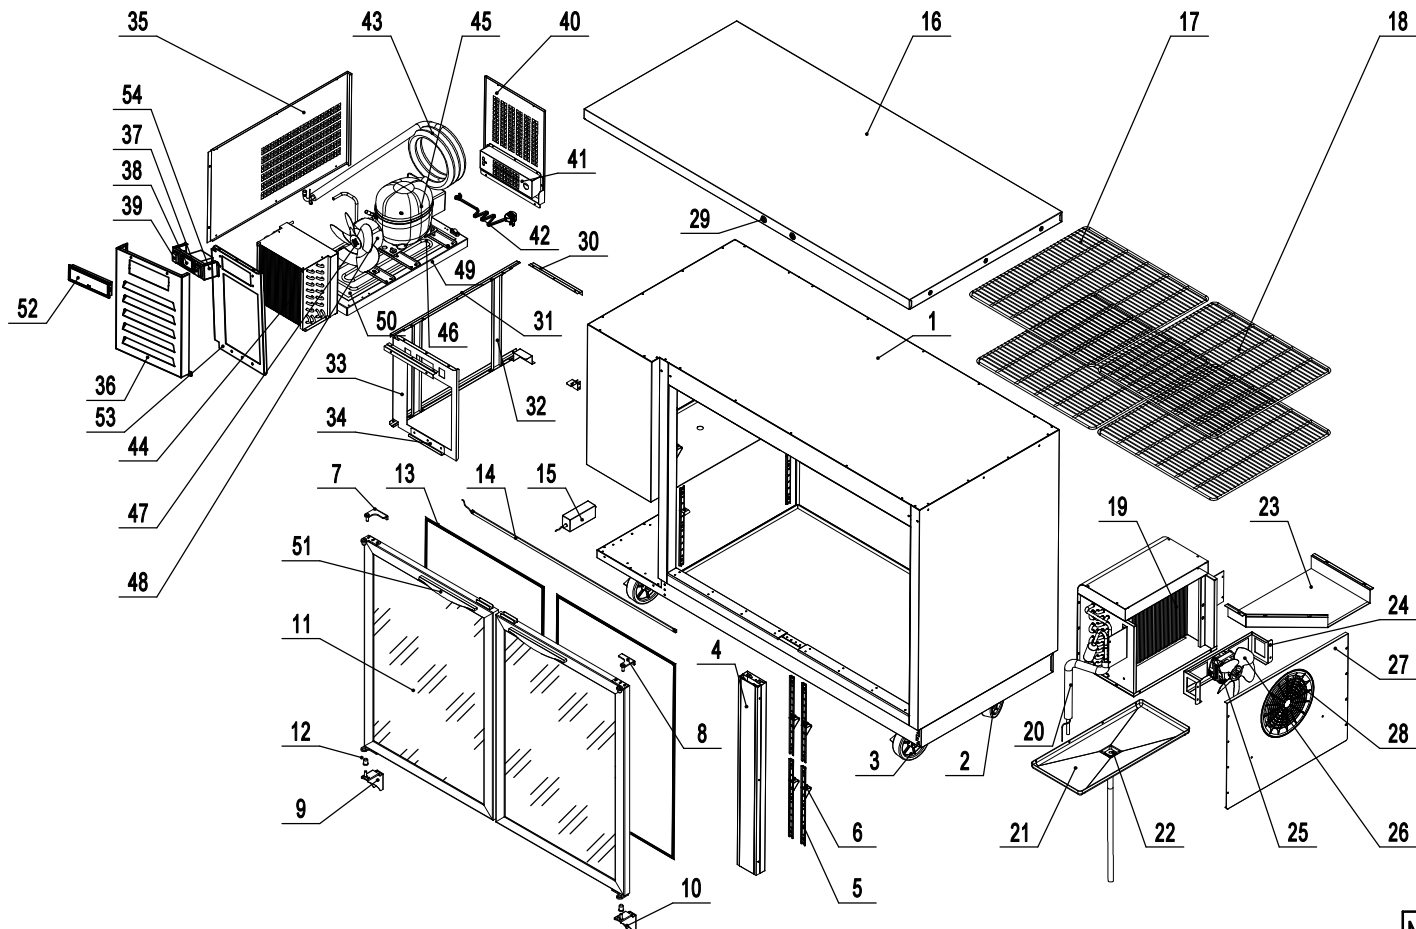

MBB59GGR-AUS1

REV 11.2024

No.	Part #	Part Name	Qty
1	N/A	Cabinet Assembly	1
2	B0604401	2" Plate Caster W/O Brake	2
3	B0604402	2" Plate Caster W/ Brake	2
4	SBB0048202000	Mullion	1
5	00600013	Shelf Pilaster	16
6	66490313	Shelf Clip	16
7	W0604200	Top Left Hinge	1
8	W0604201	Top Right Hinge	1
9	W0604202	Bottom Left Hinge	1
10	W0604203	Bottom Right Hinge	1
11	W0412035	Left Glass Door	1
11	W0412036	Right Glass Door	1
12	W0409900	Door Shaft Sleeve	4
13	W0404068	Door Gasket	2
14	W0304082	LED Light	1
15	W0399115	Power Supply/Transformer	1
16	MBB59-0301	Counter Top Assembly	1
17	W0402358	Wide Shelf, Top Left, 17" x 18-1/8"	1

No.	Part #	Part Name	Qty
18	W0402357	Shelf, Top Right & Bottom, 15-7/8" x 18-1/8"	3
19	W0202061	Evaporator	1
20	W0210443	Evap Coil	1
21	W0411093	Evap Drain Pan	1
22	W0409100	Drain Pipe	1
23	MBB59-0605	Stack Duct	1
24	MKC58-0612	Evap Fan Bracket	1
25	W0301904-1	Evap Fan Motor	1
26	W0301059	Evap Fan Blade	1
27	MKC58-0607	Evap Cover	1
28	W0409080	Evap Fan Shroud	1
29	W0604007	Lock&Key	2
30	MKC58-0706	Front Air Vent Frame Support	2
31	MKC58-0707	Left Air Vent Frame Support	2
32	MKC58-0708	Unit Frame Support	2
33	MKC58-0712	Condenser Air Baffle	1
34	MKC58-0709	Unit Front Cover Fastner	1
35	MKC58-0702	Left Air Vent Cover	1