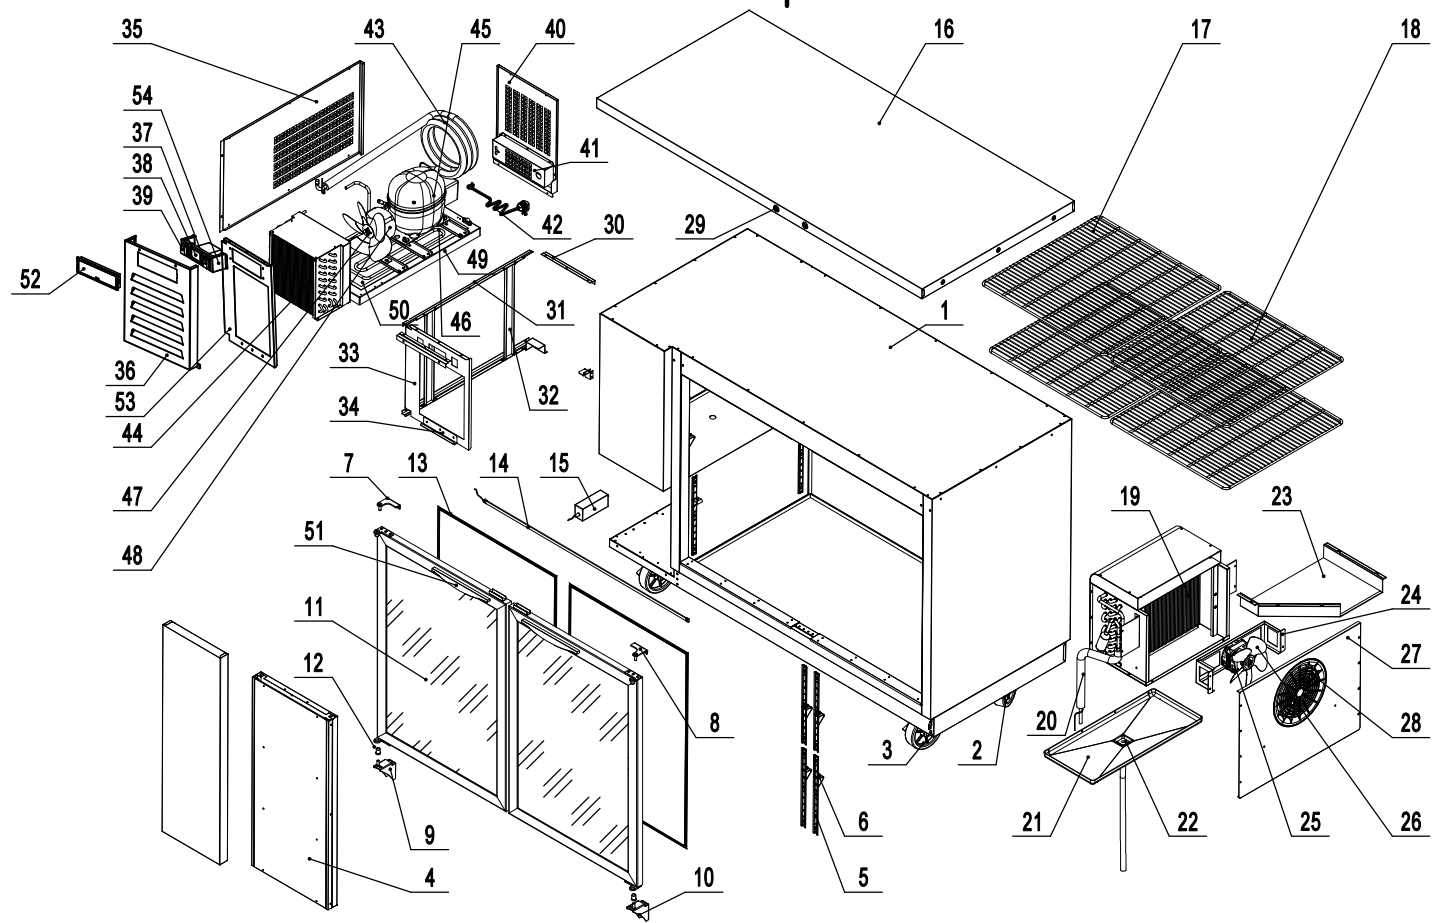

MBB69GGR-AUS1
REV 11.2024

No.	Part #	Part Name	Qty	No.	Part #	Part Name	Qty
1	N/A	Cabinet Assembly	1	18	W0402380	Shelf, Top Right & Bottom, 15-7/8" x 18-1/8"	3
2	B0604401	2" M8 Stem Caster W/O Brake	2	19	W0202061	Evaporator	1
3	B0604402	2" M8 Stem Caster W/ Brake	2	20	W0210443	Evap Coil	1
4	MBB0069202000	Mullion	1	21	W0411093	Evap Drain Pan	1
5	00600013	Shelf Pilaster	16	22	W0409100	Drain Pipe	1
6	66490313	Shelf Clip	16	23	MBB59-0605	Stack Duct	1
7	W0604200	Top Left Hinge	1	24	MKC58-0612	Evap Fan Bracket	1
8	W0604201	Top Right Hinge	1	25	W0301904-1	Evap Fan Motor	1
9	W0604202	Bottom Left Hinge	1	26	W0301059	Evap Fan Blade	1
10	W0604203	Bottom Right Hinge	1	27	MKC58-0607	Evap Cover	1
11	W0412035	Left Glass Door	1	28	W0409080	Evap Fan Shroud	1
11	W0412036	Right Glass Door	1	29	W0604007	Lock&Key	2
12	W0409900	Door Shaft Sleeve	4	30	MKC58-0706	Front Air Vent Frame Support	2
13	W0404068	Door Gasket	2	31	MKC58-0707	Left Air Vent Frame Support	2
14	W0304082	LED Light	1	32	MKC58-0708	Unit Frame Support	2
15	W0399115	Power Supply/Transformer	1	33	MKC58-0712	Condenser Air Baffle	1
16	MBB69-0301	Counter Top Assembly	1	34	MKC58-0709	Unit Front Cover Fastner	1
17	W0402381	Wide Shelf, Top Left, 17" x 18-1/8"	1	35	MKC58-0702	Left Air Vent Cover	1

No.	Part #	Part Name	Qty
36	MKC58-0715	Front Air Vent Cover	1
37	W0308022	LED Power Switch	1
38	W0302174-FR6A6M10	Digital Controller	1
39	W0308019	Power Switch	1
40	MKC58-0703	Back Air Vent Cover	1
41	MKC58-0704	Power Cord Box	1
42	W0305134	Power Cord	1
43	W0210442	Suction Tube	1
44	W0203065	Condenser	1
45	W0201041	Compressor	1
46	W0210440	Condenser Coils	1
47	W0301060	Condenser Fan Blade	1
48	W0301905-1	Condenser Fan Motor	1
49	MKC58-0801	Condensing Unit Base Board	1
50	W0411077	Drain Pan	1
51	W0401030	Glass Door Handle	2
52	W0409887	Controller Cover	1
53	MKC58-0714	Condenser Air Baffle	1
54	MKC58-0713	Controller Bracket	1