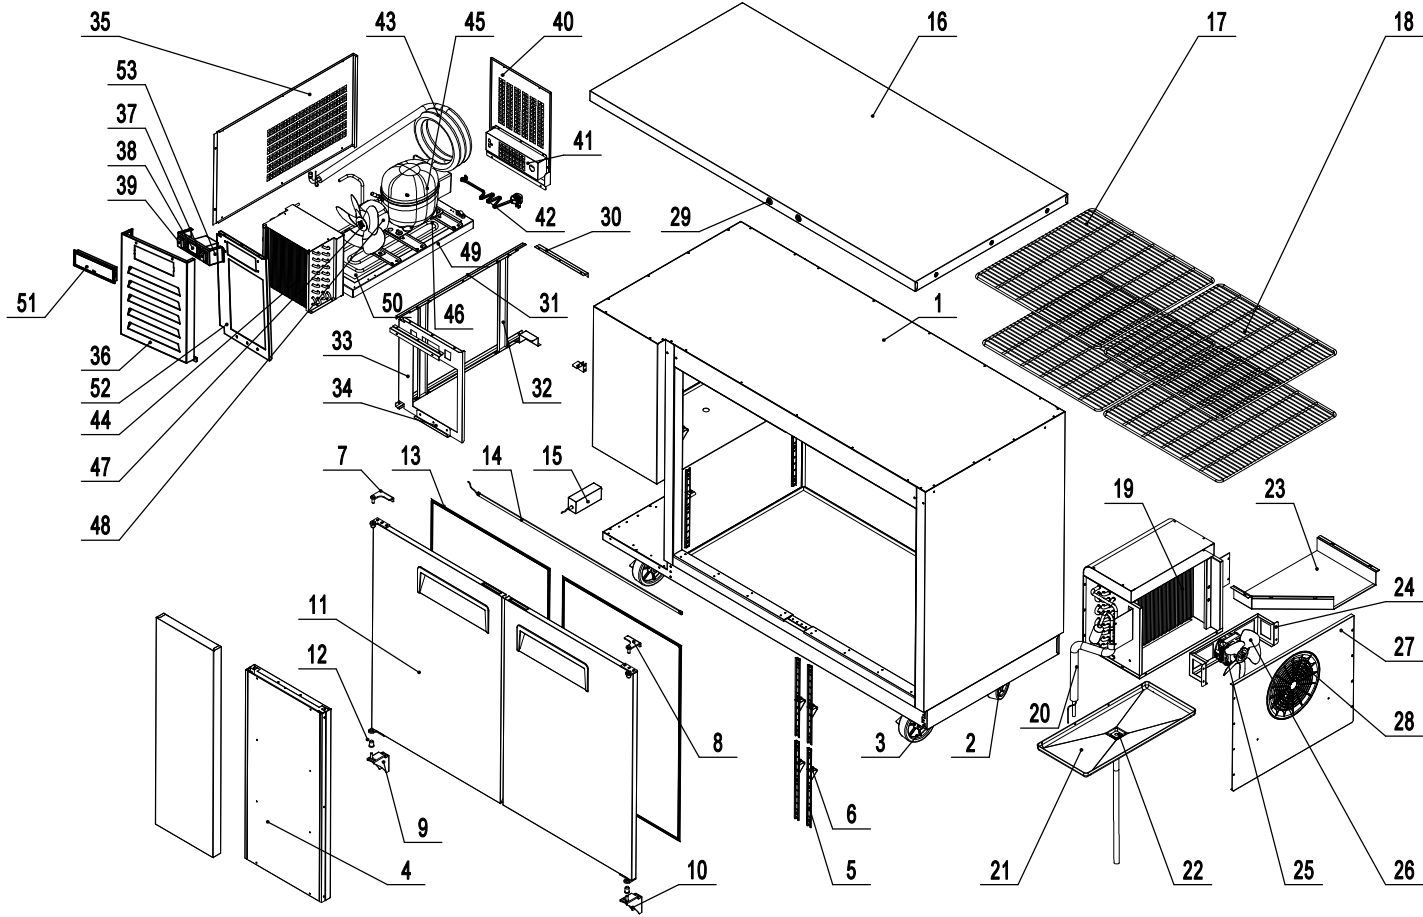

MBB69GR-AUS1

REV 11.2024

No.	Part #	Part Name	Qty	No.	Part #	Part Name	Qty	No.	Part #	Part Name	Qty
1	N/A	Cabinet Assembly	1	18	W0402380	Shelf, Top Right & Bottom, 20-5/8 x 18-1/8	3	36	MKC58-0715	Front Air Vent Cover	1
2	B0604401	2" M8 Stem Caster W/O Brake	2	19	W0202061	Evaporator	1	37	W0308022	LED Power Switch	1
3	B0604402	2" M8 Stem Caster W/ Brake	2	20	W0210443	Evap Coil	1	38	W0302174-FR6A8M10	Digital Controller	1
4	MBB0069202000	Mullion	1	21	W0411093	Evap Drain Pan	1	39	W0308019	Power Switch	1
5	00600013	Shelf Pilaster	16	22	W0409100	Drain Pipe	1	40	MKC58-0703	Back Air Vent Cover	1
6	66490313	Shelf Clip	16	23	MBB59-0605	Stack Duct	1	41	MKC58-0704	Power Cord Box	1
7	W0604200	Top Left Hinge	1	24	MKC58-0612	Evap Fan Bracket	1	42	W0305134	Power Cord	1
8	W0604201	Top Right Hinge	1	25	W0301904-1	Evap Fan Motor	1	43	W0210442	Suction Tube	1
9	W0604202	Bottom Left Hinge	1	26	W0301059	Evap Fan Blade	1	44	W0203065	Condenser	1
10	W0604203	Bottom Right Hinge	1	27	MKC58-0607	Evap Cover	1	45	W0201041	Compressor	1
11	MBB0059201000	Left Door	1	28	W0409080	Evap Fan Shroud	1	46	W0210440	Condenser Coils	1
11	MBB0059201020	Right Door	1	29	W0604007	Lock&Key	2	47	W0301060	Condenser Fan Blade	1
12	W0409900	Door Shaft Sleeve	4	30	MKC58-0706	Front Air Vent Frame Support	2	48	W0301905-1	Condenser Fan Motor	1
13	W0404066	Door Gasket	2	31	MKC58-0707	Left Air Vent Frame Support	2	49	MKC58-0801	Condensing Unit Base Board	1
14	W0304082	LED Light	1	32	MKC58-0708	Unit Frame Support	2	50	W0411077	Drain Pan	1
15	W0399115	Power Supply/Transformer	1	33	MKC58-0712	Condenser Air Baffle	1	51	W0409887	Controller Cover	1
16	MBB69-0301	Counter Top Assembly	1	34	MKC58-0709	Unit Front Cover Fastner	1	52	MKC58-0714	Condenser Air Baffle	1
17	W0402381	Shelf (Wide), Top Left, 21-7/8" x 18-1/8"	1	35	MKC58-0702	Left Air Vent Cover	1	53	MKC58-0713	Controller Bracket	1