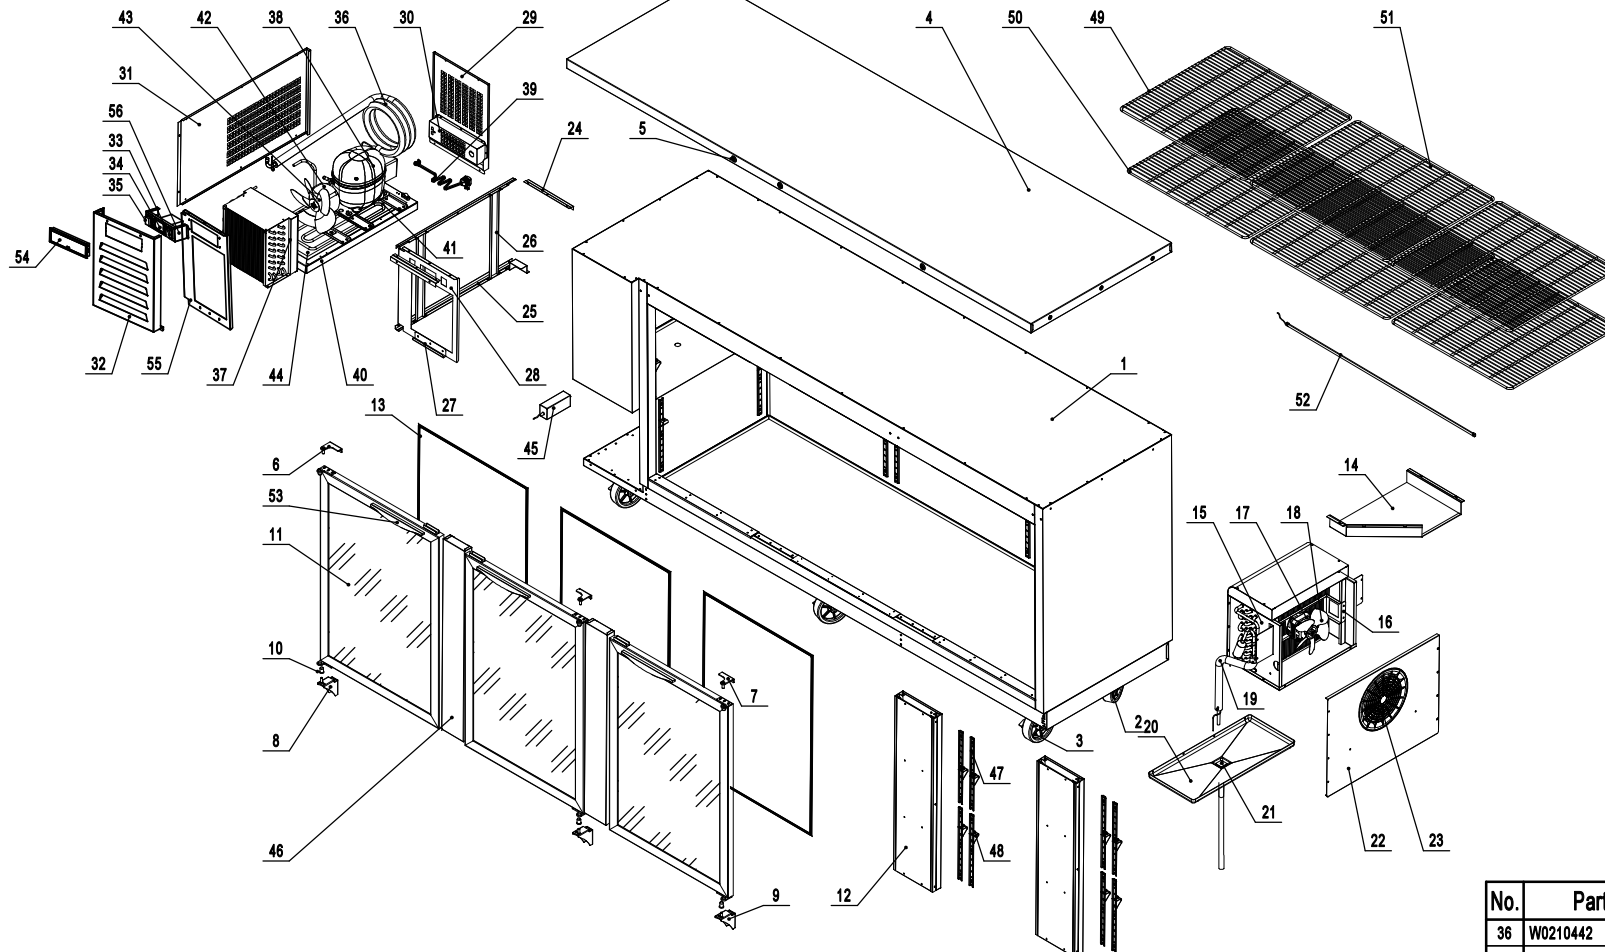

MBB90GGR-AUS1
REV 11.2024

No.	Part #	Part Name	Qty
1	N/A	Cabinet Assembly	1
2	B0604401	2" M8 Stem Caster W/O Brake	3
3	B0604402	2" M8 Stem Caster W/ Brake	3
4	MBB90-0301	Counter Top Assembly	1
5	W0604007	Lock&Key	3
6	W0604200	Top Left Hinge	1
7	W0604201	Top Right Hinge	2
8	W0604202	Bottom Left Hinge	1
9	W0604203	Bottom Right Hinge	2
10	W0409900	Door Shaft Sleeve	6
11	W0412035	Left Door	1
11	W0412036	Right Door	2
12	MBB0090202000	Mullion	2
13	W0404068	Door Gasket	3
14	MKC58-0605	Stack Duct	1
15	W0202061	Evaporator	1
16	MKC58-0612	Evap Fan Bracket	1
17	W0301904	Evap Fan Motor	1

No.	Part #	Part Name	Qty
18	W0301059	Evap Fan Blade	1
19	W0210443	Evap Coil	1
20	W0411093	Evap Drain Pan	1
21	W0409100	Drain Pipe	1
22	MKC58-0607	Evap Cover	1
23	W0409080	Evap Fan Shroud	1
24	MKC58-0706	Front Air Vent Frame Support	2
25	MKC58-0707	Left Air Vent Frame Support	2
26	MKC58-0708	Unit Frame Support	2
27	MKC58-0709	Unit Front Cover Fastner	1
28	MKC58-0712	Condenser Air Baffle	1
29	MKC58-0703	Back Air Vent Cover	1
30	MKC58-0704	Power Cord Box	1
31	MKC58-0702	Left Air Vent Cover	1
32	MKC58-0715	Front Air Vent Cover	1
33	W0308022	LED Power Switch	1
34	W0302174-FR6A6M10	Digital Controller	1
35	W0308019	Power Switch	1