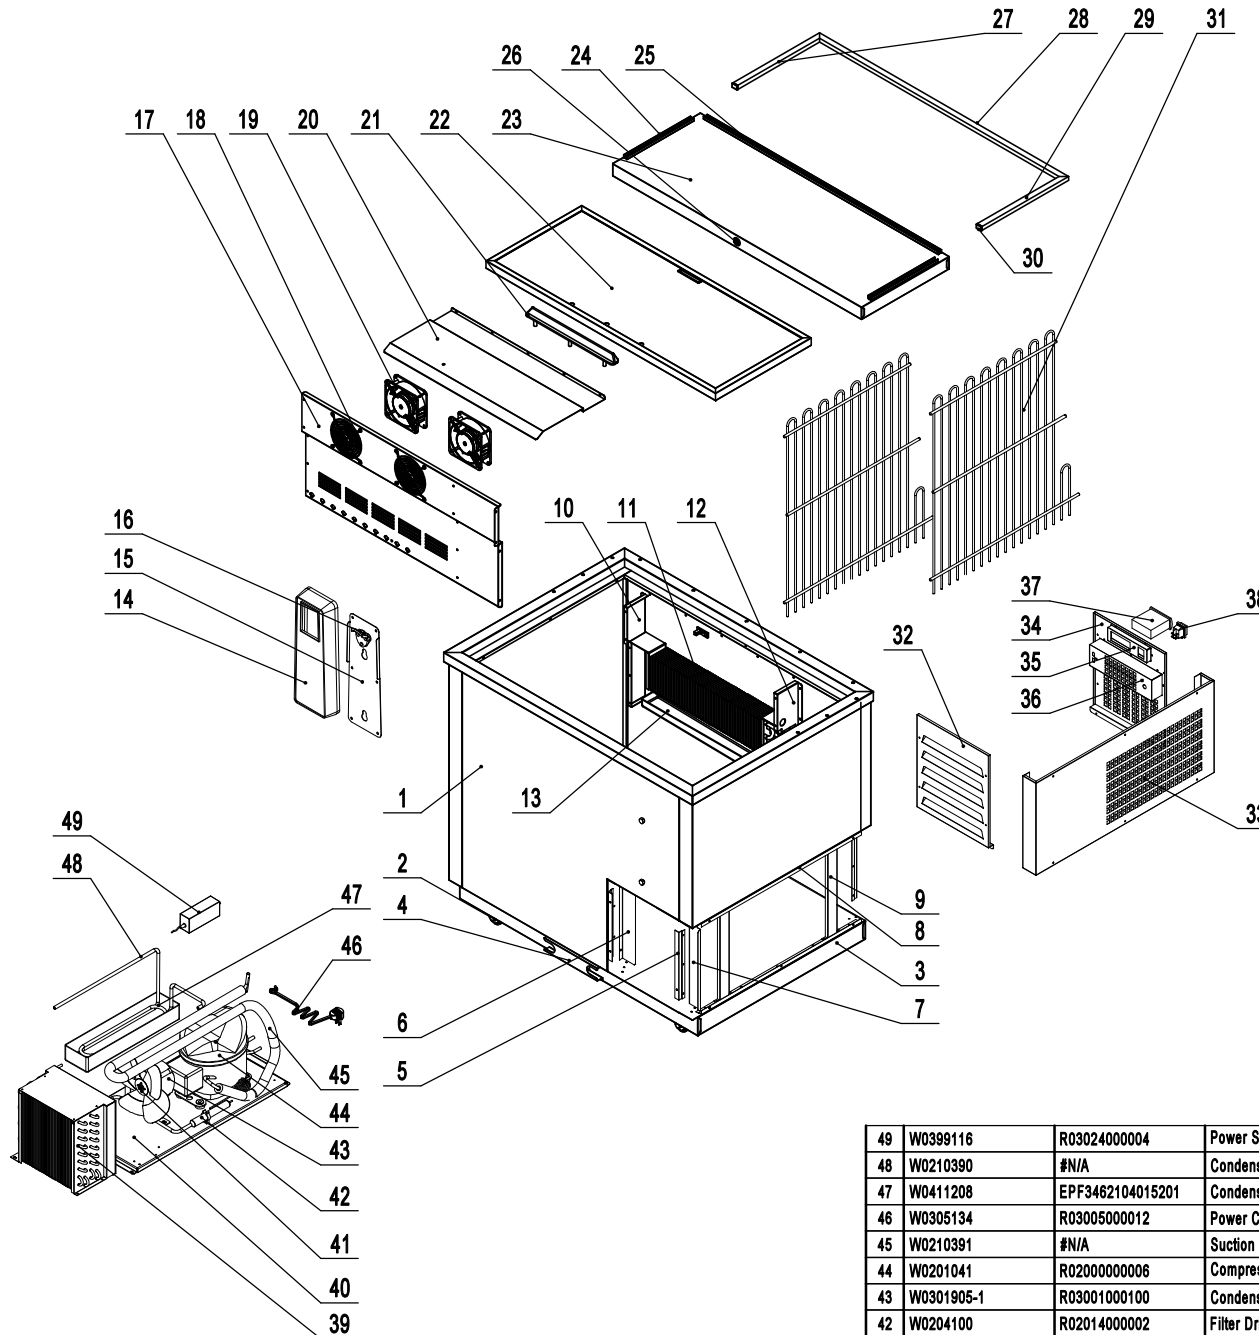

MBC36GR

REV 01.2025

49	W0399116	R0302400004	Power Supply/Transformer	1
48	W0210390	#N/A	Condenser Coils	1
47	W0411208	EPF3462104015201	Condenser Drian Pan	1
46	W0305134	R03005000012	Power Cord	1
45	W0210391	#N/A	Suction Tube	1
44	W0201041	R02000000006	Compressor	1
43	W0301905-1	R03001000100	Condenser Fan Motor	1
42	W0204100	R02014000002	Filter Drier	1
41	W0301060	R03000000013	Condenser Fan Blade	1
40	MBC50-0501	#N/A	Condensing Unit Base Board	1

39	W0203065	R02005000014	Condenser	1
38	W0308019	R03008000008	Power Switch	1
37	W0302173-FR6A6N00	R03002000042-FCAZN1	Digital Controller	1
36	MKC58-0704	#N/A	Power Cord Box	1
35	MBC50-0505	#N/A	Back Air Vent Controller Bracket	1
34	MBC50-0504	MBC0050106008430	Back Air Vent Cover	1
33	MBC50-0503	MBC0050112001430	Unit Side Air Vent Cover	1
32	MBC50-0502	MBC0050111001430	Front Air Vent Cover	1
31	W0402360	R06004000021	Shelf	2
30	W040900065	R04011000031	Plastic Trim Base End	2
29	W041000423	#N/A	Right Short Plastic Trim	1
28	W041000063	R04012000095	Long Plastic Trim	1
27	W041000062	R04012000094	Left Short Plastic Trim	1
26	W0604007	R06003000004	Lock&Key	1
25	W041000428	#N/A	Long Plastic Trim Base	1
24	W041000077	R04012000105	Short Plastic Trim Base	2
23	MBC36-0111	#N/A	Counter Top Assembly	1
22	MBC0036201000	#N/A	Sliding Lid Assembly W/ Handle	1
21	W0401025	R04001000003	Handle	1
20	MBC36-0141	#N/A	Cabinet Air Deflector	1
19	W0301112	R03001000015	Evap Fan Motor	2
18	W0604065	R06005000008	Evap Fan Guard	2
17	MBC36-0601	#N/A	Evap Front Cover	1
16	W0604117	R13999000015	Bottle Opener	1
15	MBC50-0609	MBC0050106013500	Bottle Opener Bracket	1
14	W040900066	R04011000032	Bottle Opener Bracket Cover	1
13	MBC36-0613	#N/A	Evap Drain Pan	1
12	MBC50-0603	#N/A	Evap Right Cover	1
11	W0202059	#N/A	Evaporator	1
10	MBC50-0602	#N/A	Evap Left Cover	1
9	MBC50-0509	#N/A	Unit Frame Support	2
8	MBC50-0508	#N/A	Right Air Vent Frame Support	2
7	MBC50-0512	#N/A	Right Condenser Air Baffle	1
6	MBC50-0513	#N/A	Left Condenser Air Baffle	1
5	MBC50-0510	#N/A	Front Air Vent Frame Support	4
4	MKC58-0705	MKC0058106015430	Tee Drain Pipe Cover	1
3	B0604433	R06001000015	3" Plate Caster W/ Brake	2
2	B0604434	R06001000016	3" Plate Caster W/O Brake	2
1	MBC0036206000	#N/A	Cabinet Assembly	1
No.	Old Part #	New Part #	Part Name	Qty