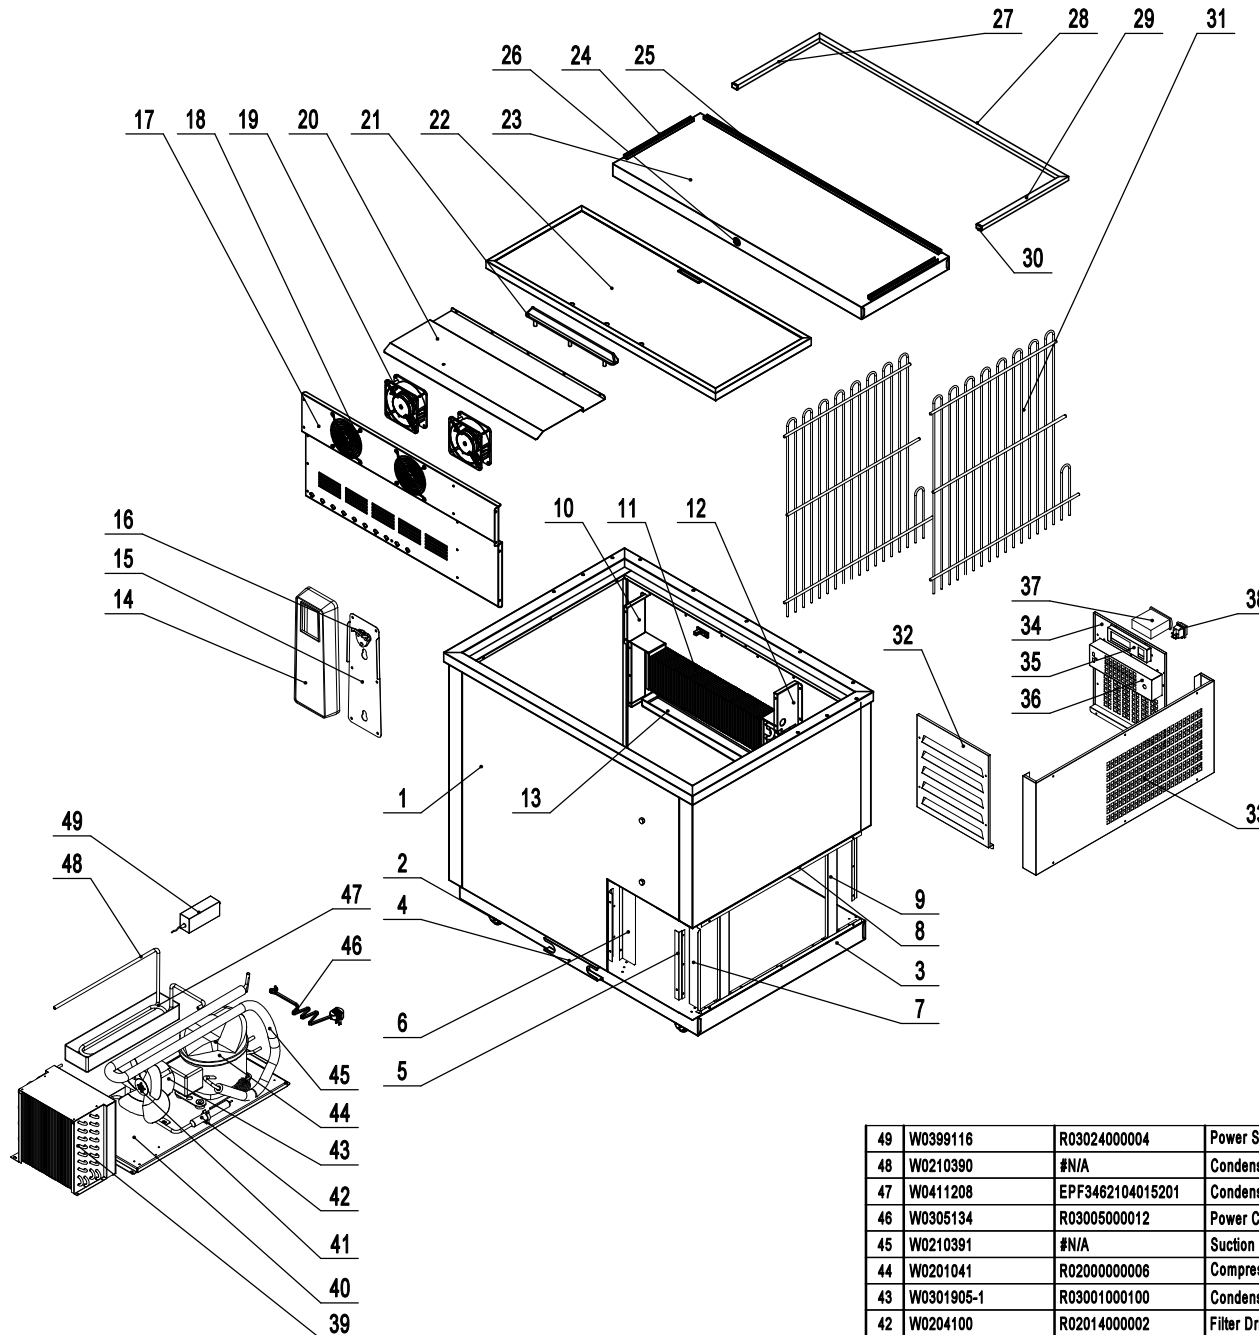

MBC36GR

REV 01.2025

49	W0399116	R0302400004	Power Supply/Transformer	1
48	W0210390	#N/A	Condenser Coils	1
47	W0411208	EPF3462104015201	Condenser Drian Pan	1
46	W0305134	R03005000012	Power Cord	1
45	W0210391	#N/A	Suction Tube	1
44	W0201041	R02000000006	Compressor	1
43	W0301905-1	R03001000100	Condenser Fan Motor	1
42	W0204100	R02014000002	Filter Drier	1
41	W0301060	R03000000013	Condenser Fan Blade	1
40	MBC50-0501	#N/A	Condensing Unit Base Board	1

39	W0203065	R02005000014	Condenser	1
38	W0308019	R03008000008	Power Switch	1
37	W0302173-FR6A6N00	R03002000042-FCAZN1	Digital Controller	1
36	MKC58-0704	#N/A	Power Cord Box	1
35	MBC50-0505	#N/A	Back Air Vent Controller Bracket	1
34	MBC50-0504	MBC0050106008430	Back Air Vent Cover	1
33	MBC50-0503	MBC0050112001430	Unit Side Air Vent Cover	1
32	MBC50-0502	MBC0050111001430	Front Air Vent Cover	1
31	W0402360	R06004000021	Shelf	2
30	W040900065	R04011000031	Plastic Trim Base End	2
29	W041000423	#N/A	Right Short Plastic Trim	1
28	W041000063	R04012000095	Long Plastic Trim	1
27	W041000062	R04012000094	Left Short Plastic Trim	1
26	W0604007	R06003000004	Lock&Key	1
25	W041000428	#N/A	Long Plastic Trim Base	1
24	W041000077	R04012000105	Short Plastic Trim Base	2
23	MBC36-0111	#N/A	Counter Top Assembly	1
22	MBC0036201000	#N/A	Sliding Lid Assembly W/ Handle	1
21	W0401025	R04001000003	Handle	1
20	MBC36-0141	#N/A	Cabinet Air Deflector	1
19	W0301112	R03001000015	Evap Fan Motor	2
18	W0604065	R06005000008	Evap Fan Guard	2
17	MBC36-0601	#N/A	Evap Front Cover	1
16	W0604117	R13999000015	Bottle Opener	1
15	MBC50-0609	MBC0050106013500	Bottle Opener Bracket	1
14	W040900066	R04011000032	Bottle Opener Bracket Cover	1
13	MBC36-0613	#N/A	Evap Drain Pan	1
12	MBC50-0603	#N/A	Evap Right Cover	1
11	W0202059	#N/A	Evaporator	1
10	MBC50-0602	#N/A	Evap Left Cover	1
9	MBC50-0509	#N/A	Unit Frame Support	2
8	MBC50-0508	#N/A	Right Air Vent Frame Support	2
7	MBC50-0512	#N/A	Right Condenser Air Baffle	1
6	MBC50-0513	#N/A	Left Condenser Air Baffle	1
5	MBC50-0510	#N/A	Front Air Vent Frame Support	4
4	MKC58-0705	MKC0058106015430	Tee Drain Pipe Cover	1
3	B0604433	R06001000015	3" Plate Caster W/ Brake	2
2	B0604434	R06001000016	3" Plate Caster W/O Brake	2
1	MBC0036206000	#N/A	Cabinet Assembly	1

No.	Old Part #	New Part #	Part Name	Qty