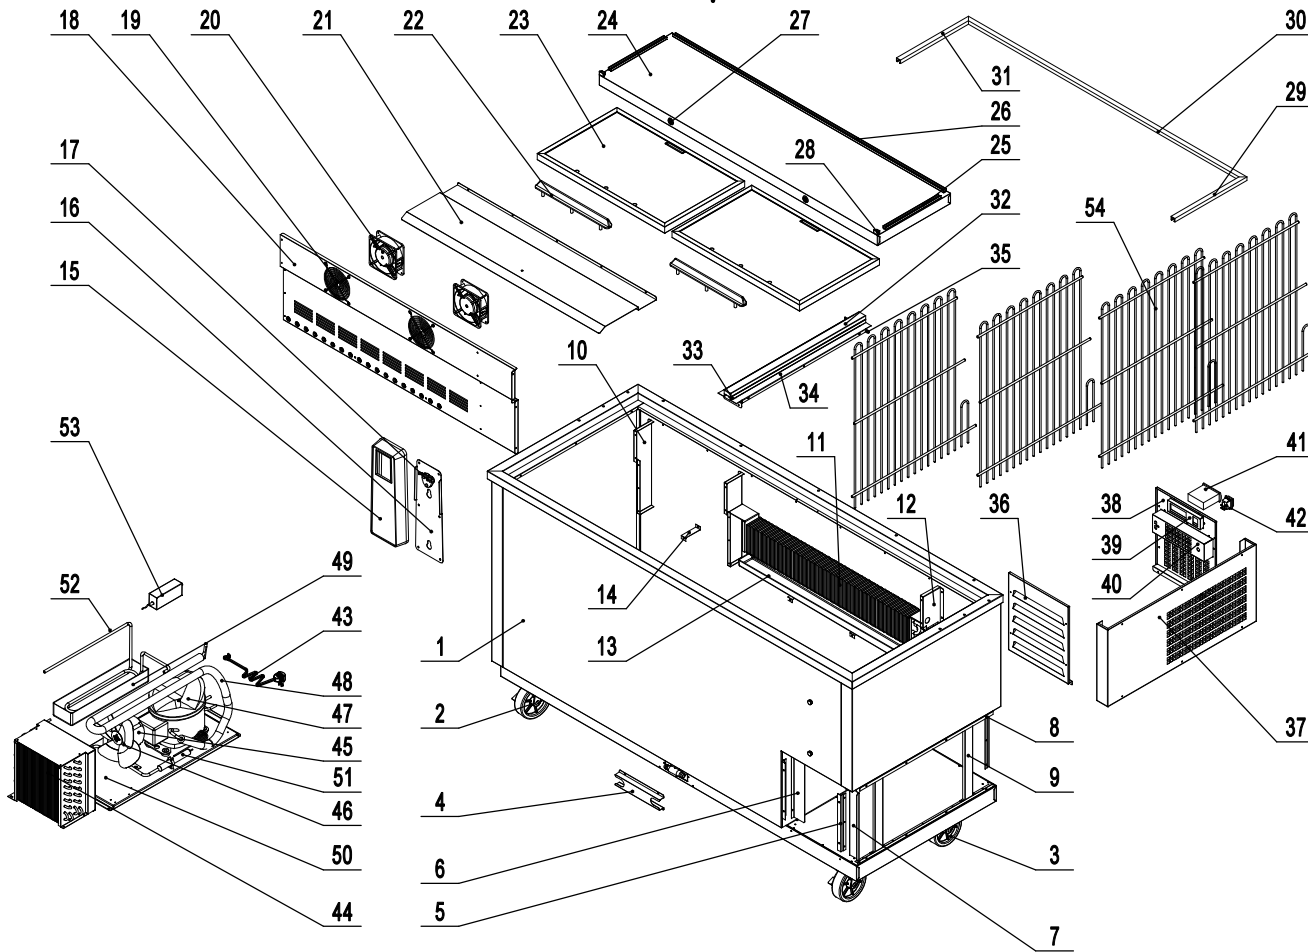

MBC65GR
REV 01.2025

No.	Old Part #	New Part #	Part Name	Qty	No.	Old Part #	New Part #	Part Name	Qty	No.	Old Part #	New Part #	Part Name	Qty
1	MBC0065206000	#N/A	Cabinet Assembly	1	19	W0604065	R06005000008	Evap Fan Guard	2	37	MBC50-0503	MBC0050112001430	Unit Side Air Vent Cover	1
2	B0604434	R06001000016	3" Plate Caster W/ Brake	2	20	W0301112	R03001000015	Evap Fan Motor	2	38	MBC50-0504	MBC0050106008430	Back Air Vent Cover	1
3	B0604433	R06001000015	3" Plate Caster W/O Brake	2	21	MBC65-0141	#N/A	Cabinet Air Deflector	1	39	MBC50-0505	#N/A	Back Air Vent Controller Bracket	1
4	MKC58-0705	MKC0058106015430	Tee Drain Pipe Cover	1	22	W0401025	R04001000003	Handle	2	40	MKC58-0704	#N/A	Power Cord Box	1
5	MBC50-0510	#N/A	Front Air Vent Frame Support	4	23	01MBC6500-01	MBC00652010000	Sliding Lid	2	41	W0302173	R03002000042	Digital Controller	1
6	MBC50-0513	#N/A	Condenser Air Baffle	1	24	MBC65-0111	#N/A	Counter Top Assembly	1	42	W0308019	R03008000008	Power Switch	1
7	MBC50-0512	#N/A	Right Condenser Air Baffle	1	25	W041000077	R04012000105	Short Plastic Trim Base	2	43	W0305134	R03005000012	Power Cord	1
8	MBC50-0508	#N/A	Right Air Vent Frame Support	2	26	W041000117	R04012000135	Long Plastic Trim Base	1	44	W0203065	R02005000014	Condenser	1
9	MBC50-0509	#N/A	Unit Frame Support	2	27	W0604007	R06003000004	Lock&Key	2	45	W0301905-1	R03001000100	Condenser Fan Motor	1
10	MBC50-0602	#N/A	Evap Left Cover	2	28	W040900065	R04011000031	Plastic Trim Base End	2	46	W0301060	R03000000013	Condenser Fan Blade	1
11	W0202060	R02002000020	Evaporator	1	29	W041000063	R04012000095	Right Short Plastic Trim	1	47	W0201041	R02000000006	Compressor	1
12	MBC50-0603	#N/A	Evap Right Cover	1	30	W041000111	R04012000129	Long Plastic Trim	1	48	W0210391	#N/A	Suction Tube	1
13	W0411091	#N/A	Evap Drain Pan	1	31	W041000062	R04012000094	Left Short Plastic Trim	1	49	W0411208	EPF3462104015201	Condenser Drian Pan	1
14	MBC50-0612	#N/A	Evap Front Cover Bracket	3	32	MBC50-0133	#N/A	Middle Plastic Trim Top Cover	1	50	MBC50-0501	#N/A	Condensing Unit Base Board	1
15	W040900066	R04011000032	Bottle Opener Bracket Cover	1	33	W041000069	#N/A	Middle Plastic Trim	1	51	W0204100	R02014000002	Filter Drier	1
16	MBC50-0609	MBC0050106013500	Bottle Opener Bracket	1	34	MBC50-0132	#N/A	Plastic Sliding Part	4	52	W0210390	#N/A	Condenser Coil	1
17	W0604117	R13999000015	Bottle Opener	1	35	MBC50-0131	#N/A	Middle Trim Support	1	53	W0399116	R03024000004	Power Supply/Transformer	1
18	MBC65-0601	#N/A	Evap Front Cover	1	36	MBC50-0502	MBC0050111001430	Front Air Vent Cover	1	54	W040236001	#N/A	Shelf	4