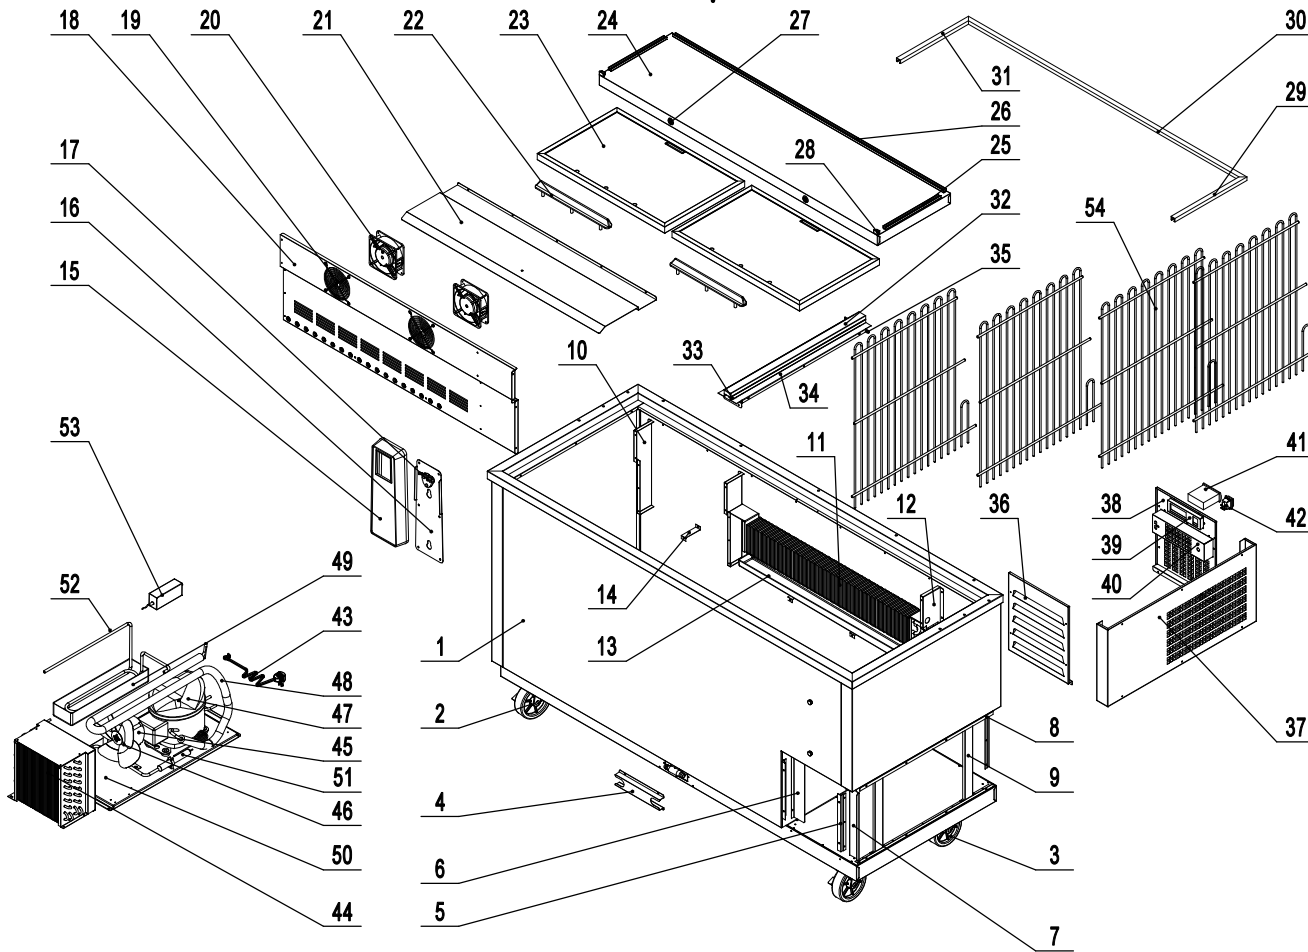

MBC65GR
REV 01.2025

No.	Old Part #	New Part #	Part Name	Qty	No.	Old Part #	New Part #	Part Name	Qty	No.	Old Part #	New Part #	Part Name	Qty
1	MBC0065206000	#N/A	Cabinet Assembly	1	19	W0604065	R06005000008	Evap Fan Guard	2	37	MBC50-0503	MBC0050112001430	Unit Side Air Vent Cover	1
2	B0604434	R06001000016	2" M8 Stem Caster W/ Brake	2	20	W0301112	R03001000015	Evap Fan Motor	2	38	MBC50-0504	MBC0050106008430	Back Air Vent Cover	1
3	B0604433	R06001000015	2" M8 Stem Caster W/O Brake	2	21	MBC65-0141	#N/A	Cabinet Air Deflector	1	39	MBC50-0505	#N/A	Back Air Vent Controller Bracket	1
4	MKC58-0705	MKC0058106015430	Tee Drain Pipe Cover	1	22	W0401025	R04001000003	Handle	2	40	MKC58-0704	#N/A	Power Cord Box	1
5	MBC50-0510	#N/A	Front Air Vent Frame Support	4	23	01MBC6500-01	MBC0065201000	Sliding Lid	2	41	W0302173	R03002000042	Digital Controller	1
6	MBC50-0513	#N/A	Condenser Air Baffle	1	24	MBC65-0111	#N/A	Counter Top Assembly	1	42	W0308019	R03008000008	Power Switch	1
7	MBC50-0512	#N/A	Right Condenser Air Baffle	1	25	W041000077	R04012000105	Short Plastic Trim Base	2	43	W0305134	R03005000012	Power Cord	1
8	MBC50-0508	#N/A	Right Air Vent Frame Support	2	26	W041000117	R04012000135	Long Plastic Trim Base	1	44	W0203065	R02005000014	Condenser	1
9	MBC50-0509	#N/A	Unit Frame Support	2	27	W0604007	R06003000004	Lock&Key	2	45	W0301905-1	R03001000100	Condenser Fan Motor	1
10	MBC50-0602	#N/A	Evap Left Cover	2	28	W040900065	R04011000031	Plastic Trim Base End	2	46	W0301060	R03000000013	Condenser Fan Blade	1
11	W0202060	R02002000020	Evaporator	1	29	W041000063	R04012000095	Right Short Plastic Trim	1	47	W0201041	R02000000006	Compressor	1
12	MBC50-0603	#N/A	Evap Right Cover	1	30	W041000111	R04012000129	Long Plastic Trim	1	48	W0210391	#N/A	Suction Tube	1
13	W0411091	#N/A	Evap Drain Pan	1	31	W041000062	R04012000094	Left Short Plastic Trim	1	49	W0411208	EPF3462104015201	Condenser Drian Pan	1
14	MBC50-0612	#N/A	Evap Front Cover Bracket	3	32	MBC50-0133	#N/A	Middle Plastic Trim Top Cover	1	50	MBC50-0501	#N/A	Condensing Unit Base Board	1
15	W040900066	R04011000032	Bottle Opener Bracket Cover	1	33	W041000069	#N/A	Middle Plastic Trim	1	51	W0204100	R02014000002	Filter Drier	1
16	MBC50-0609	MBC0050106013500	Bottle Opener Bracket	1	34	MBC50-0132	#N/A	Plastic Sliding Part	4	52	W0210390	#N/A	Condenser Coil	1
17	W0604117	R13999000015	Bottle Opener	1	35	MBC50-0131	#N/A	Middle Trim Support	1	53	W0399116	R03024000004	Power Supply/Transformer	1
18	MBC65-0601	#N/A	Evap Front Cover	1	36	MBC50-0502	MBC0050111001430	Front Air Vent Cover	1	54	W040236001	#N/A	Shelf	4