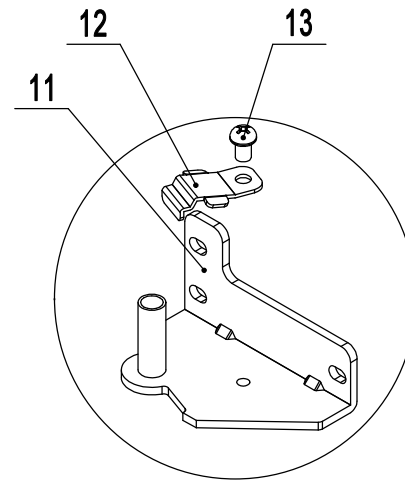

REV 09.2024

8	W0409887	Controller Cover	1
7	80021404	Top Panel Corner Brace	2
6	W0308019	Green Power Switch	1
5	W0302303	Controller Bracket	1
4.1	W0302186	Digital Controller(Before 2020.03)	1
4	W0302174	Digital Controller	1
3	W0604007	Lock & Key	2
2	W0409161	Gate Magnetic Switch	2
1	81141445-430	Top Panel	1
No.	Part #	Part Name	Qty

8005GR-DA

REV 09.2024

A

B

C

D

15	W0604921	Door Spring Bar	2
14	W0604037	Bottom Right Hinge	1
13	B0507015	M6x8 SS Screw	2
12	W0604038	Stopper Hinge	2
11	W0604036	Bottom Left Hinge	1
10	W0604033	Top Right Hinge	1
9	W0404515	Door Gasket	2
8	80020201	Right Door	1
7	W0604030	Door Stopper(Right)	1
6	W0409843	Bottom Hinge Sleeve	2
5	W0604031	Left Door Stopper	1
4	80020202	Left Door	1
3	W0409842	Top Hinge Sleeve	2
2	B0502207	M5x12 SS Screw	12
1	W0604032	Top Left Hinge	1
No.	Part #	Part Name	Qty