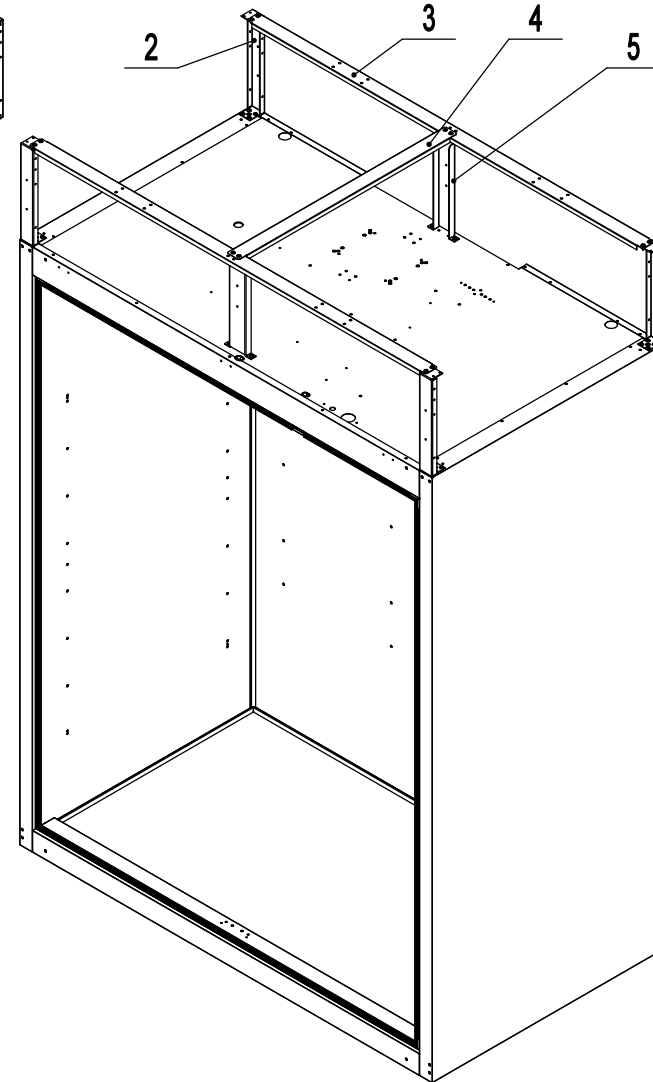

8005GR-CA

REV 09.2024

7	W04102045	Left&Right Frame Cover	2
6	W04102056	Top&Bottom Frame Cover	2
5	80021825	Top Middle Reatiner Rack	2
4	80021827	Top Short Reatiner Rack	1
3	80021826	Top Long Reatiner Rack	2
2	80011810	Side Panel Frame	4
1	80010935-430	Top Side Panel	2
No.	Part #	Part Name	Qty