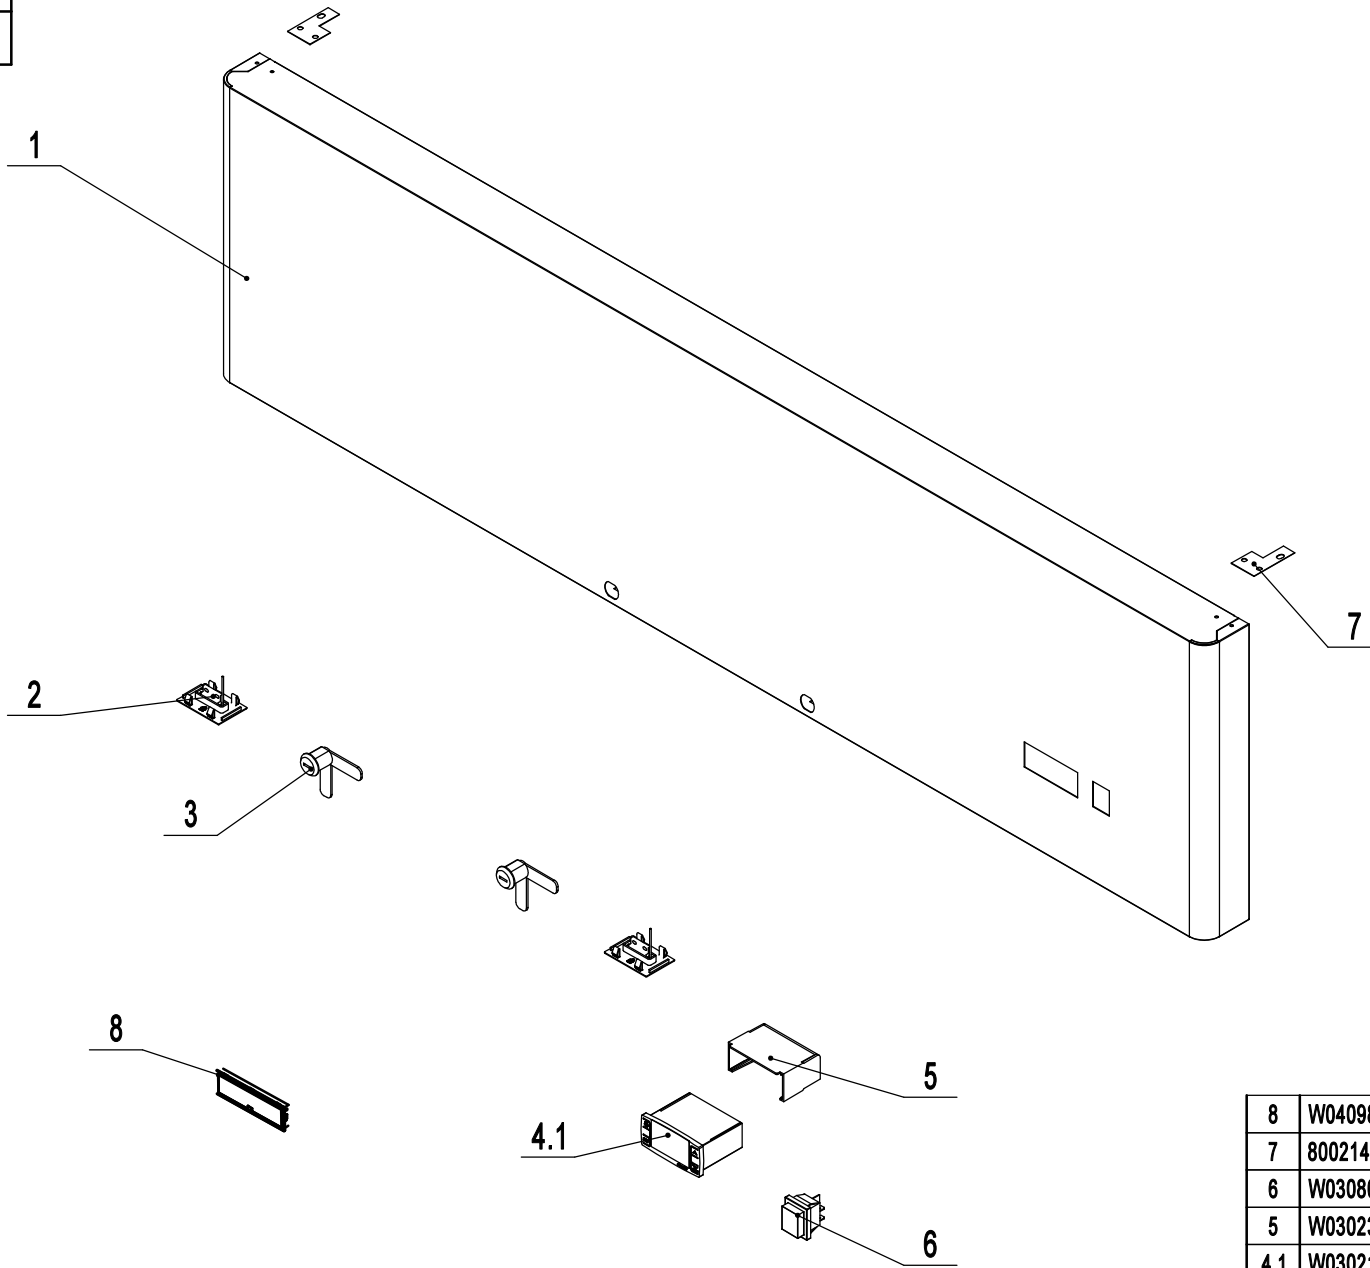

REV 09.2024

8	W0409887	Controller Cover	1
7	80021404	Top Panel Corner Brace	2
6	W0308019	Green Power Switch	1
5	W0302303	Controller Bracket	1
4.1	W0302186	Digital Controller(Before 2020.03)	1
4	W0302174	Digital Controller	1
3	W0604007	Lock & Key	2
2	W0409161	Gate Magnetic Switch	2
1	81141445-430	Top Panel	1
No.	Part #	Part Name	Qty

8005GR-DA

REV 09.2024

A

B

C

D

15	W0604921	Door Spring Bar	2
14	W0604037	Bottom Right Hinge	1
13	B0507015	M6x8 SS Screw	2
12	W0604038	Stopper Hinge	2
11	W0604036	Bottom Left Hinge	1
10	W0604033	Top Right Hinge	1
9	W0404515	Door Gasket	2
8	80020201	Right Door	1
7	W0604030	Door Stopper(Right)	1
6	W0409843	Bottom Hinge Sleeve	2
5	W0604031	Left Door Stopper	1
4	80020202	Left Door	1
3	W0409842	Top Hinge Sleeve	2
2	B0502207	M5x12 SS Screw	12
1	W0604032	Top Left Hinge	1
No.	Part #	Part Name	Qty