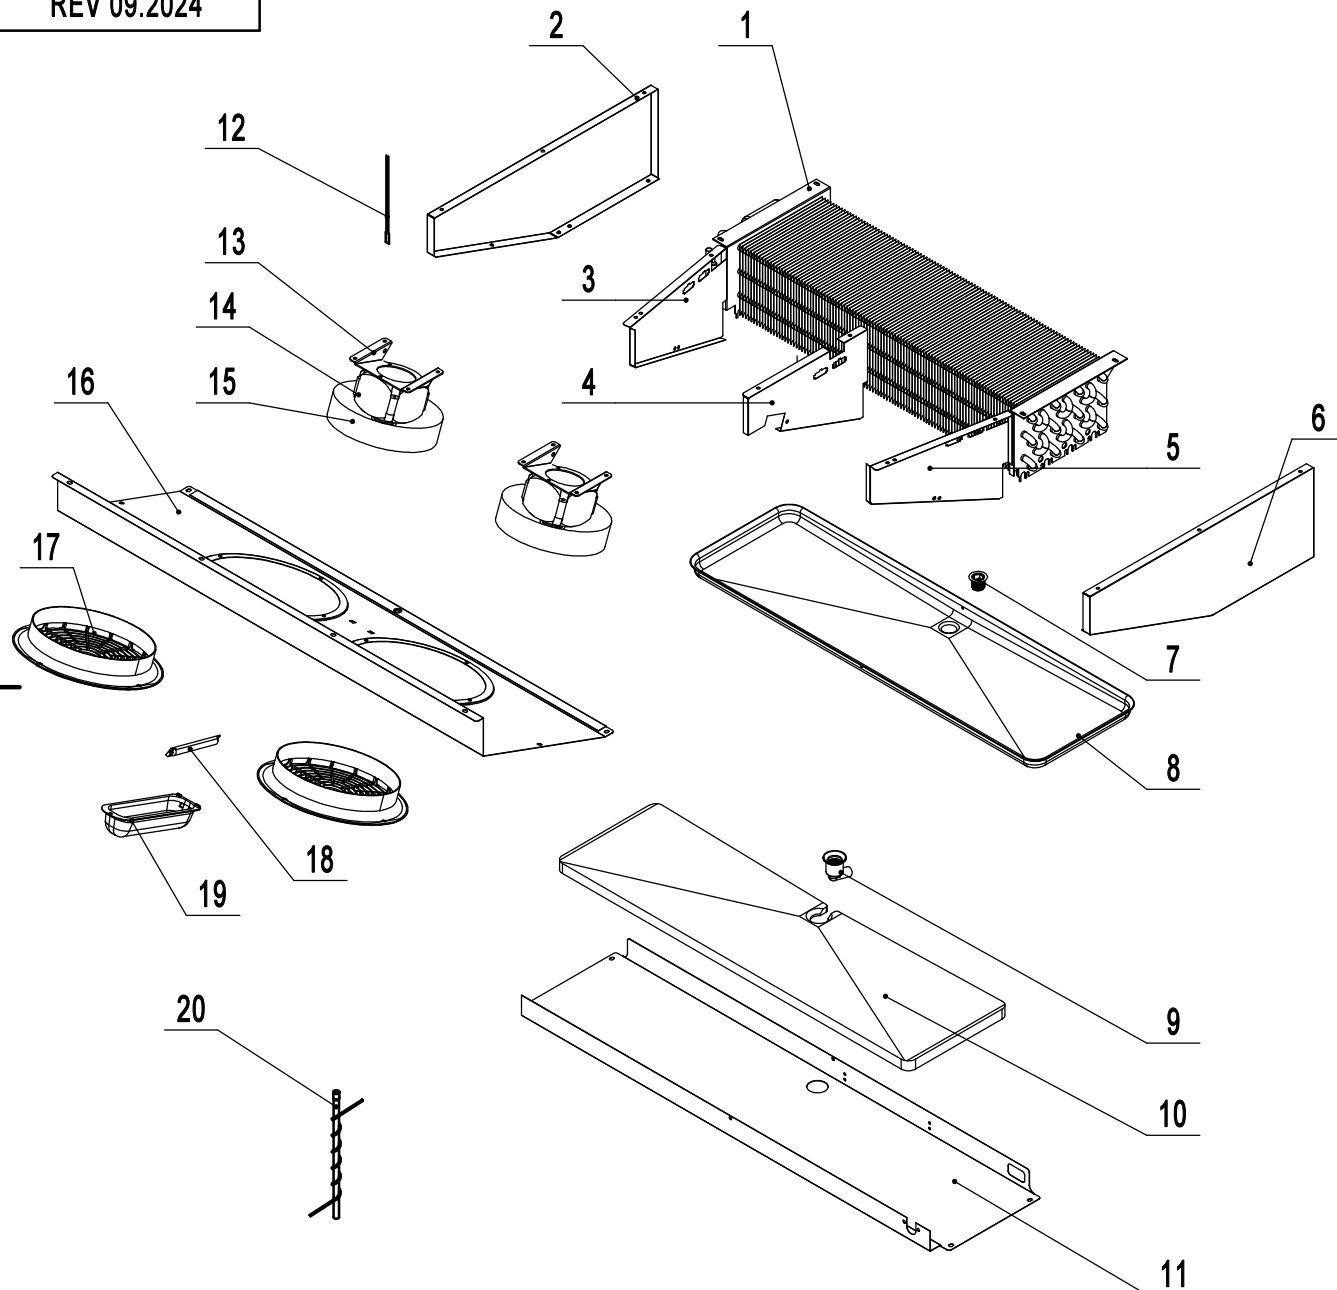

8005GR-EA

REV 09.2024

20	W0210415	Suction Tube B	1
19	W0409863	Light Cover	1
18	W0304086	LED Light	1
17	W0409080	Evap Fan Shroud	2
16	8114120201	Evap Front Cover	1
15	W0301059	Evap Fan Blade	2
14	W0301904	Evap Fan Motor	2
13	80021501	Evap Fan Bracket	2
12	W0302316	Room Temp White Probe	1
11	8114120101	Drain Pan Cover	1
10	W0803012	Drain Pan Foam	1
9	W0409858	Evap Drain Pan Connector Elbow	1
8	80022003	Evap Drain Pan	1
7	W0409859	Evap Drain Pan Screw Connector	1
6	80021207	Evap Right Baffle	1
5	80021204	Right Evap Air Baffle	1
4	80021205	Middle Evap Air Baffle	1
3	80021203	Left Evap Air Baffle	1
2	80021206	Left Evap Baffle	1
1	W0202118	Evaporator	1
No.	Part #	Part Name	Qty