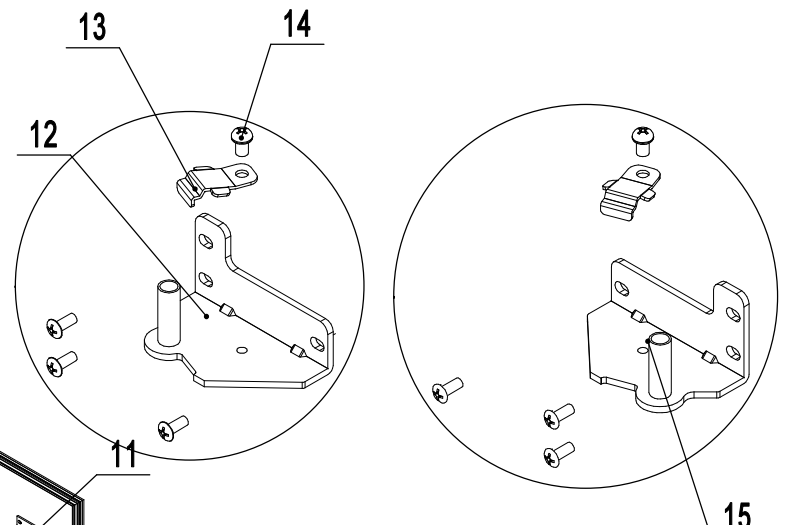

5	8006GR-CCA	Comp&Cond Assembly	1
4	8006GR-EA	Evaporator Assembly	1
3	8006GR-MA	Mullion Assembly	1
2	8003-MDA	Door Assembly	1
1	8006GR-MTPA[2]	Top Panel Assembly	1
No.	Part #	Part Name	Qty

1

2

3

4

5

6

8006GR-MTPA

REV 09.2024

8	W0409887	Controller Cover	1
7	80021404	Top Panel Corner Brace	2
6	W0308019	Green Power Switch	1
5	W0302303	Controller Bracket	1
4.1	W0302186	Digital Controller(Before 2020.03)	1
4	W0302174	Digital Controller	1
3	W0604007	Lock & Key	3
2	W0409161	Grey Panel Magnetic Switch	3
1	80031445-430	Top Front Panel	1
No.	Part #	Part Name	Qty

8006GR-MDA

REV 09.2024

16	80030201	Middle Door	1
15	W0604037	Bottom Right Hinge	2
14	B0507015	M6x8 SS Screw	3
13	W0604038	Stopper Hinge	3
12	W0604036	Bottom Left Hinge	1
11	W0604033	Top Right Hinge	2
10	W0404515	Door Gasket	3
9	W0604921	Door Spring Bar	3
8	W0604030	Door Stopper(Right)	2
7	80020201	Right Door	1
6	W0409843	Bottom Hinge Sleeve	3
5	W0604031	Left Door Stopper	1
4	80020202	Left Door	1
3	W0409842	Top Hinge Sleeve	3
2	B0502207	M5x12 SS Screw	18
1	W0604032	Top Left Hinge	1
No.	Part #	Part Name	Qty