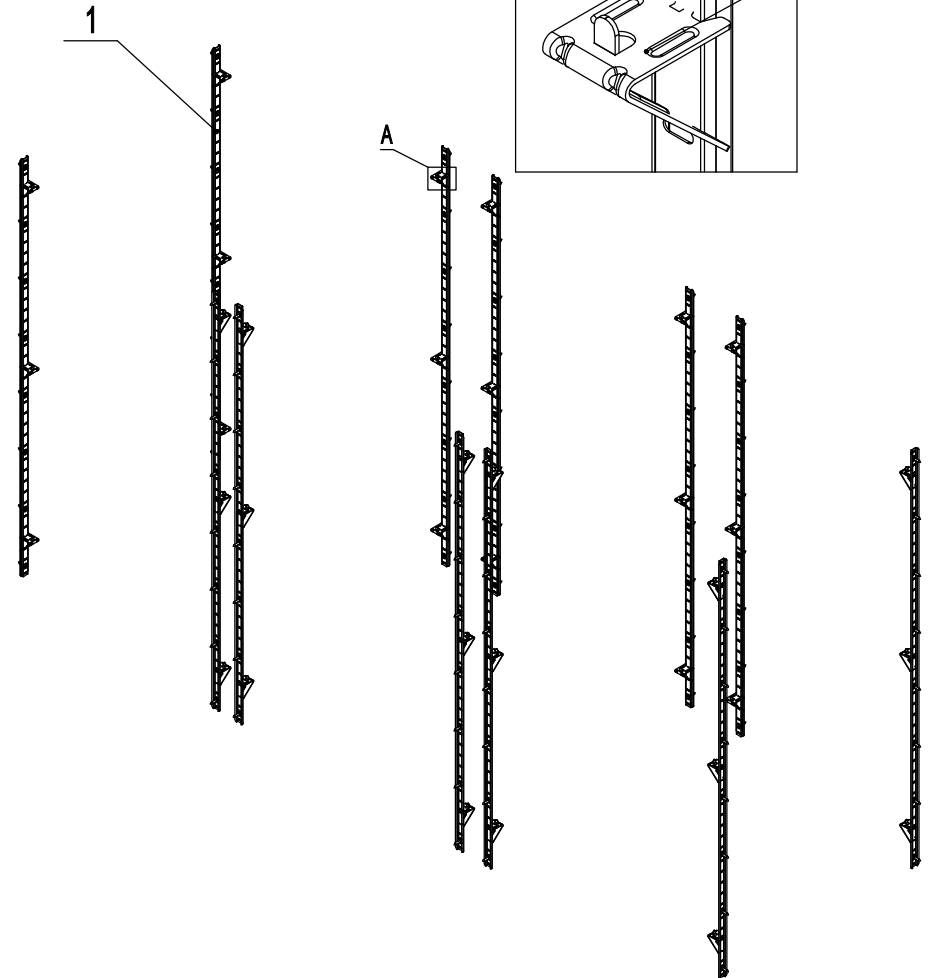

8006GR-SA

REV 09.2024

4	W0402386	Middle Shelf	3
3	W0402385	Shelf, 22 5/8 x 24 1/2	6
2	66490313	Shelf Clip	36
1	80037410	Shelf Pilaster	12
No.	Part#	Part Name	Qty

8006GR-CA

REV 09.2024

8	W0410480	Bottom Frame Cover	1
7	W0410481	Left-Right Frame Cover	2
6	W0410477	Top Frame Cover	1
5	80021825	Top Middle Reatiner Rack	2
4	80021827	Top Short Reatiner Rack	2