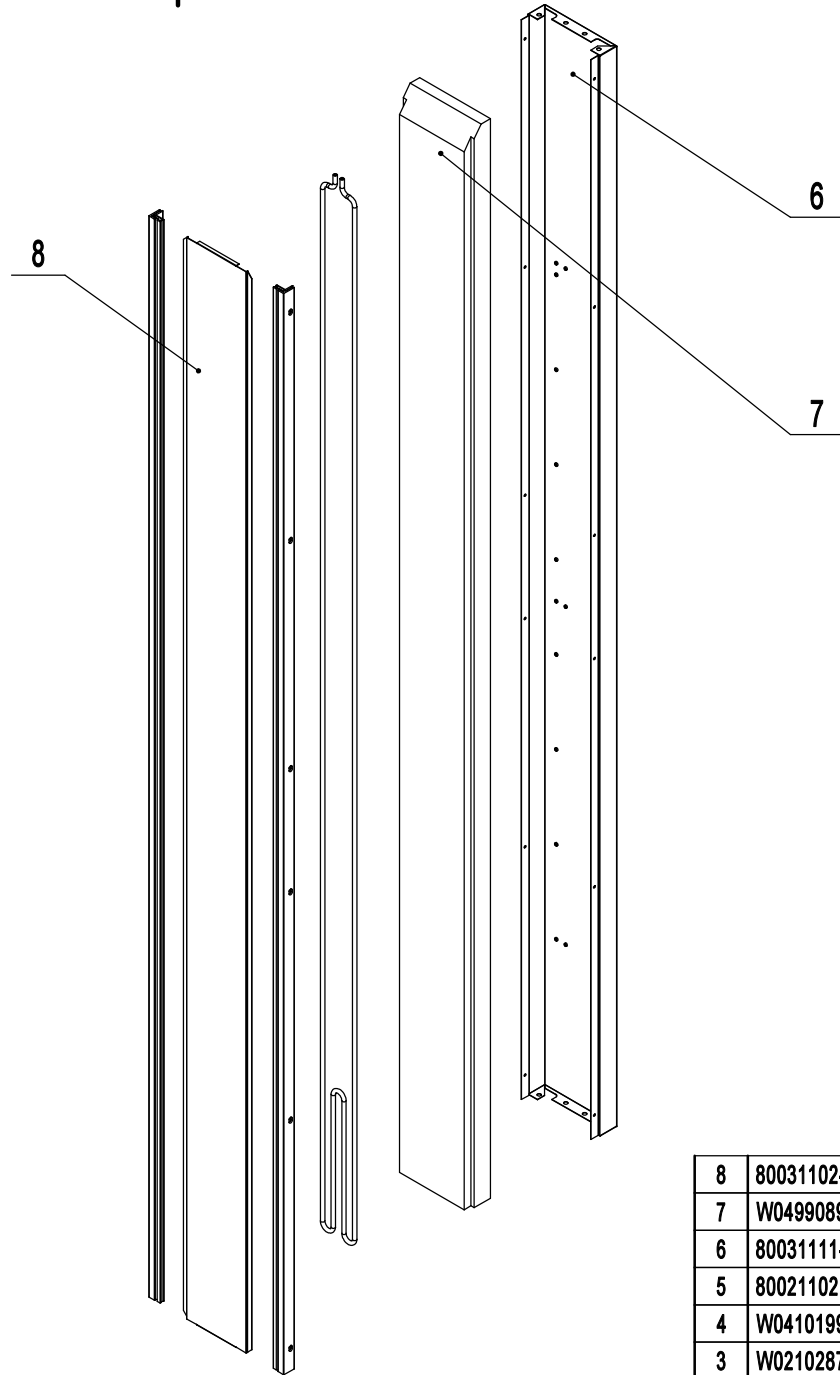

8006GR-MA

REV 09.2024

8	80031102-430	Mullion Front Cover	1
7	W0499089	Mullion Foam	1
6	80031111-430	Mullion Back Cover	1
5	80021102	Mullion Front Cover	1
4	W04101990	Mullion Plastic Connector	4
3	W0210287	Mullion Heater Pipe	2
2	W0499088	Mullion Foam	1
1	80031110-430	Mullion Back Cover	1
No.	Part #	Part Name	Qty