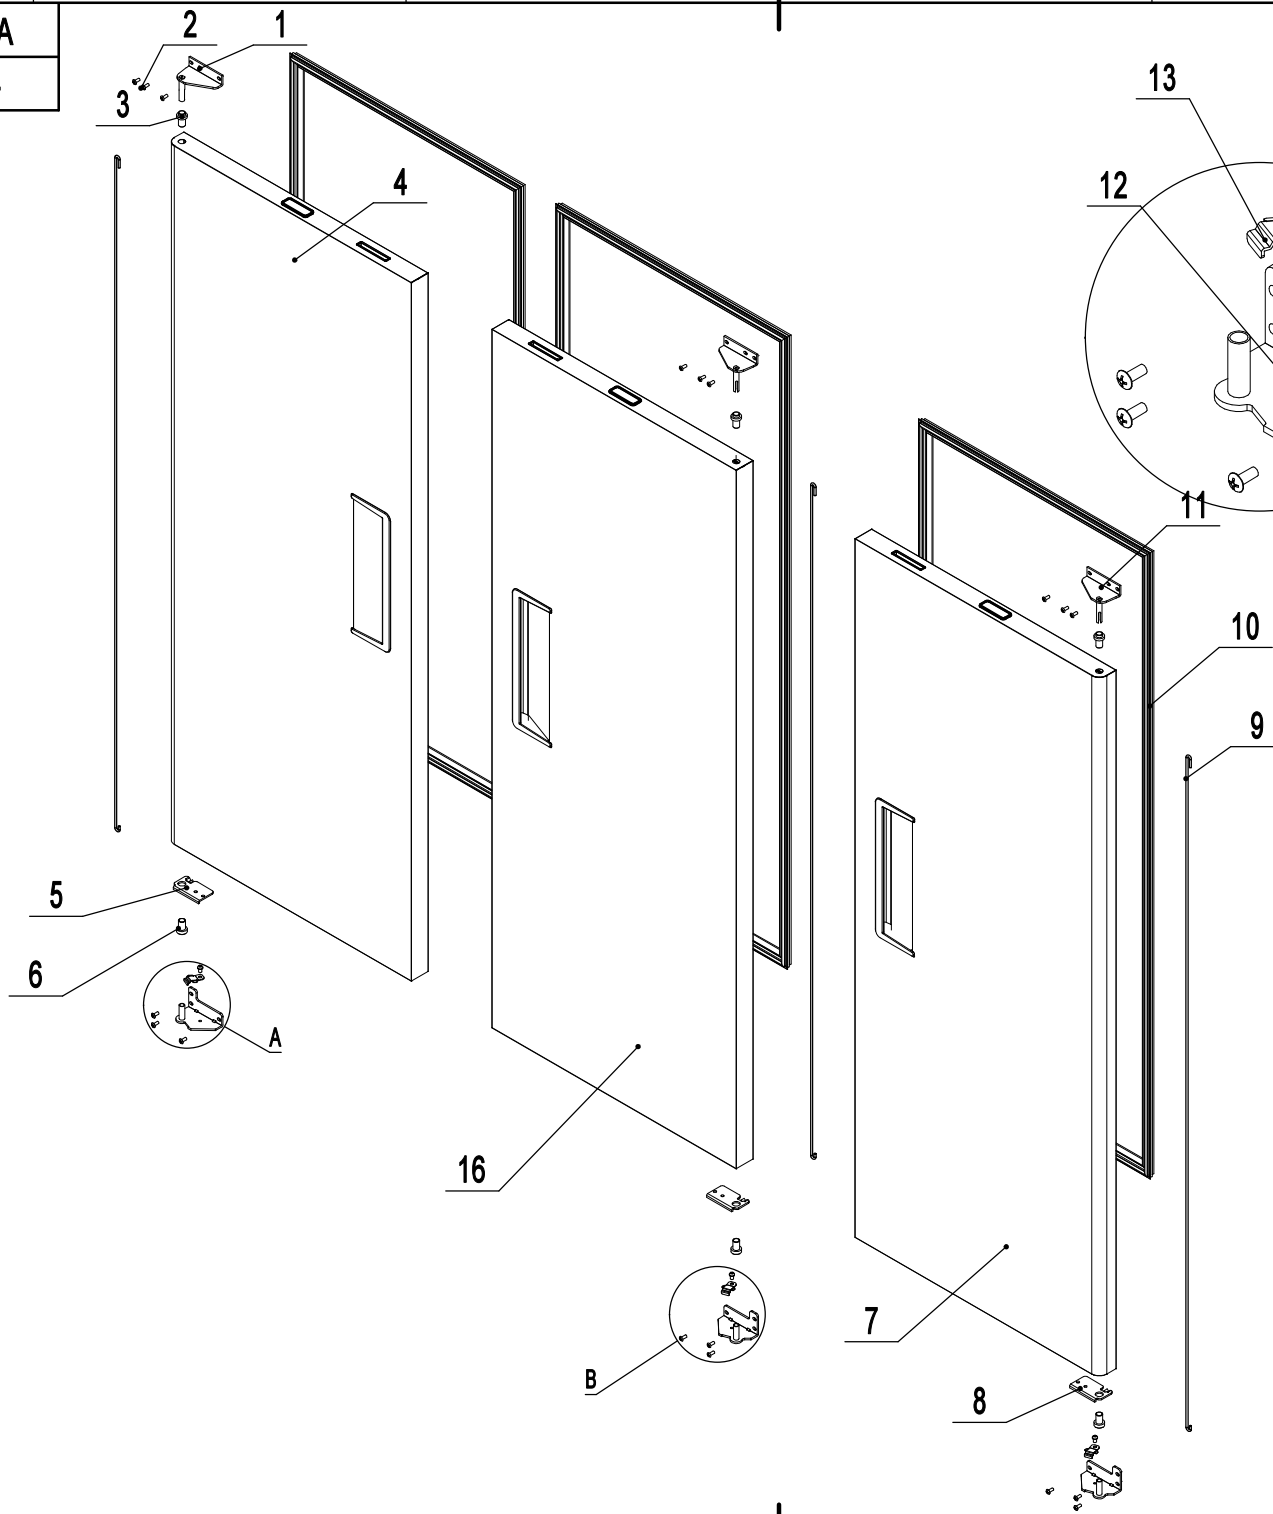

8006GR-MDA

REV 09.2024

16	80030201	Middle Door	1
15	W0604037	Bottom Right Hinge	2
14	B0507015	M6x8 SS Screw	3
13	W0604038	Stopper Hinge	3
12	W0604036	Bottom Left Hinge	1
11	W0604033	Top Right Hinge	2
10	W0404515	Door Gasket	3
9	W0604921	Door Spring Bar	3
8	W0604030	Door Stopper(Right)	2
7	80020201	Right Door	1
6	W0409843	Bottom Hinge Sleeve	3
5	W0604031	Left Door Stopper	1
4	80020202	Left Door	1
3	W0409842	Top Hinge Sleeve	3
2	B0502207	M5x12 SS Screw	18
1	W0604032	Top Left Hinge	1
No.	Part #	Part Name	Qty