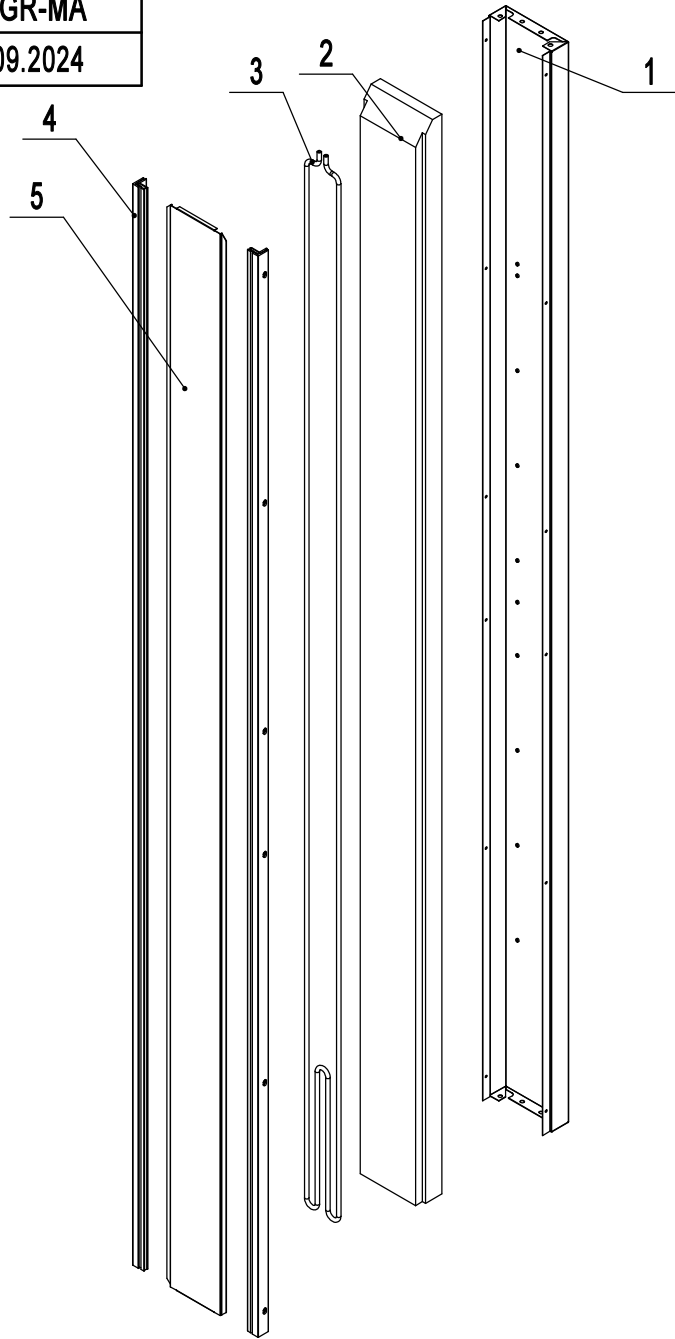

8006GR-MA

REV 09.2024

8	80031102-430	Mullion Front Cover	1
7	W0499089	Mullion Foam	1
6	80031111-430	Mullion Back Cover	1
5	80021102	Mullion Front Cover	1
4	W04101990	Mullion Plastic Connector	4
3	W0210287	Mullion Heater Pipe	2
2	W0499088	Mullion Foam	1
1	80031110-430	Mullion Back Cover	1
No.	Part #	Part Name	Qty