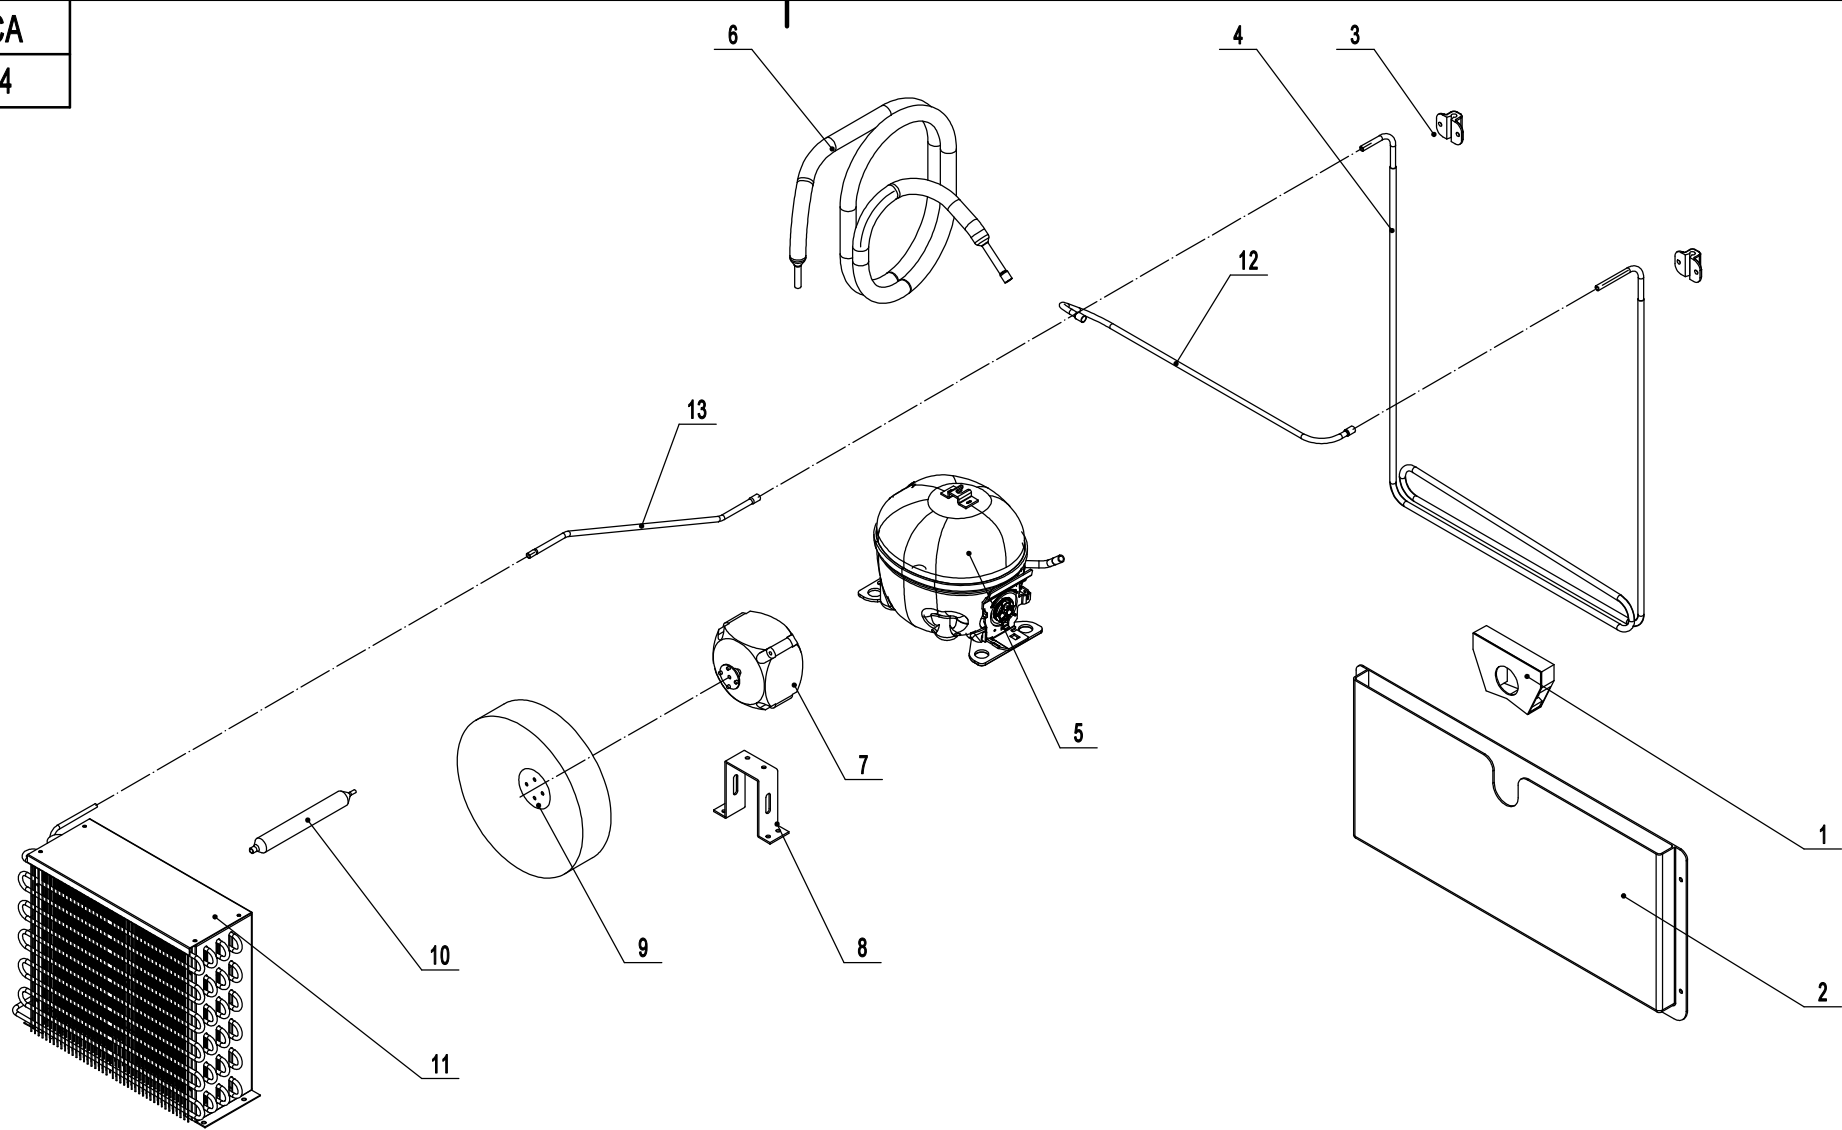

8010GR-CCA

REV 09.2024

13	W0210458	Discharge Tube To Tee	1
12	W0210416	Discharge Tube From Comp	1
11	W0203072	Condenser	1
10	W0204101	Filter Drier	1
9	W0301061	Condenser Fan Blade	1
8	80061601	Condenser Fan Bracket	1
7	W0301915	Condenser Fan Motor	1

6	W0210542	Suction Tube A	1
5	W0201163	Compressor	1
4	W0210413	Discharge Tube	1
3	W0413062	Discharge Tube Retainer Pad	2
2	W0409071	Condenser Drain Pan	1
1	W0409078	Air Pressure Relief Valve	1
No.	Part #	Part Name	Qty