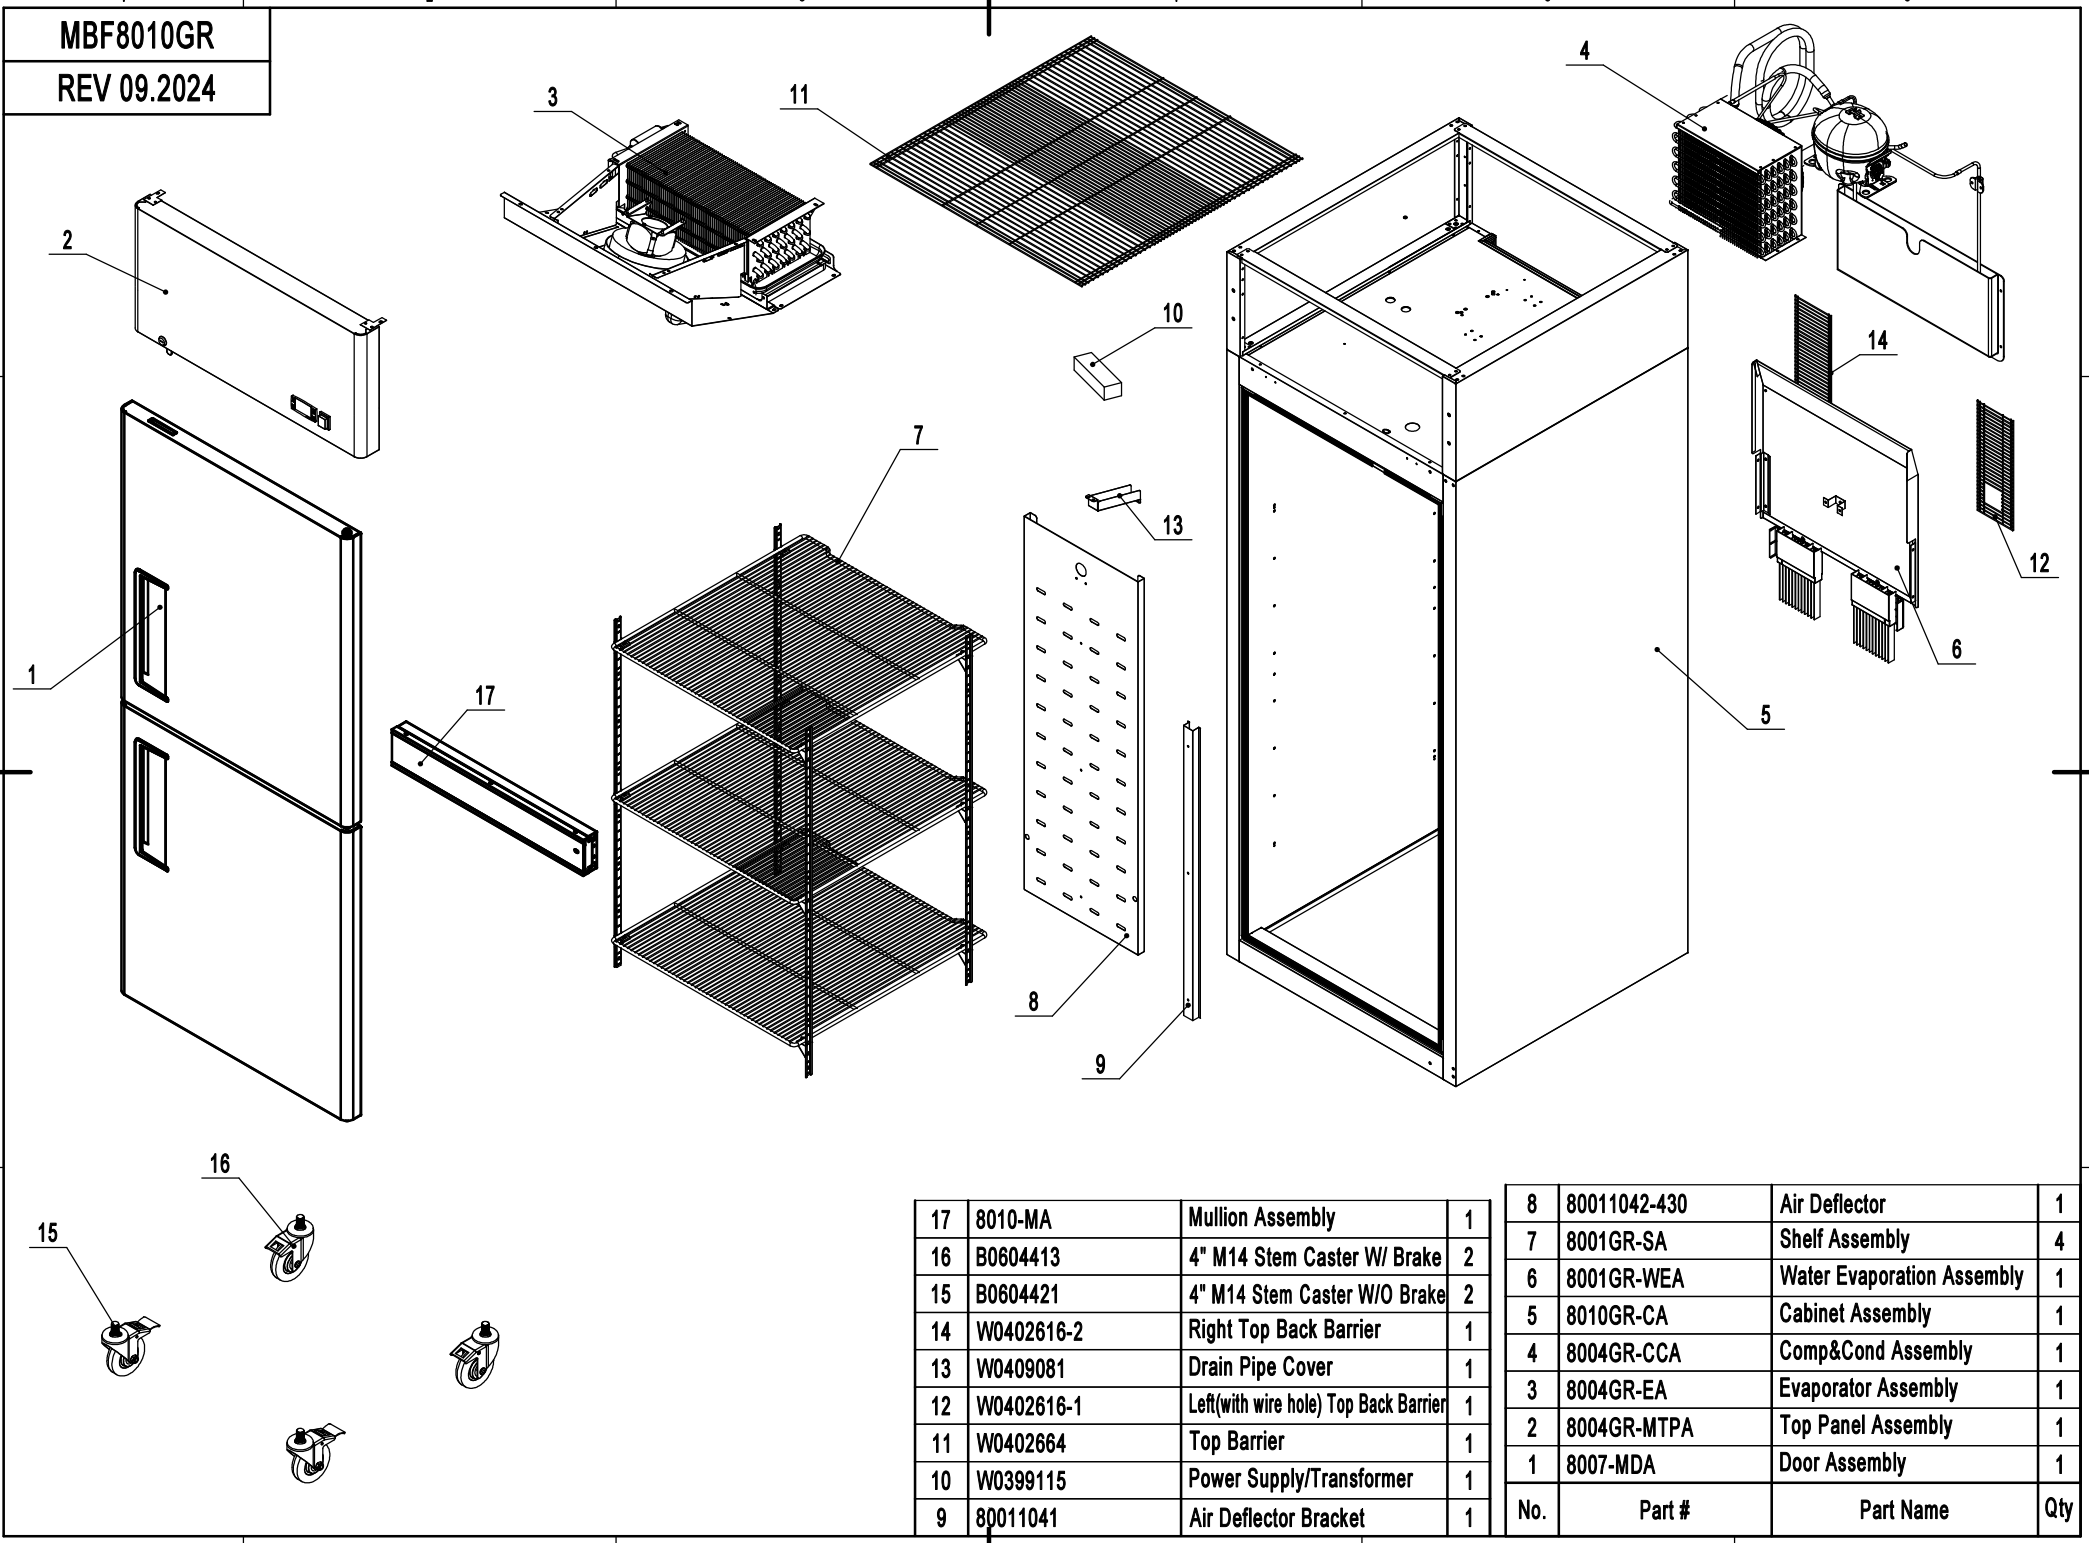

MBF8010GR

REV 09.2024

A

B

C

D

17	8010-MA	Mullion Assembly	1
16	B0604413	4" M14 Stem Caster W/ Brake	2
15	B0604421	4" M14 Stem Caster W/O Brake	2
14	W0402616-2	Right Top Back Barrier	1
13	W0409081	Drain Pipe Cover	1
12	W0402616-1	Left(with wire hole) Top Back Barrier	1
11	W0402664	Top Barrier	1
10	W0399115	Power Supply/Transformer	1
9	80011041	Air Deflector Bracket	1