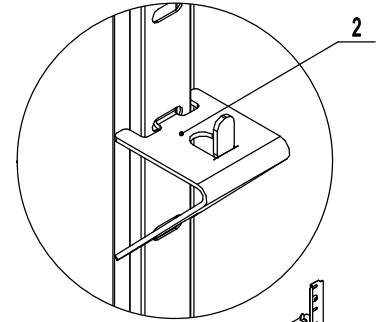

8010GR-CA

REV 09.2024

6	W0409865	Plastic Cover	1
5	W04102045	Left&Right Frame Cover	2
4	W04102044	Top&Bottom Frame Cover	2
3	80011811	Top Long Reatiner Rack	2
2	80011810	Side Panel Frame	4
1	80010935	Top Side Panel	2
No.	Part #	Part Name	Qty

8010GR-SA

REV 09.2024

3	W0402389	Shelf, 24 1/2 x 23 1/4	3
2	66490313	Shelf Clip	12
1	80037410	Shelf Pilaster	4
No.	Part #	Part Name	Qty