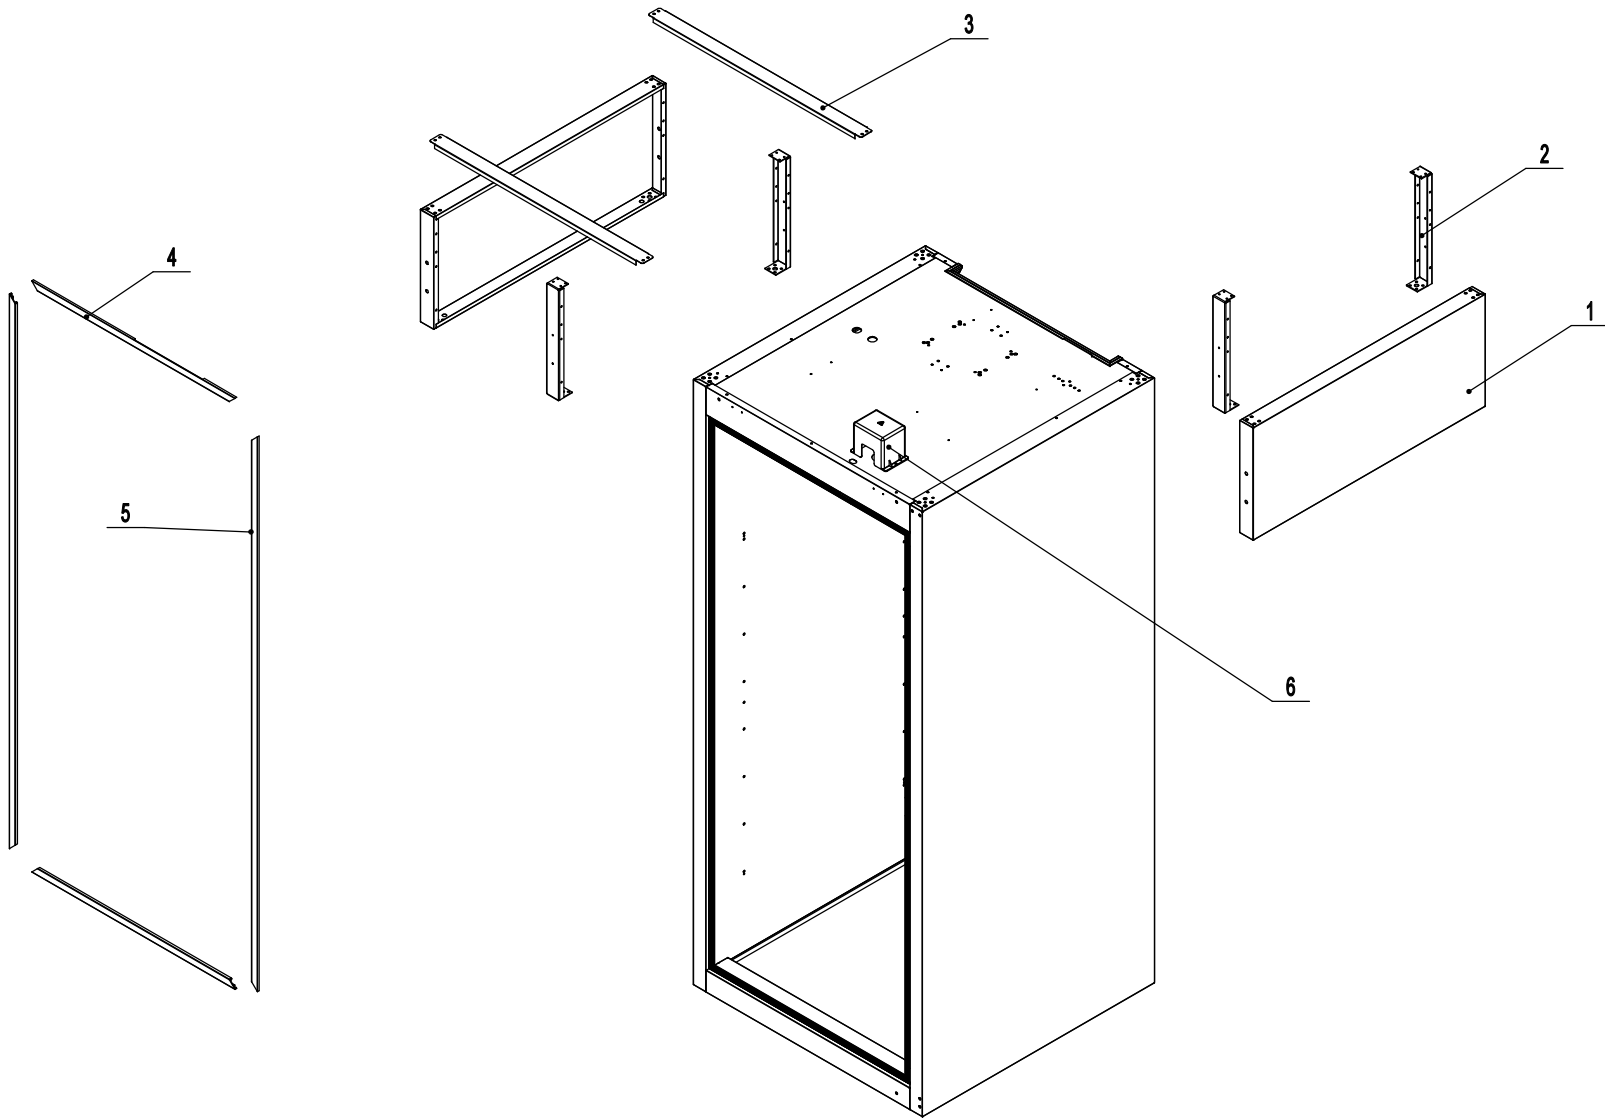

8010GR-CA

REV 09.2024

6	W0409865	Plastic Cover	1
5	W04102045	Left&Right Frame Cover	2
4	W04102044	Top&Bottom Frame Cover	2
3	80011811	Top Long Reatiner Rack	2
2	80011810	Side Panel Frame	4
1	80010935	Top Side Panel	2
No.	Part #	Part Name	Qty