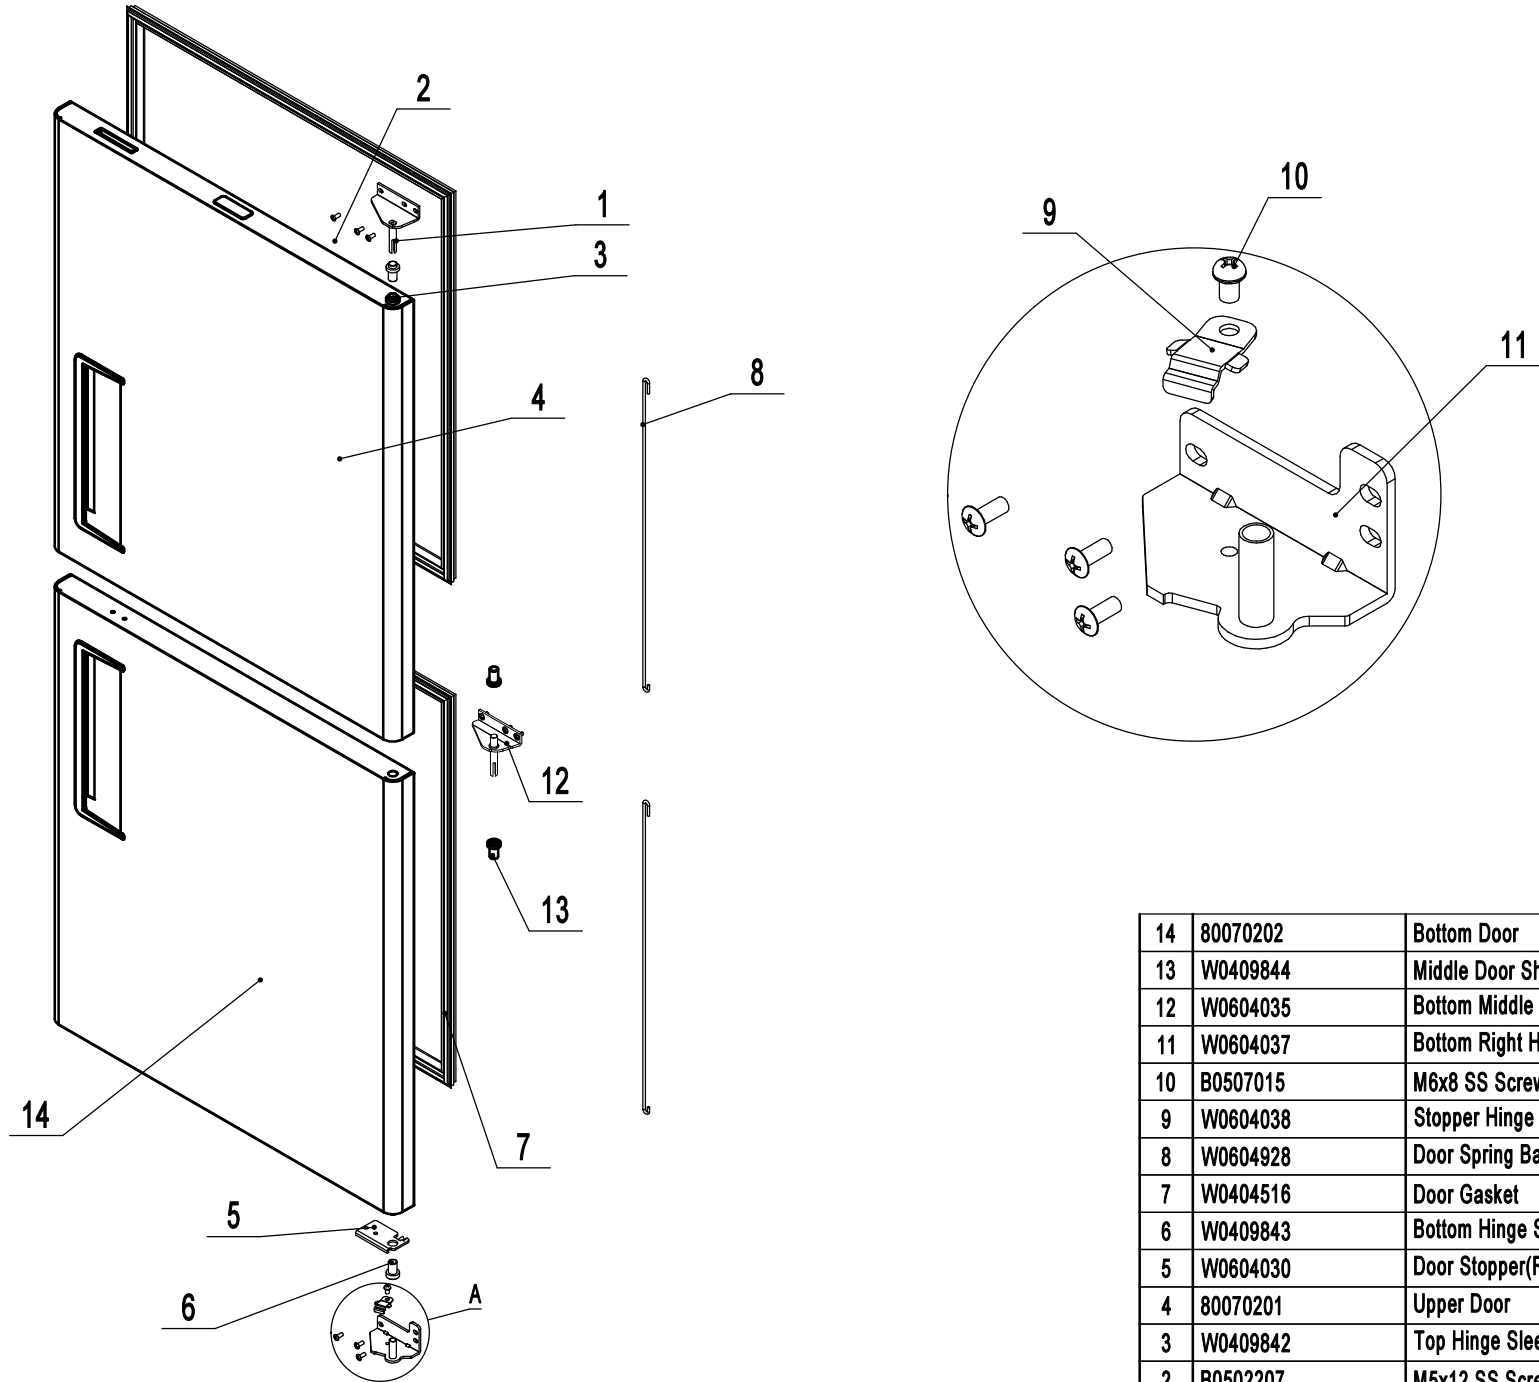

MBF8010GR

REV 09.2024

A

B

C

D

17	8010-MA	Mullion Assembly	1
16	B0604413	4" M14 Stem Caster W/ Brake	2
15	B0604421	4" M14 Stem Caster W/O Brake	2
14	W0402616-2	Right Top Back Barrier	1
13	W0409081	Drain Pipe Cover	1
12	W0402616-1	Left(with wire hole) Top Back Barrier	1
11	W0402664	Top Barrier	1
10	W0399115	Power Supply/Transformer	1
9	80011041	Air Deflector Bracket	1

8010-MDA

REV 09.2024

14	80070202	Bottom Door	1
13	W0409844	Middle Door Shaft Sleeve	2
12	W0604035	Bottom Middle Hinge	1
11	W0604037	Bottom Right Hinge	1
10	B0507015	M6x8 SS Screw	1
9	W0604038	Stopper Hinge	1
8	W0604928	Door Spring Bar	2
7	W0404516	Door Gasket	2
6	W0409843	Bottom Hinge Sleeve	1
5	W0604030	Door Stopper(Right)	1
4	80070201	Upper Door	1
3	W0409842	Top Hinge Sleeve	1
2	B0502207	M5x12 SS Screw	9
1	W0604033	Top Right Hinge	1
No.	Part #	Part Name	Qty