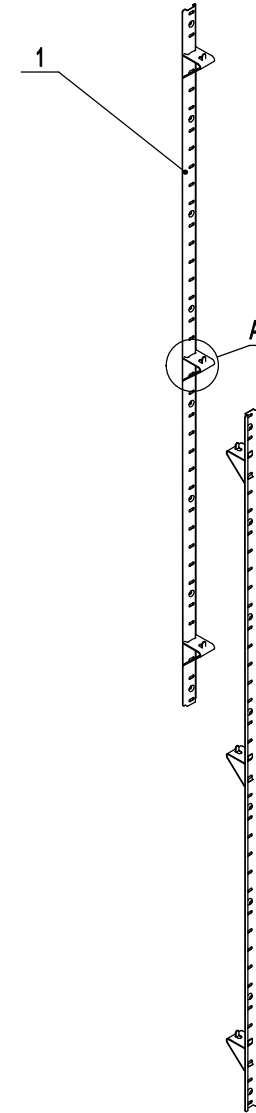

8010GR-SA

REV 09.2024

3	W0402389	Shelf, 24 1/2 x 23 1/4	3
2	66490313	Shelf Clip	12
1	80037410	Shelf Pilaster	4
No.	Part #	Part Name	Qty